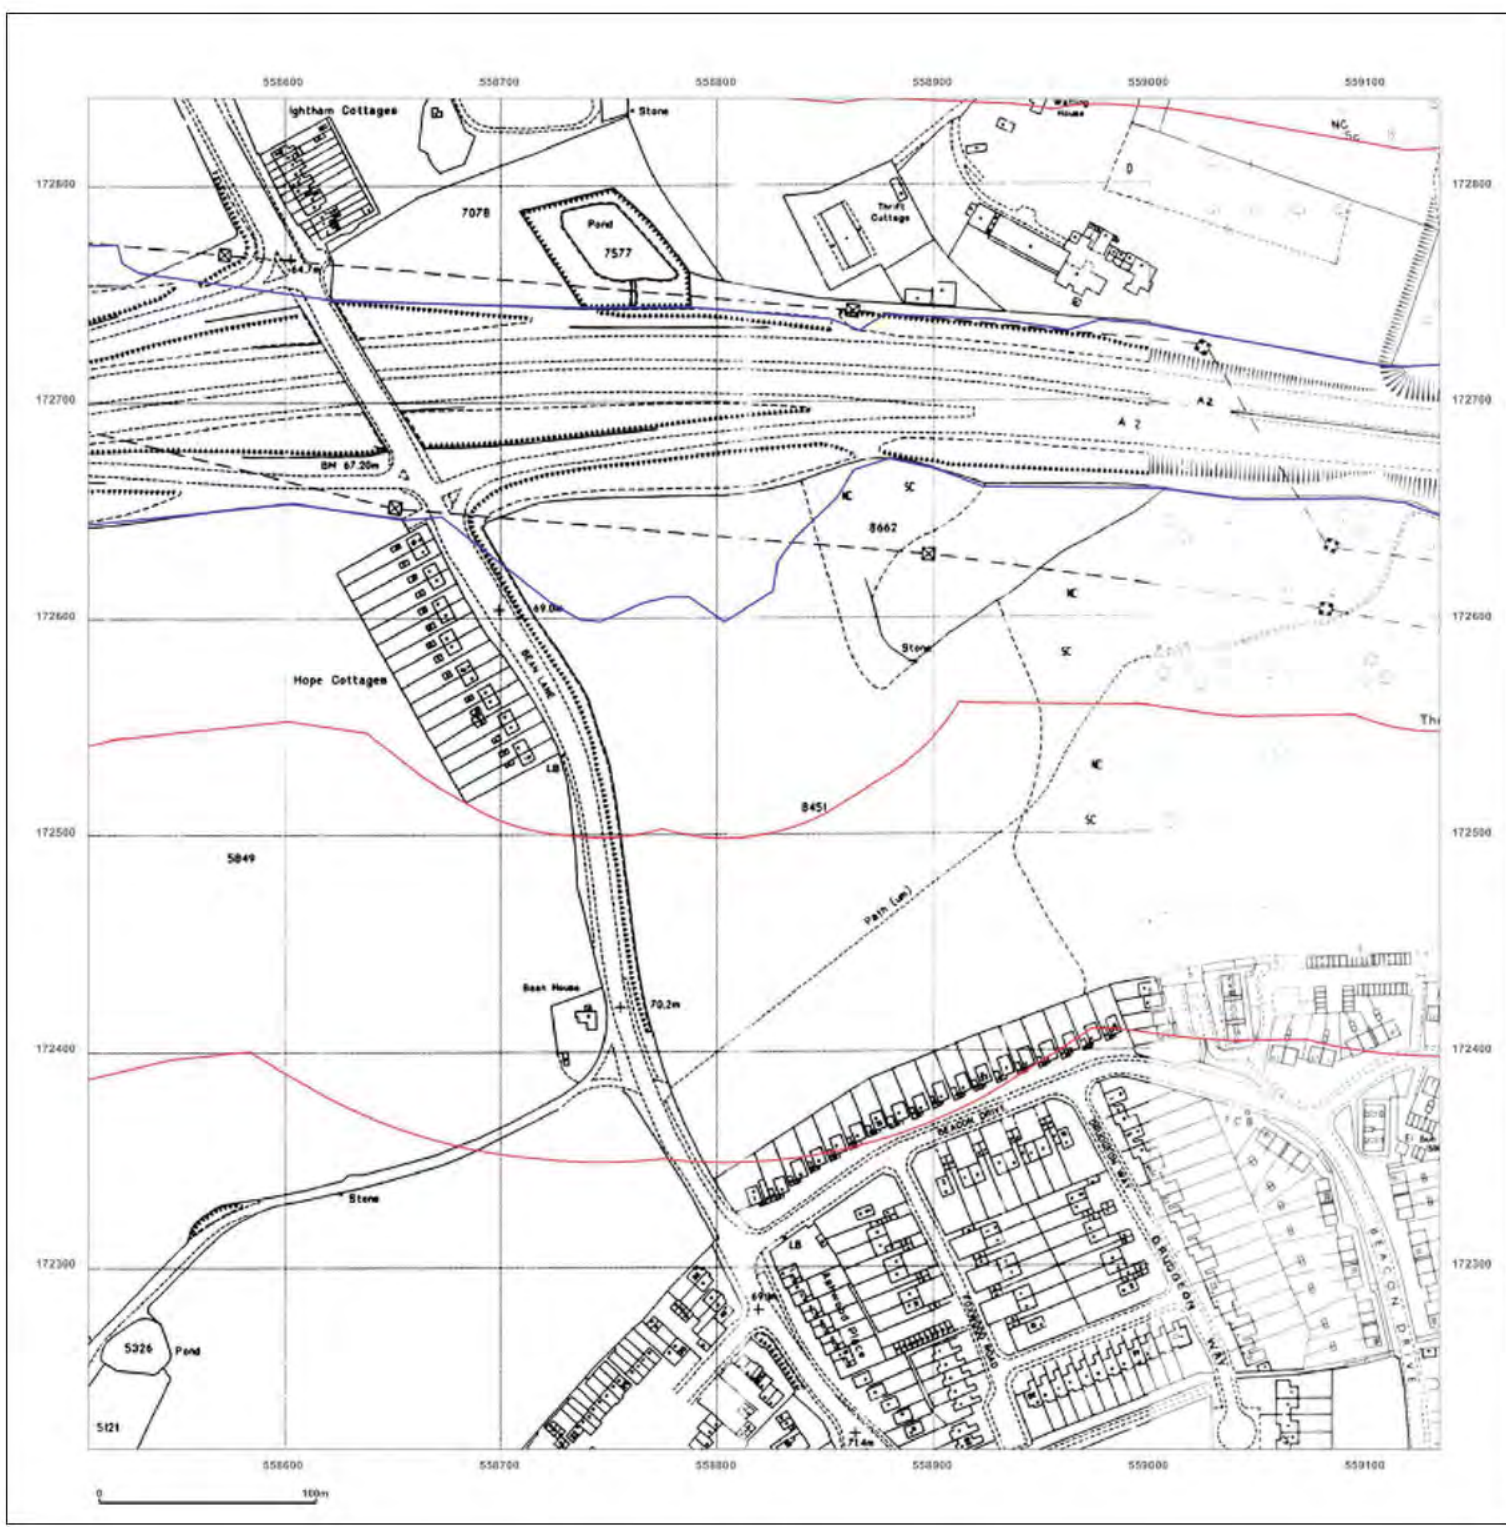

Site Details:

London resort

Client Ref: London Resort
Report Ref: GSIP-2020-10332-1119_LS_2_2
Grid Ref: 558822, 172527

Map Name: National Grid

Map date: 1990-1992

Scale: 1:2,500

Printed at: 1:2,500

Surveyed N/A
Revised N/A
Edition N/A
Copyright 1992
Levelled N/A

Surveyed 1964
Revised 1990
Edition N/A
Copyright 1990
Levelled 1984

Produced by
Groundsure Insights
T: 08444 159000
E: [REDACTED]
W: www.groundsure.com

© Crown copyright and database rights 2018 Ordnance Survey 100035207

Production date: 22 July 2020

Map legend available at: