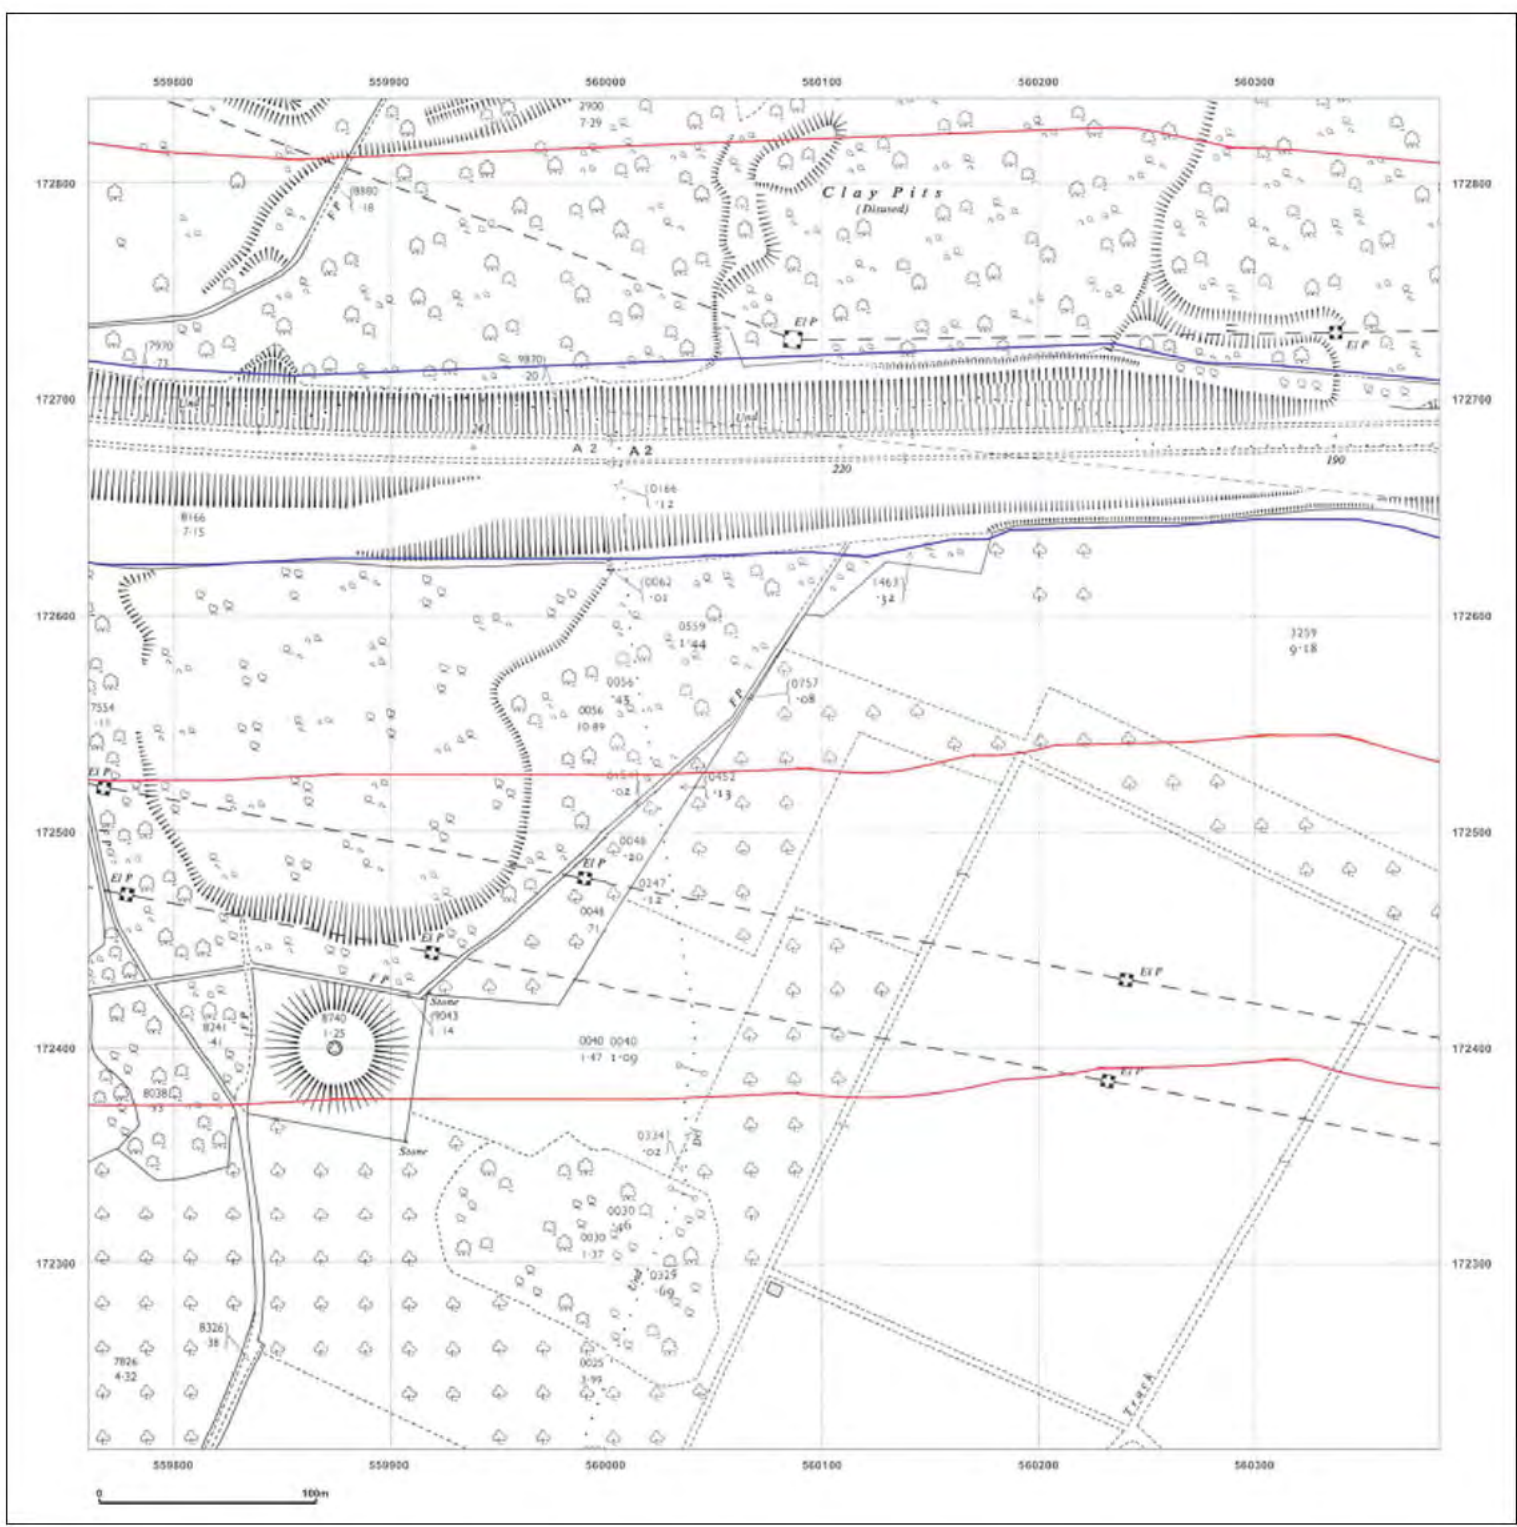

Site Details:

London resort

Client Ref: London Resort
Report Ref: GSIP-2020-10332-1119_LS_4_2
Grid Ref: 560073, 172527

Map Name: National Grid

Map date: 1961-1962

Scale: 1:2,500

Printed at: 1:2,500

Surveyed 1962 Revised 1962 Edition N/A Copyright 1963 Levelled 1952	Surveyed 1961 Revised 1961 Edition N/A Copyright 1962 Levelled 1952

Produced by
Groundsure Insights
T: 08444 159000
E: [REDACTED]
W: www.groundsure.com

© Crown copyright and database rights 2018 Ordnance Survey 100035207

Production date: 22 July 2020

Map legend available at: [REDACTED]