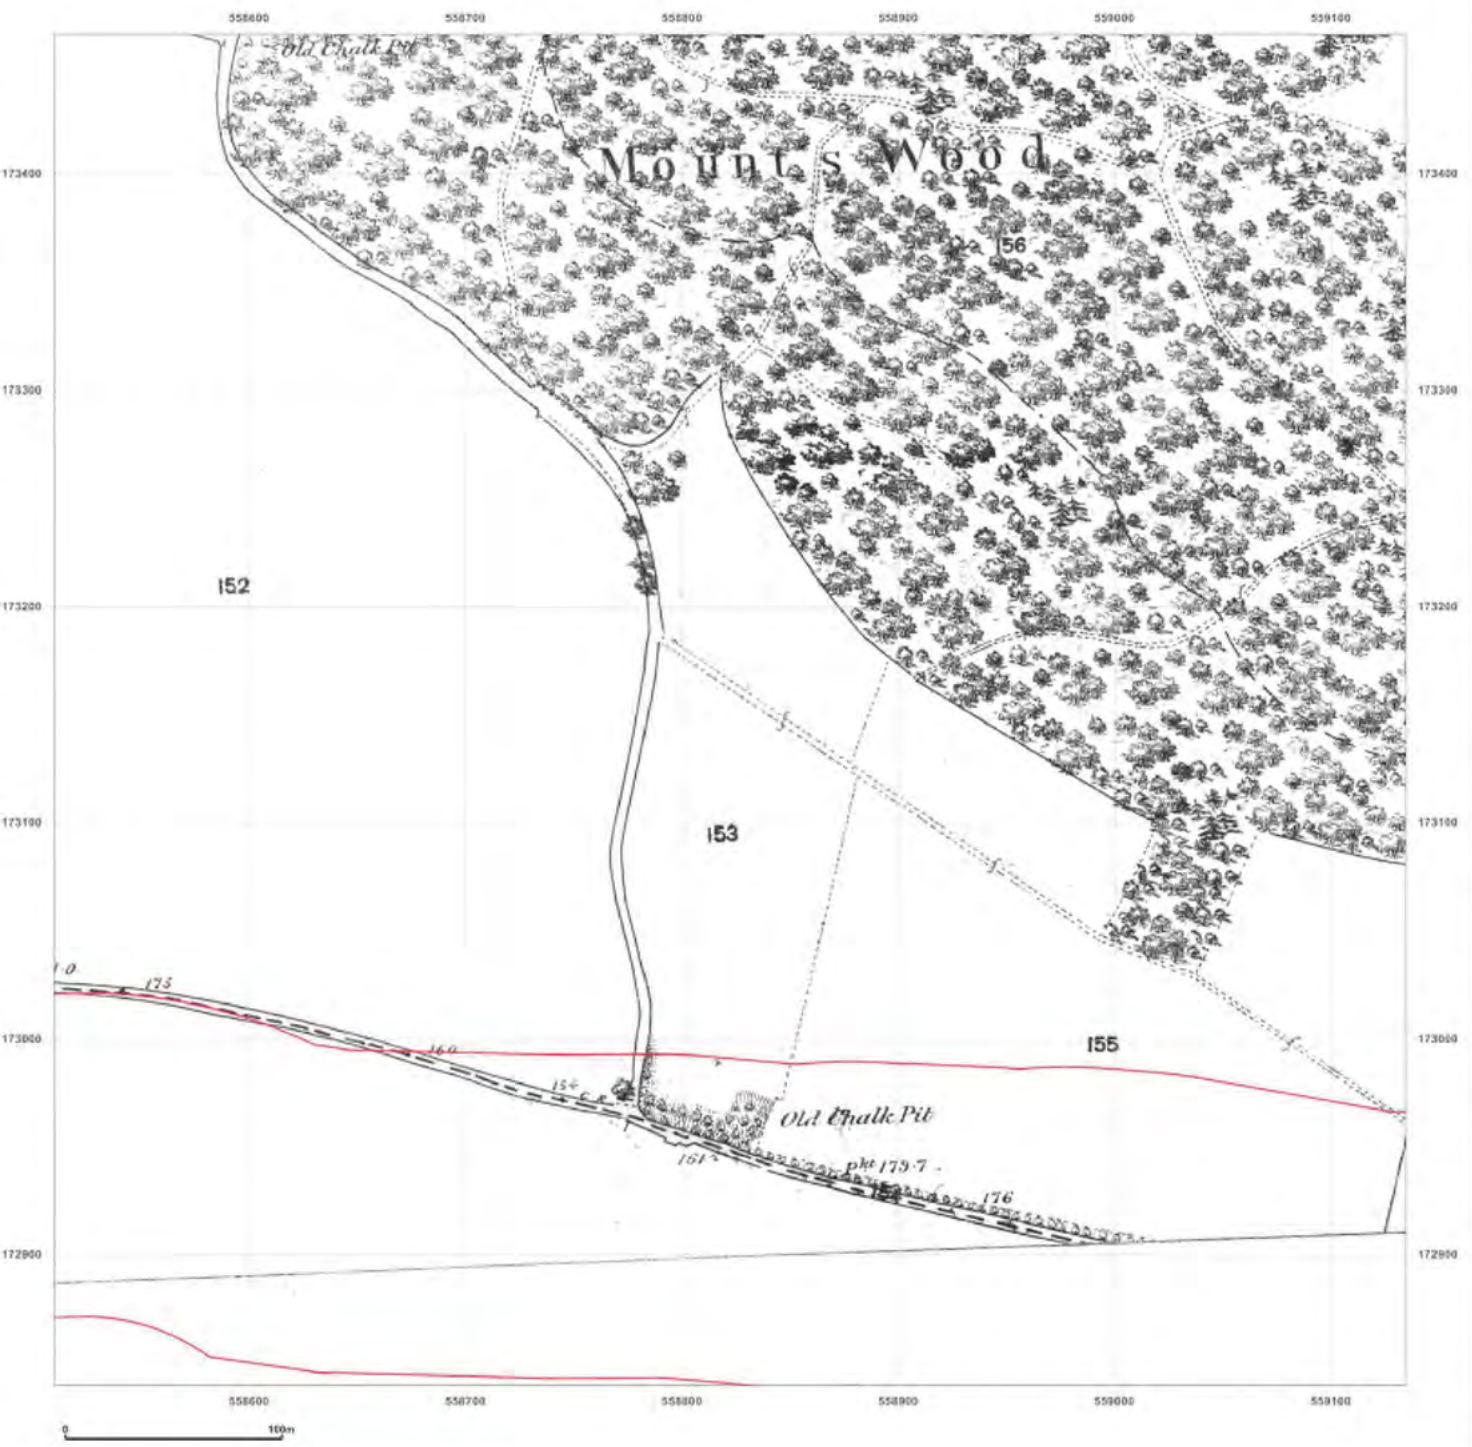

Site Details:

London resort

Client Ref: London Resort
Report Ref: GSIP-2020-10332-1119_LS_2_3
Grid Ref: 558822, 173152

Map Name: County Series

Map date: 1868

Scale: 1:2,500

Printed at: 1:2,500