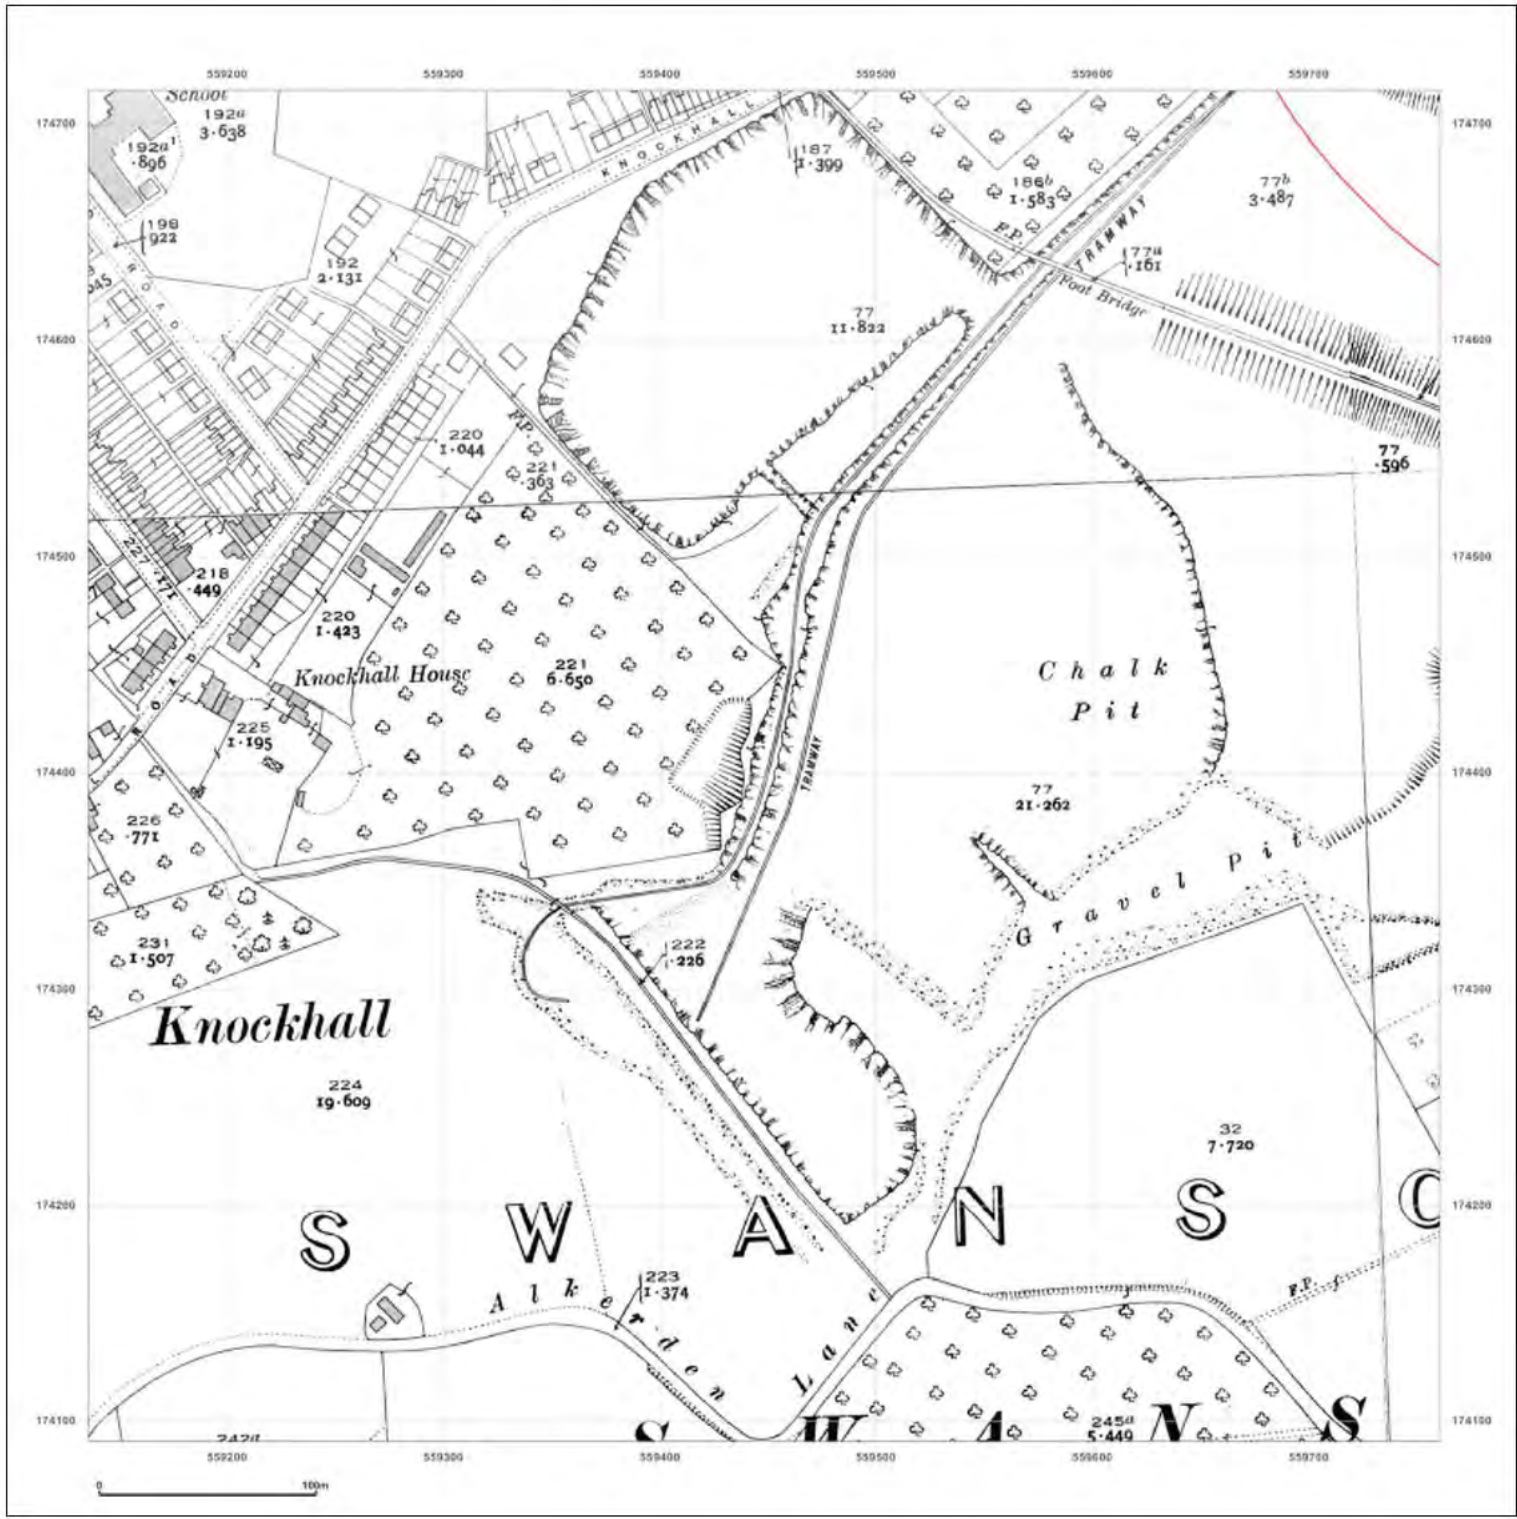

Site Details:

London resort

Client Ref: London Resort
Report Ref: GSIP-2020-10332-1119_LS_3_5
Grid Ref: 559448, 174403

Map Name: County Series

Map date: 1931-1933

Scale: 1:2,500

Printed at: 1:2,500

Surveyed 1933 Revised 1933 Edition N/A Copyright N/A Levelled N/A	Surveyed 1932 Revised 1932 Edition N/A Copyright N/A Levelled N/A
Surveyed 1931 Revised 1931 Edition N/A Copyright N/A Levelled N/A	Surveyed 1932 Revised 1932 Edition N/A Copyright N/A Levelled N/A

Produced by
Groundsure Insights
T: 08444 159000
E: [REDACTED]
W: www.groundsure.com

© Crown copyright and database rights 2018 Ordnance Survey 100035207

Production date: 22 July 2020

Map legend available at: [REDACTED]