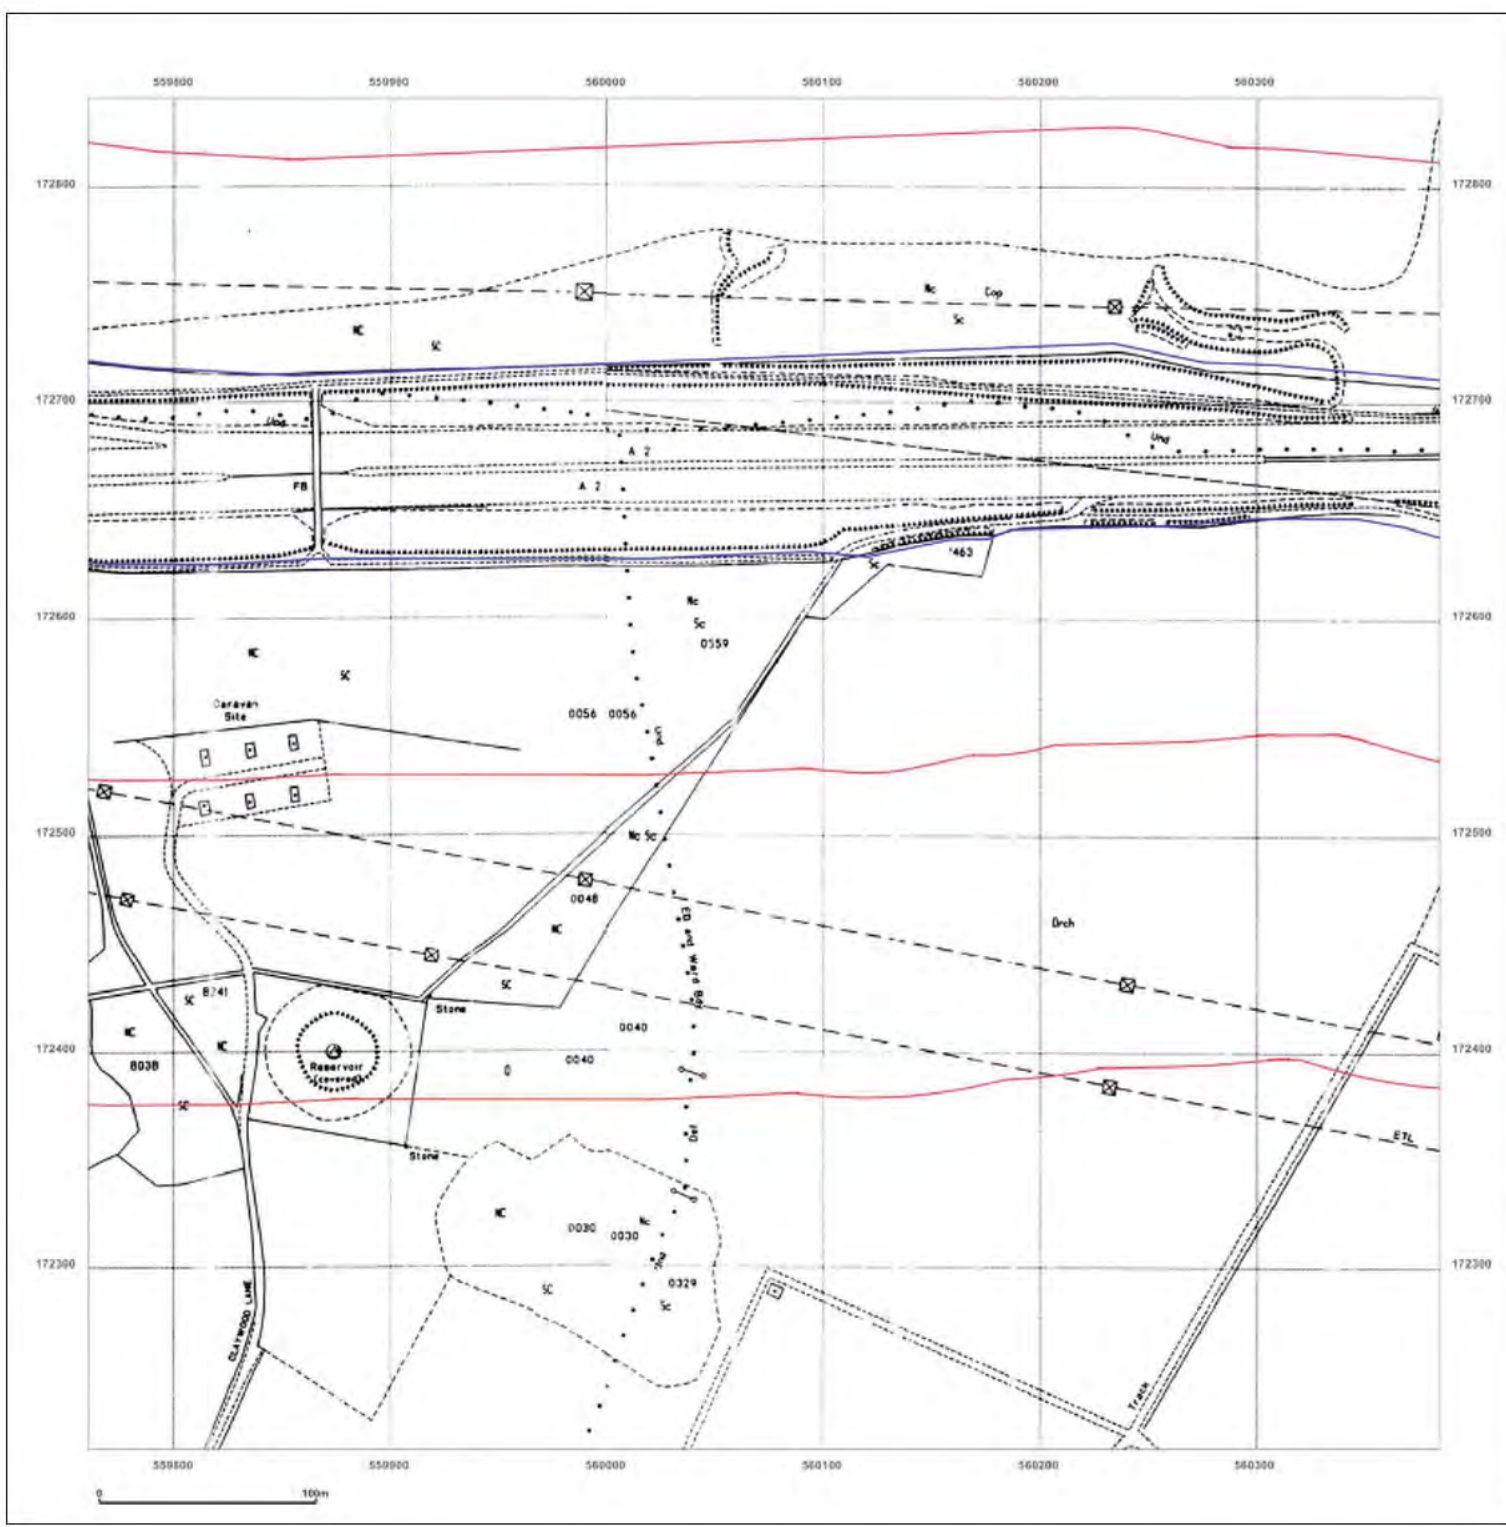

Production date: 22 July 2020

Map legend available at:
[REDACTED]

Site Details:
London resort

Client Ref: London Resort
Report Ref: GSIP-2020-10332-1119_LS_4_2
Grid Ref: 560073, 172527

Map Name: National Grid