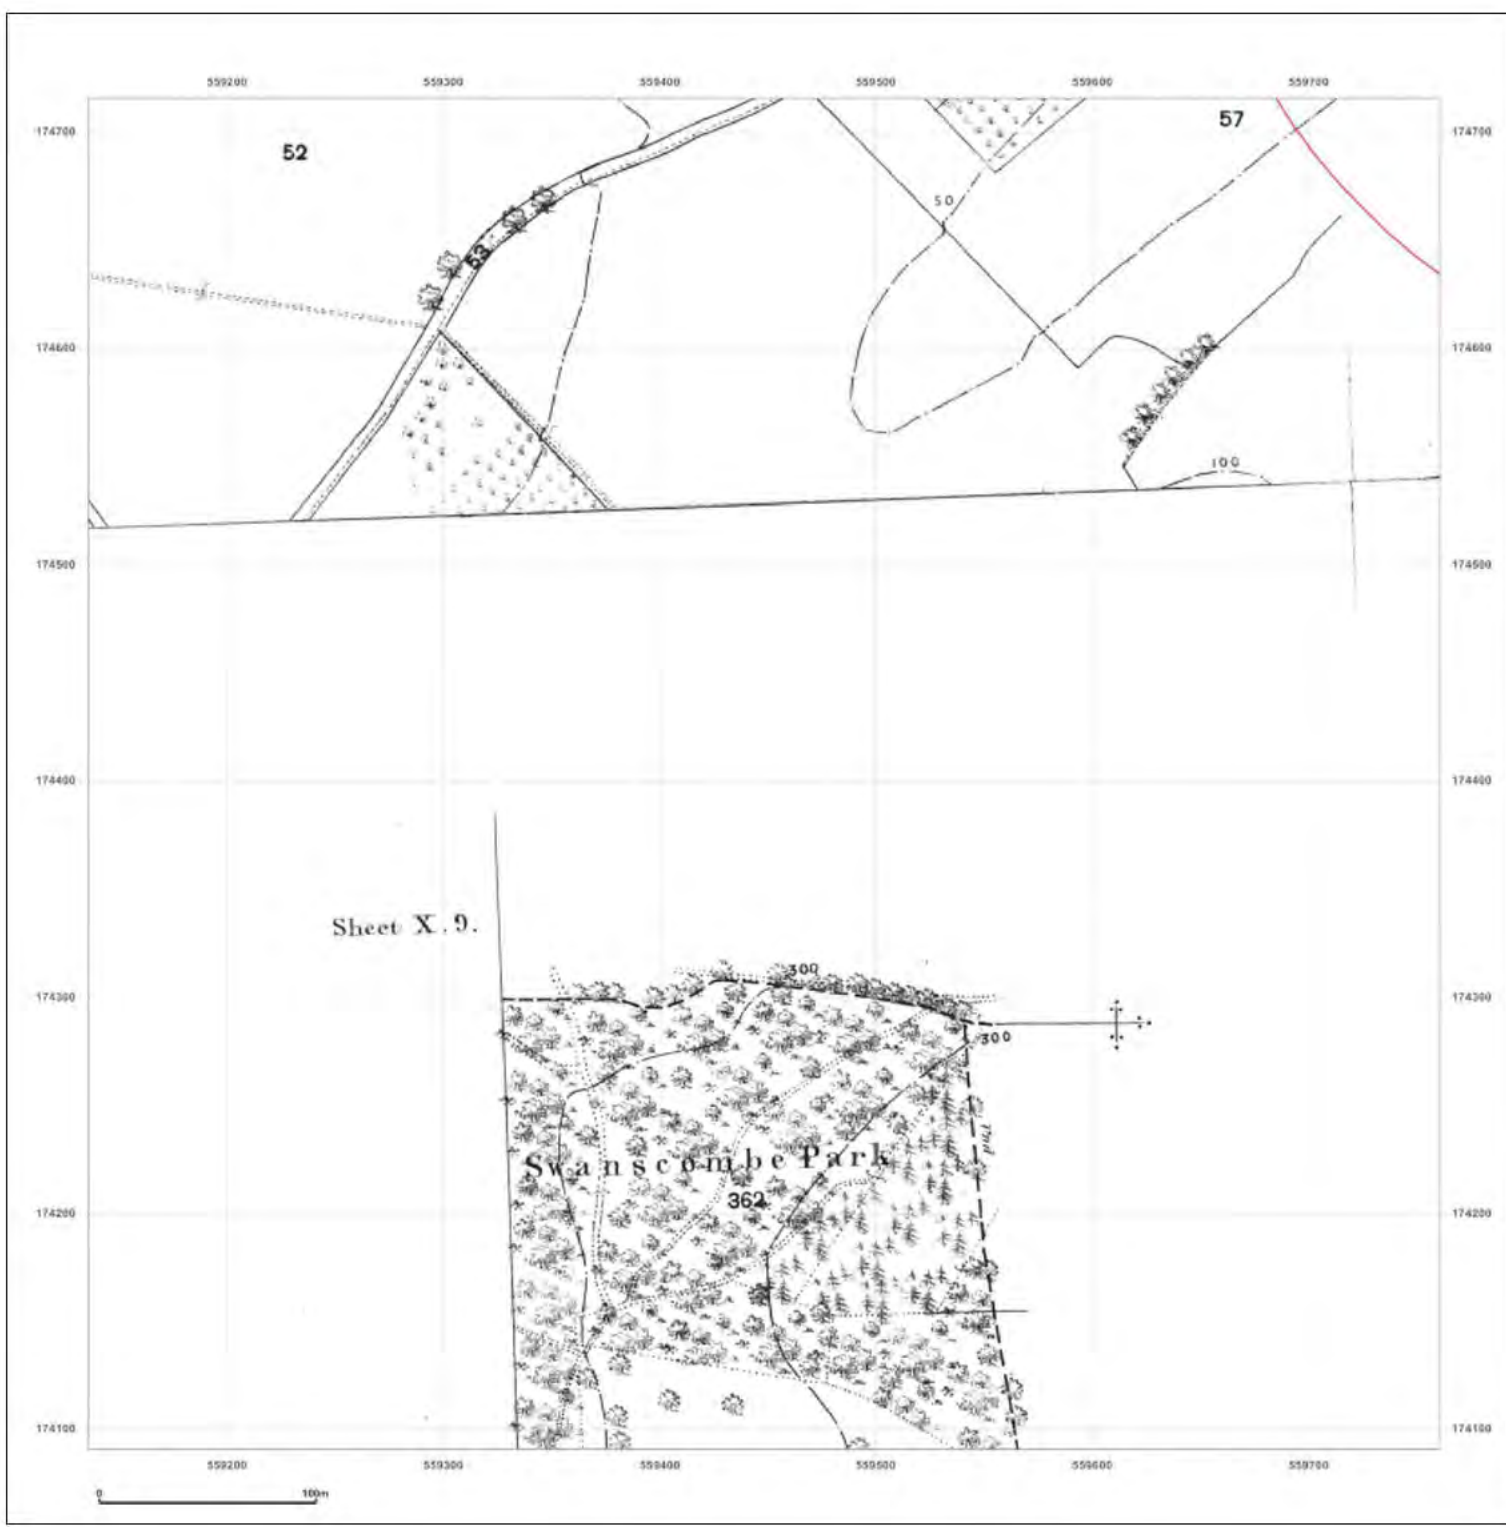

Produced by
Groundsure Insights
T: 08444 159000
E: [REDACTED]
W: www.groundsure.com

© Crown copyright and database rights 2018 Ordnance Survey 100035207

Production date: 22 July 2020

Map legend available at: [REDACTED]