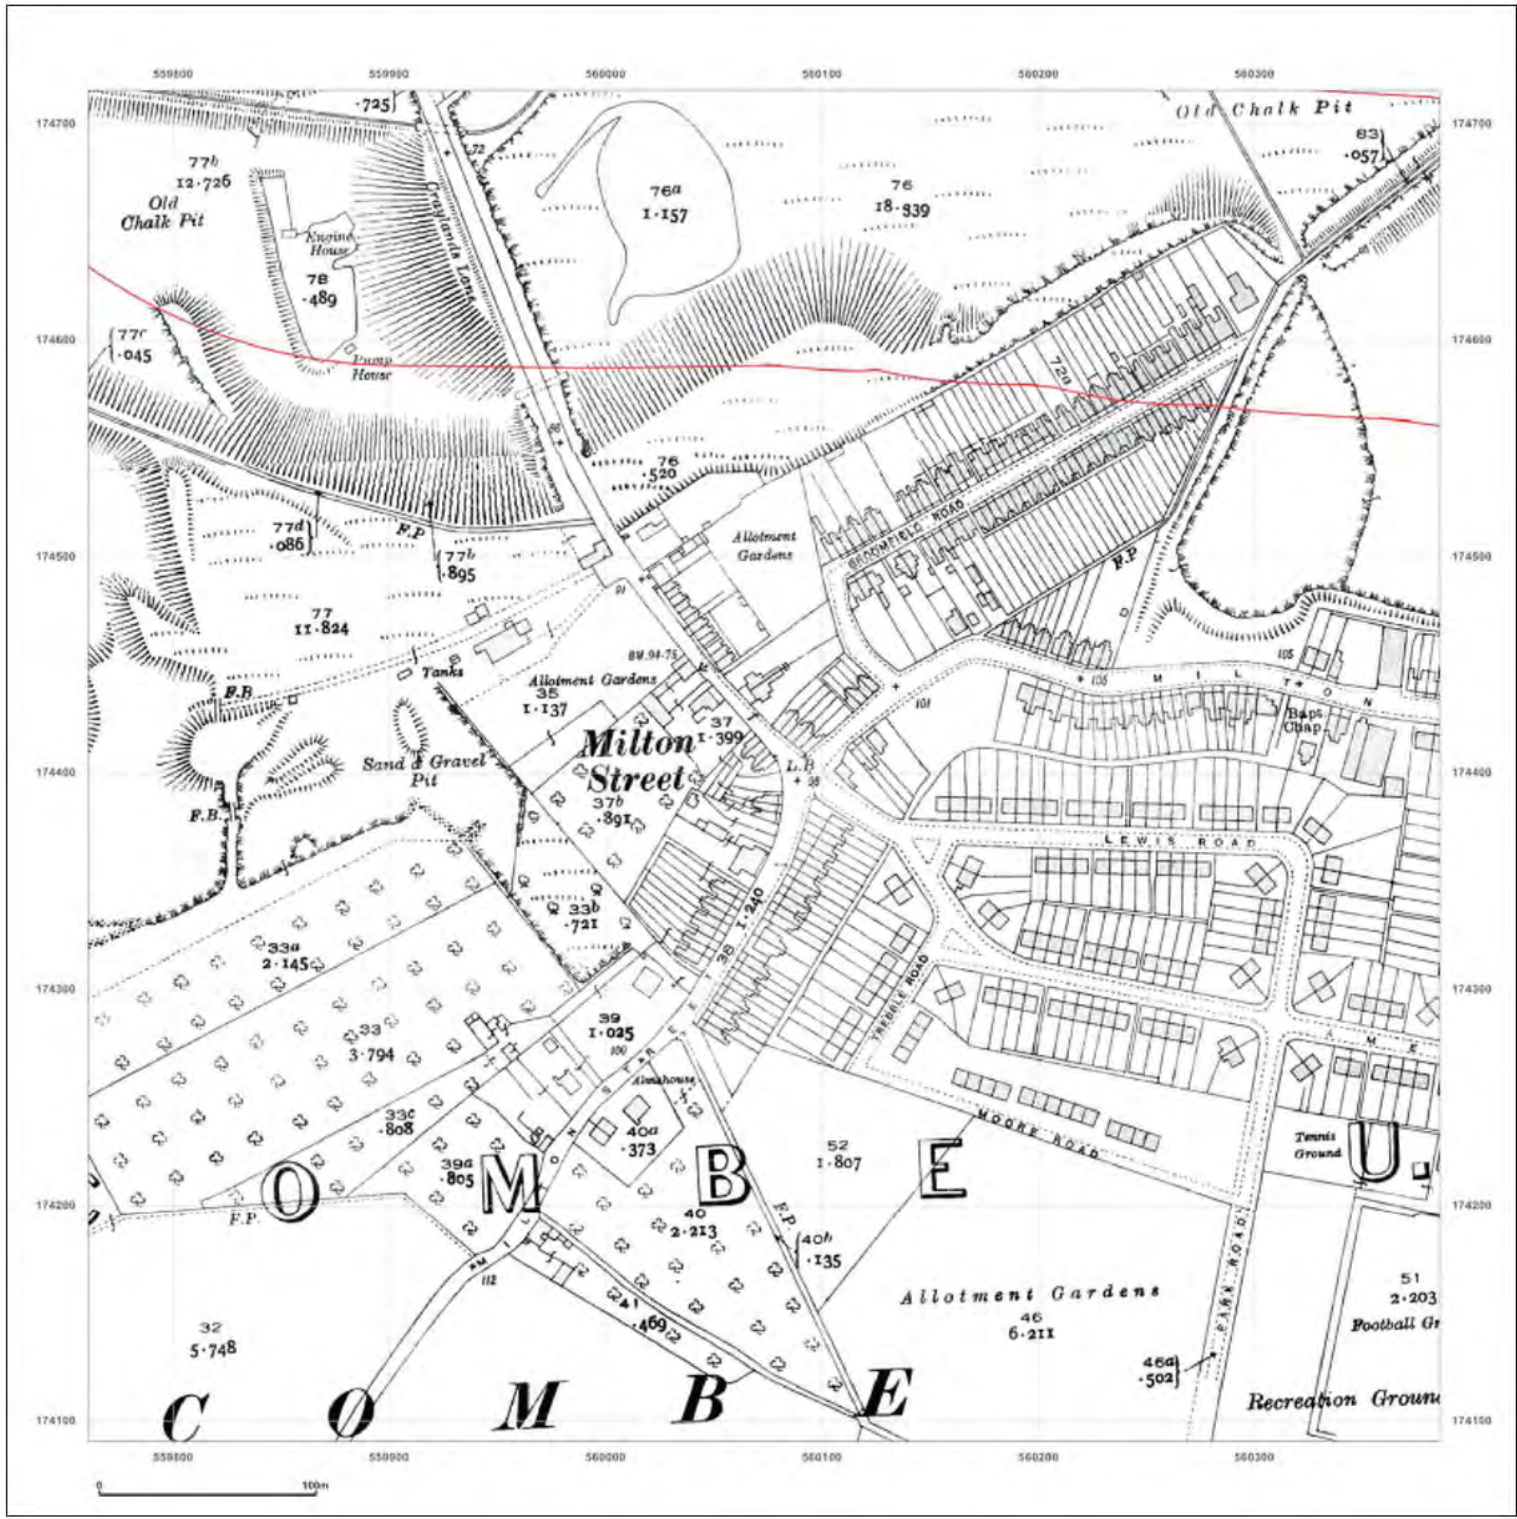

© Crown copyright and database rights 2018 Ordnance Survey 100035207

Production date: 22 July 2020

Map legend available at:

Site Details:
London resort

Client Ref: London Resort
Report Ref: GSIP-2020-10332-1119_LS_4_5
Grid Ref: 560073, 174403