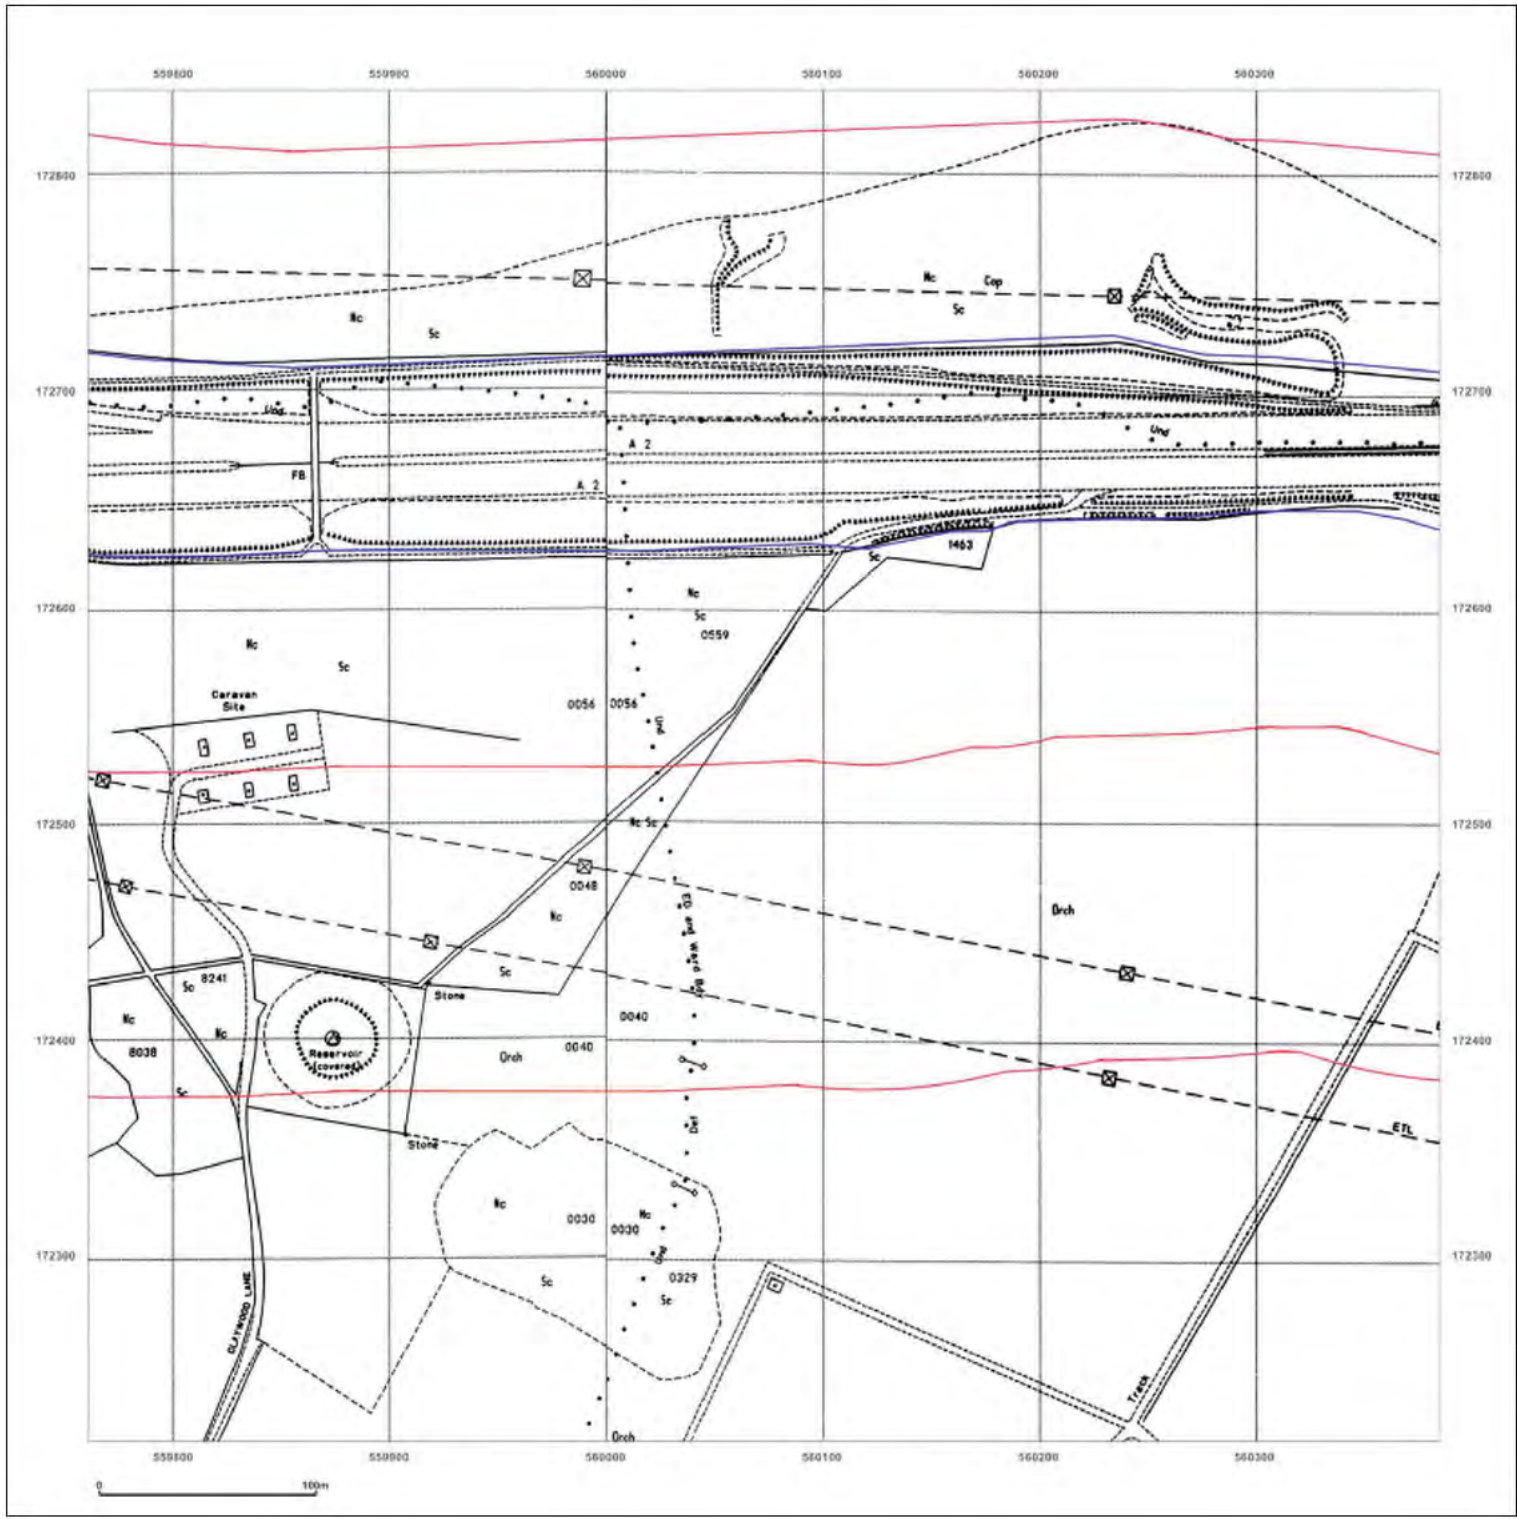

Produced by
Groundsure Insights
T: 08444 159000
E: [REDACTED]
W: www.groundsure.com

© Crown copyright and database rights 2018 Ordnance Survey 100035207

Production date: 22 July 2020

Map legend available at: [REDACTED]