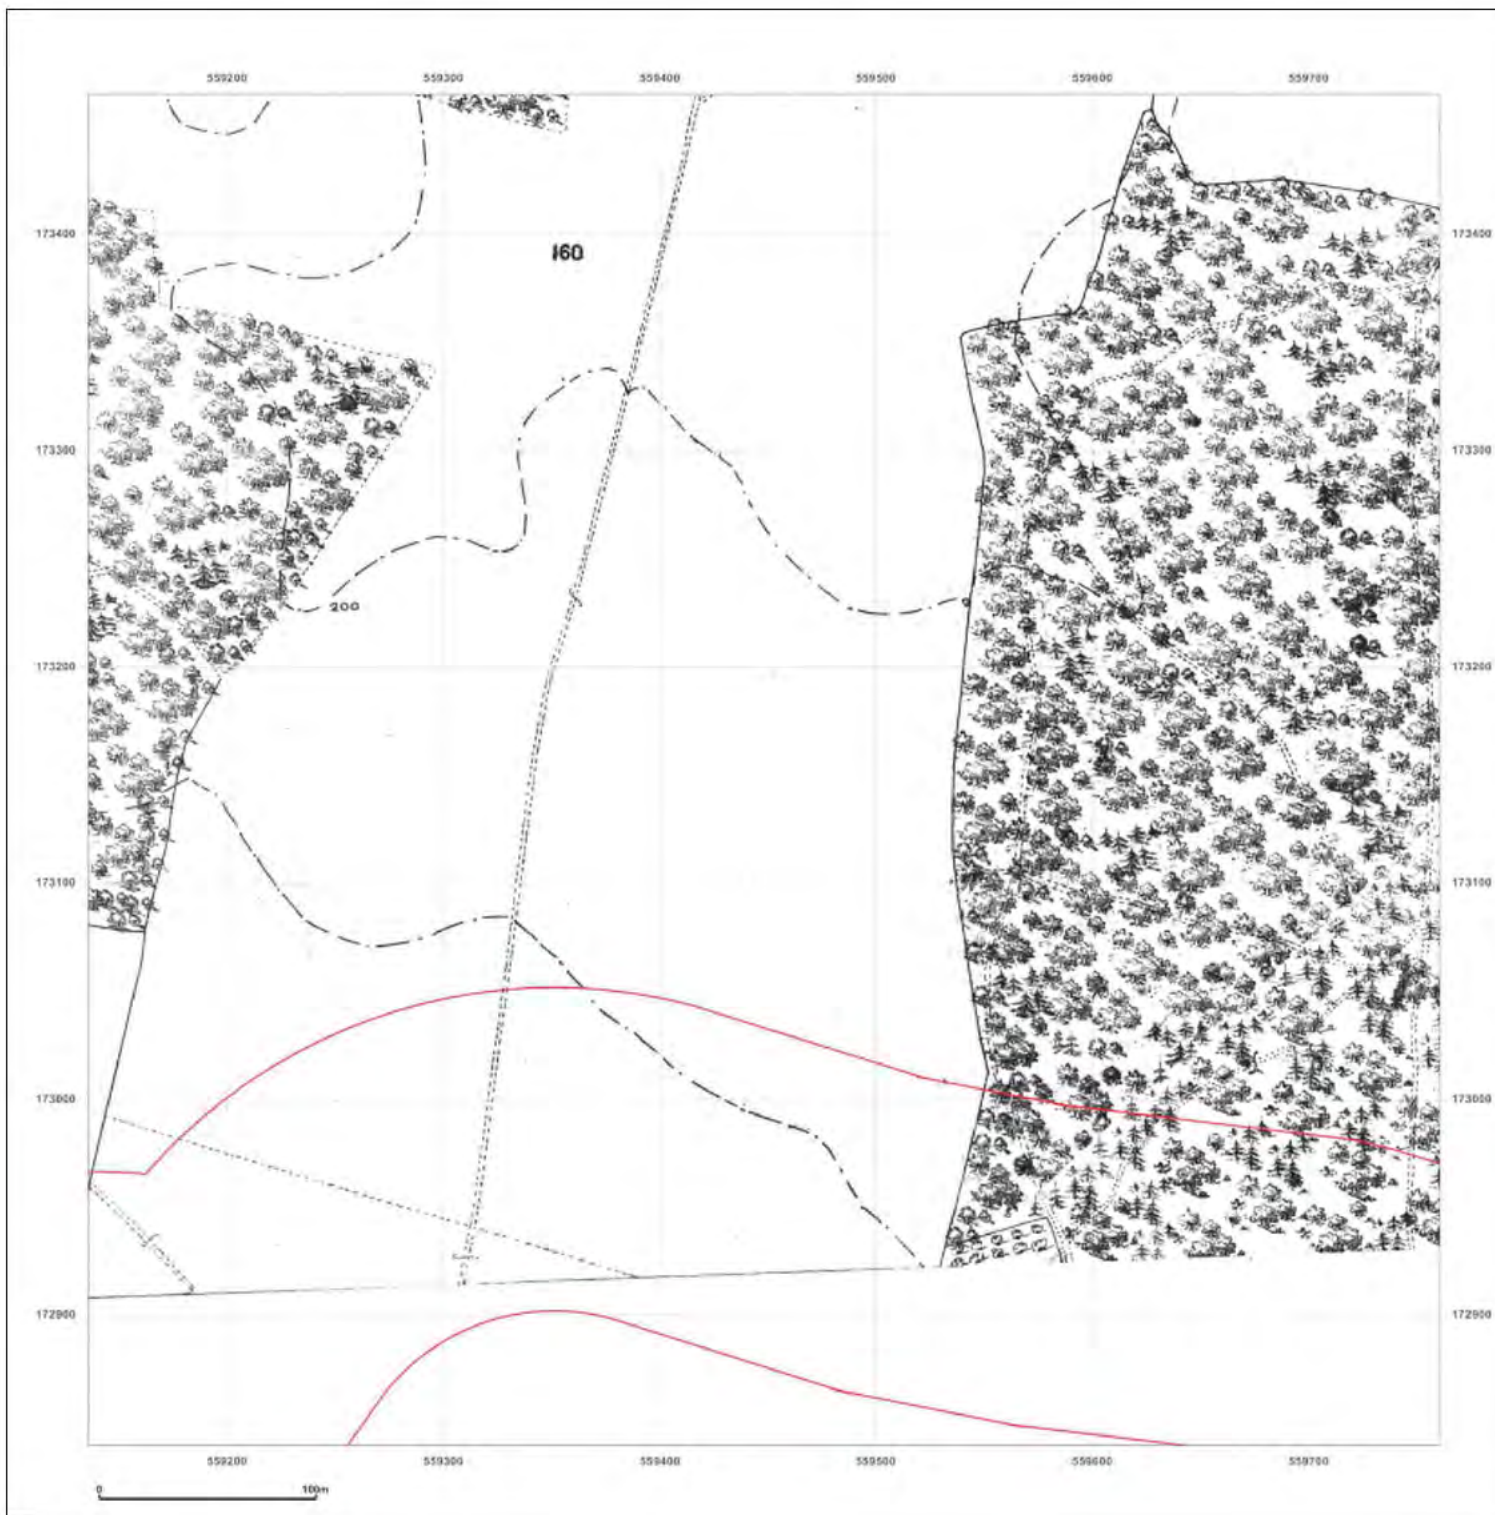

Produced by
Groundsure Insights
T: 08444 159000
E: [REDACTED]
W: www.groundsure.com

© Crown copyright and database rights 2018 Ordnance Survey 100035207

Production date: 22 July 2020

Map legend available at:
[REDACTED]