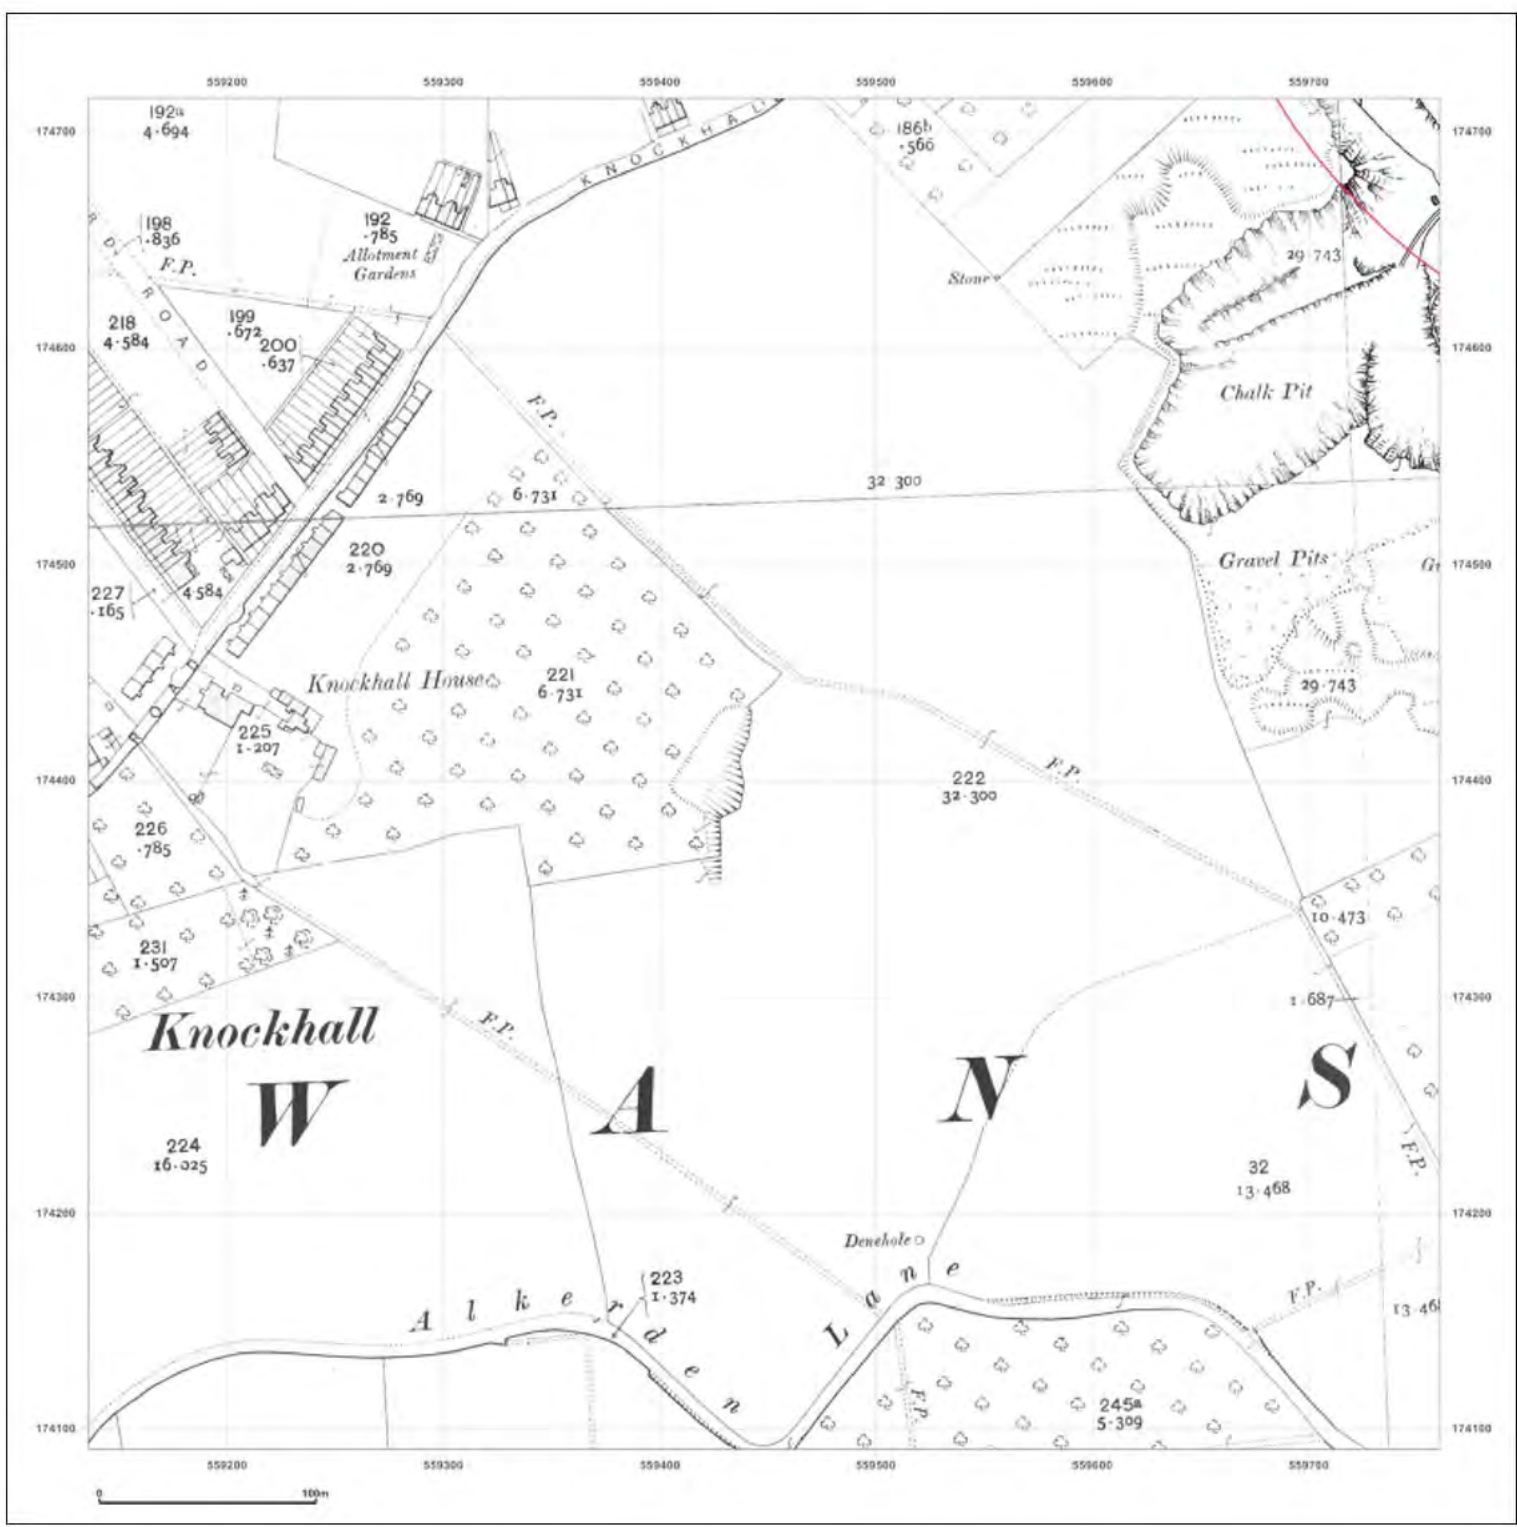

© Crown copyright and database rights 2018 Ordnance Survey 100035207

Production date: 22 July 2020

Map legend available at: [REDACTED]

Site Details:

London resort

Client Ref: London Resort
Report Ref: GSIP-2020-10332-1119_LS_3_5
Grid Ref: 559448, 174403