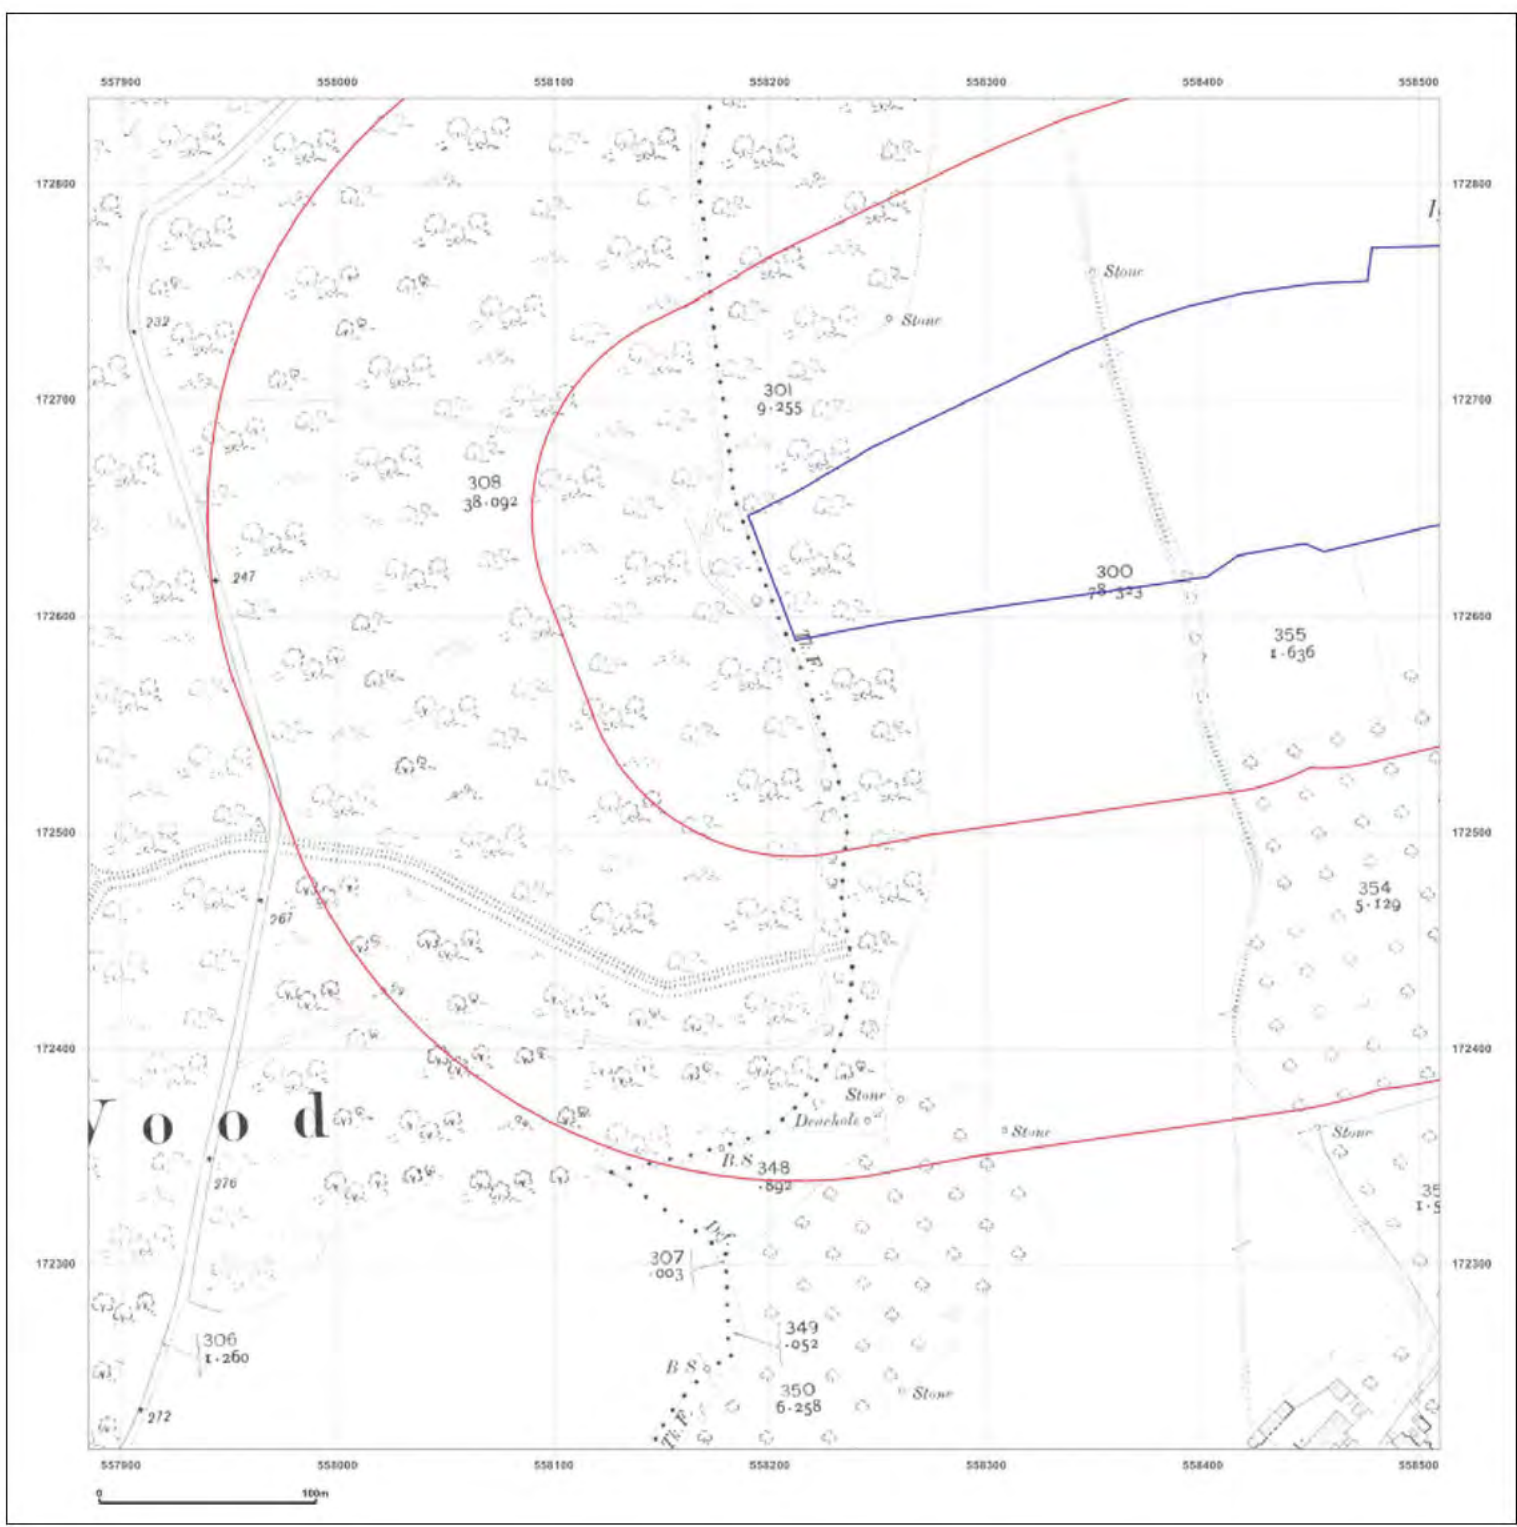

Surveyed 1909
Revised 1909
Edition N/A
Copyright N/A
Levelled N/A

Produced by
Groundsure Insights
T: 08444 159000
E: [REDACTED]
W: www.groundsure.com

© Crown copyright and database rights 2018 Ordnance Survey 100035207

Production date: 22 July 2020

Map legend available at: [REDACTED]