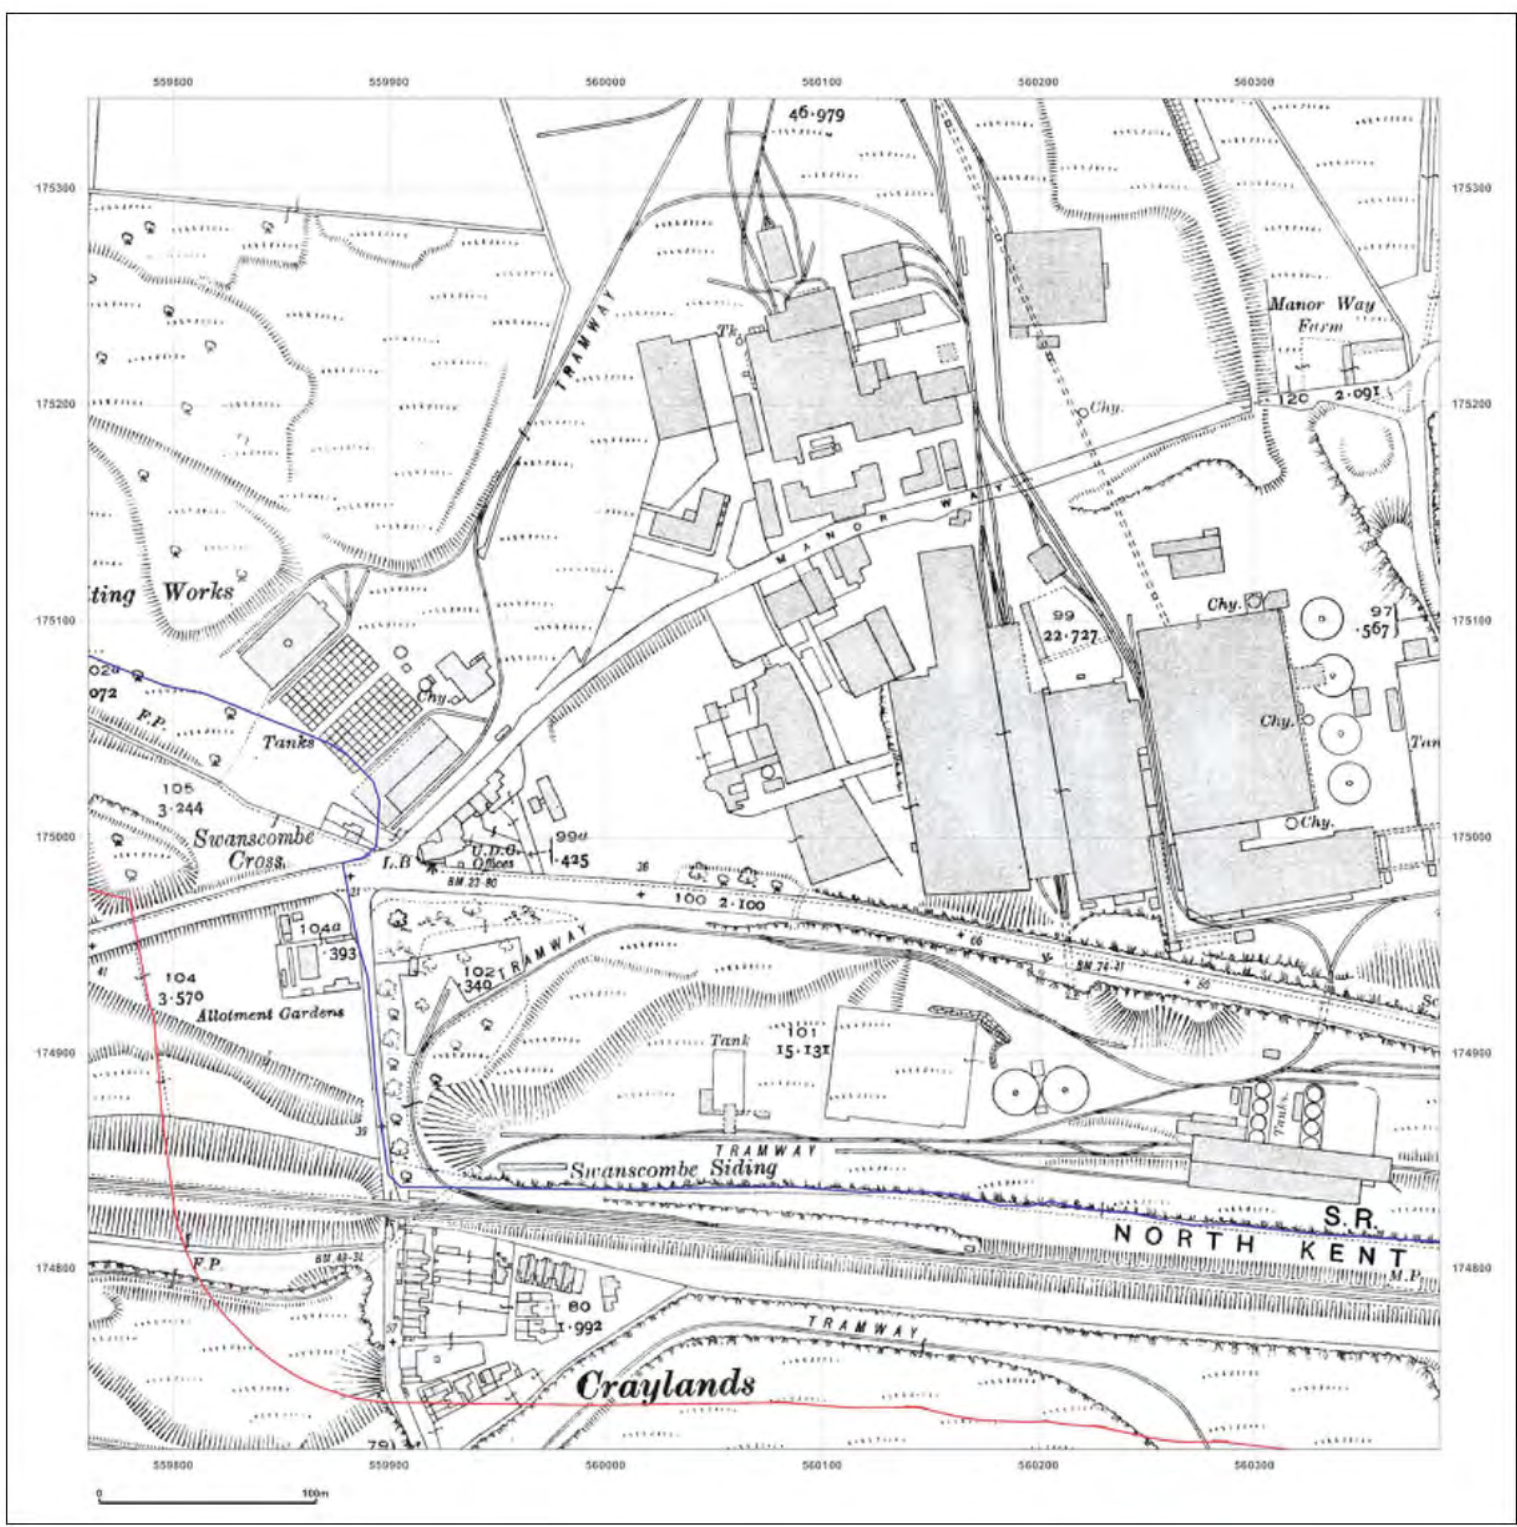

© Crown copyright and database rights 2018 Ordnance Survey 100035207

Production date: 22 July 2020

Map legend available at:

Site Details:

London resort

Client Ref: London Resort
Report Ref: GSIP-2020-10332-1119_LS_4_6
Grid Ref: 560073, 175029