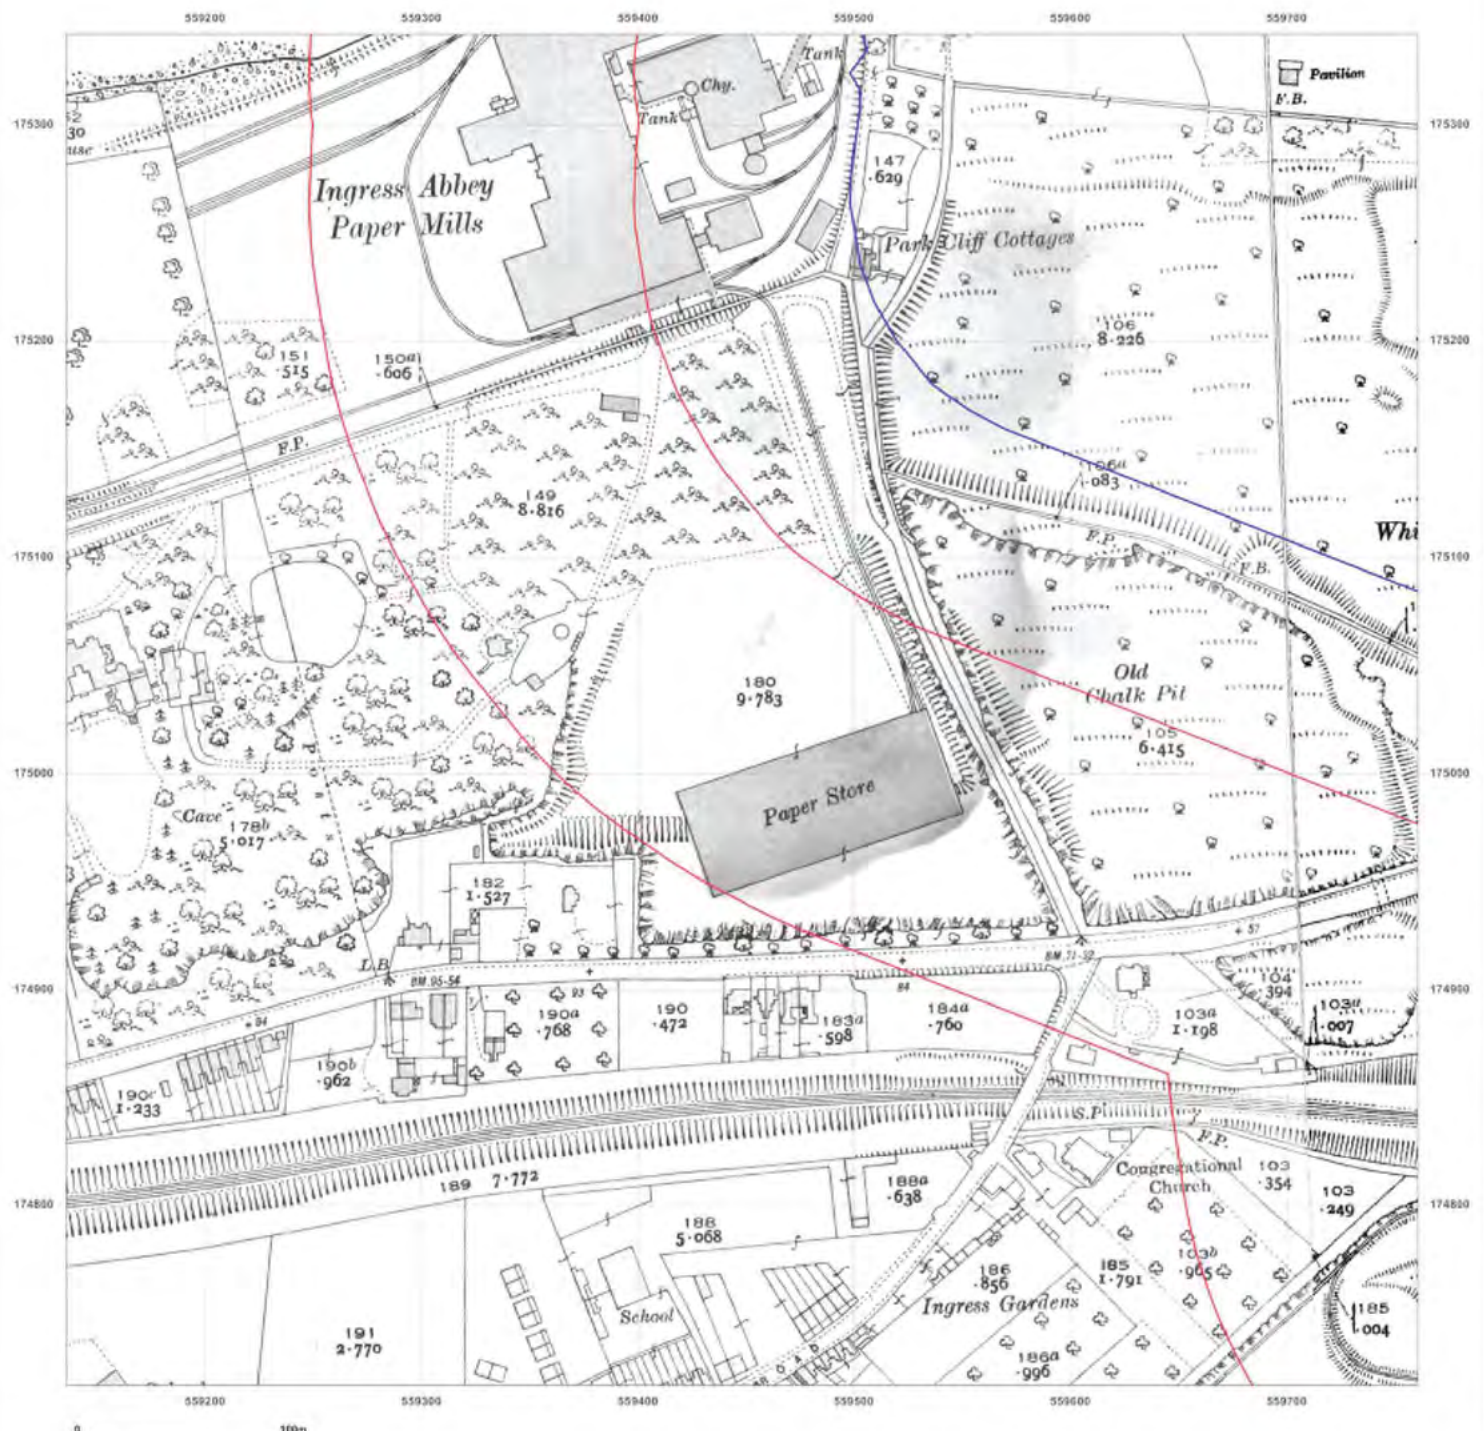

Produced by
Groundsure Insights
T: 08444 159000
E: [REDACTED]
W: www.groundsure.com

© Crown copyright and database rights 2018 Ordnance Survey 100035207

Production date: 22 July 2020

Map legend available at: