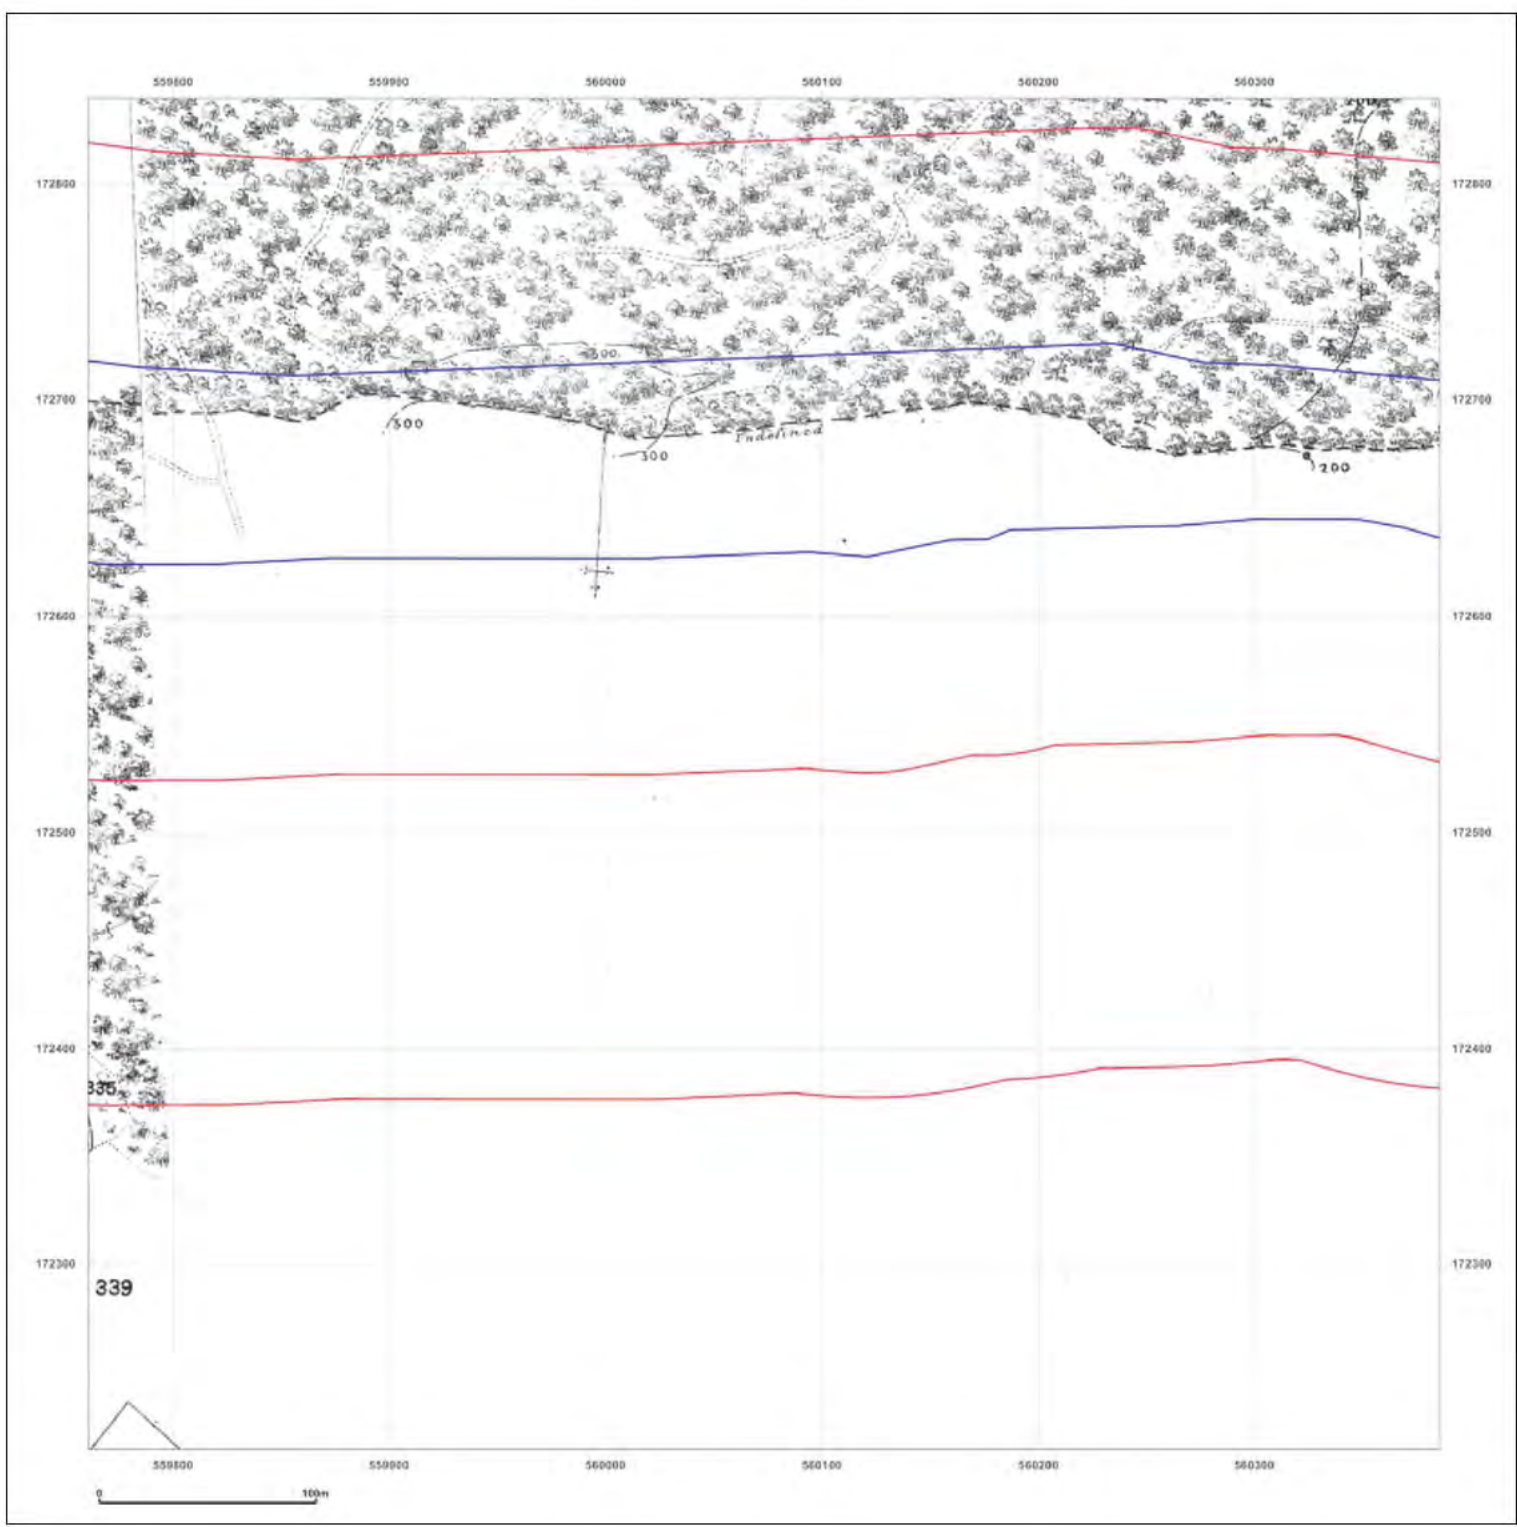

Produced by
Groundsure Insights
T: 08444 159000
E: [REDACTED]
W: www.groundsure.com

© Crown copyright and database rights 2018 Ordnance Survey 100035207

Production date: 22 July 2020

Map legend available at:
[REDACTED]