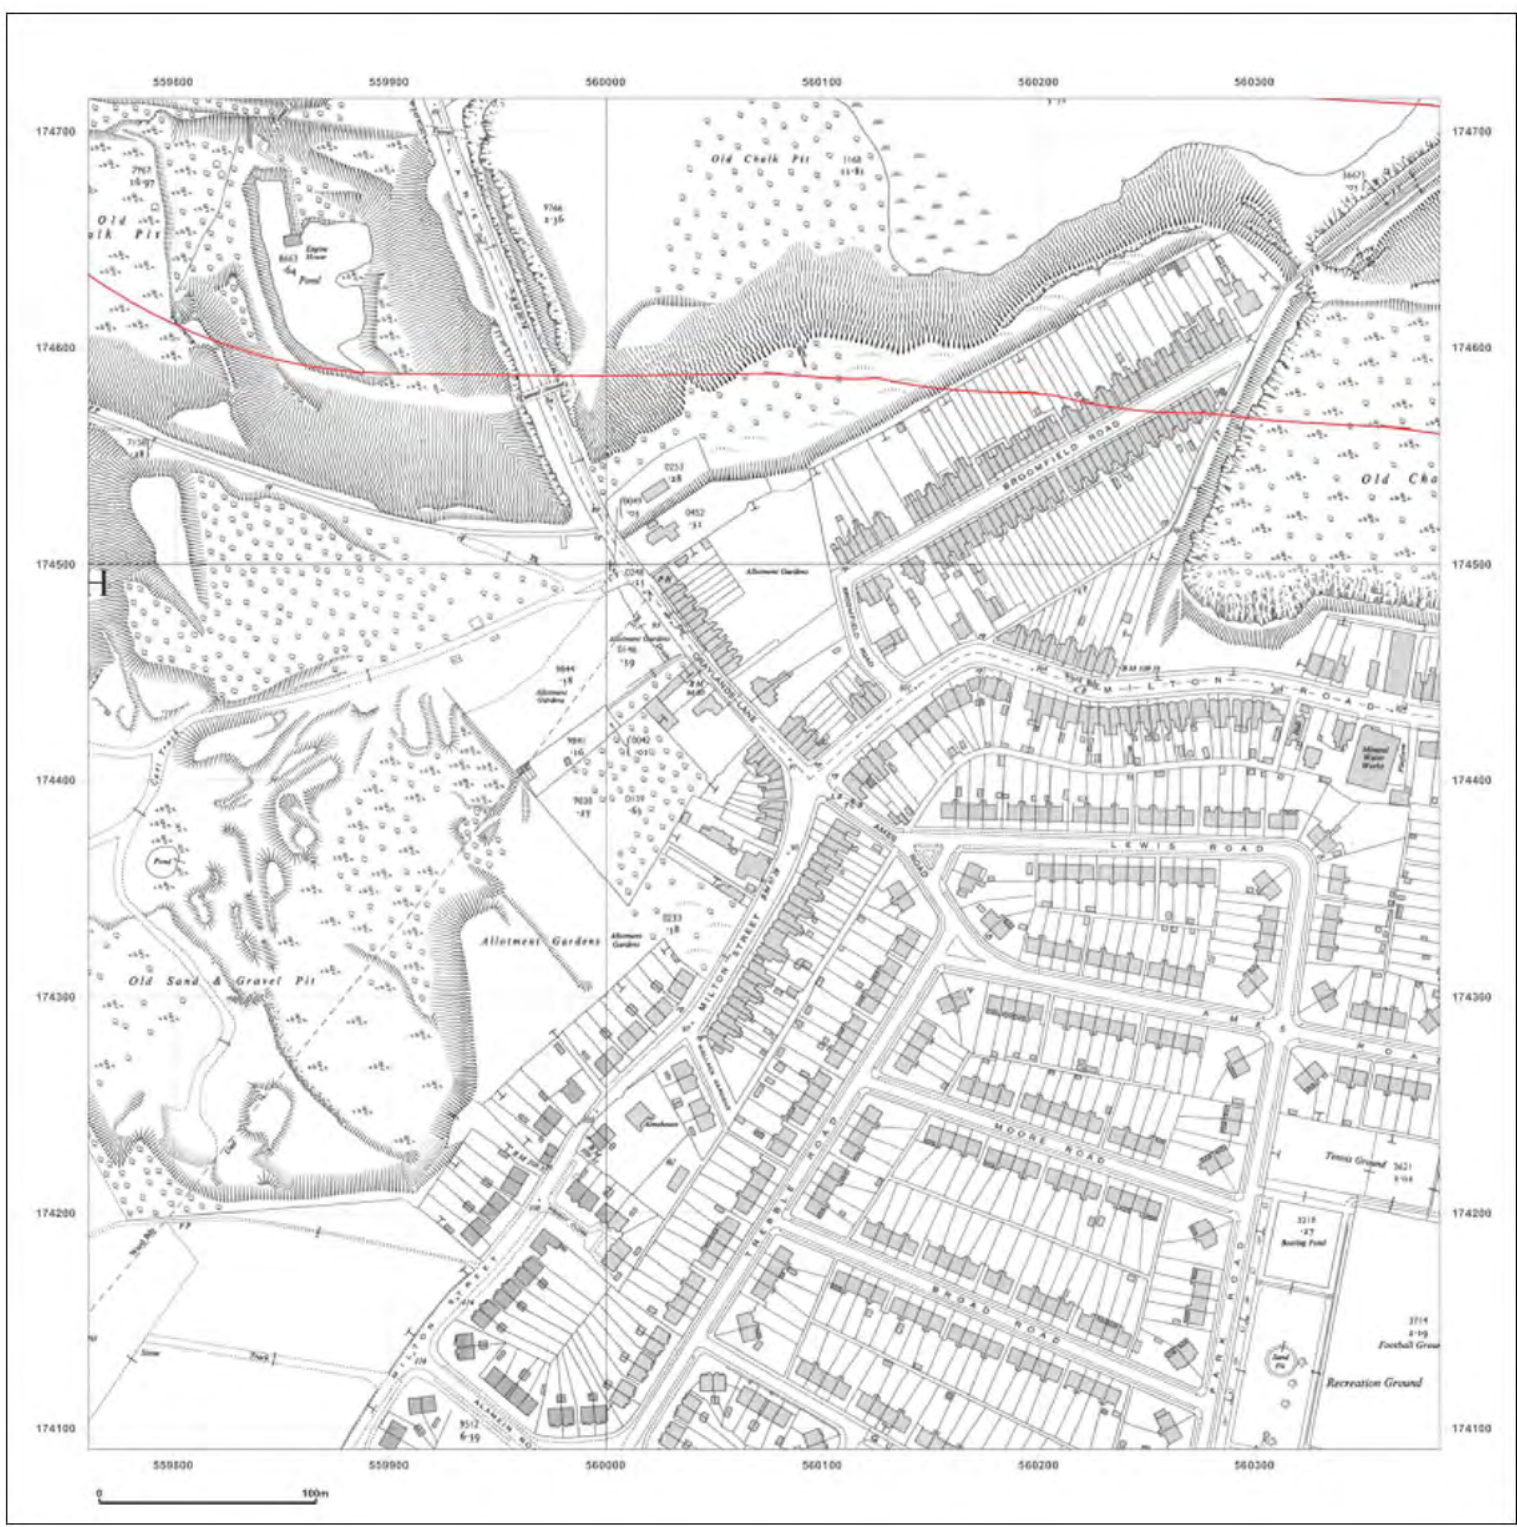

Site Details:

London resort

Client Ref: London Resort
Report Ref: GSIP-2020-10332-1119_LS_4_5
Grid Ref: 560073, 174403

Map Name: National Grid

Map date: 1952

Scale: 1:2,500

Printed at: 1:2,500

Surveyed 1952
Revised 1952
Edition N/A
Copyright N/A
Levelled 1952

Produced by
Groundsure Insights
T: 08444 159000
E: [REDACTED]
W: www.groundsure.com

© Crown copyright and database rights 2018 Ordnance Survey 100035207

Production date: 22 July 2020

Map legend available at: [REDACTED]