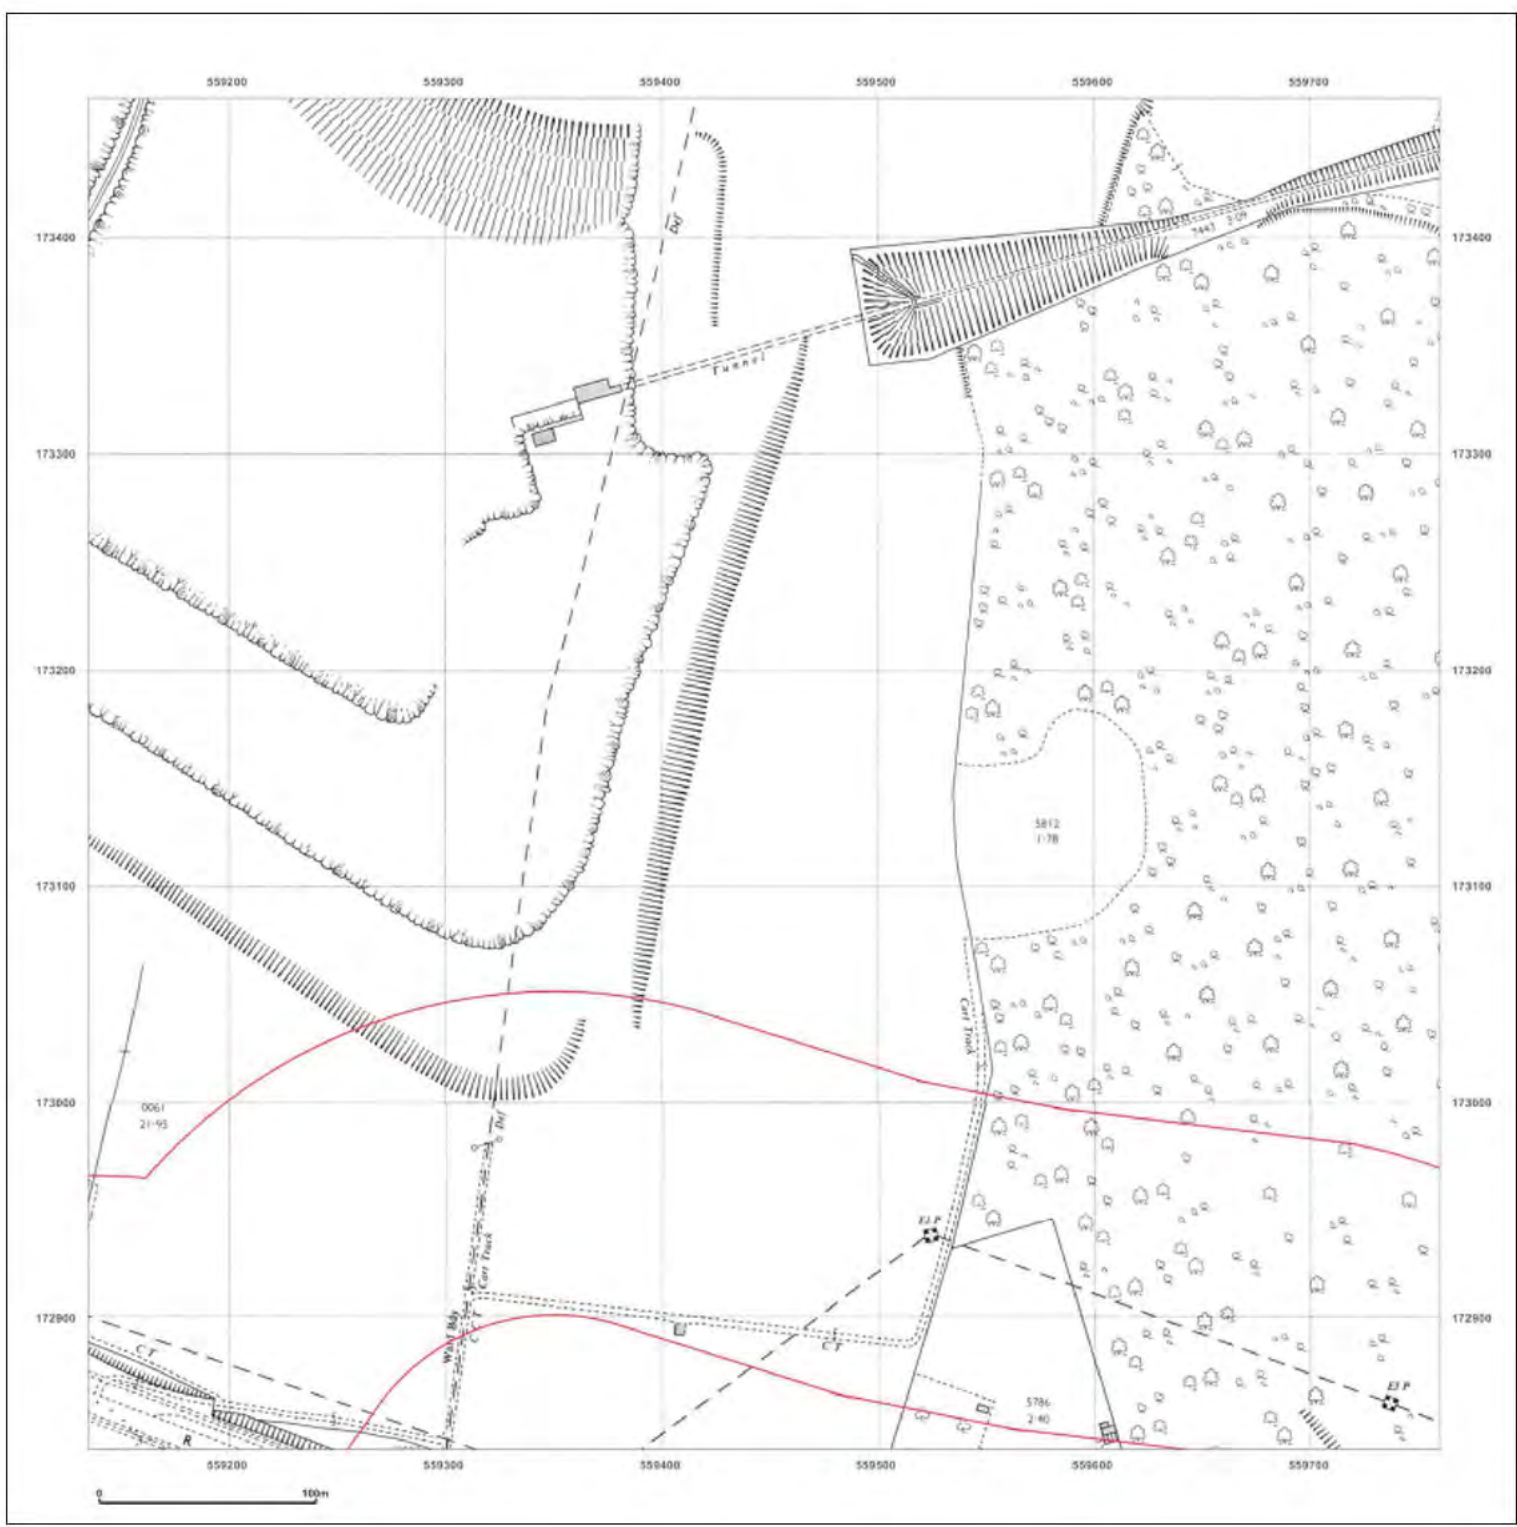

Surveyed 1962
Revised 1962
Edition N/A
Copyright 1963
Levelled 1952

Produced by
Groundsure Insights
T: 08444 159000
E: [REDACTED]
W: www.groundsure.com

© Crown copyright and database rights 2018 Ordnance Survey 100035207

Production date: 22 July 2020

Map legend available at: [REDACTED]