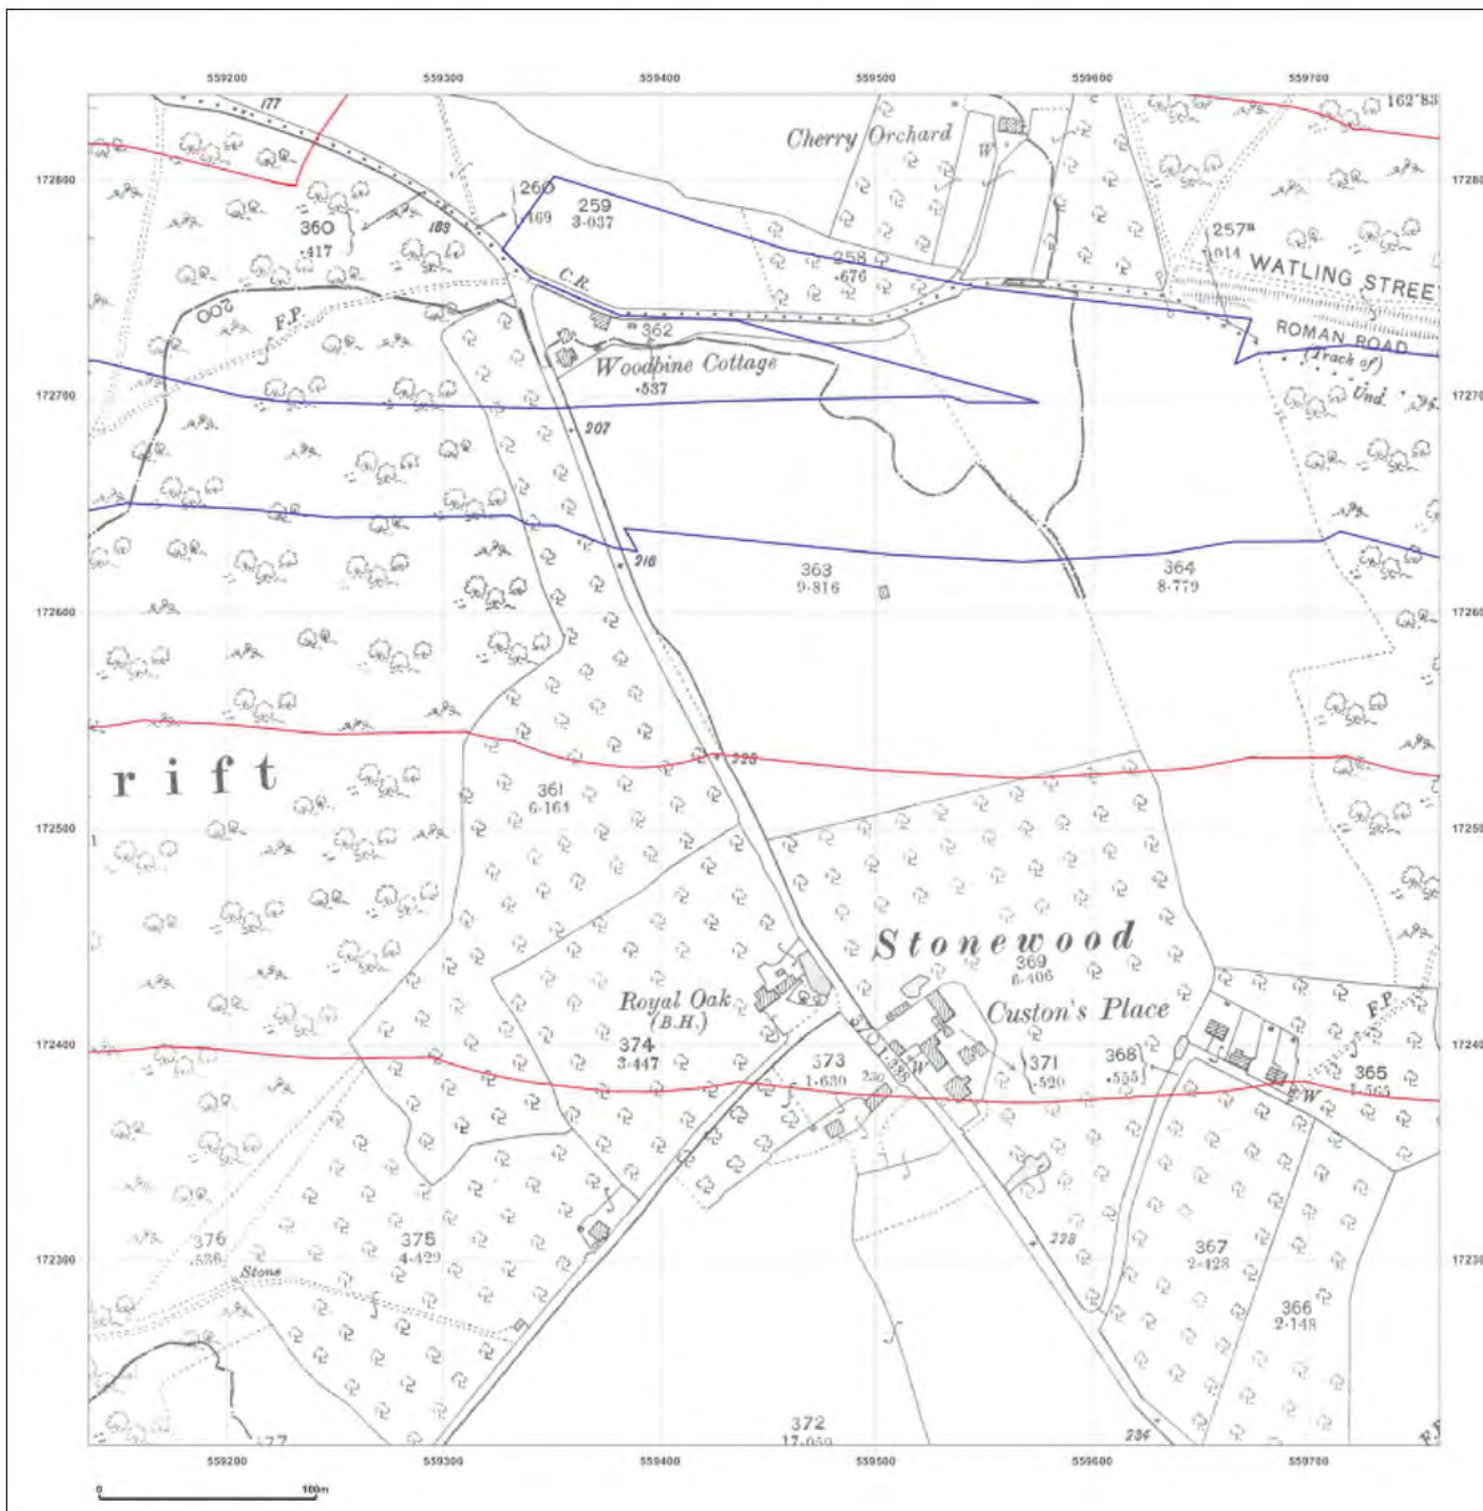

© Crown copyright and database rights 2018 Ordnance Survey 100035207

Production date: 22 July 2020

Map legend available at:

Site Details:

London resort

Client Ref: London Resort
Report Ref: GSIP-2020-10332-1119_LS_3_2
Grid Ref: 559448, 172527