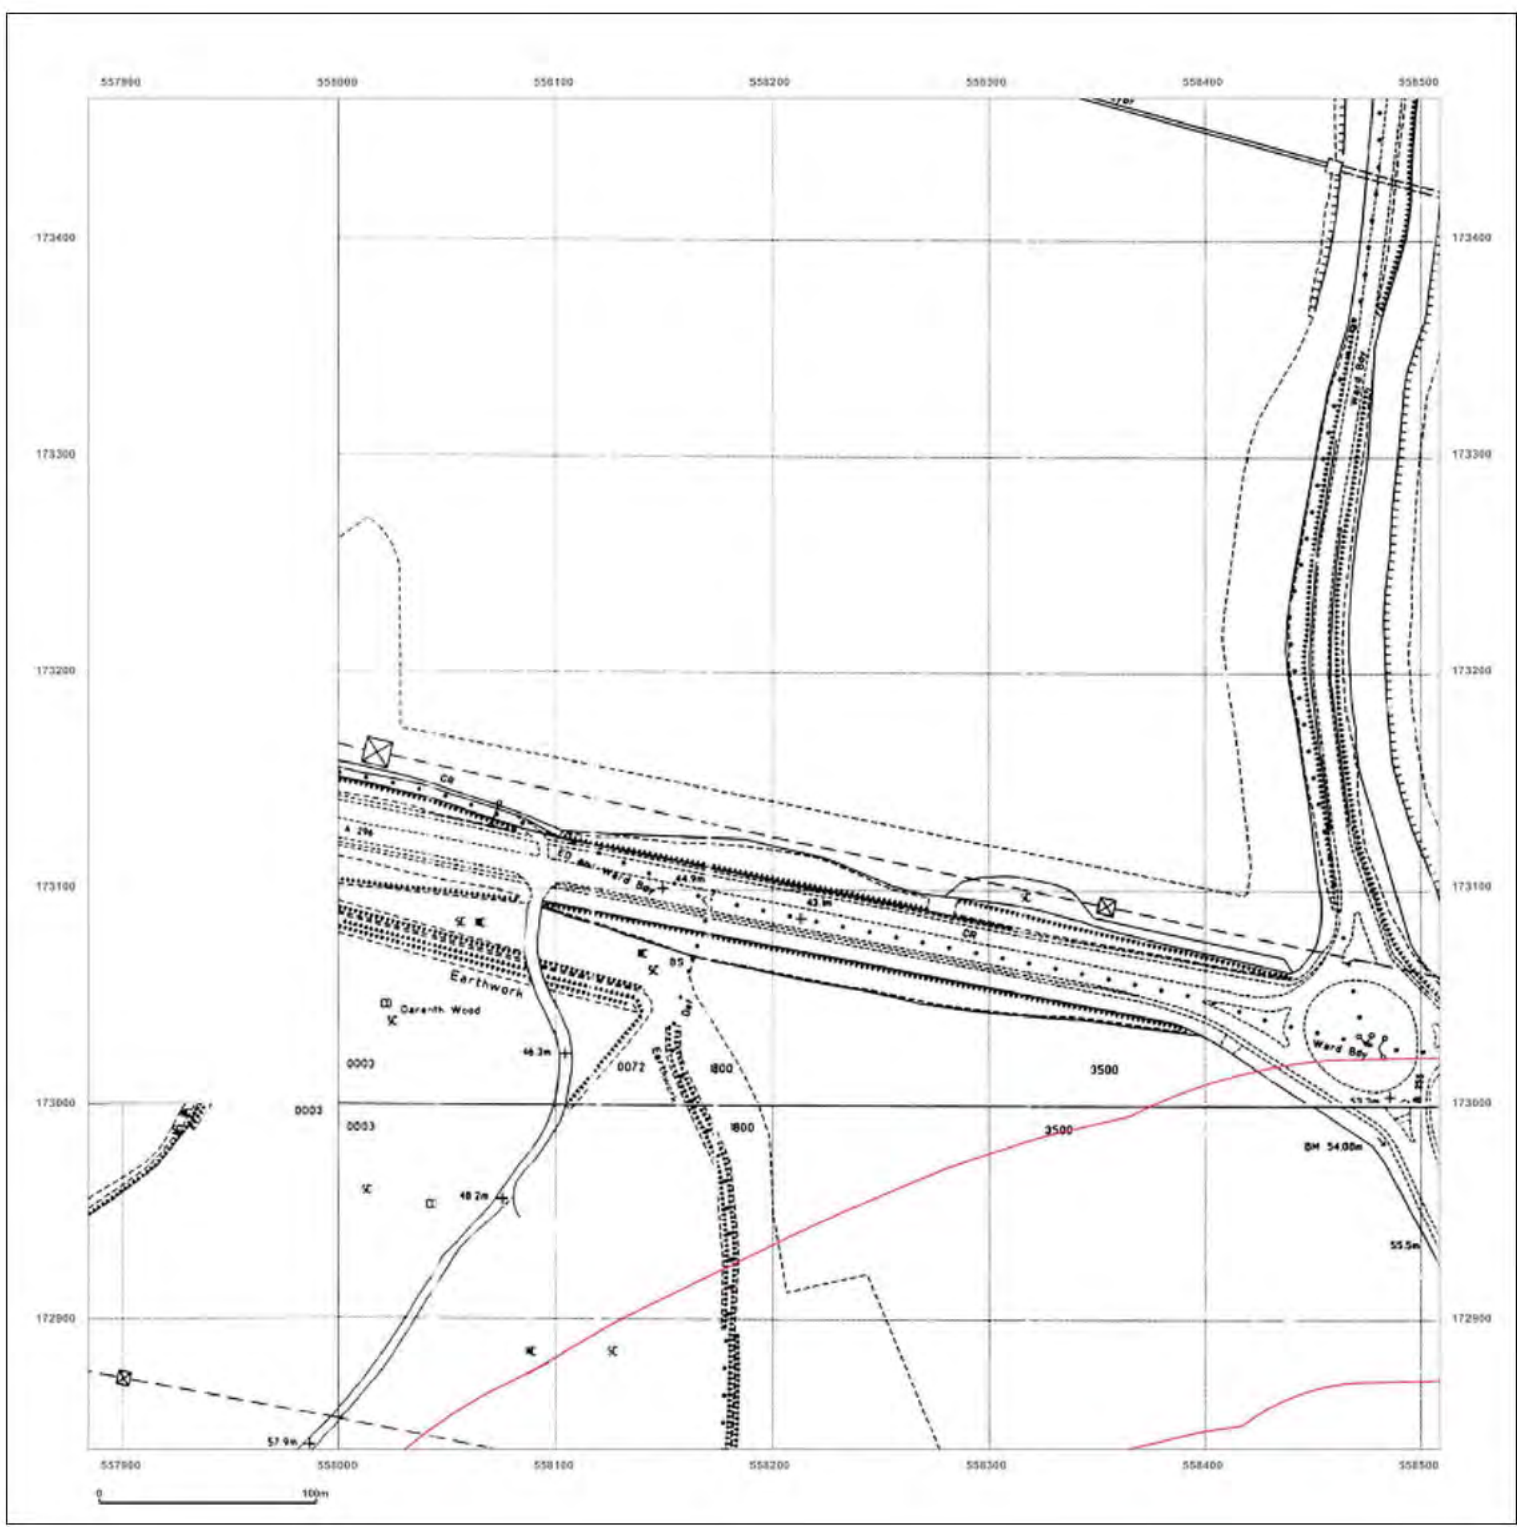

© Crown copyright and database rights 2018 Ordnance Survey 100035207

Production date: 22 July 2020

Map legend available at: [REDACTED]

Site Details:

London resort

Client Ref: London Resort
Report Ref: GSIP-2020-10332-1119_LS_1_3
Grid Ref: 558197, 173152