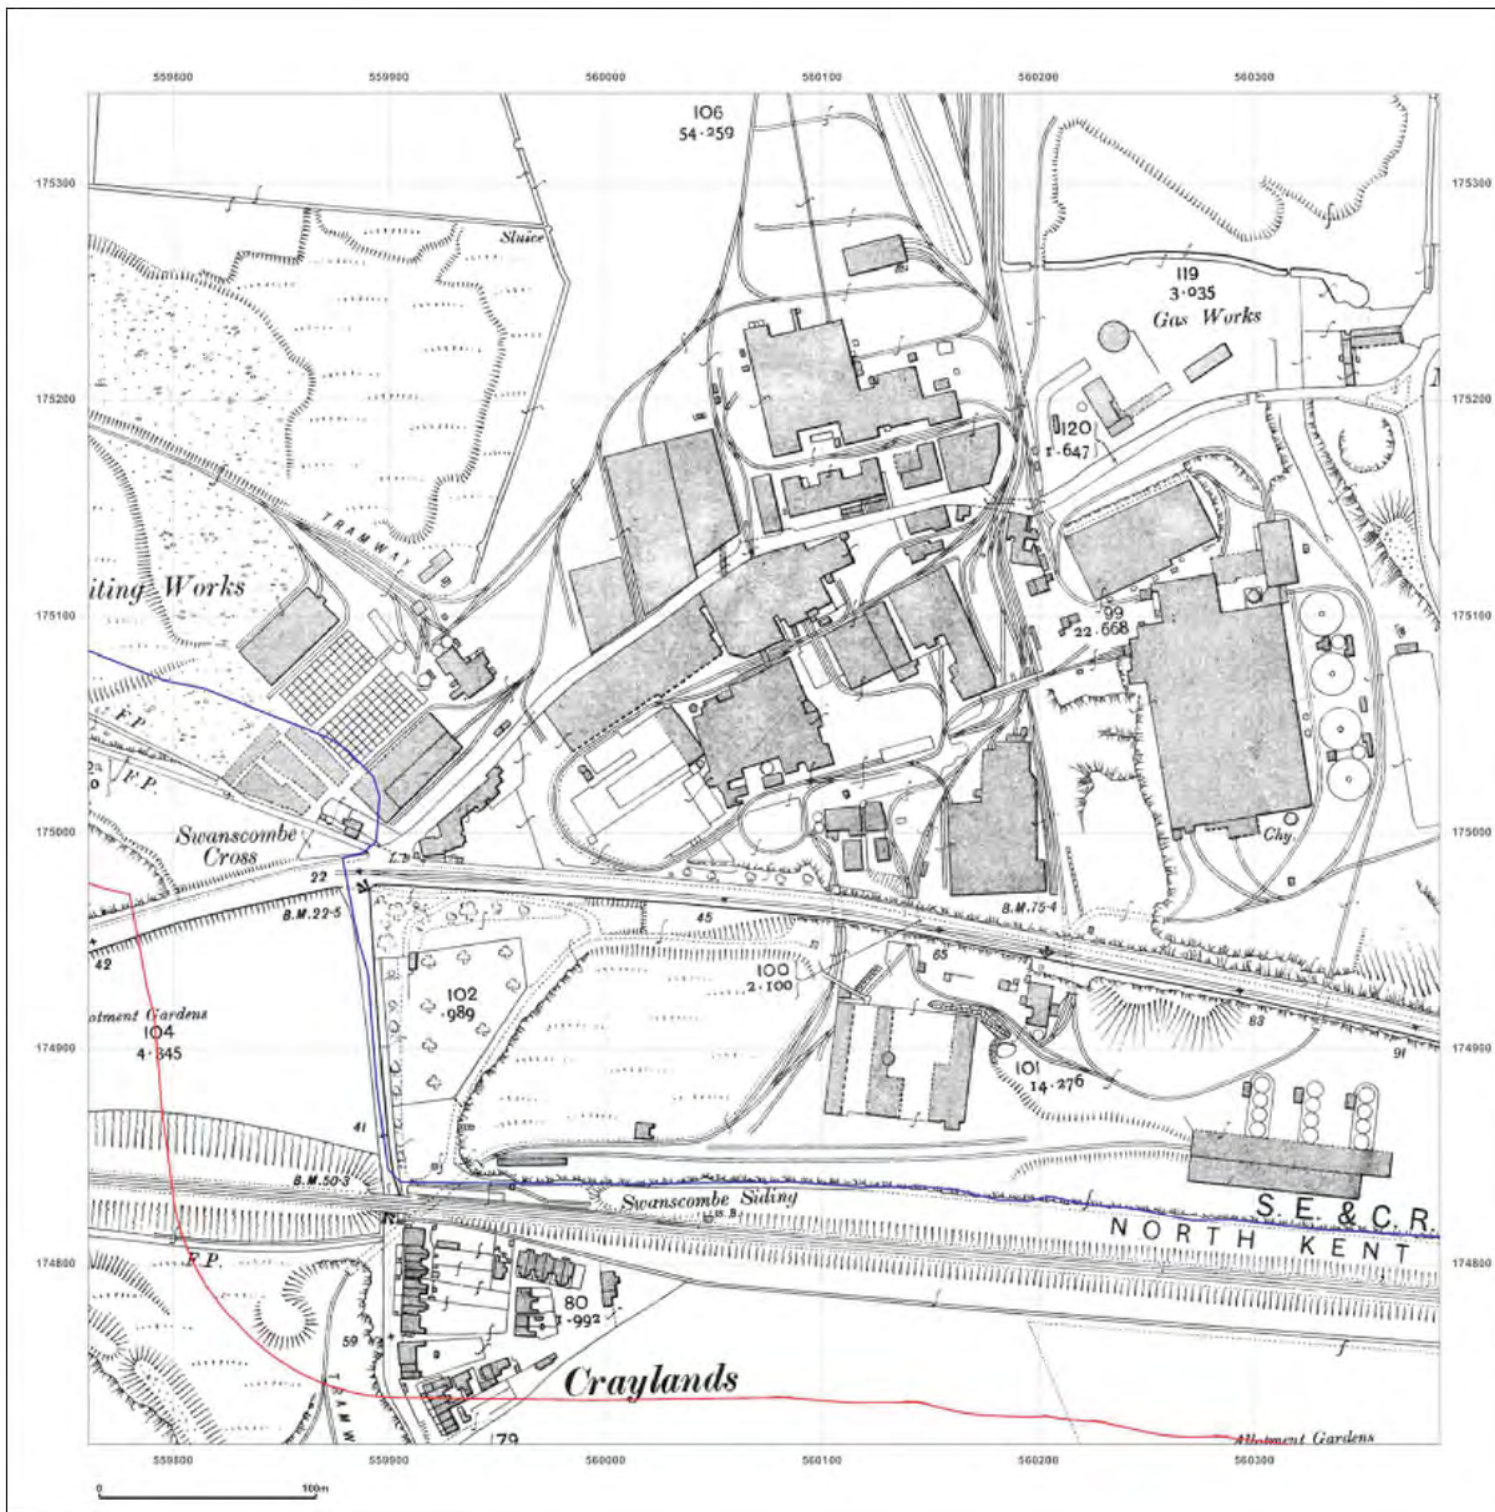

© Crown copyright and database rights 2018 Ordnance Survey 100035207

Production date: 22 July 2020

Map legend available at:

Site Details:

London resort

Client Ref: London Resort
Report Ref: GSIP-2020-10332-1119_LS_4_6
Grid Ref: 560073, 175029