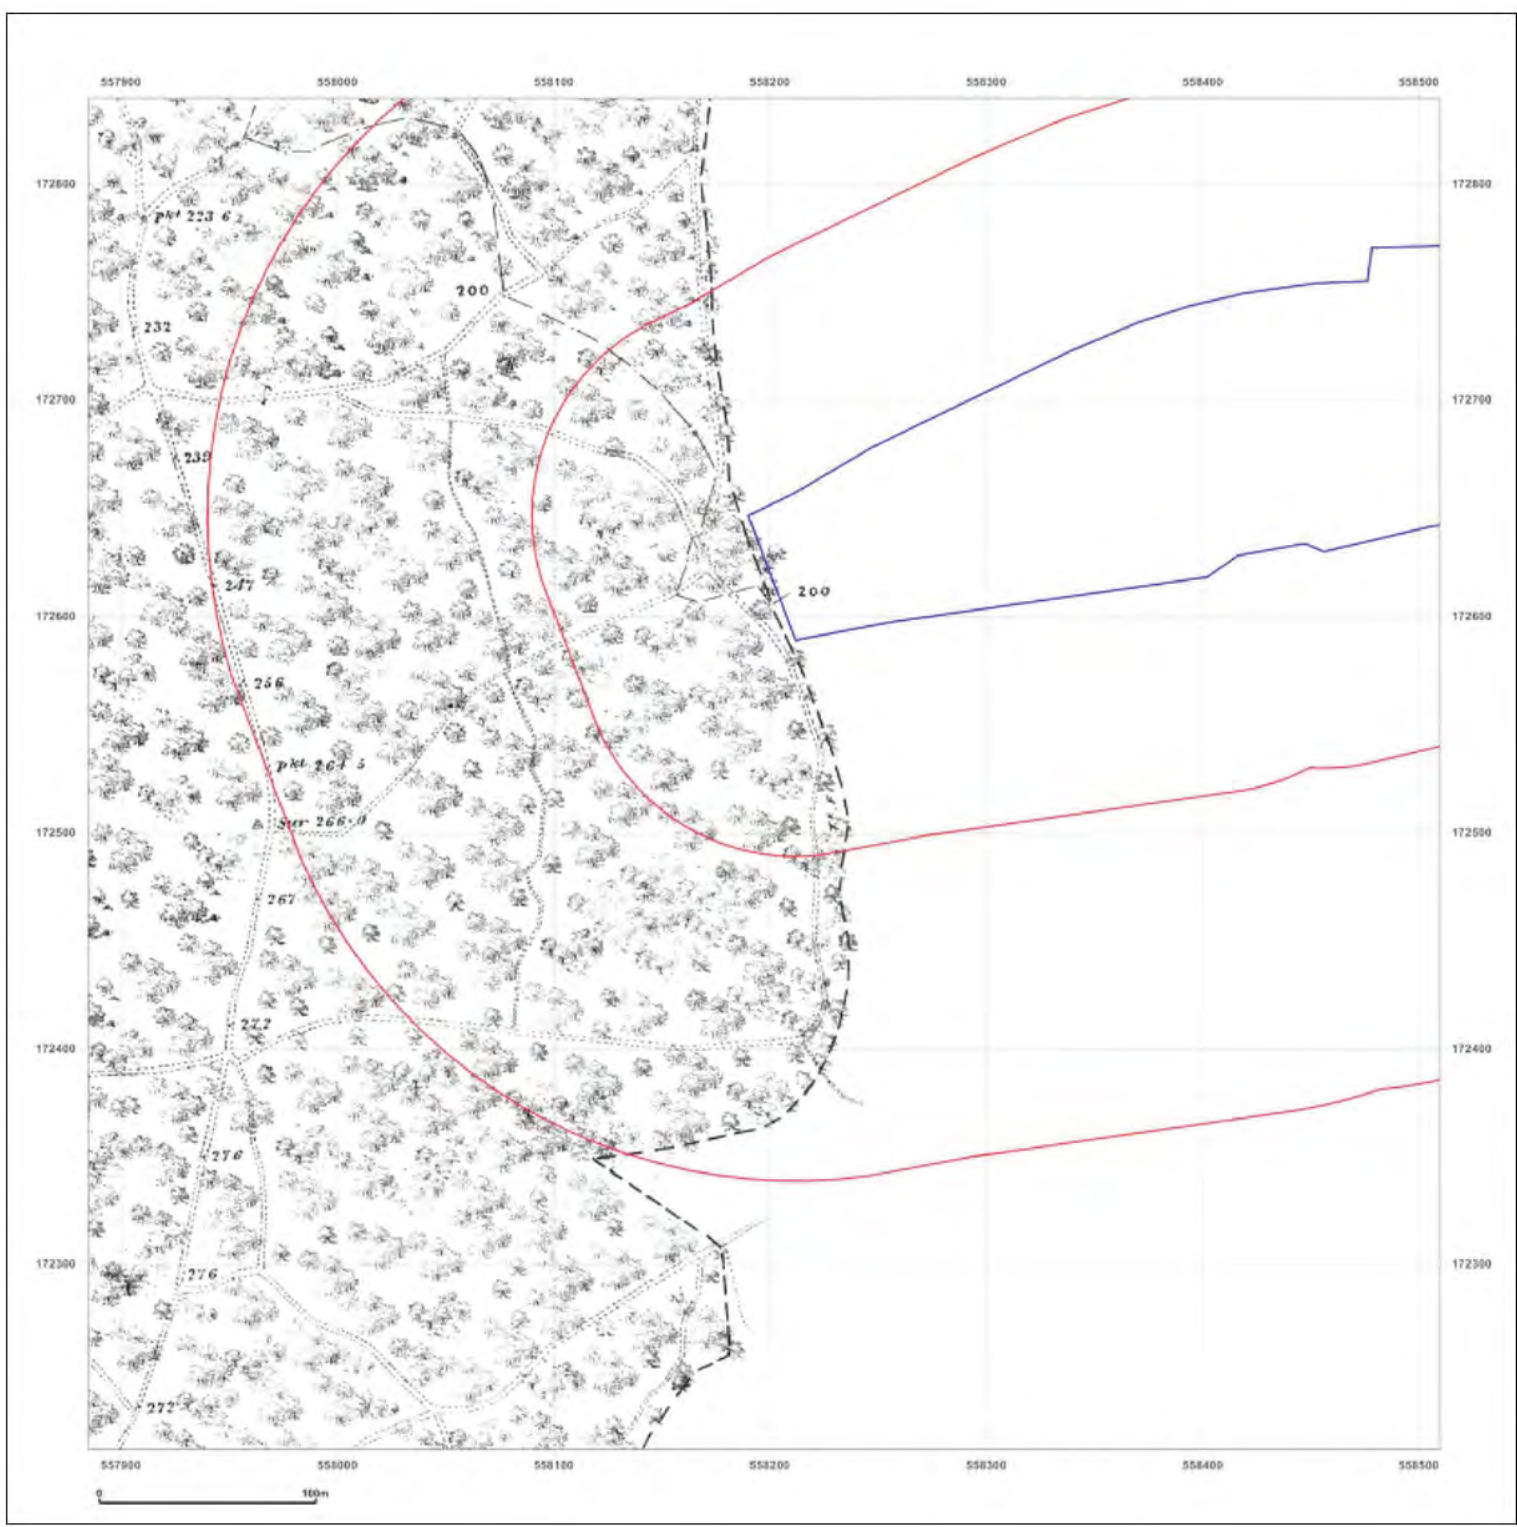

Surveyed 1868
Revised 1868
Edition N/A
Copyright N/A
Levelled N/A

Produced by
Groundsure Insights
T: 08444 159000
E: [REDACTED]
W: www.groundsure.com

© Crown copyright and database rights 2018 Ordnance Survey 100035207

Production date: 22 July 2020

Map legend available at: [REDACTED]