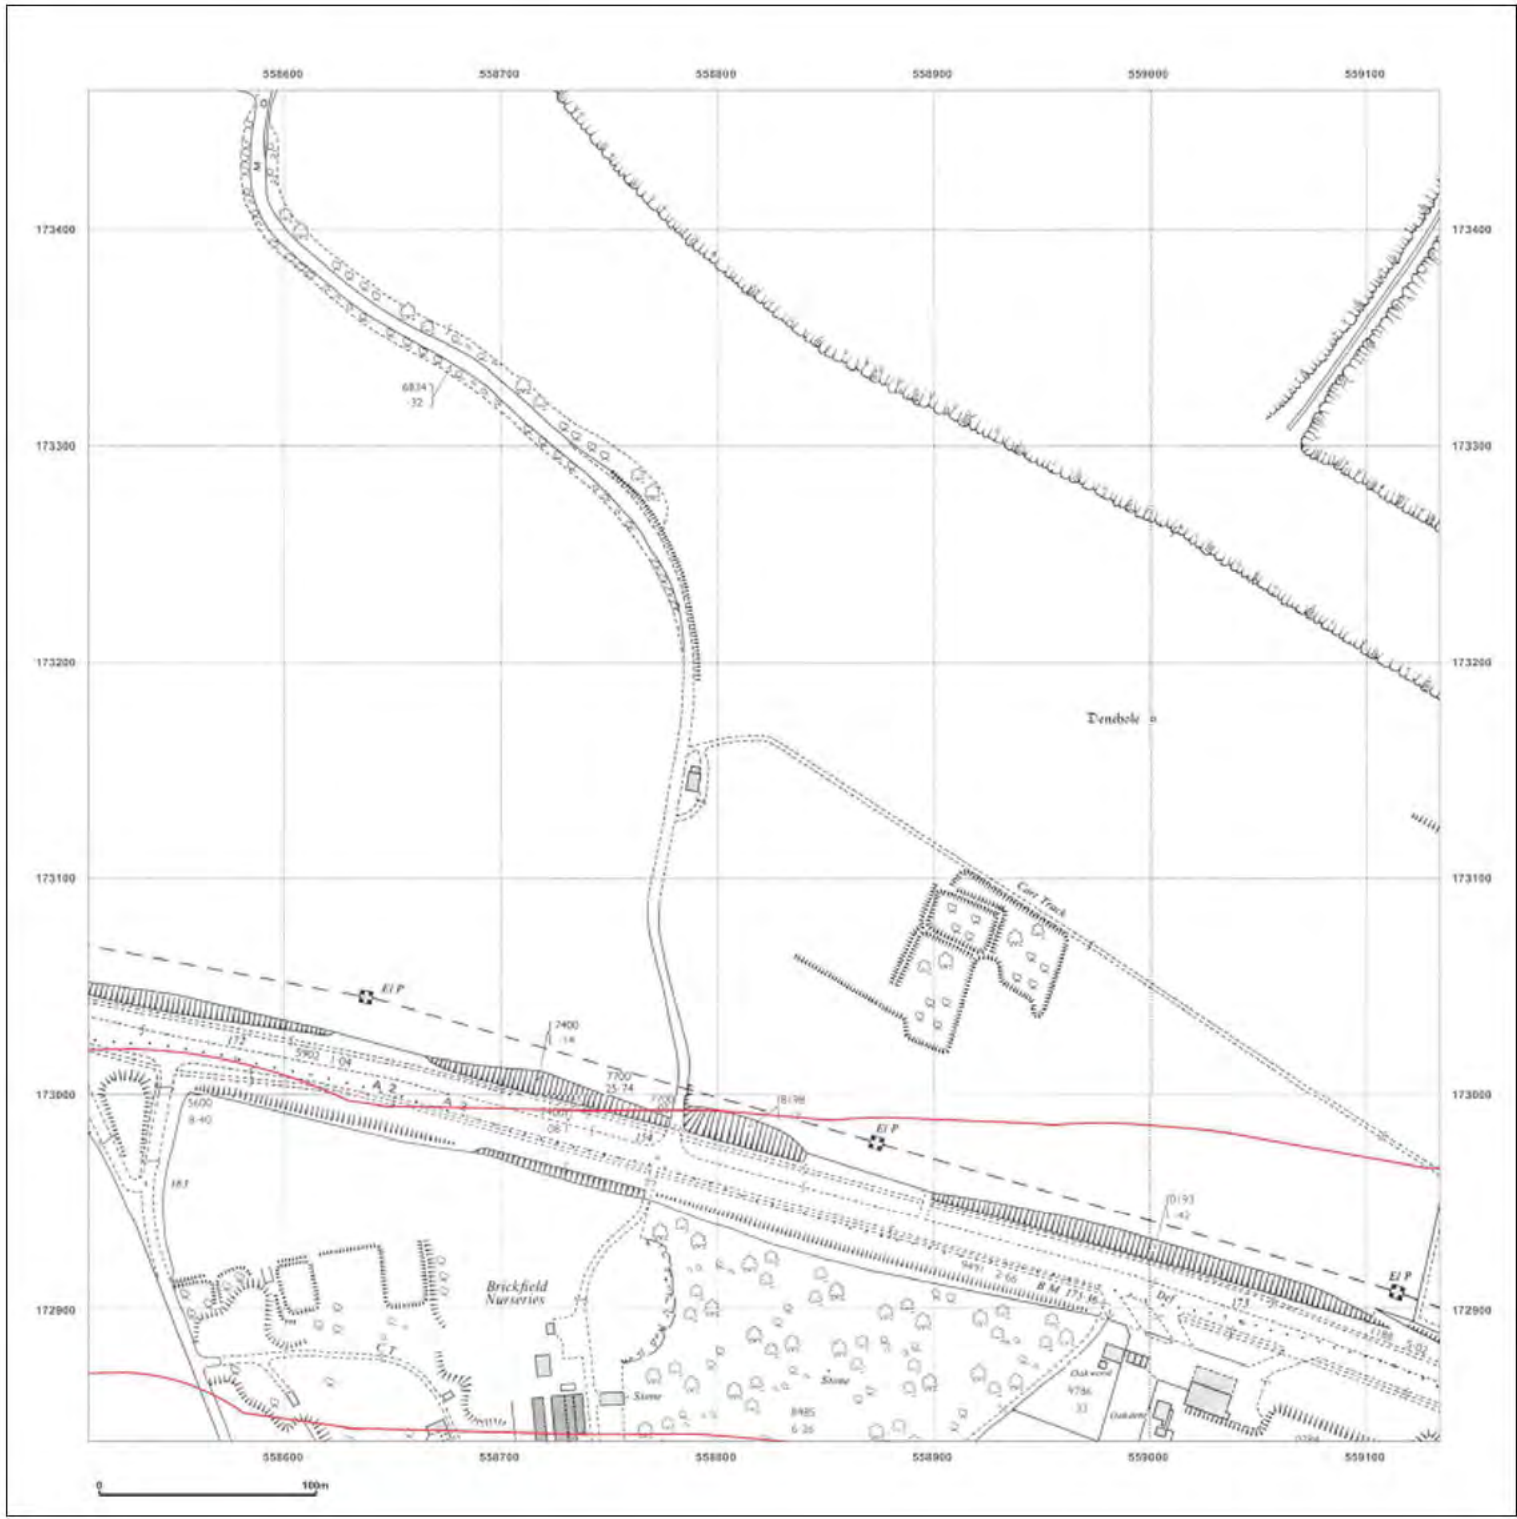

Produced by
Groundsure Insights
T: 08444 159000
E: [Redacted]
W: www.groundsure.com

© Crown copyright and database rights 2018 Ordnance Survey 100035207

Production date: 22 July 2020

Map legend available at: [Redacted]