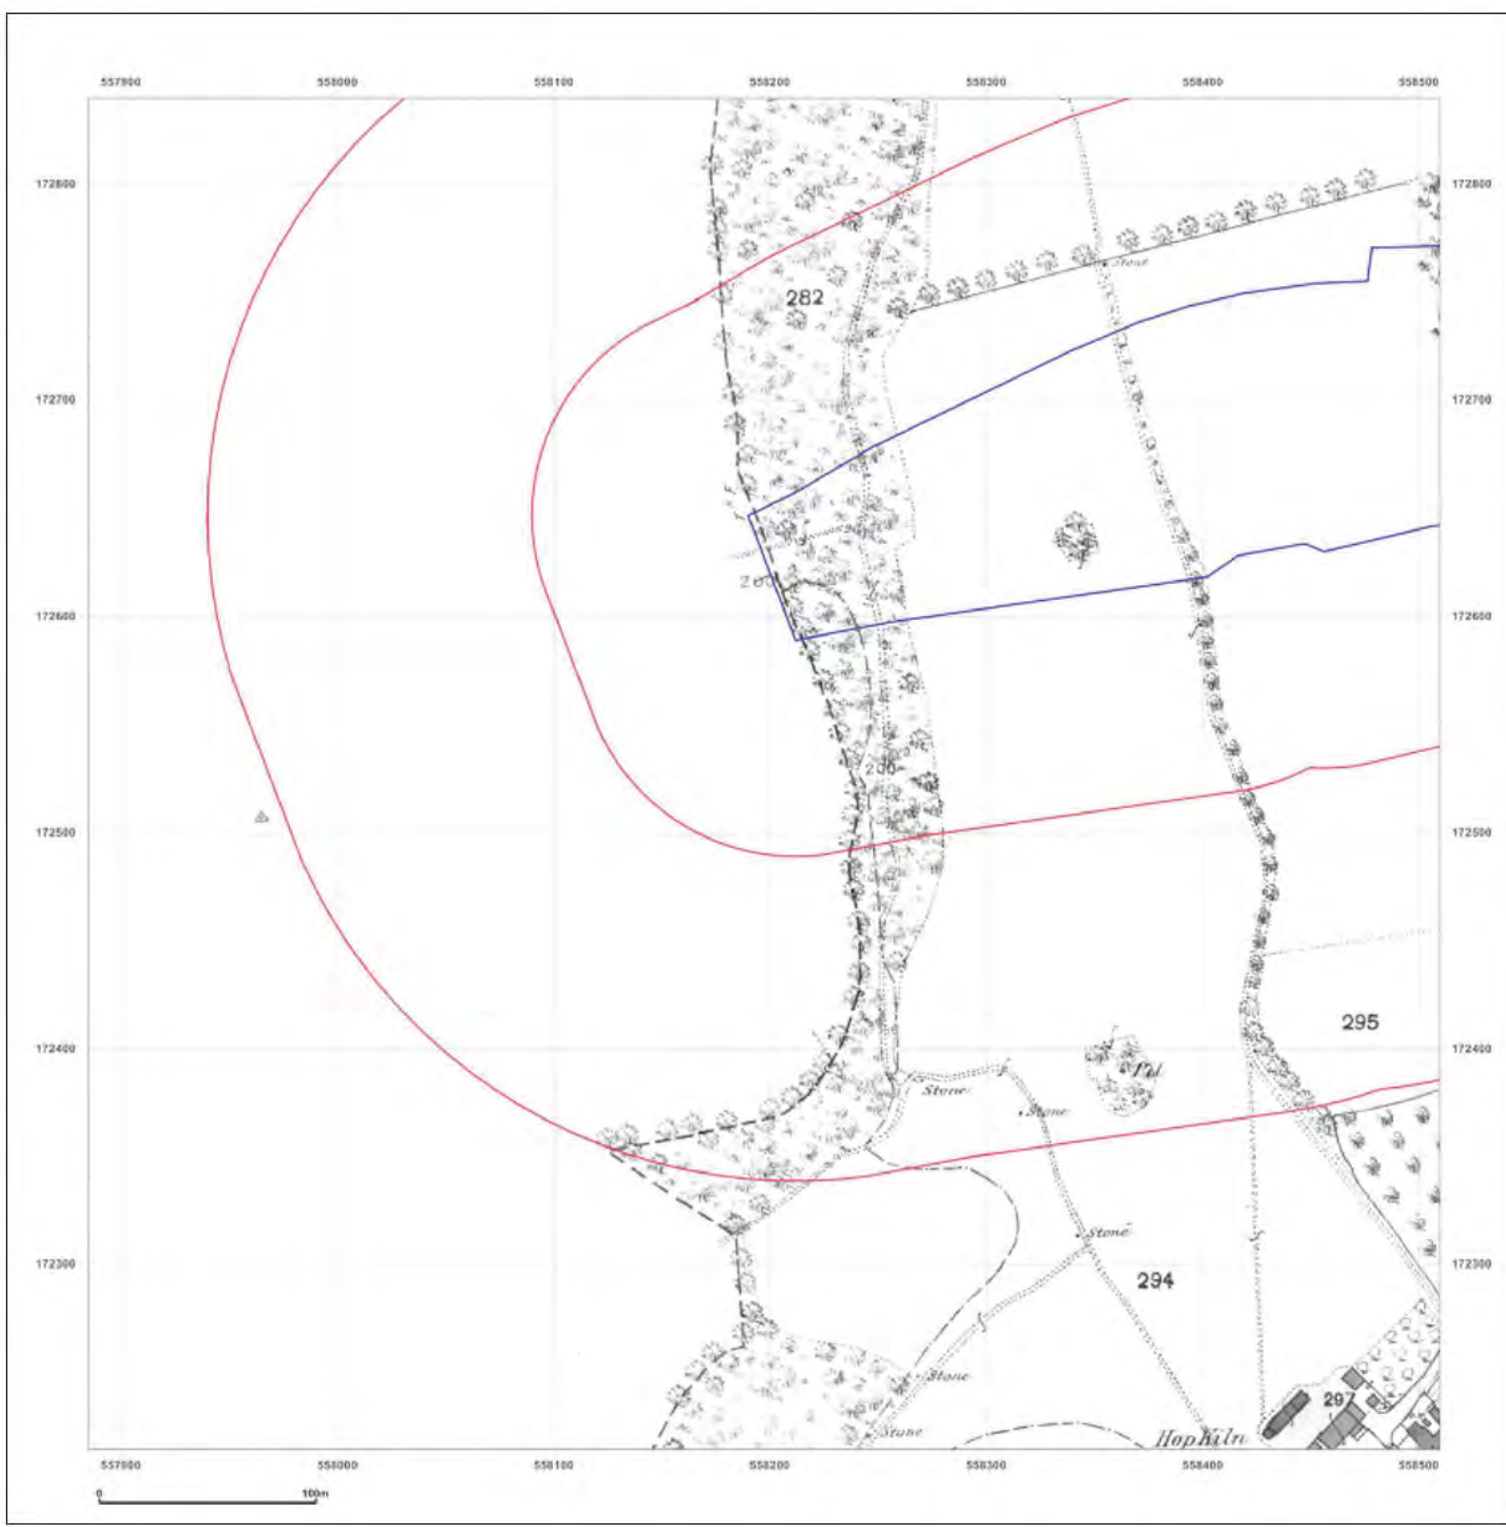

© Crown copyright and database rights 2018 Ordnance Survey 100035207

Production date: 22 July 2020

Map legend available at: [Redacted]

Site Details:

London resort

Client Ref: London Resort
Report Ref: GSIP-2020-10332-1119_LS_1_2
Grid Ref: 558197, 172527