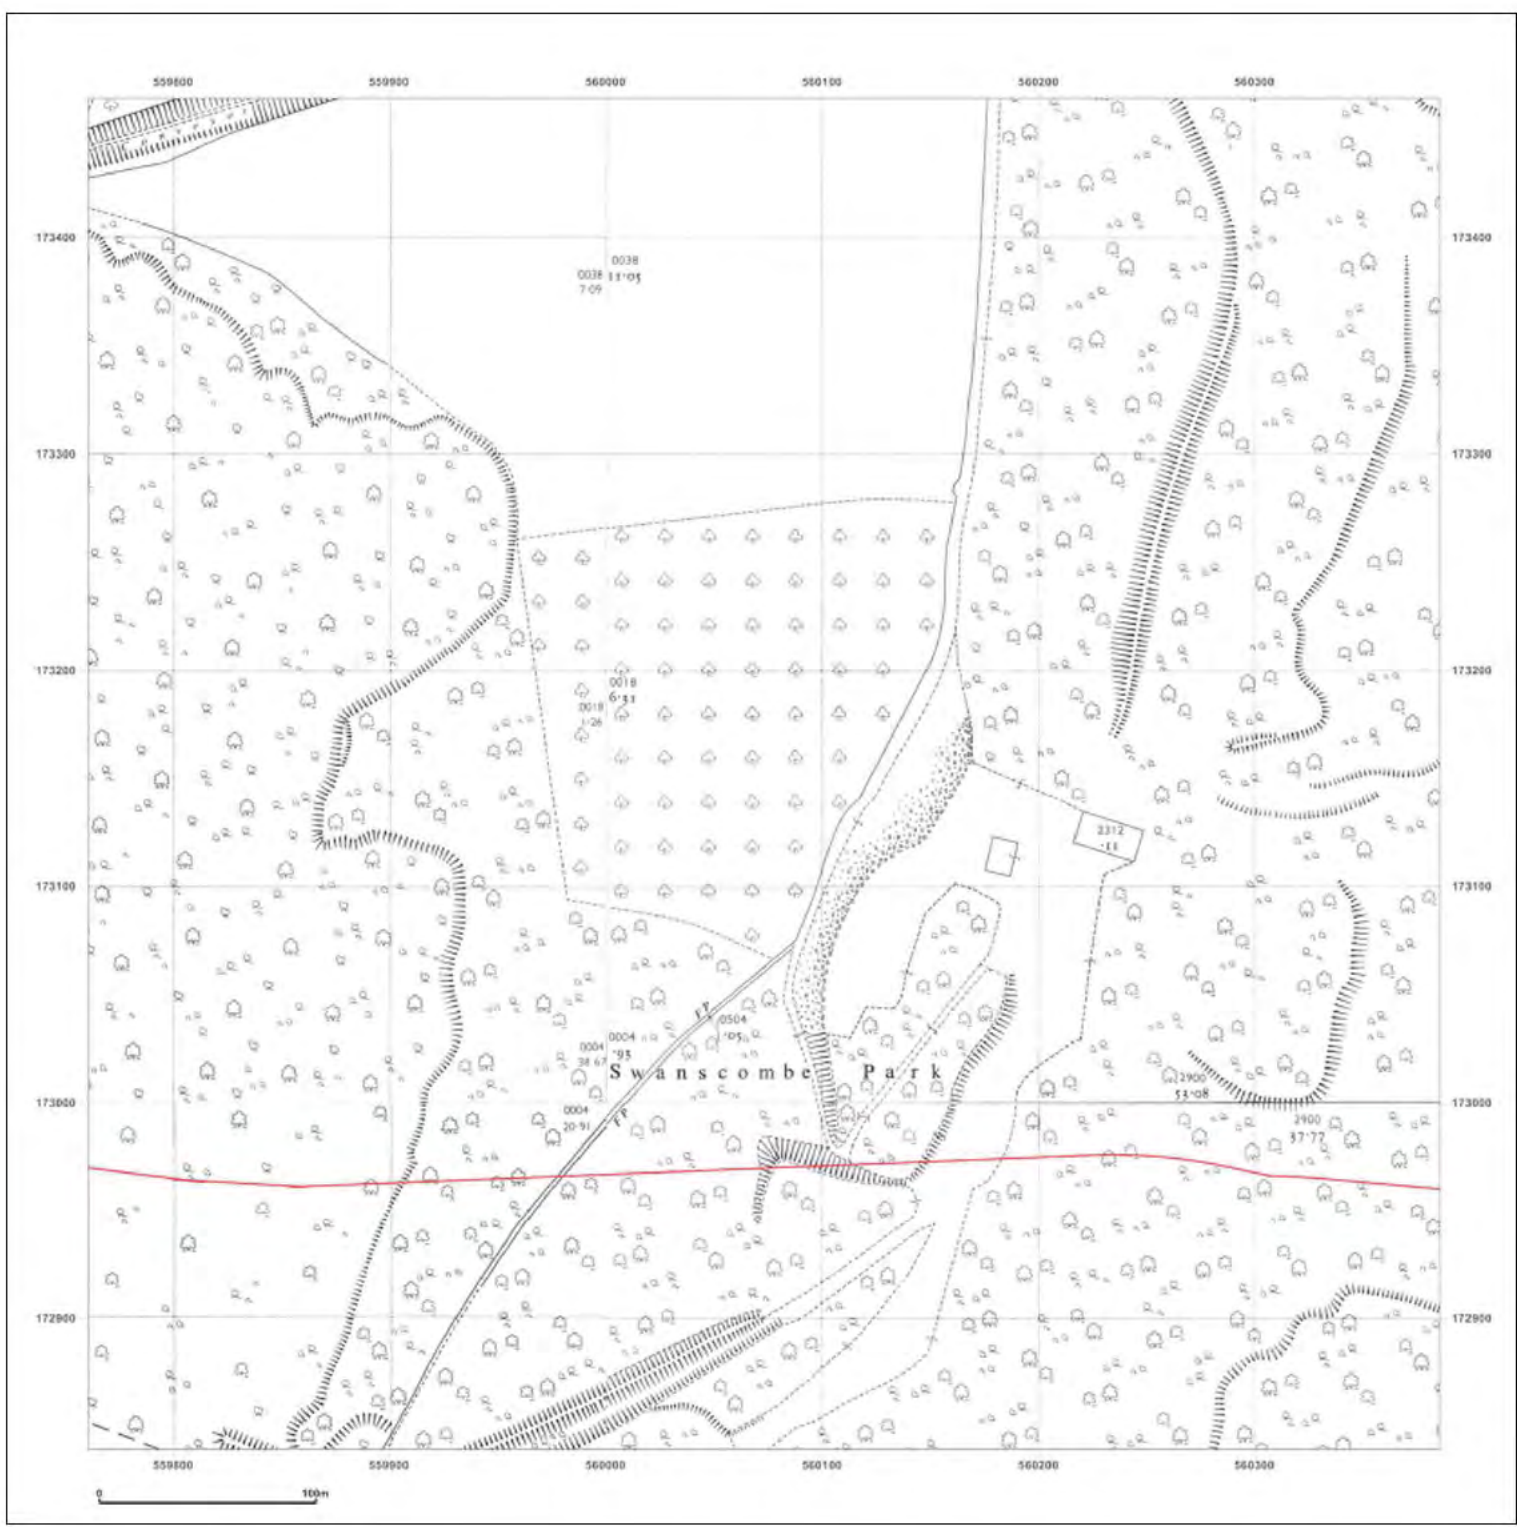

© Crown copyright and database rights 2018 Ordnance Survey 100035207

Production date: 22 July 2020

Map legend available at:

Site Details:

London resort

Client Ref: London Resort
Report Ref: GSIP-2020-10332-1119_LS_4_3
Grid Ref: 560073, 173152