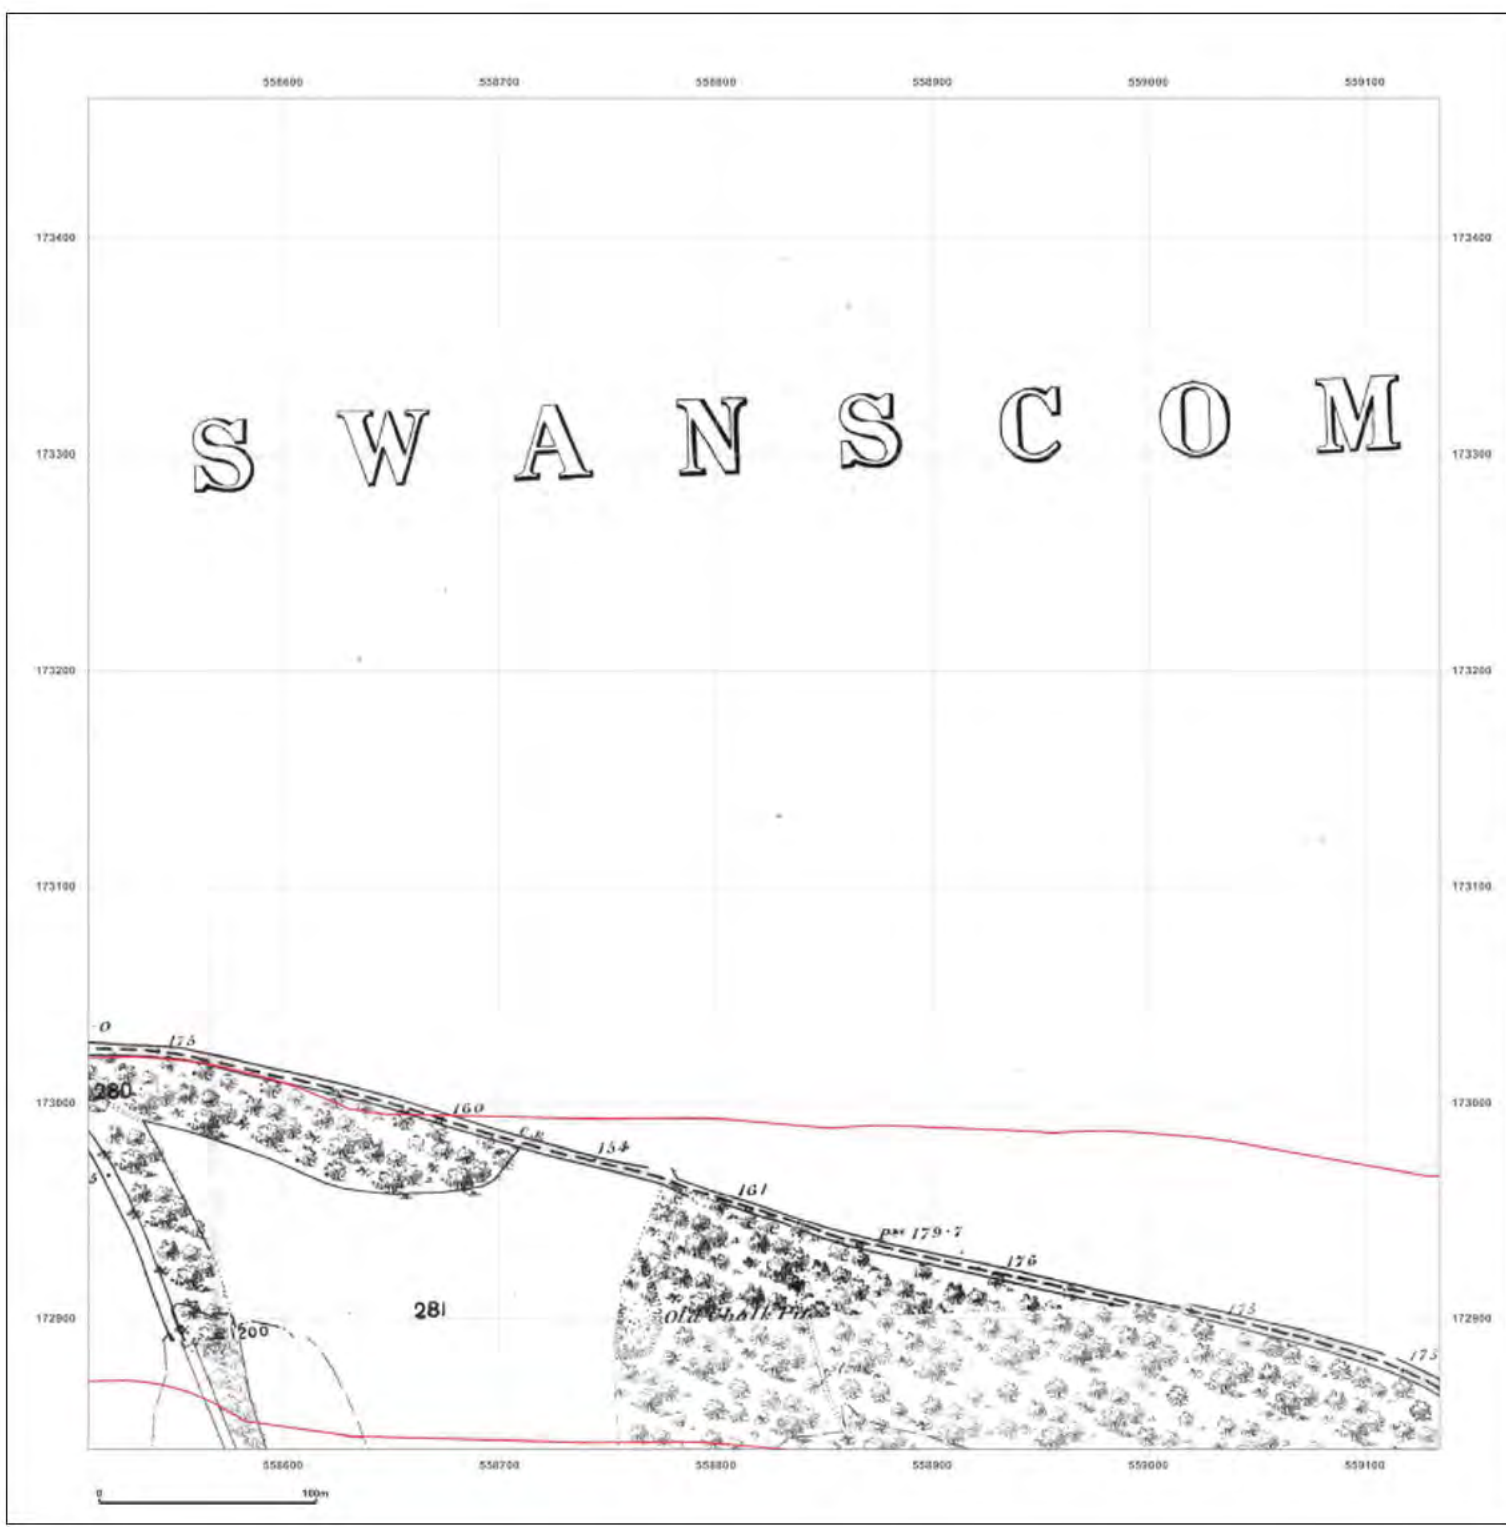

Production date: 22 July 2020

Map legend available at: [REDACTED]

Site Details:

London resort

Client Ref: London Resort
Report Ref: GSIP-2020-10332-1119_LS_2_3
Grid Ref: 558822, 173152

Map Name: County Series