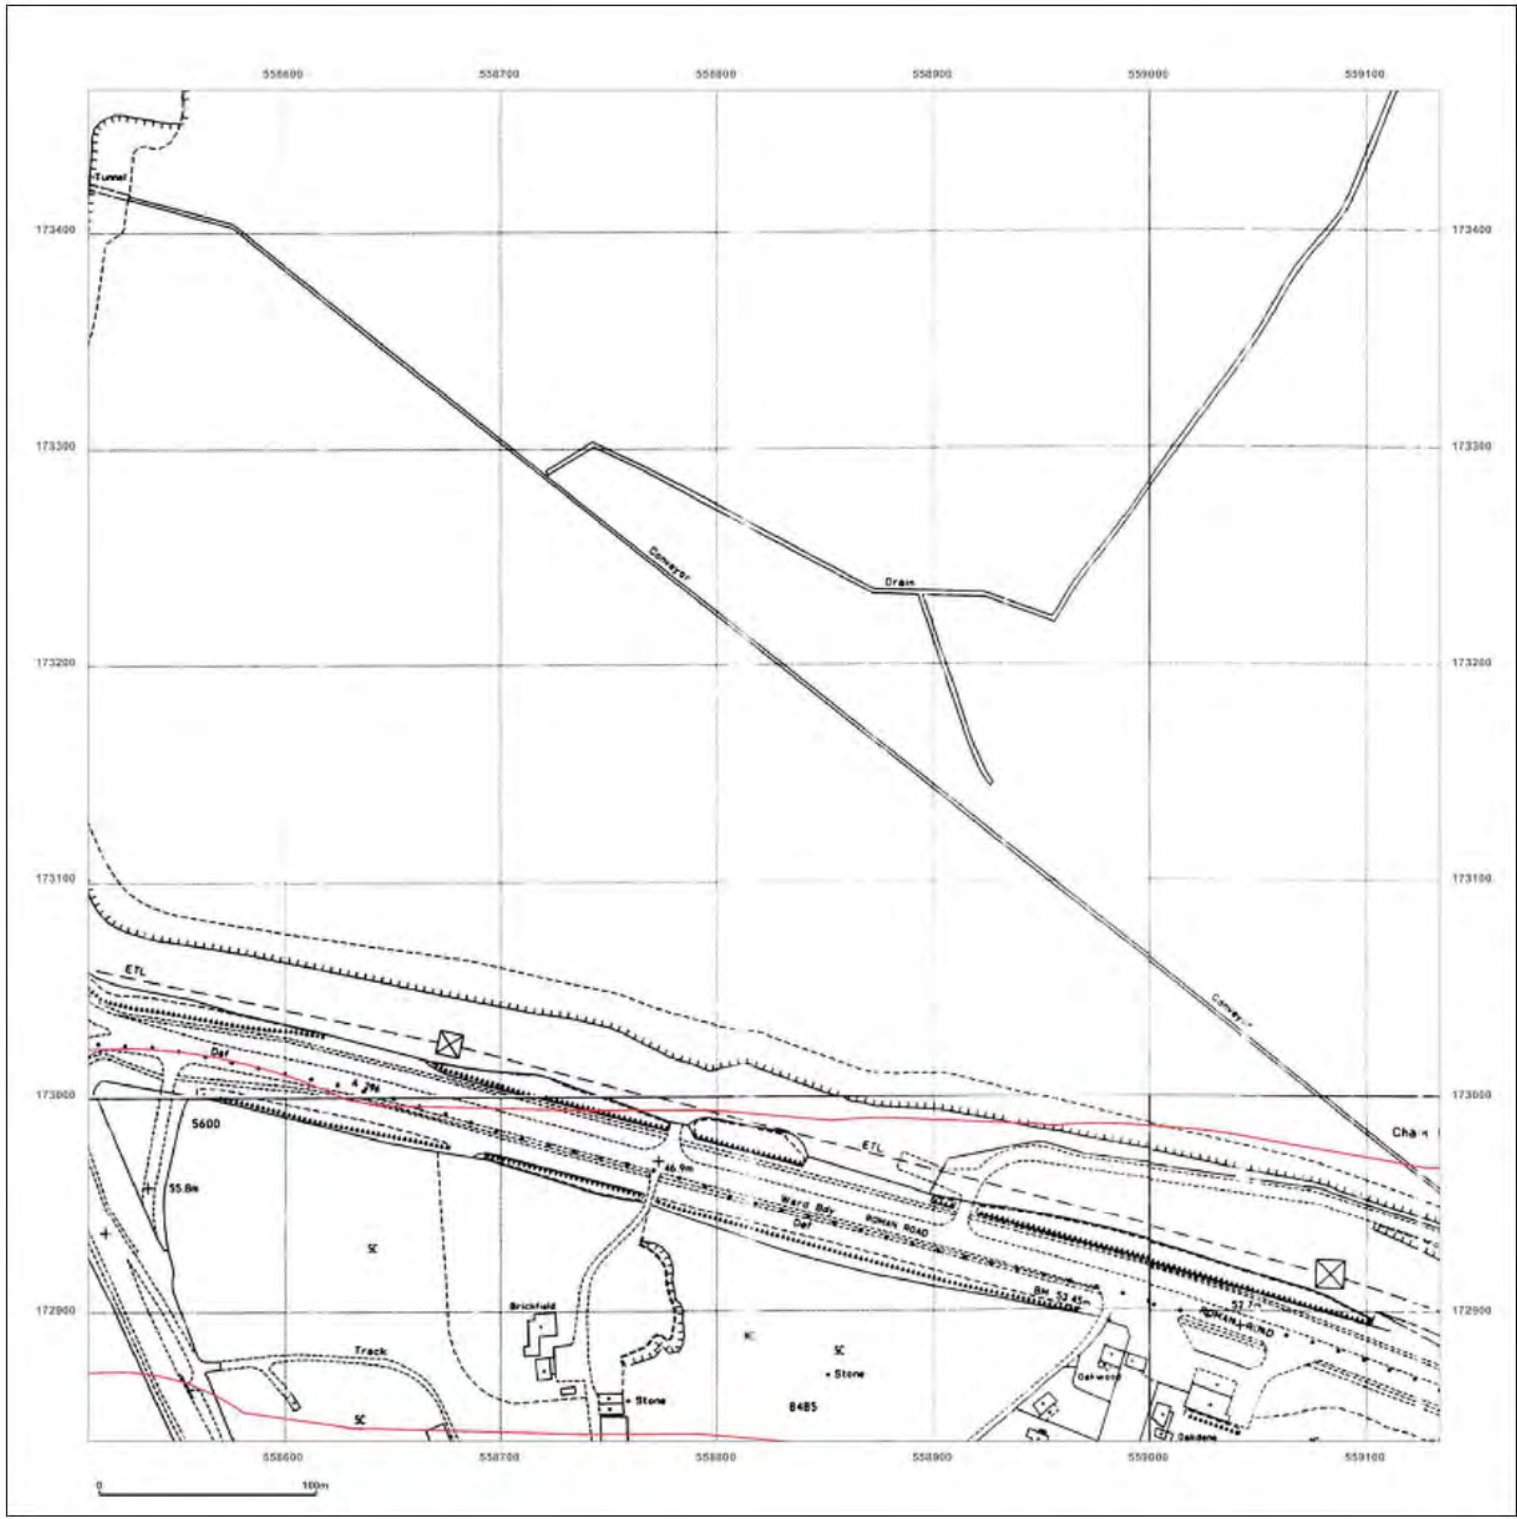

Surveyed N/A	Surveyed N/A
Revised N/A	Revised N/A
Edition N/A	Edition N/A
Copyright 1992	Copyright 1992
Levelled N/A	Levelled N/A

Produced by
Groundsure Insights
T: 08444 159000
E: [REDACTED]
W: www.groundsure.com

© Crown copyright and database rights 2018 Ordnance Survey 100035207

Production date: 22 July 2020

Map legend available at: [REDACTED]