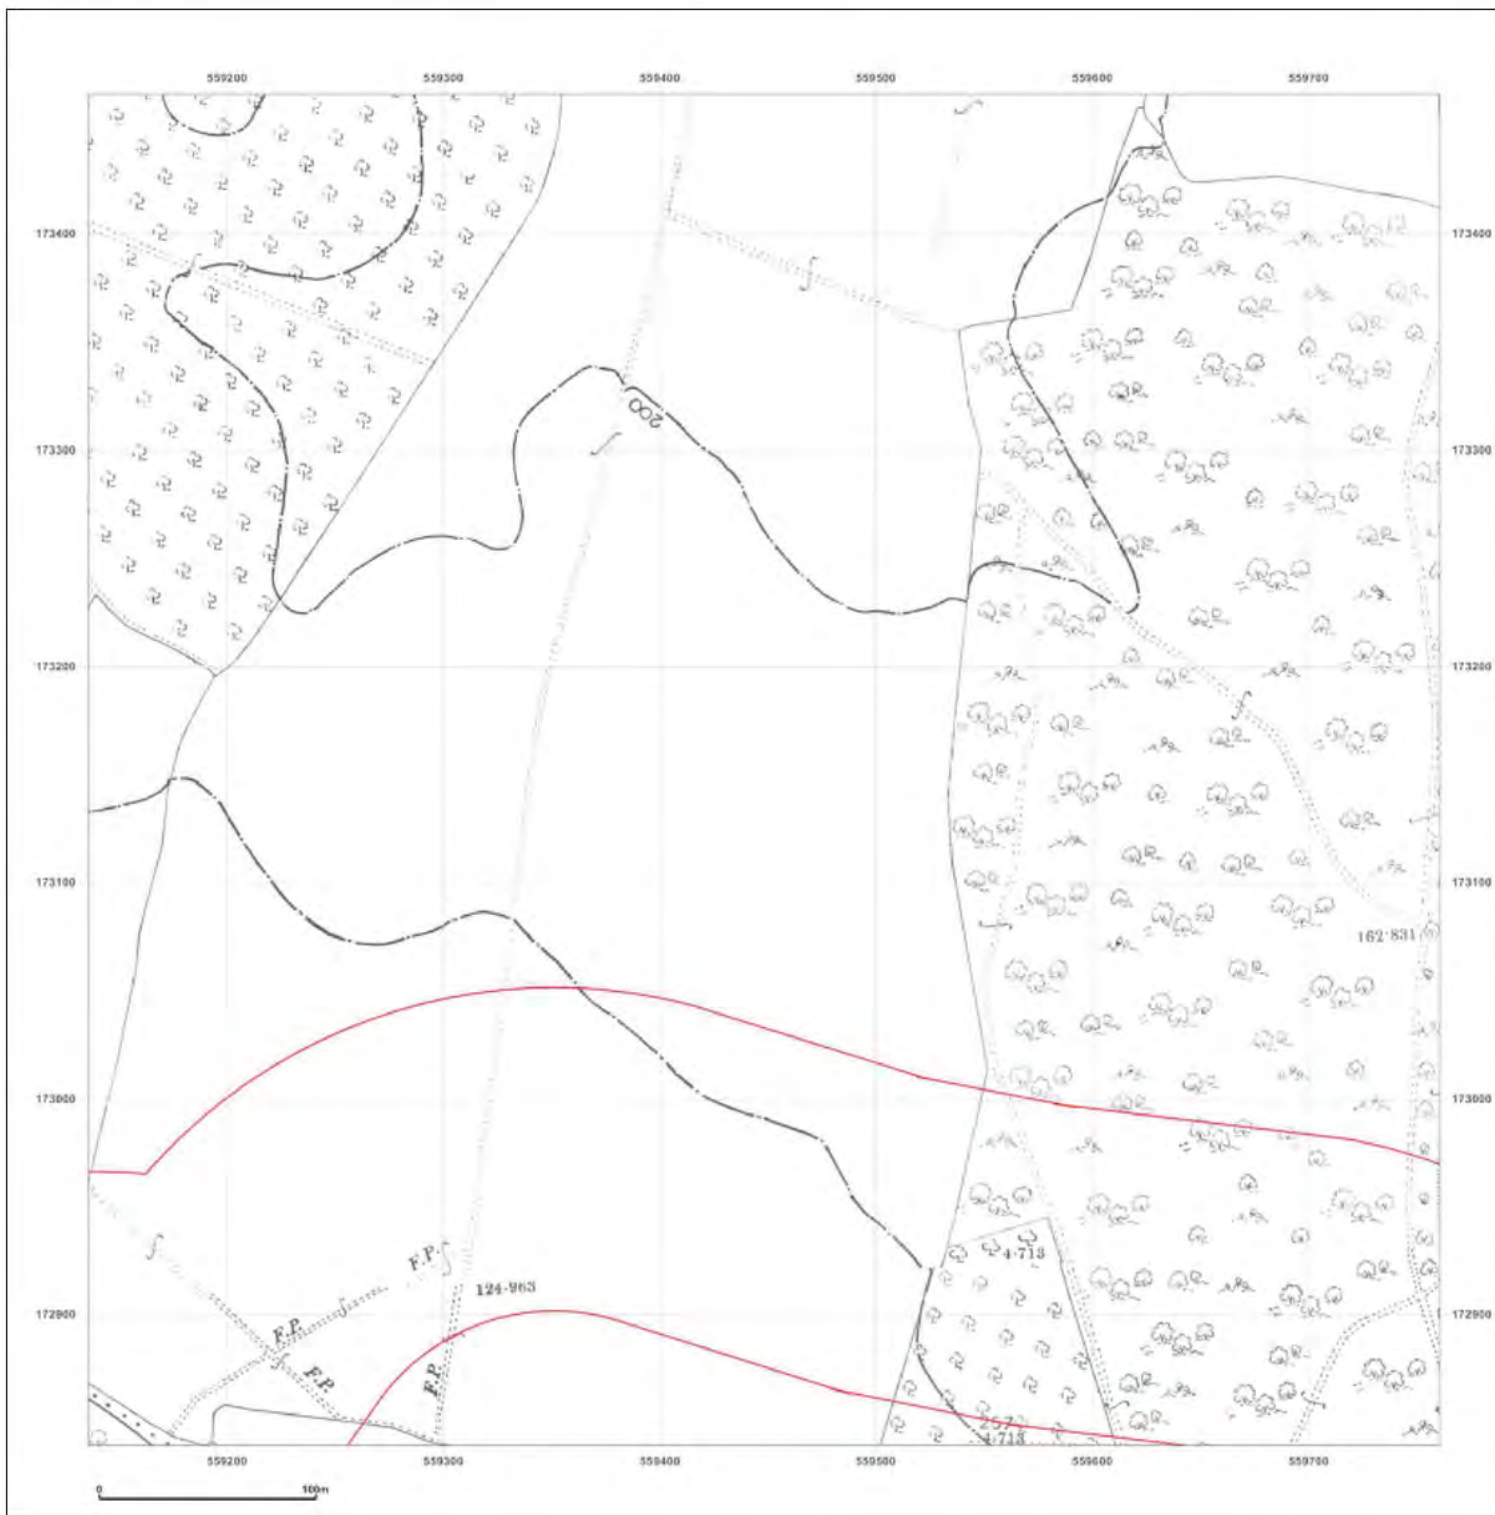

Site Details:

London resort

Client Ref: London Resort
Report Ref: GSIP-2020-10332-1119_LS_3_3
Grid Ref: 559448, 173152

Map Name: County Series

Map date: 1897

Scale: 1:2,500

Printed at: 1:2,500

Surveyed 1897
Revised 1897
Edition N/A
Copyright N/A
Levelled N/A

Surveyed 1897
Revised 1897
Edition N/A
Copyright N/A
Levelled N/A

Surveyed 1897
Revised 1897
Edition N/A
Copyright N/A
Levelled N/A

Produced by
Groundsure Insights
T: 08444 159000
E: [REDACTED]
W: www.groundsure.com

© Crown copyright and database rights 2018 Ordnance Survey 100035207

Production date: 22 July 2020

Map legend available at:
[REDACTED]