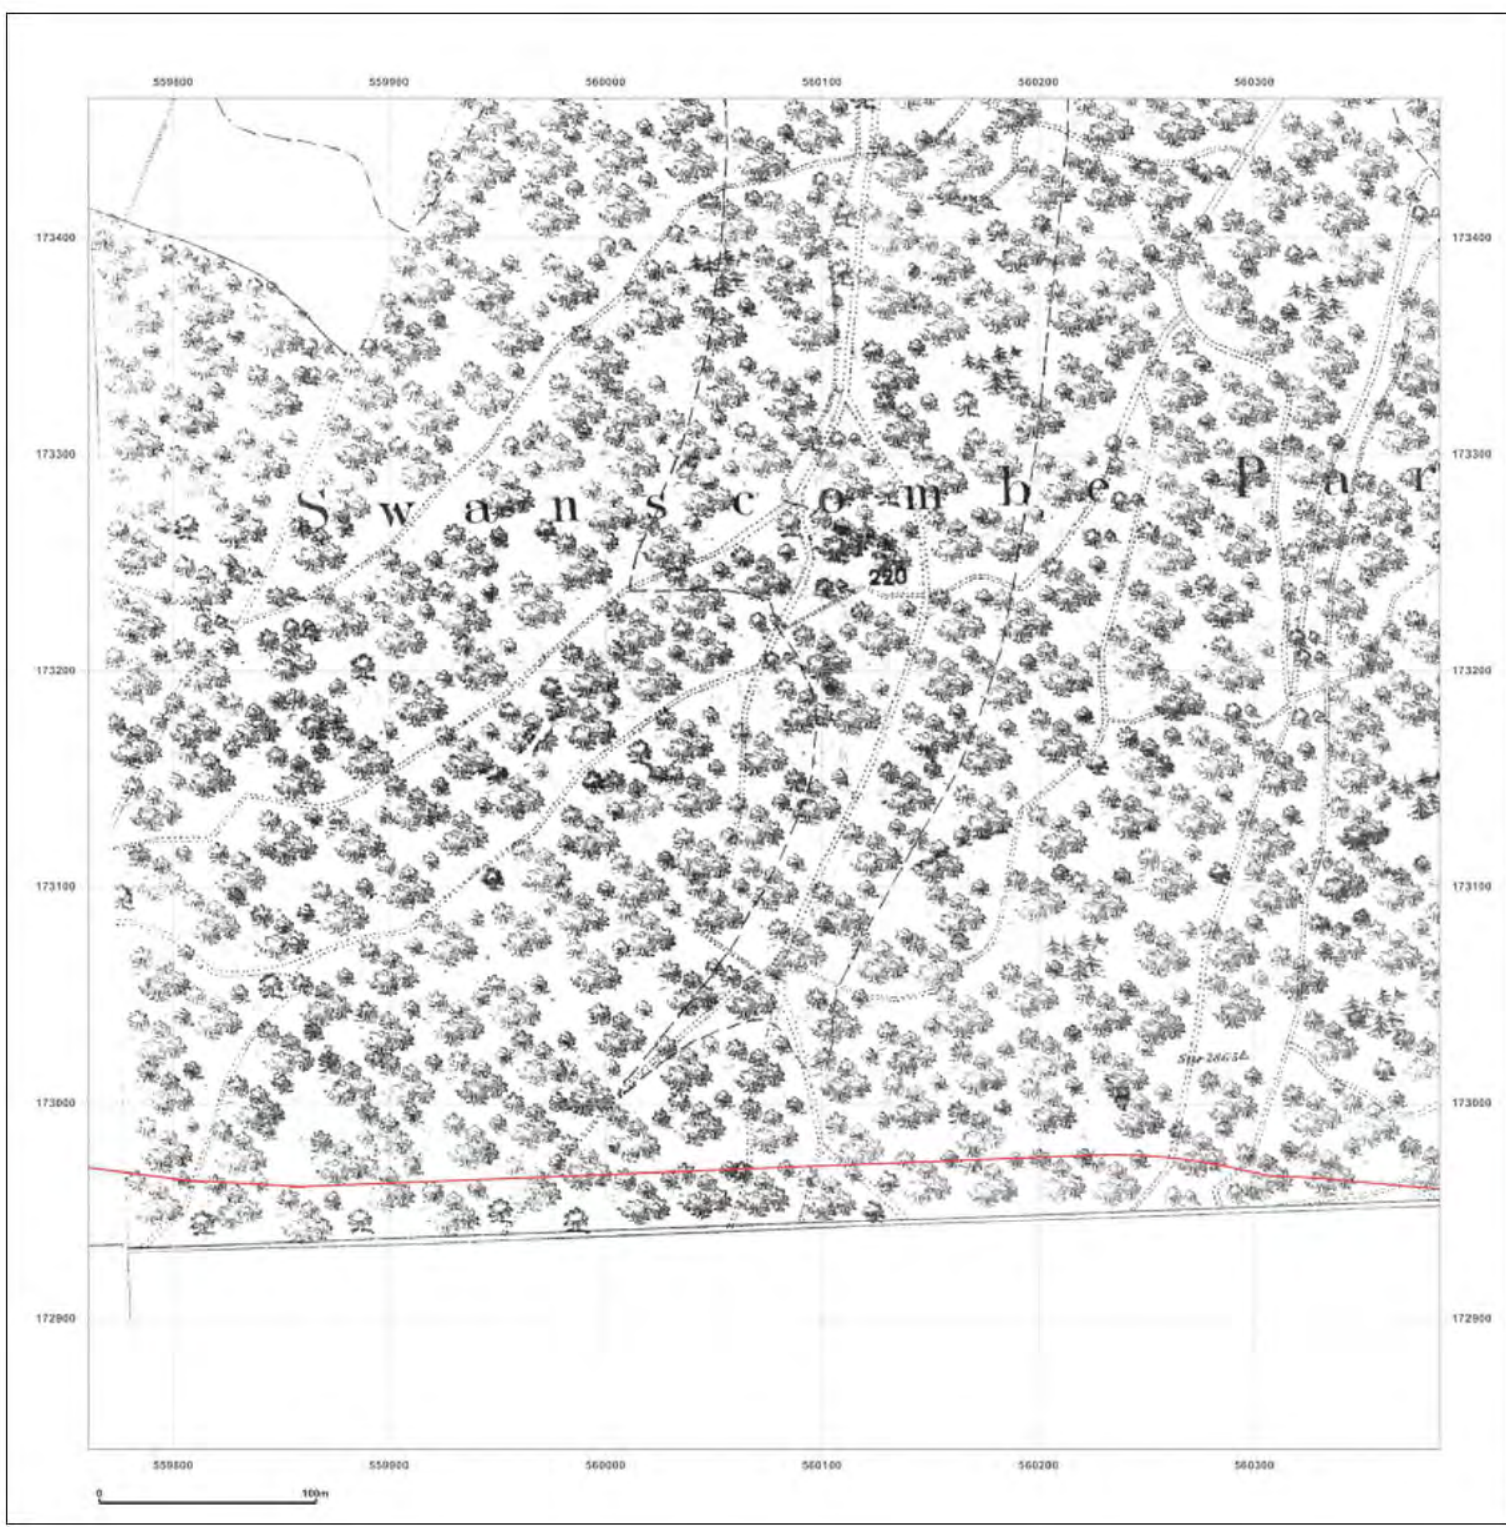

© Crown copyright and database rights 2018 Ordnance Survey 100035207

Production date: 22 July 2020

Map legend available at: [REDACTED]

Site Details:

London resort

Client Ref: London Resort
Report Ref: GSIP-2020-10332-1119_LS_4_3
Grid Ref: 560073, 173152