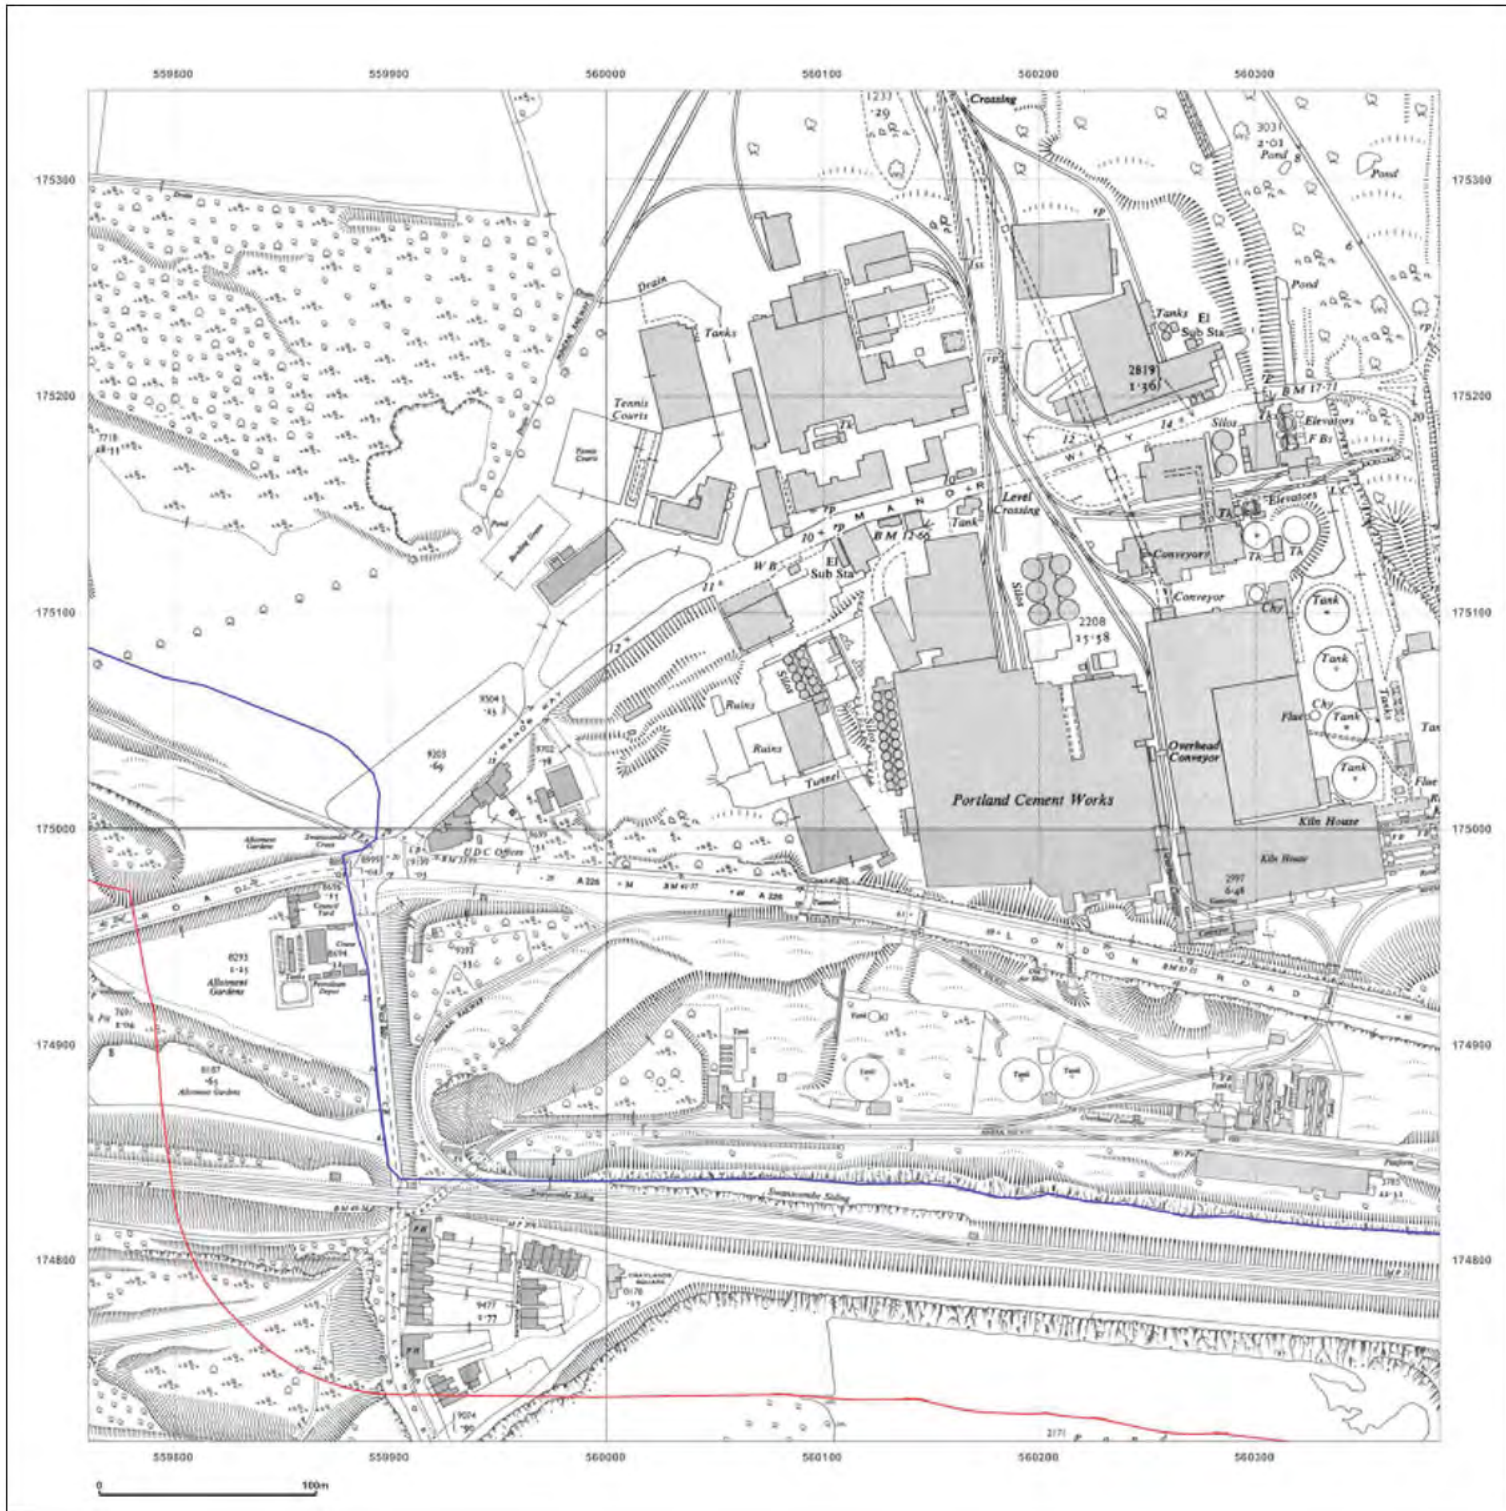

Site Details:

London resort

Client Ref: London Resort
Report Ref: GSIP-2020-10332-1119_LS_4_6
Grid Ref: 560073, 175029

Map Name: National Grid

Map date: 1952

Scale: 1:2,500

Printed at: 1:2,500

Surveyed 1952
Revised 1952
Edition N/A
Copyright N/A
Levelled 1952

Surveyed 1952
Revised 1952
Edition N/A
Copyright N/A
Levelled 1952

Produced by
Groundsure Insights
T: 08444 159000
E: [REDACTED]
W: www.groundsure.com

© Crown copyright and database rights 2018 Ordnance Survey 100035207

Production date: 22 July 2020

Map legend available at: