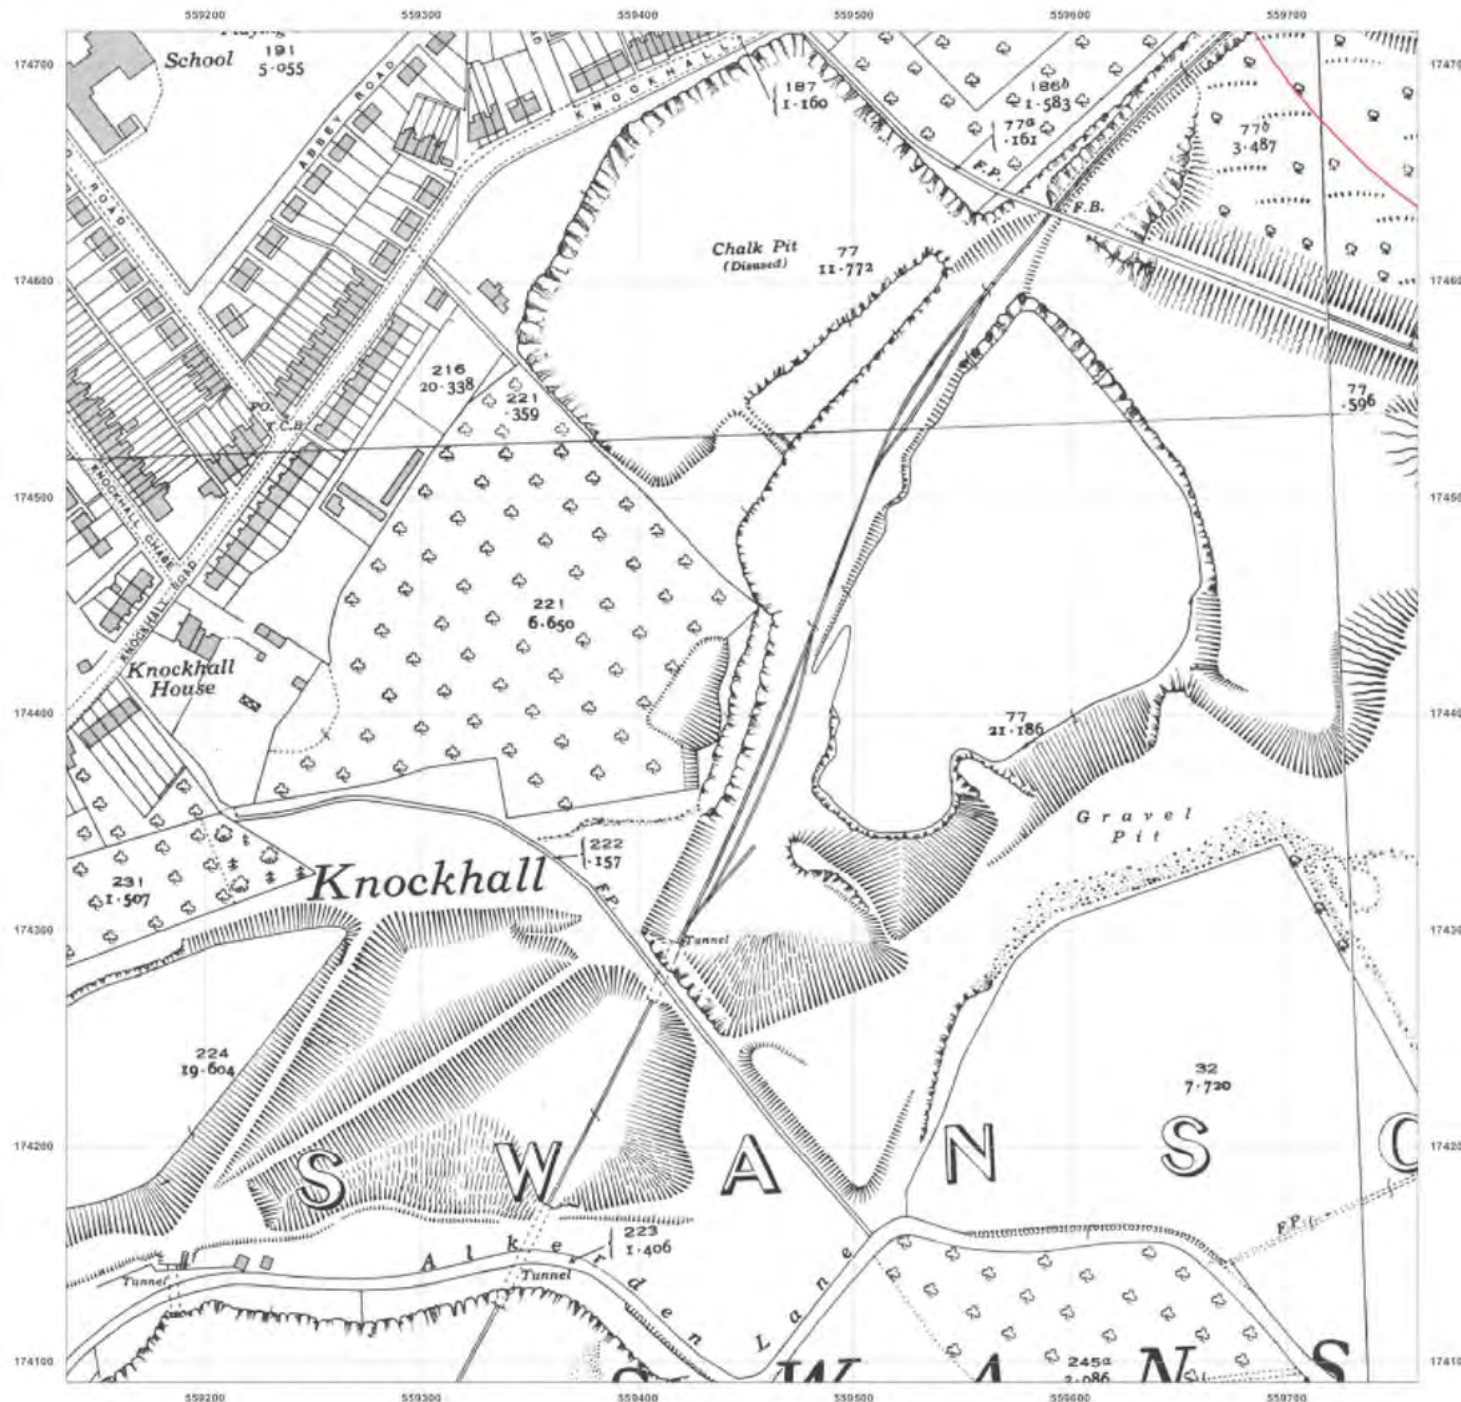

© Crown copyright and database rights 2018 Ordnance Survey 100035207

Production date: 22 July 2020

Map legend available at:

Site Details:

London resort

Client Ref: London Resort
Report Ref: GSIP-2020-10332-1119_LS_3_5
Grid Ref: 559448, 174403