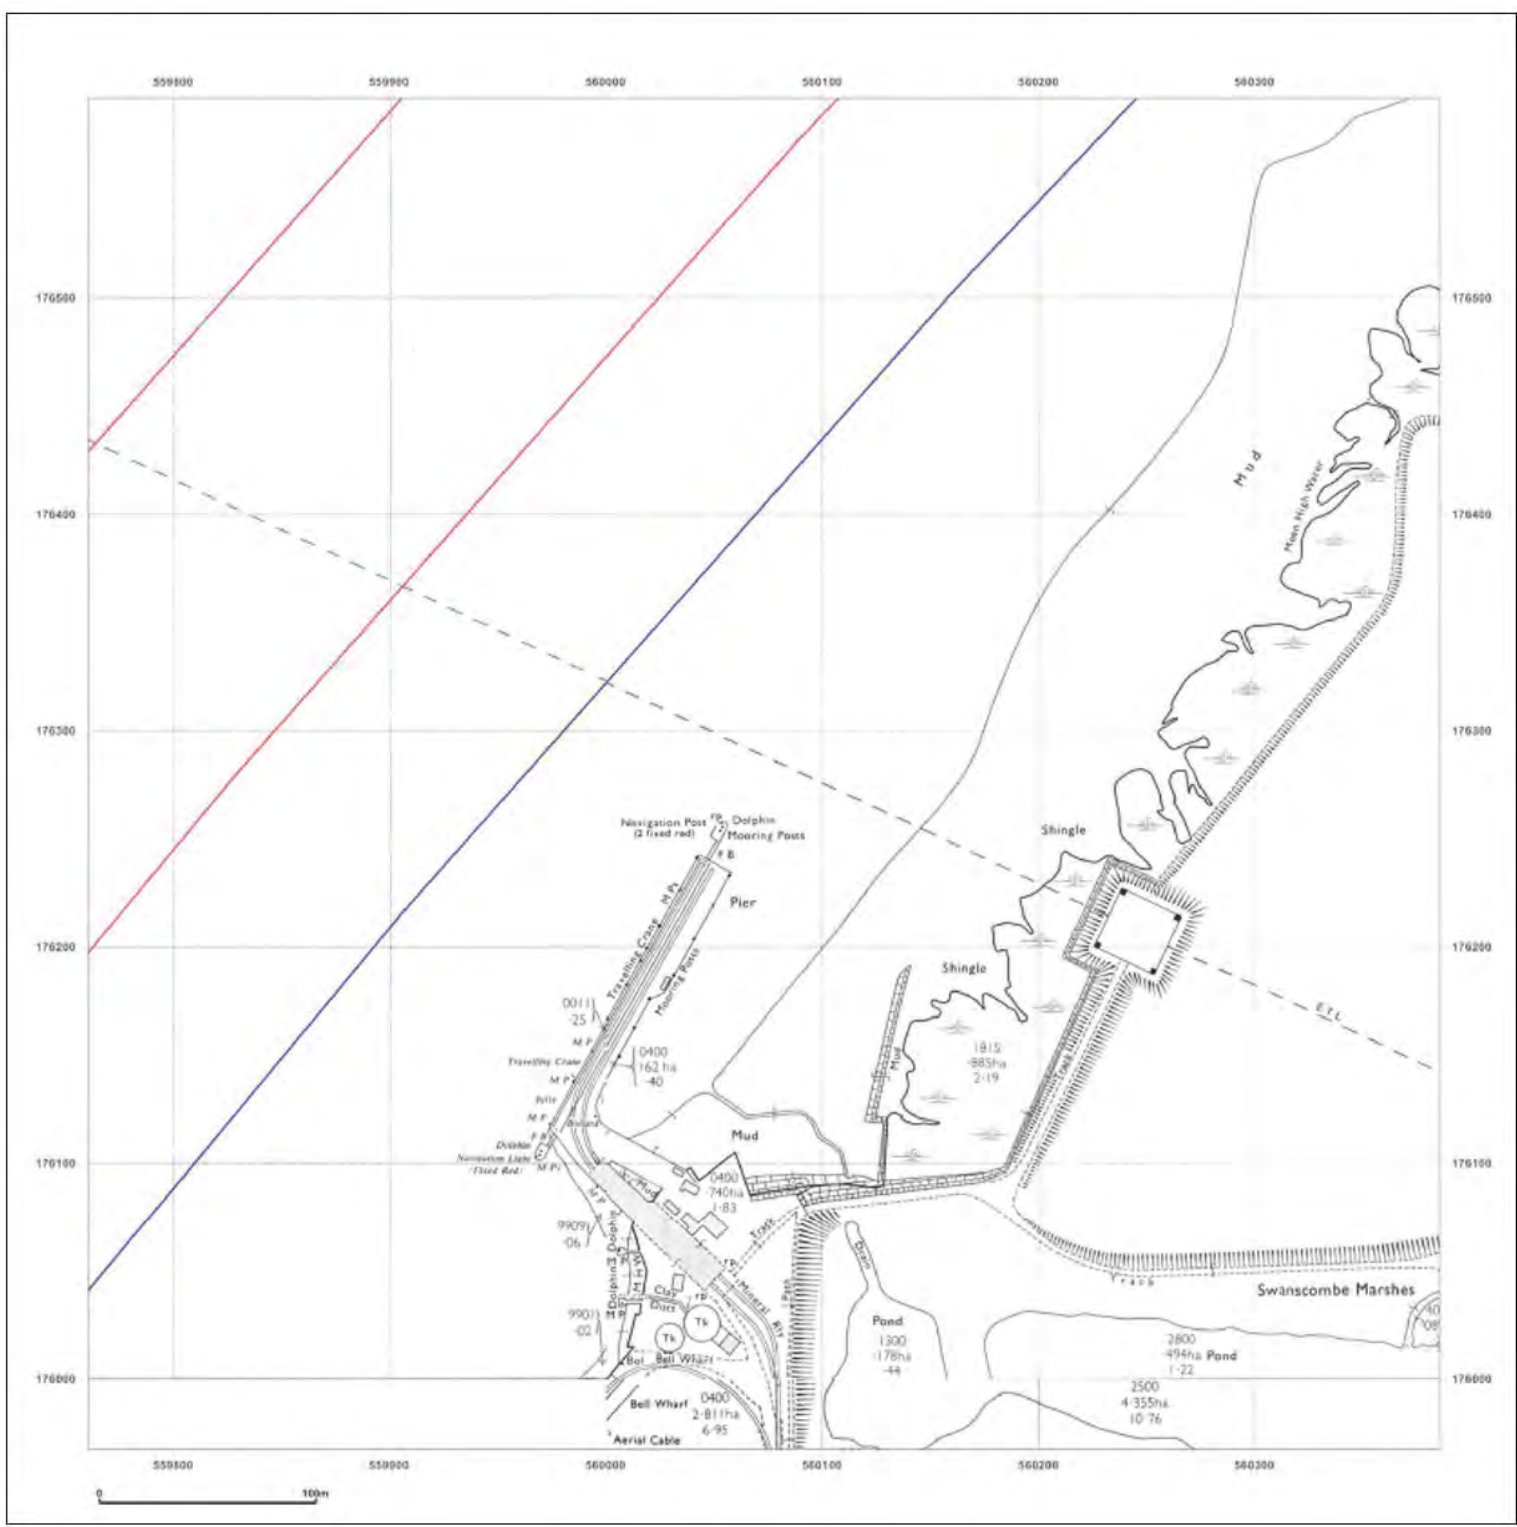

© Crown copyright and database rights 2018 Ordnance Survey 100035207

Production date: 22 July 2020

Map legend available at: [Redacted]

Site Details:

London resort

Client Ref: London Resort
Report Ref: GSIP-2020-10332-1119_LS_4_8
Grid Ref: 560073, 176280