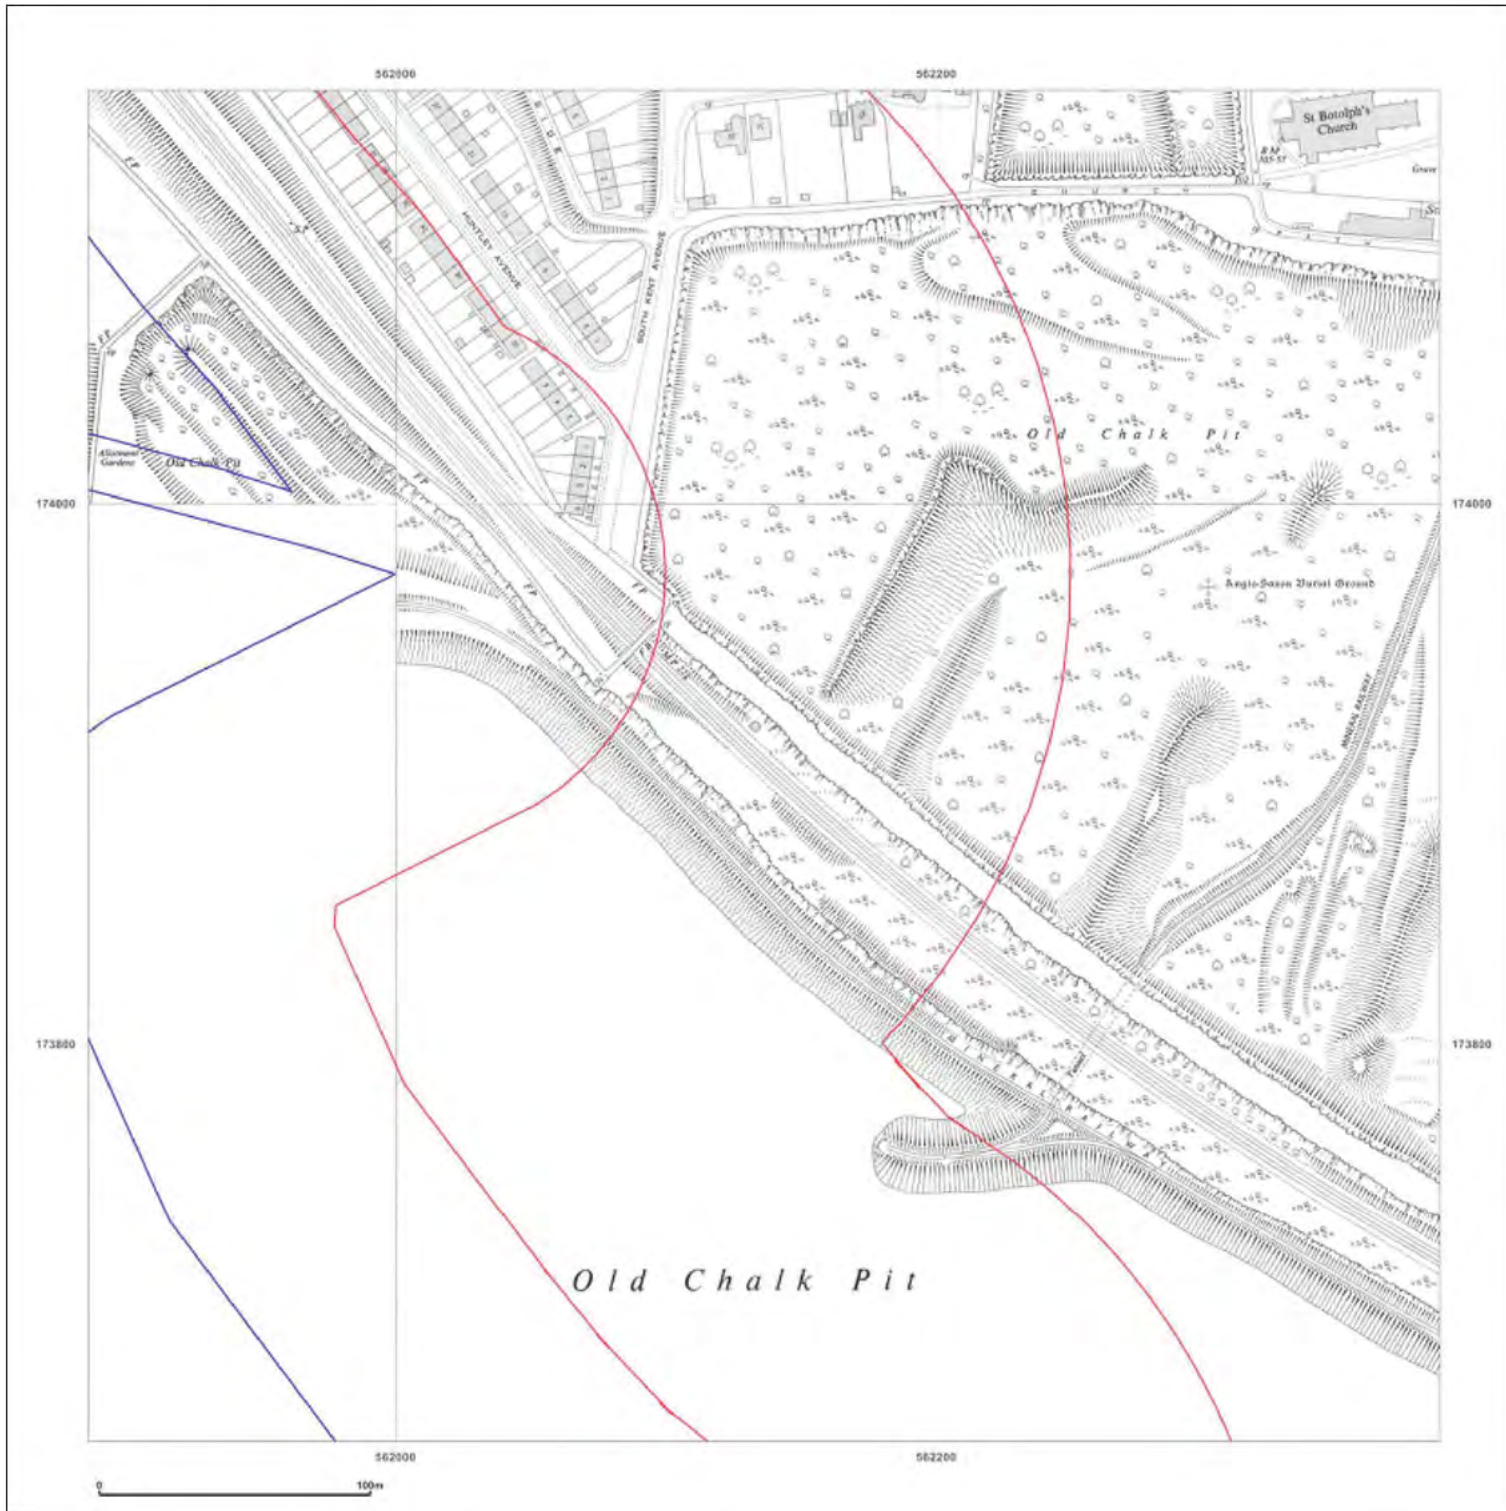

Site Details:

London resort

Client Ref: London Resort
Report Ref: GSIP-2020-10332-1119_1250scale_9_5
Grid Ref: 562136, 173903

Map Name: National Grid

Map date: 1952

Scale: 1:1,250

Printed at: 1:2,000

Surveyed 1952
Revised 1952
Edition N/A
Copyright N/A
Levelled 1952

Surveyed 1952
Revised 1952
Edition N/A
Copyright N/A
Levelled 1952

Surveyed 1952
Revised 1952
Edition N/A
Copyright N/A
Levelled 1952

Produced by
Groundsure Insights
T: 08444 159000
E: [REDACTED]
W: www.groundsure.com

© Crown copyright and database rights 2018 Ordnance Survey 100035207

Production date: 22 July 2020

Map legend available at:
[REDACTED]