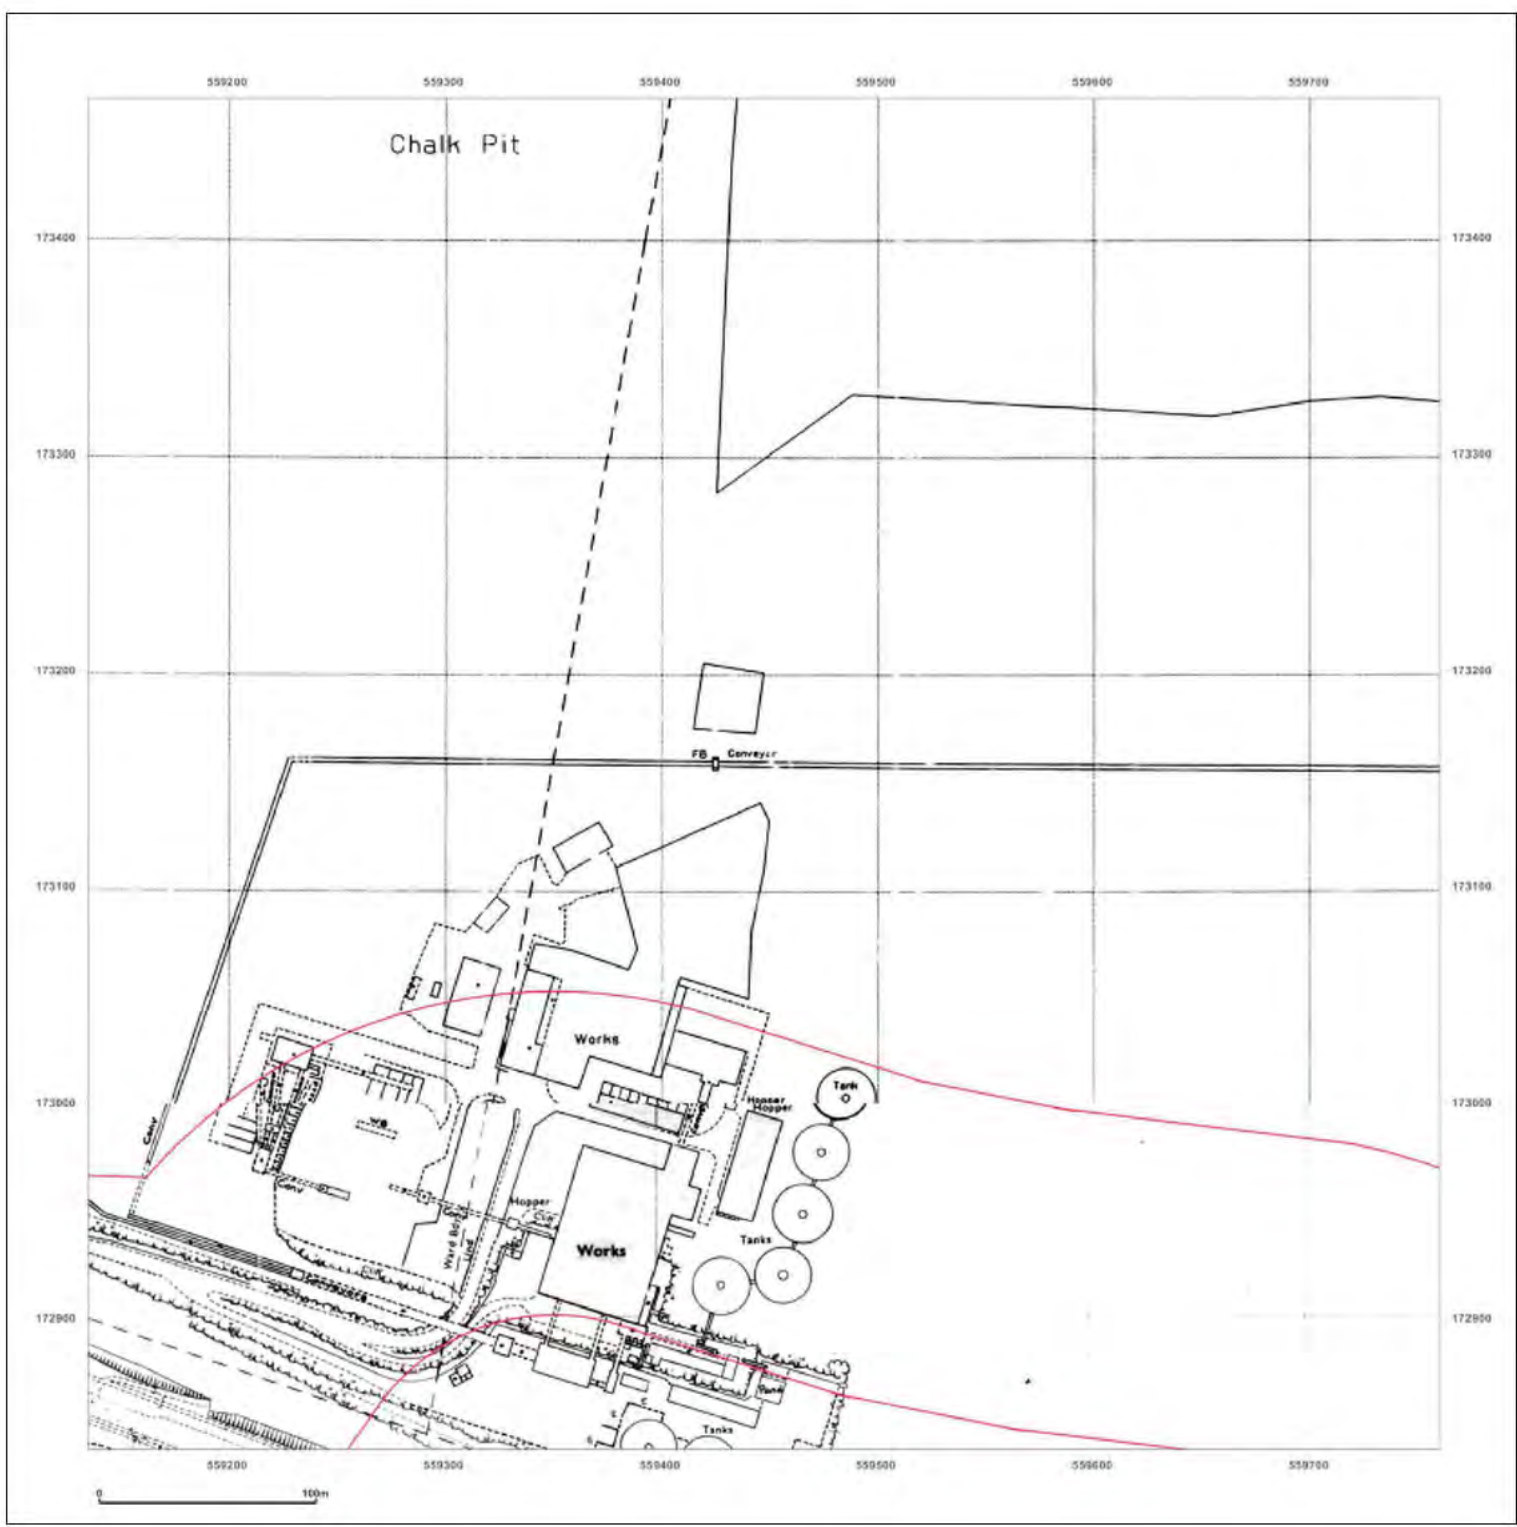

Powered by

Produced by
 Groundsure Insights
 T: 08444 159000
 E: [REDACTED]
 W: www.groundsure.com

© Crown copyright and database rights 2018 Ordnance Survey 100035207

Production date: 22 July 2020

Map legend available at: [REDACTED]