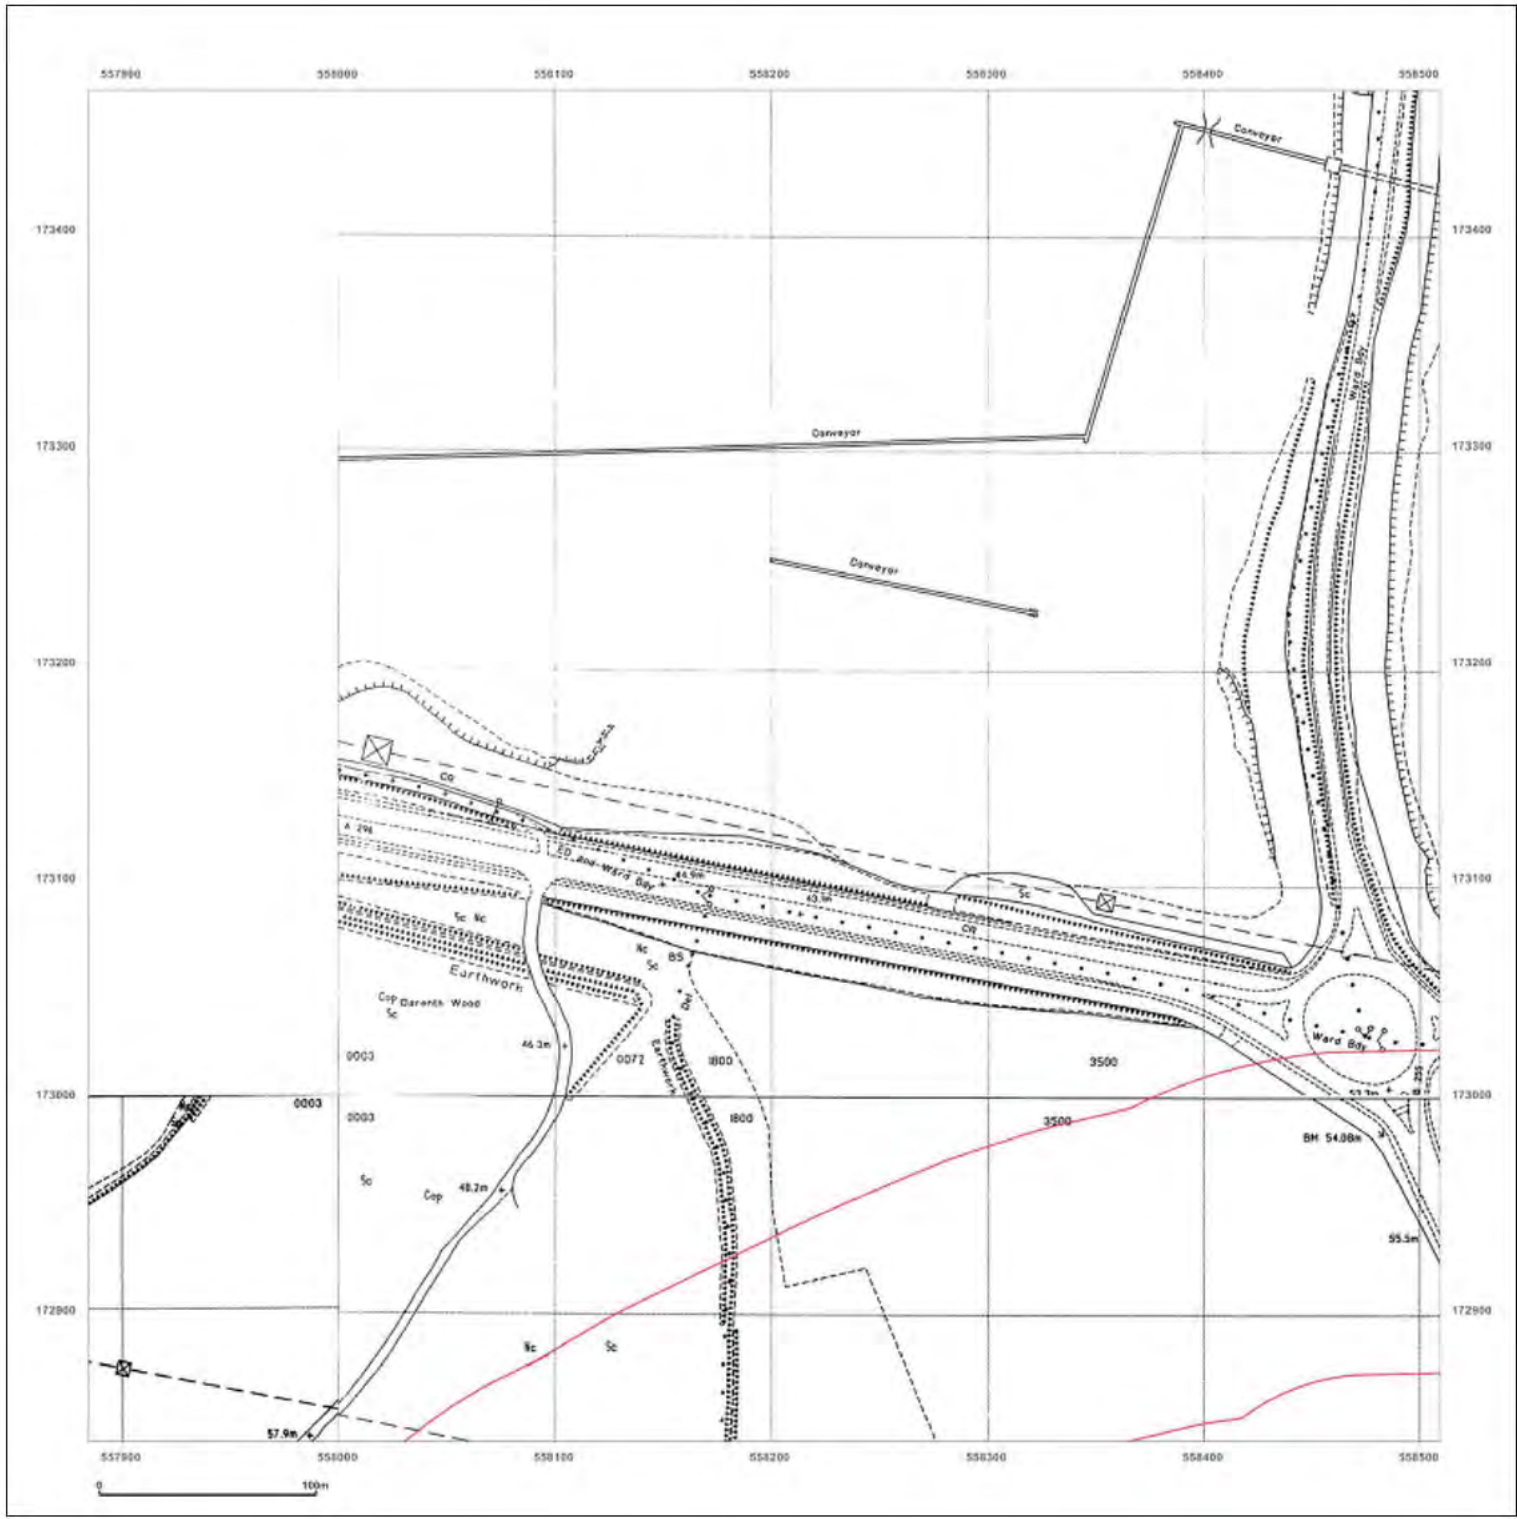

Site Details:

London resort

Client Ref: London Resort
Report Ref: GSIP-2020-10332-1119_LS_1_3
Grid Ref: 558197, 173152

Map Name: National Grid

Map date: 1993

Scale: 1:2,500

Printed at: 1:2,500

Produced by
Groundsure Insights
T: 08444 159000
E: [REDACTED]
W: www.groundsure.com

© Crown copyright and database rights 2018 Ordnance Survey 100035207

Production date: 22 July 2020

Map legend available at: [REDACTED]