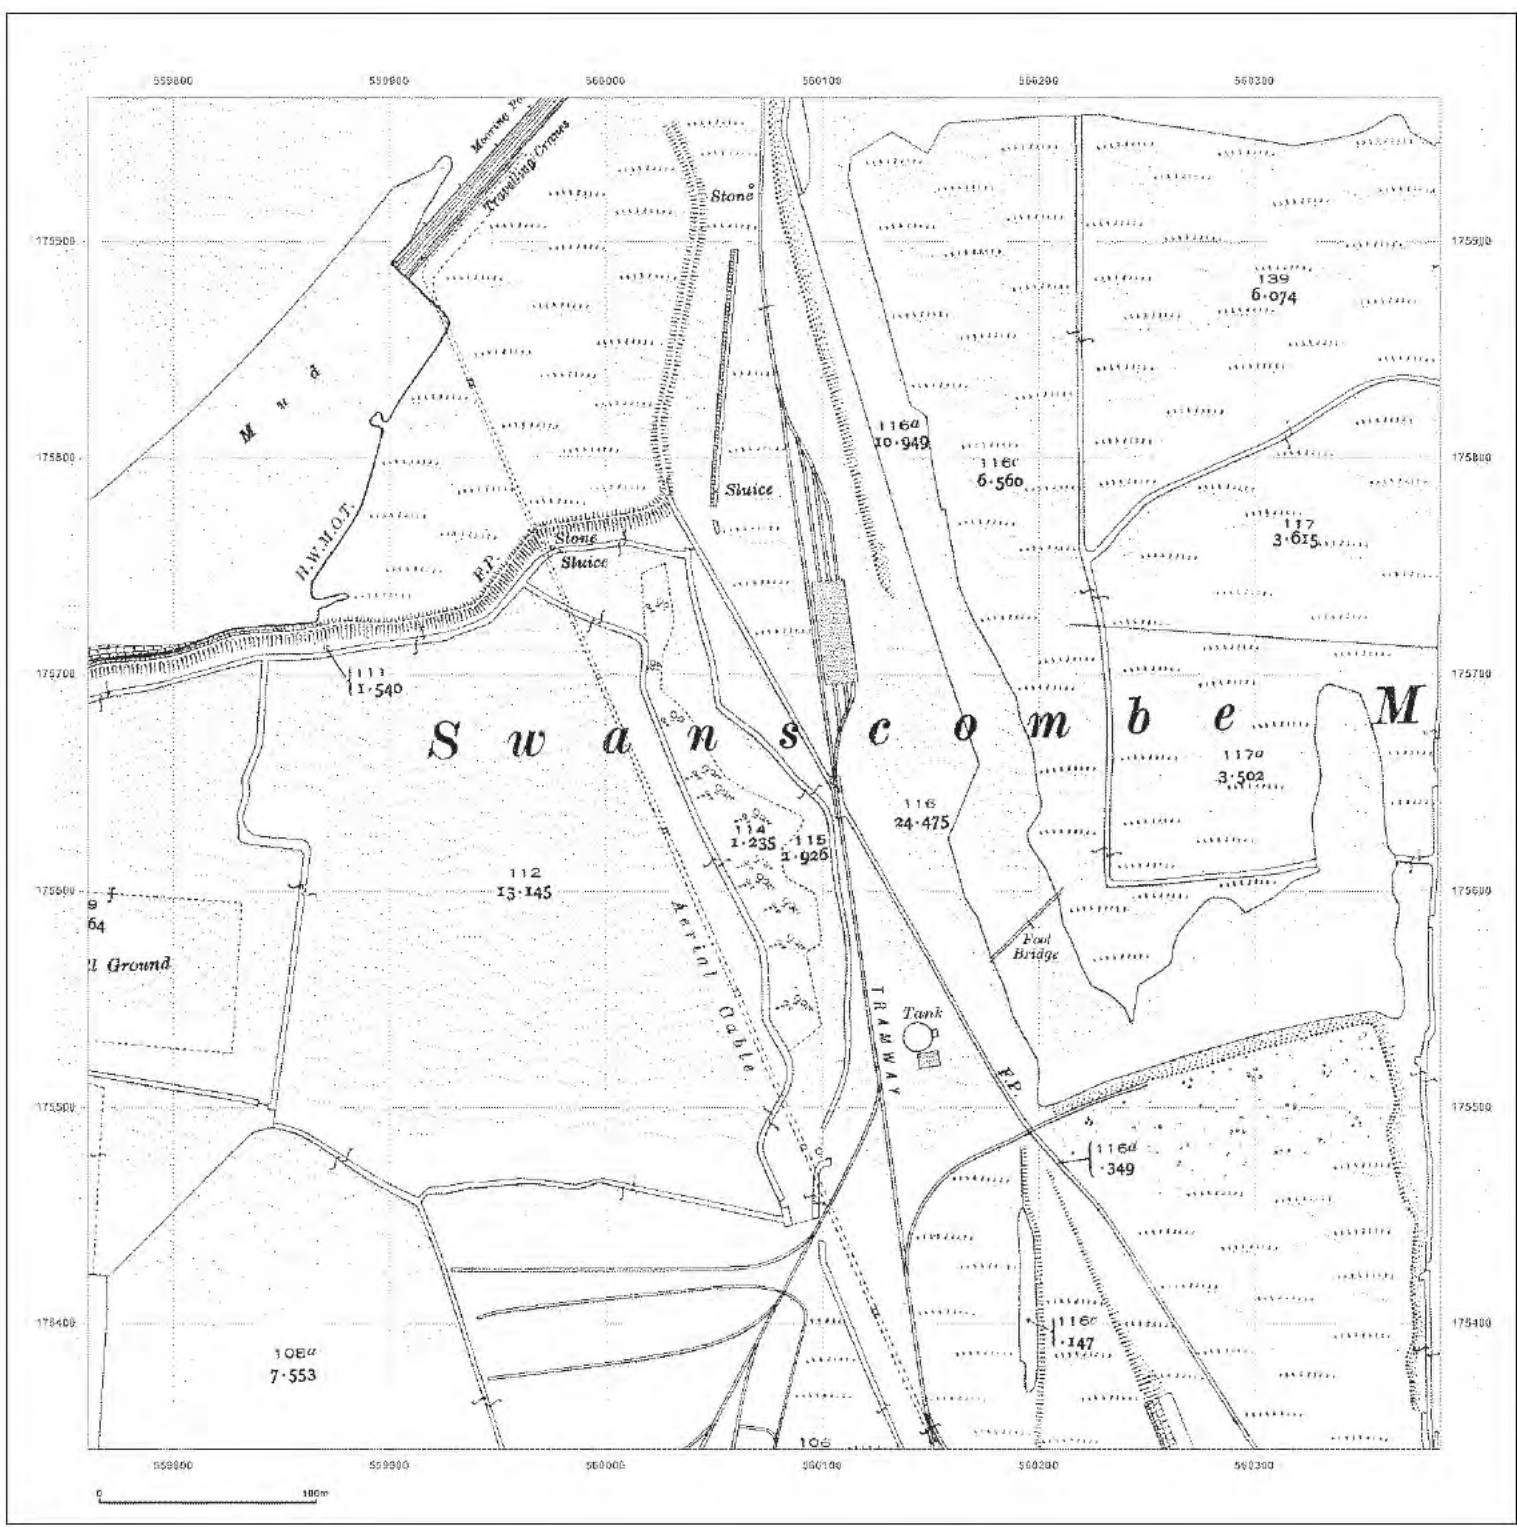

© Crown copyright and database rights 2018 Ordnance Survey 100035207

Production date: 22 July 2020

Map legend available at:

Site Details:

London resort

Client Ref: London Resort
Report Ref: GSIP-2020-10332-1119_LS_4_7
Grid Ref: 560073, 175654