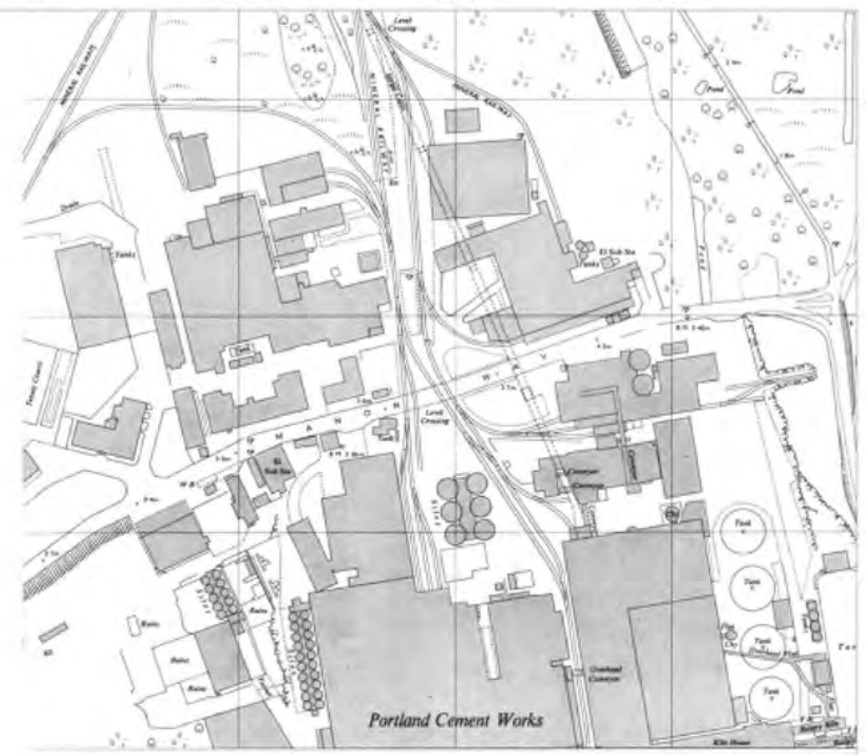

Site Details:

London resort

Client Ref: London Resort
Report Ref: GSIP-2020-10332-1119_LS_4_6
Grid Ref: 560073, 175029

Map Name: National Grid

Map date: 1970

Scale: 1:2,500

Printed at: 1:2,500

Produced by
Groundsure Insights
T: 08444 159000
E: [Redacted]
W: www.groundsure.com

© Crown copyright and database rights 2018 Ordnance Survey 100035207

Production date: 22 July 2020

Map legend available at: [Redacted]