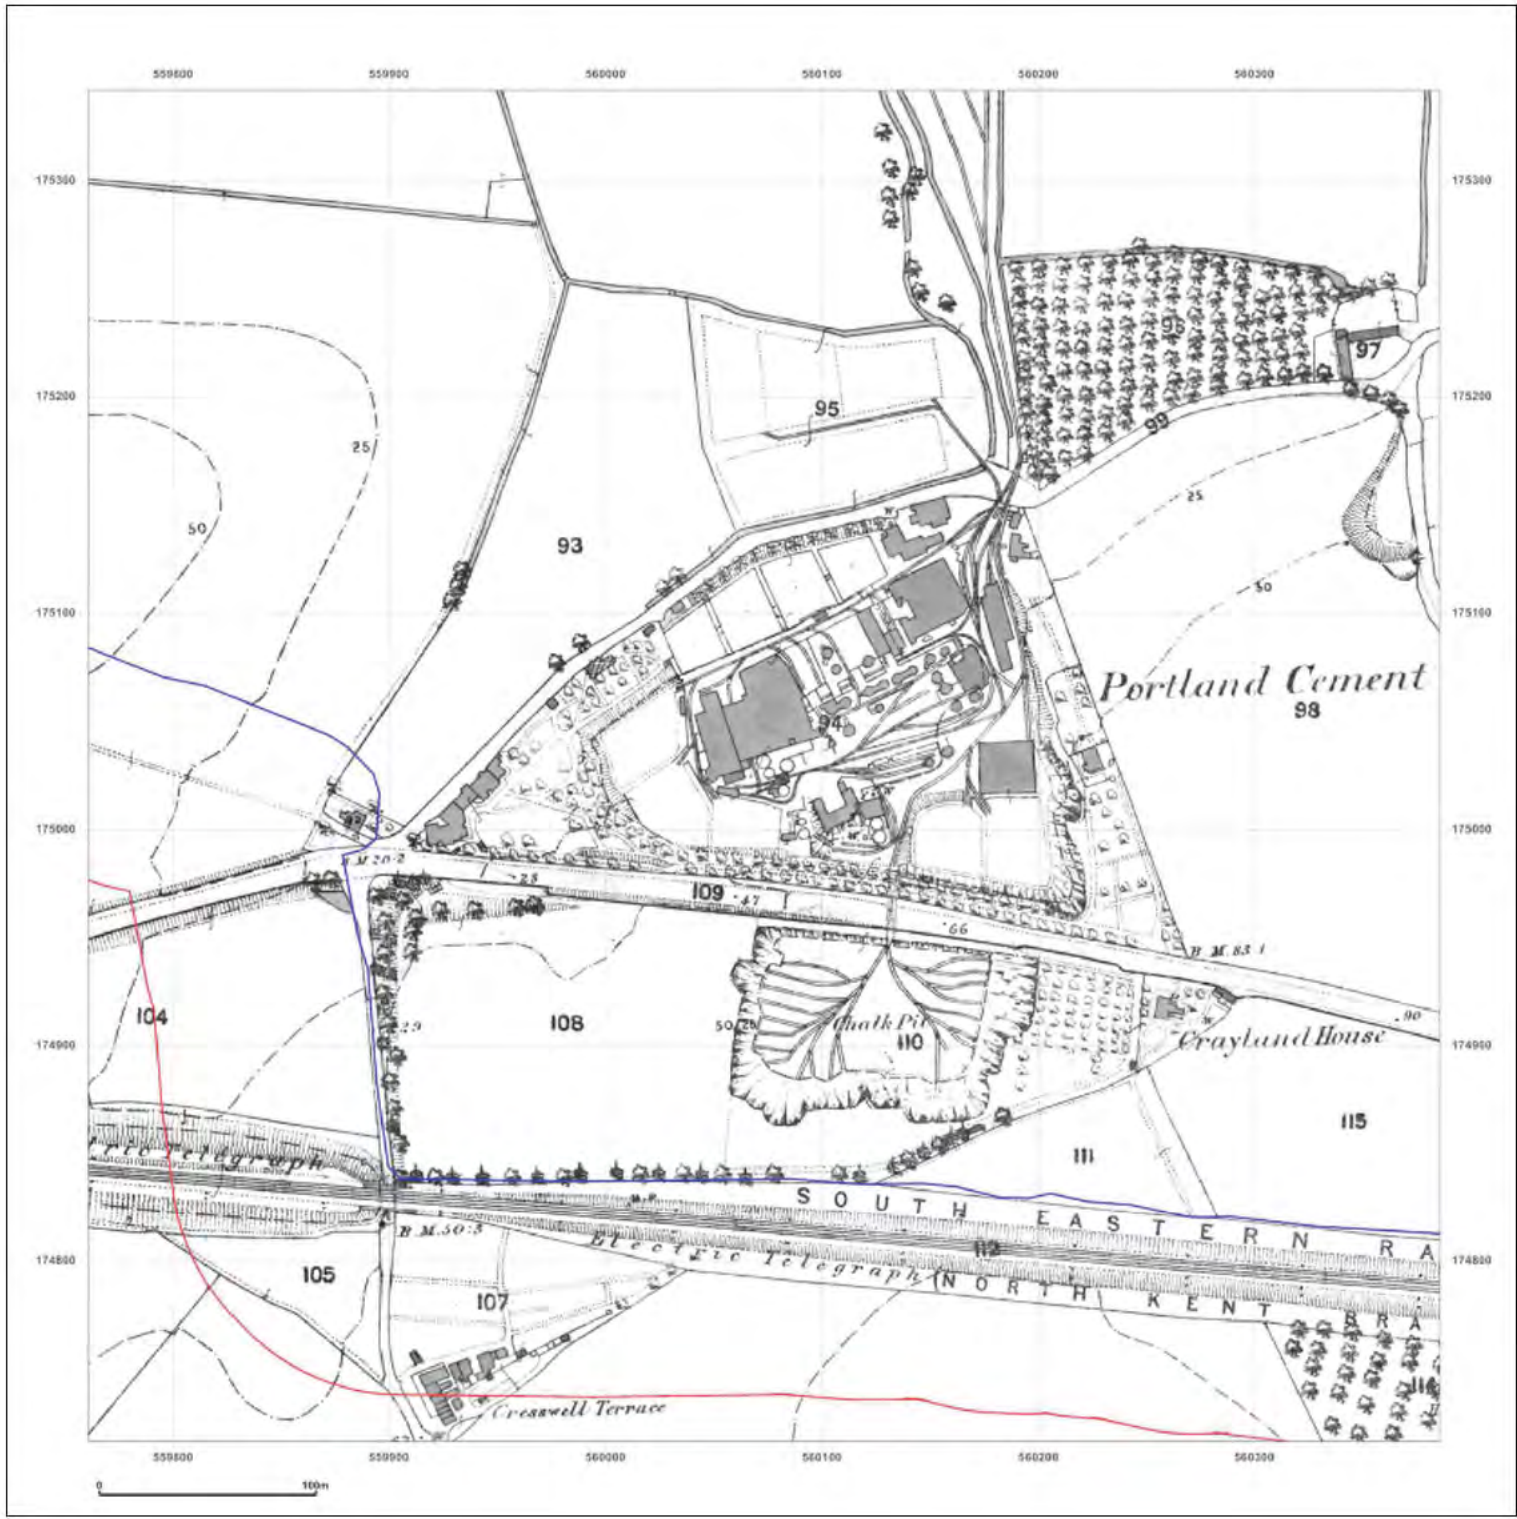

Produced by
Groundsure Insights
T: 08444 159000
E: [REDACTED]
W: www.groundsure.com

© Crown copyright and database rights 2018 Ordnance Survey 100035207

Production date: 22 July 2020

Map legend available at: [REDACTED]