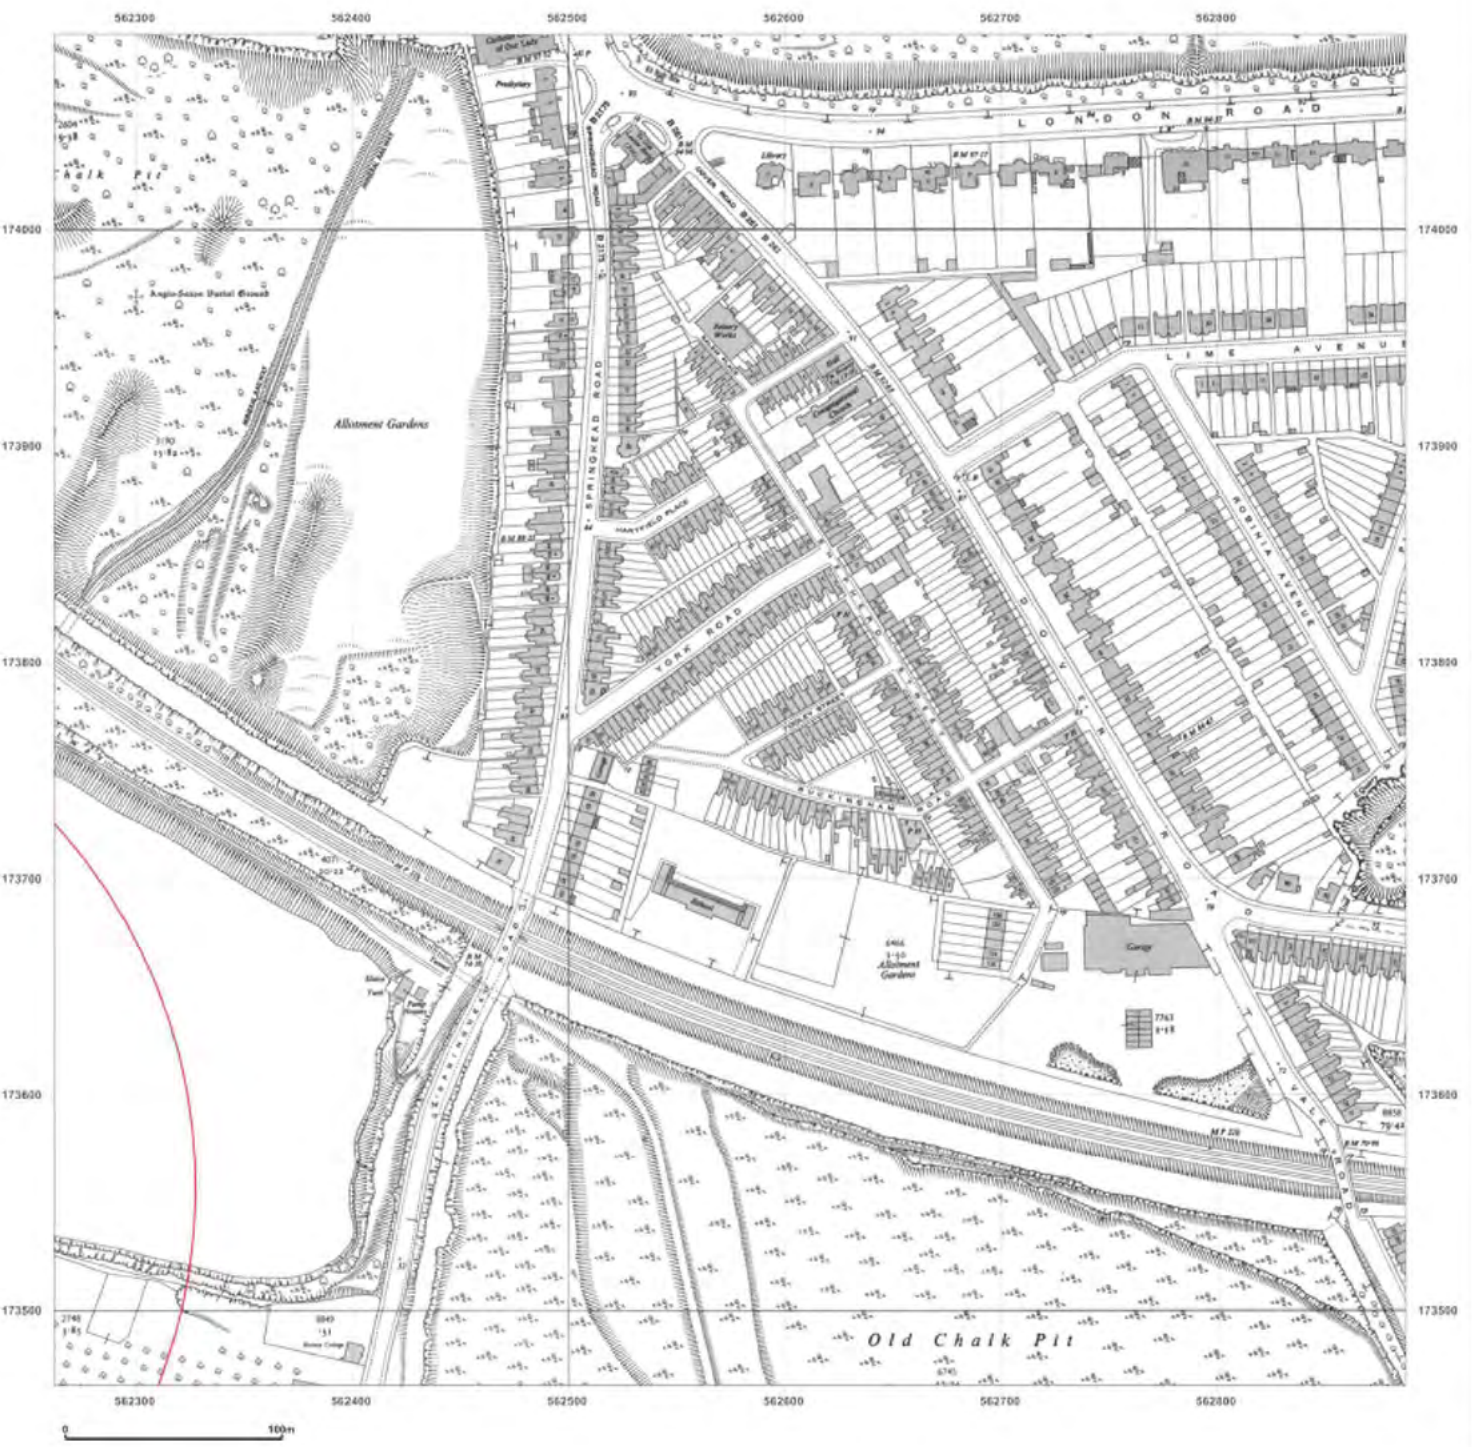

Site Details:

London resort

Client Ref: London Resort
Report Ref: GSIP-2020-10332-1119_LS_8_4
Grid Ref: 562575, 173778

Map Name: National Grid

Map date: 1952

Scale: 1:2,500

Printed at: 1:2,500