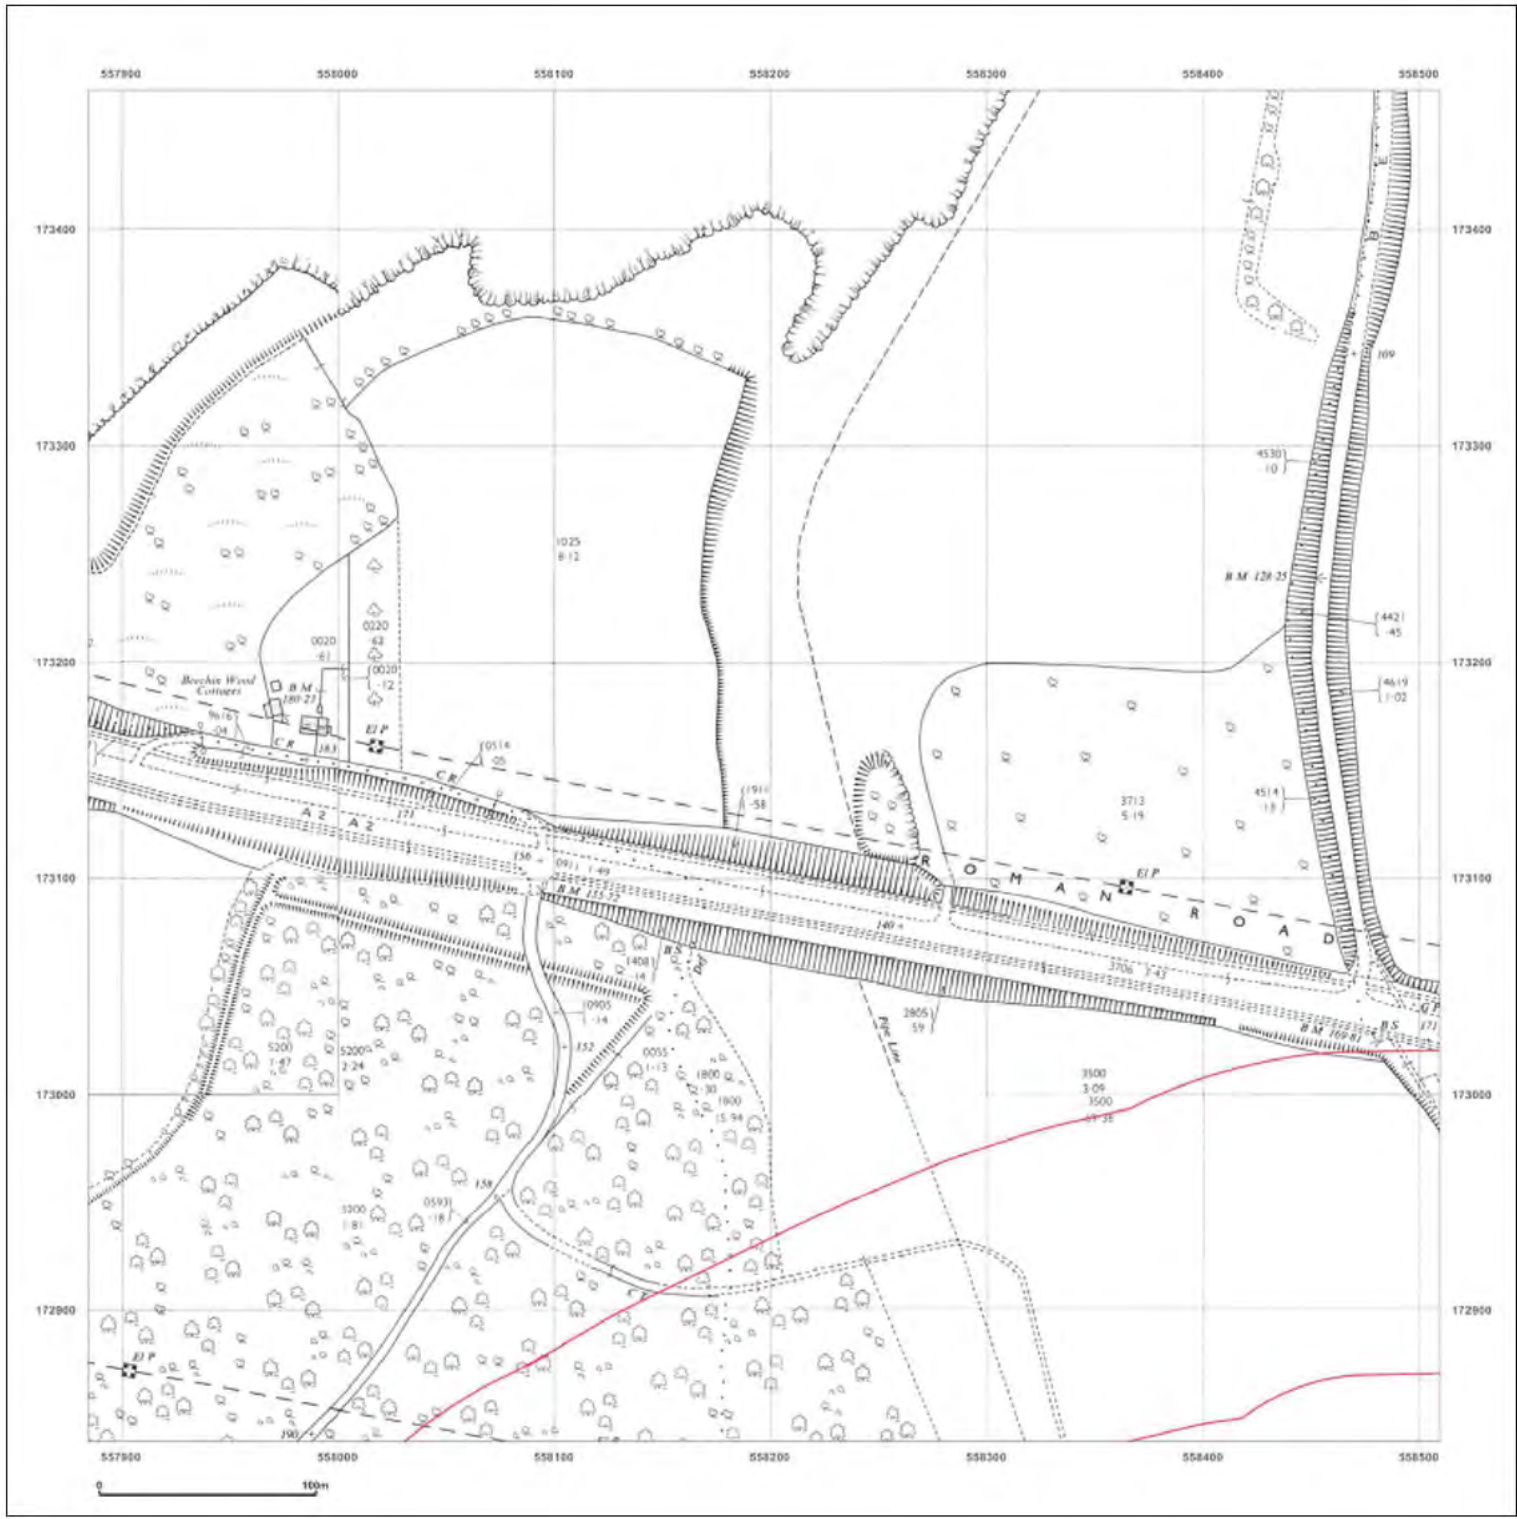

Produced by
Groundsure Insights
T: 08444 159000
E: [REDACTED]
W: www.groundsure.com

© Crown copyright and database rights 2018 Ordnance Survey 100035207

Production date: 22 July 2020

Map legend available at: [REDACTED]