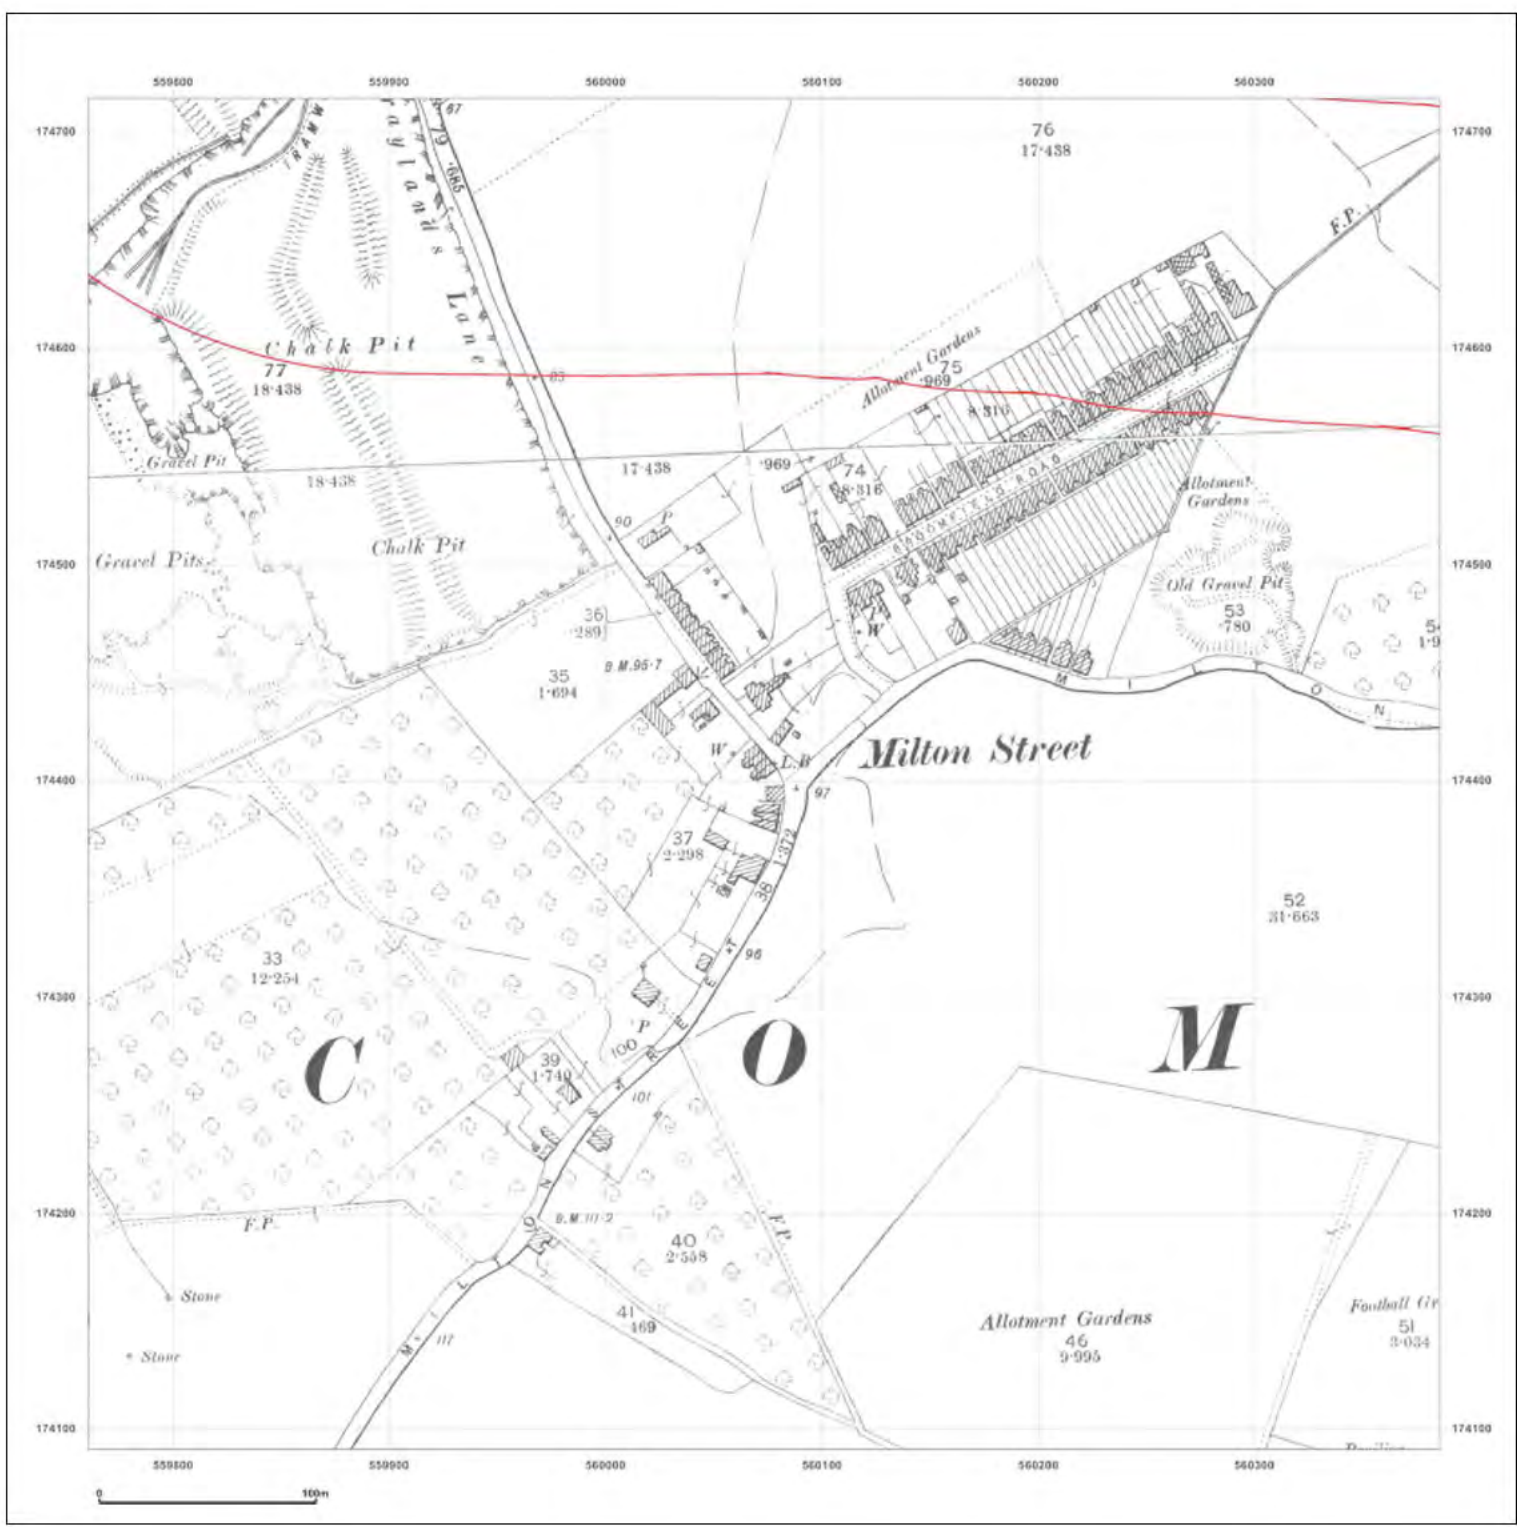

Produced by
Groundsure Insights
T: 08444 159000
E: [REDACTED]
W: www.groundsure.com

© Crown copyright and database rights 2018 Ordnance Survey 100035207

Production date: 22 July 2020

Map legend available at: [REDACTED]