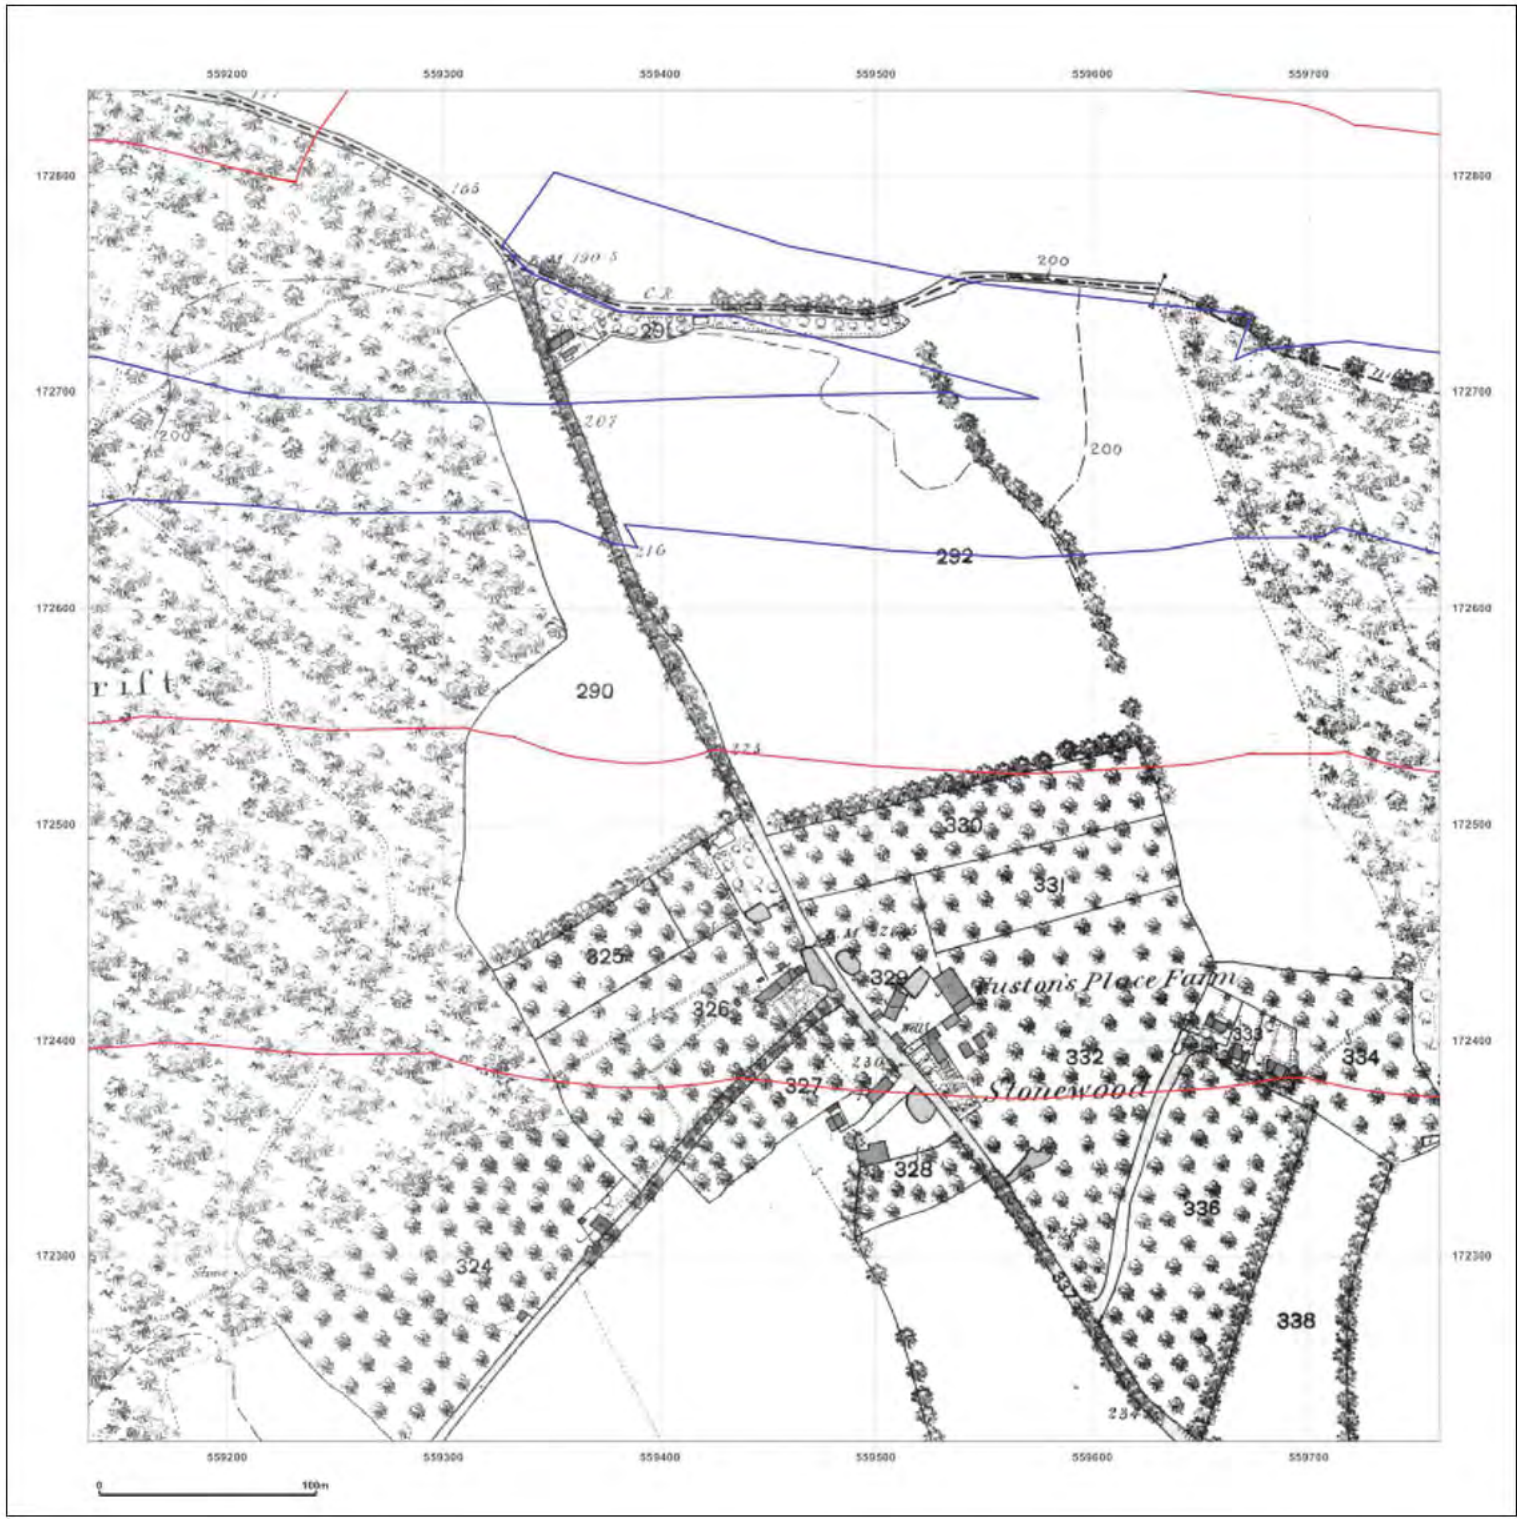

© Crown copyright and database rights 2018 Ordnance Survey 100035207

Production date: 22 July 2020

Map legend available at: [Redacted]

Site Details:

London resort

Client Ref: London Resort
Report Ref: GSIP-2020-10332-1119_LS_3_2
Grid Ref: 559448, 172527