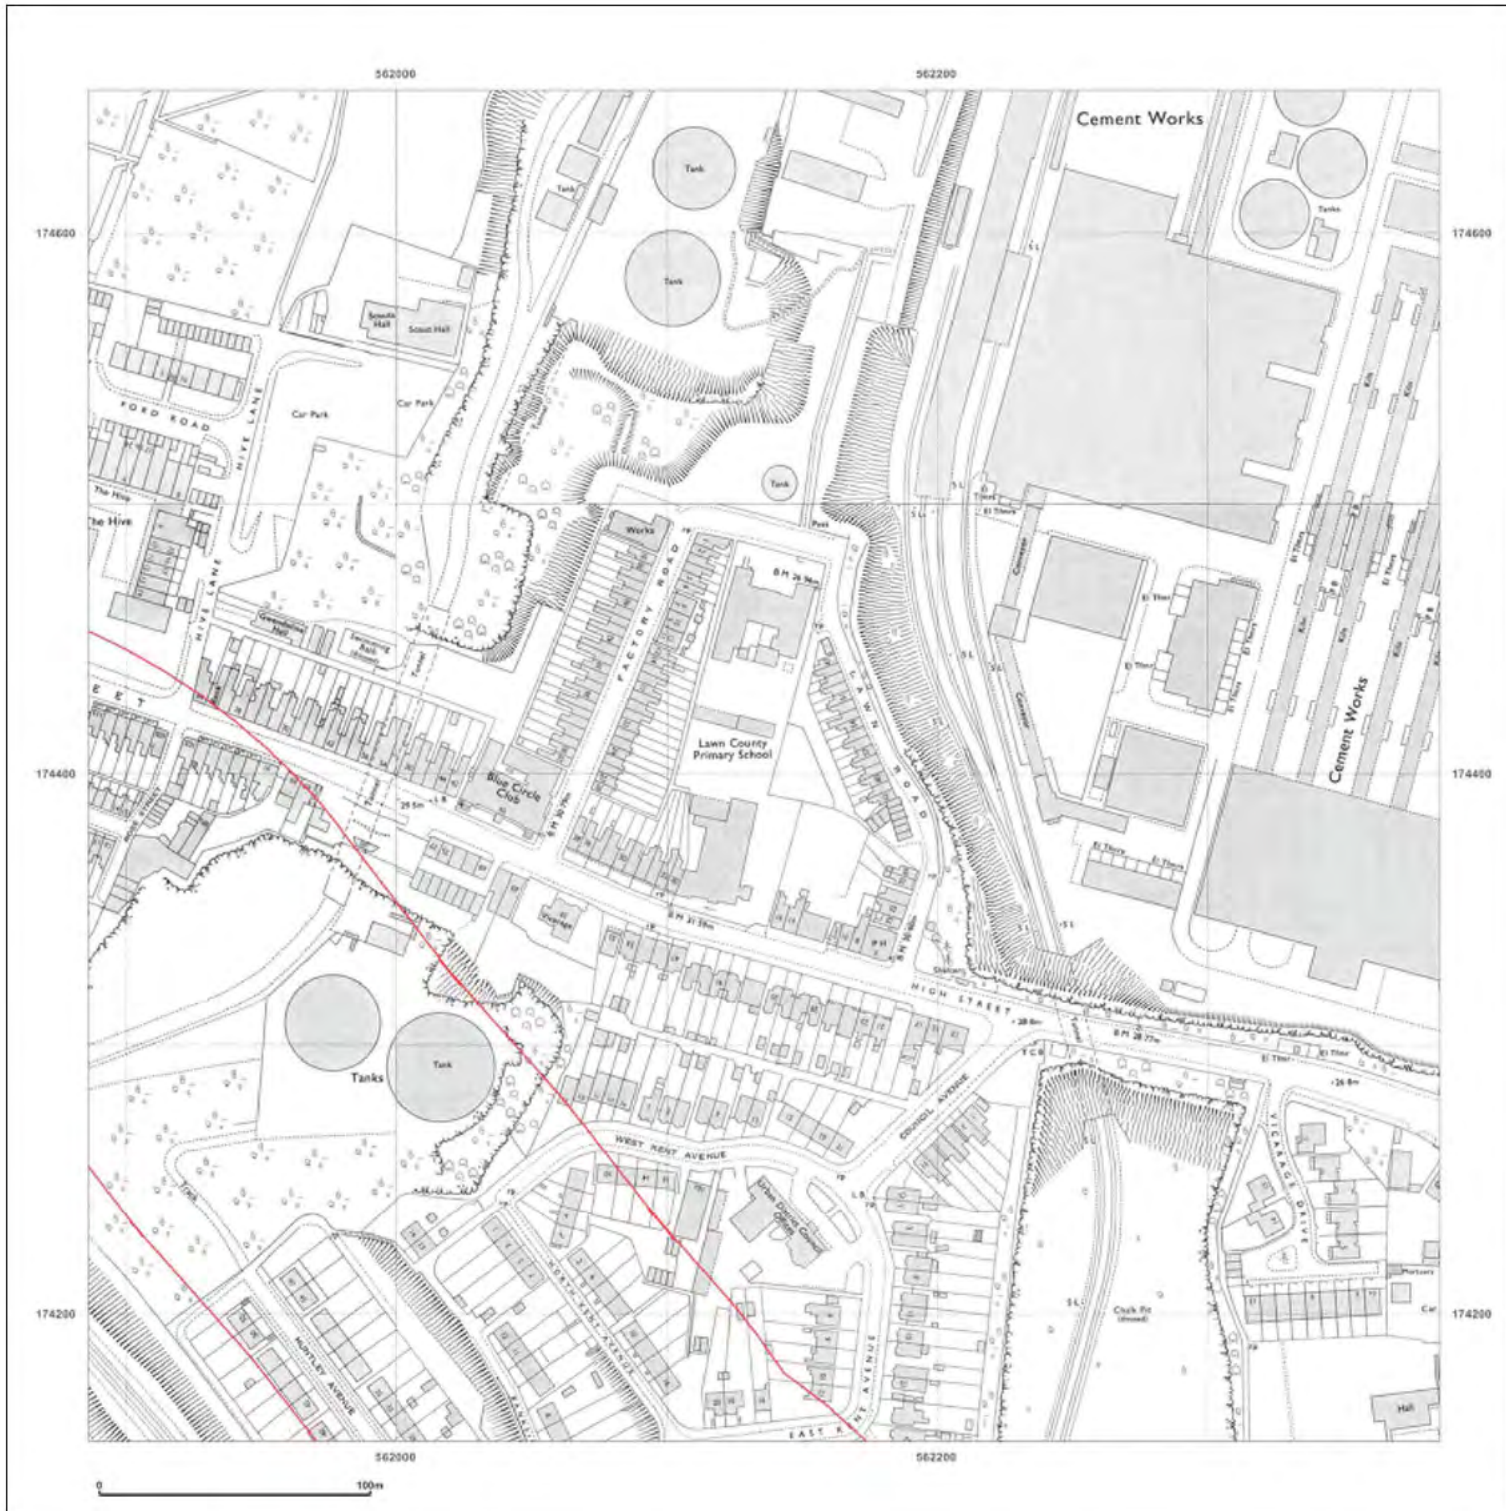

Site Details:

London resort

Client Ref: London Resort
Report Ref: GSIP-2020-10332-1119_1250scale_9_6
Grid Ref: 562136, 174403

Map Name: National Grid

Map date: 1970-1972

Scale: 1:1,250

Printed at: 1:2,000

Surveyed 1952	Surveyed 1952
Revised 1970	Revised 1972
Edition N/A	Edition N/A
Copyright 1970	Copyright 1972
Levelled 1958	Levelled 1952

Surveyed 1952	Surveyed 1952
Revised 1970	Revised 1972
Edition N/A	Edition N/A
Copyright 1970	Copyright 1972
Levelled 1958	Levelled 1958

Produced by
Groundsure Insights
T: 08444 159000
E: [REDACTED]
W: www.groundsure.com

© Crown copyright and database rights 2018 Ordnance Survey 100035207

Production date: 22 July 2020

Map legend available at: [REDACTED]