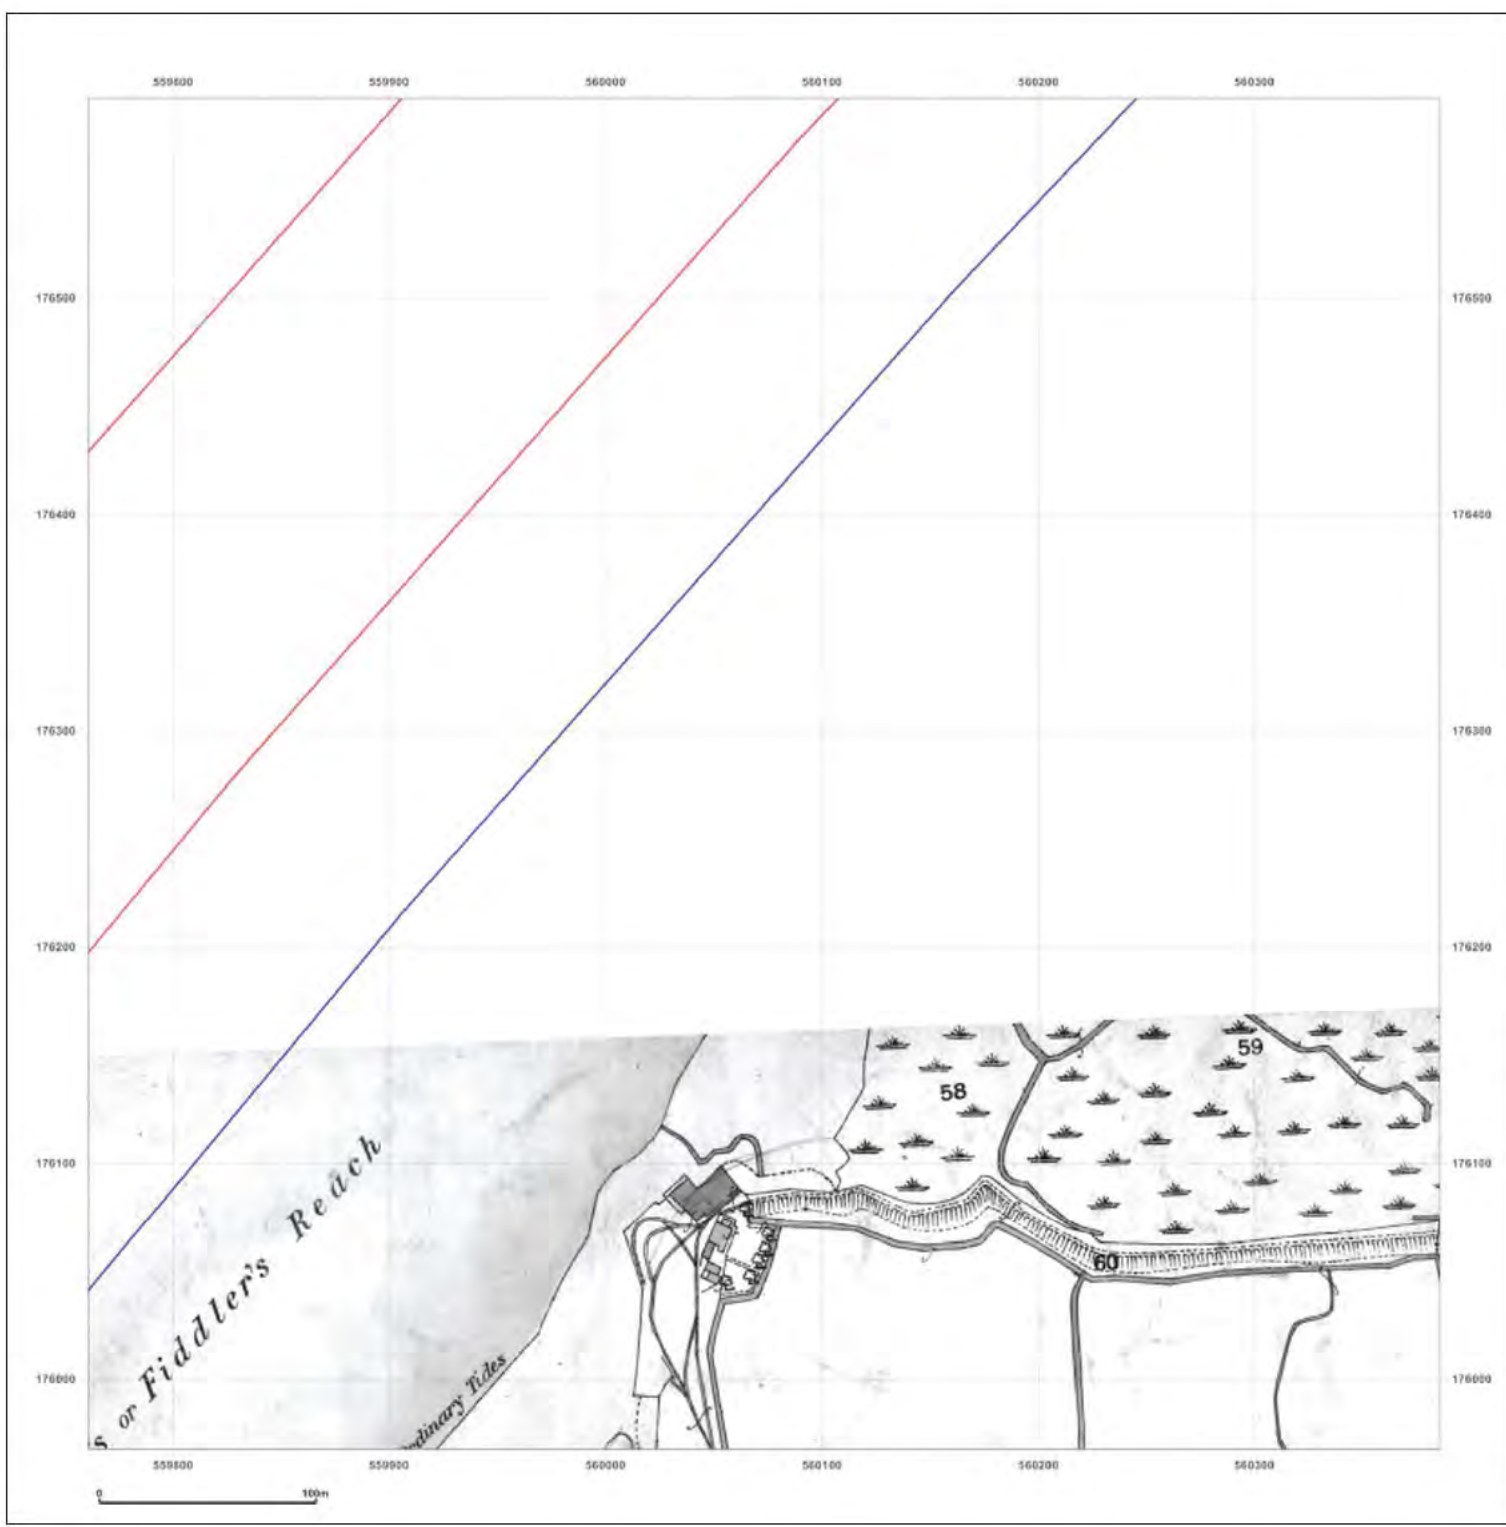

© Crown copyright and database rights 2018 Ordnance Survey 100035207

Production date: 22 July 2020

Map legend available at:
 [REDACTED]

Site Details:

London resort

Client Ref: London Resort
Report Ref: GSIP-2020-10332-1119_LS_4_8
Grid Ref: 560073, 176280