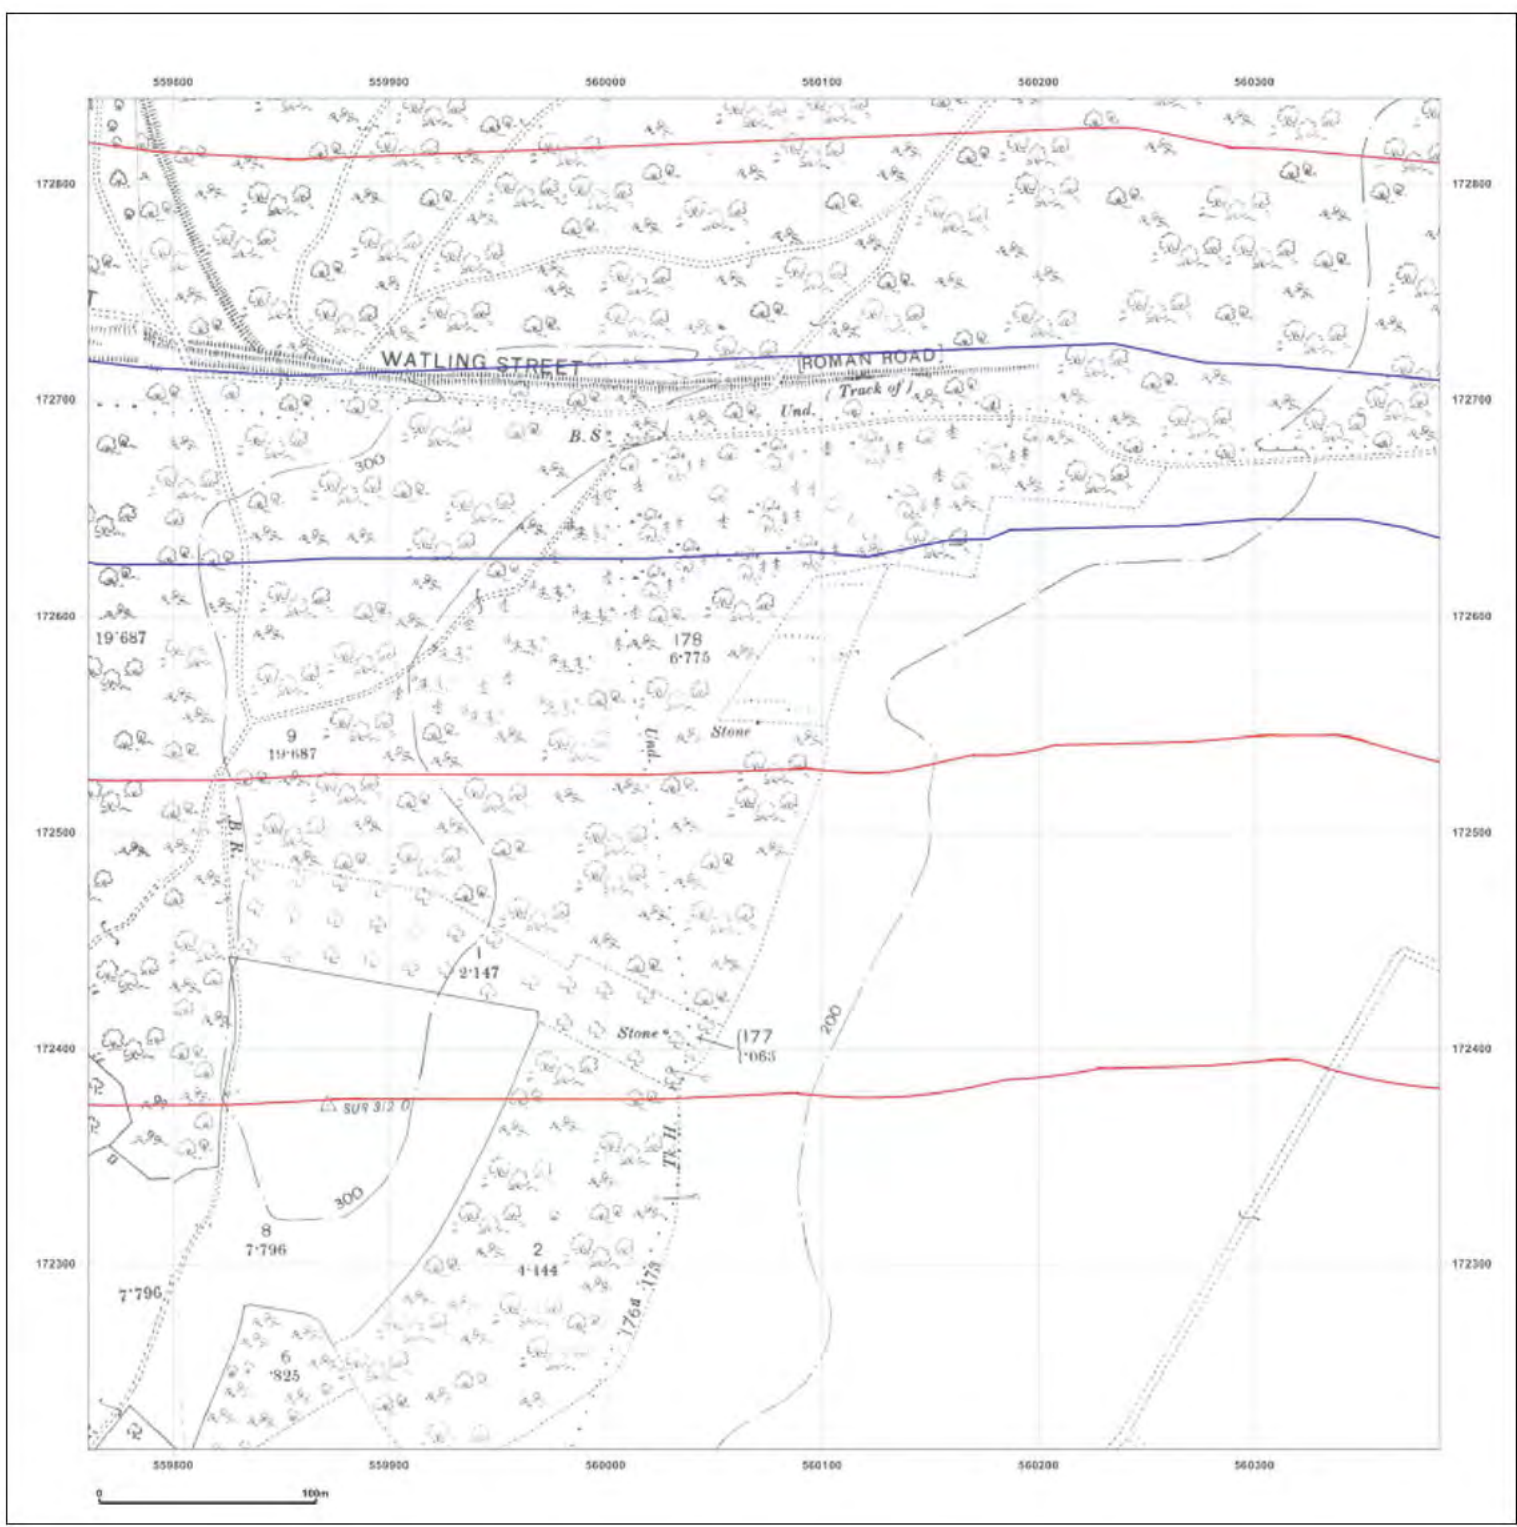

Surveyed 1897
Revised 1897
Edition N/A
Copyright N/A
Levelled N/A

Surveyed 1897
Revised 1897
Edition N/A
Copyright N/A
Levelled N/A

Produced by
Groundsure Insights
T: 08444 159000
E: [Redacted]
W: www.groundsure.com

© Crown copyright and database rights 2018 Ordnance Survey 100035207

Production date: 22 July 2020

Map legend available at: [Redacted]