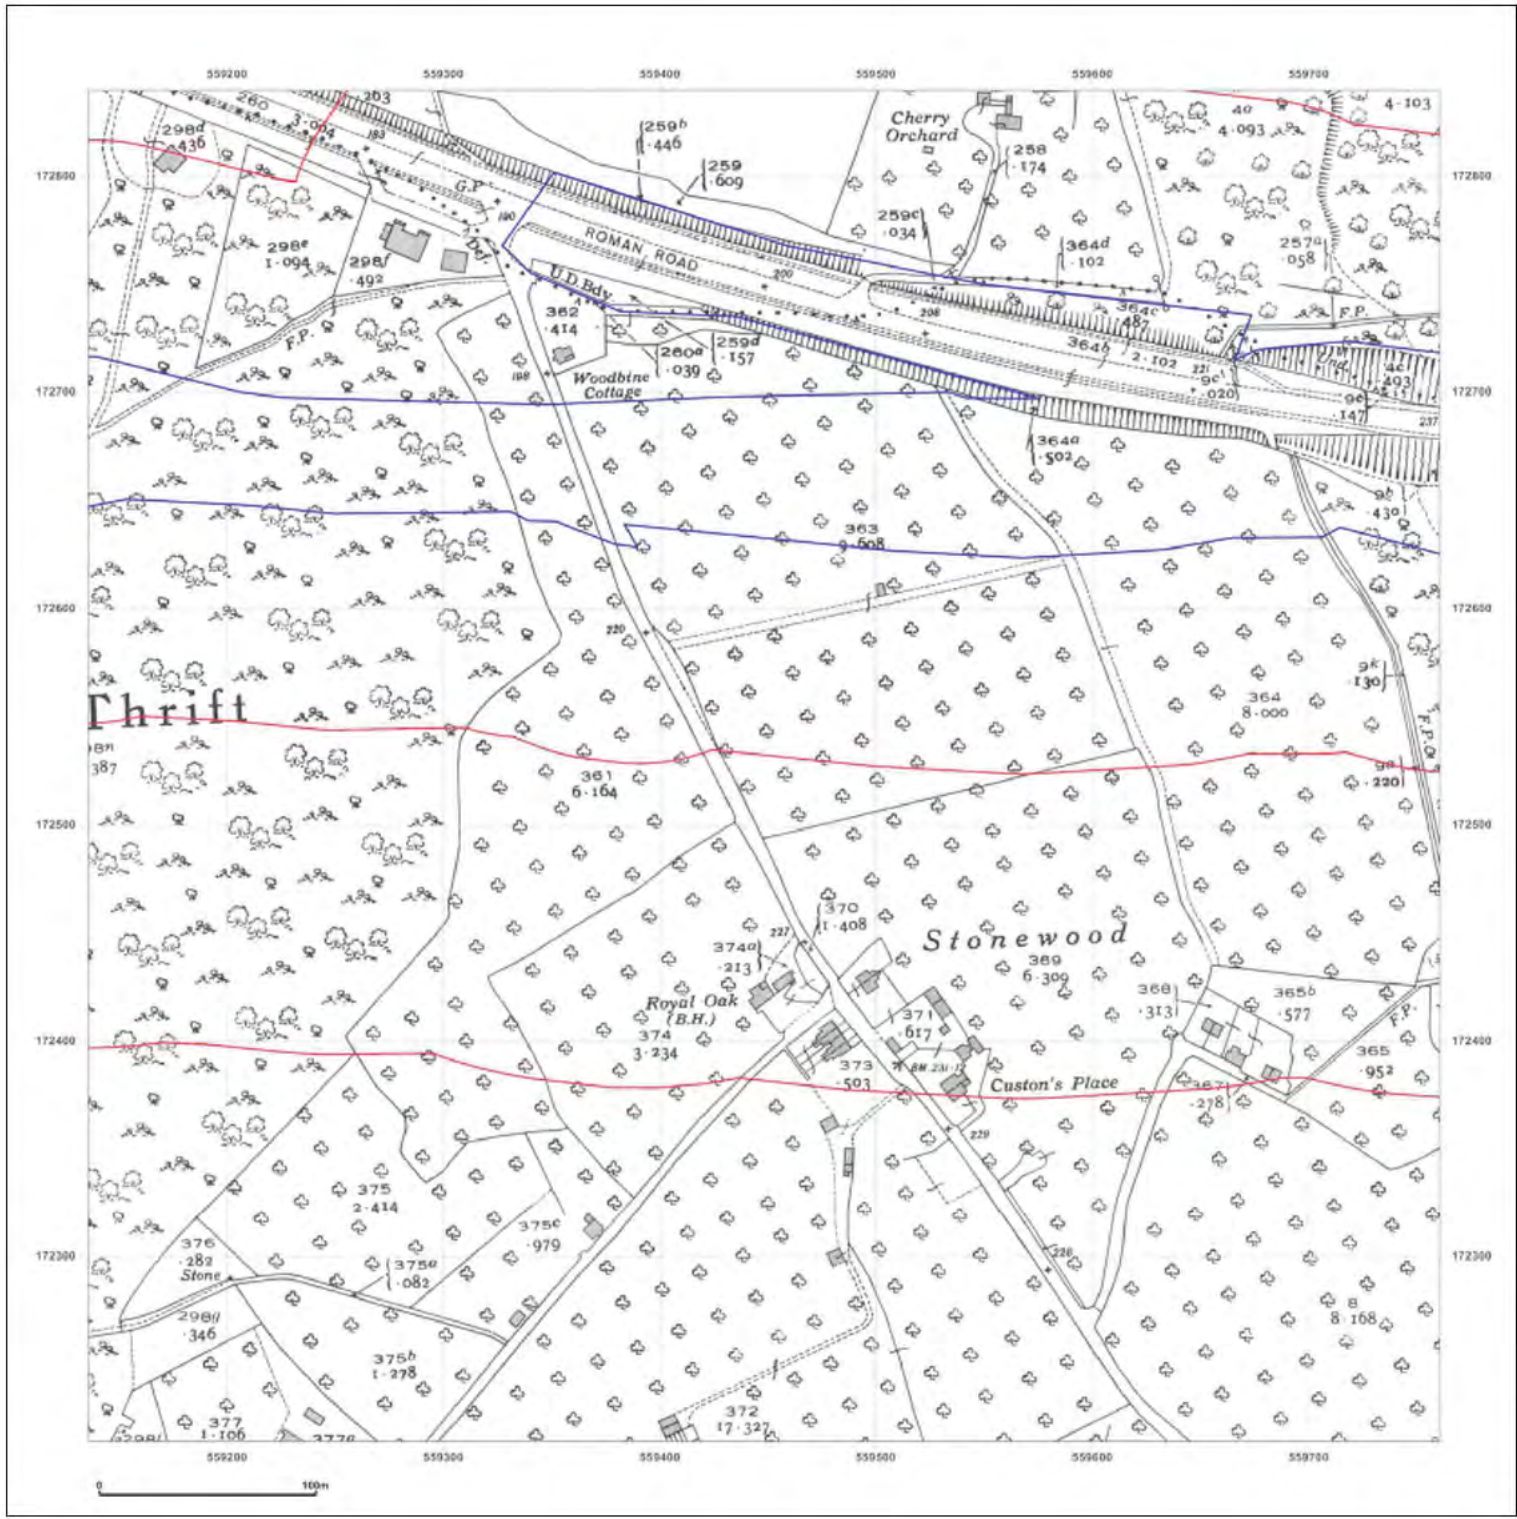

Surveyed 1939
Revised 1939
Edition N/A
Copyright N/A
Levelled N/A

Produced by
Groundsure Insights
T: 08444 159000
E: [REDACTED]
W: www.groundsure.com

© Crown copyright and database rights 2018 Ordnance Survey 100035207

Production date: 22 July 2020

Map legend available at: