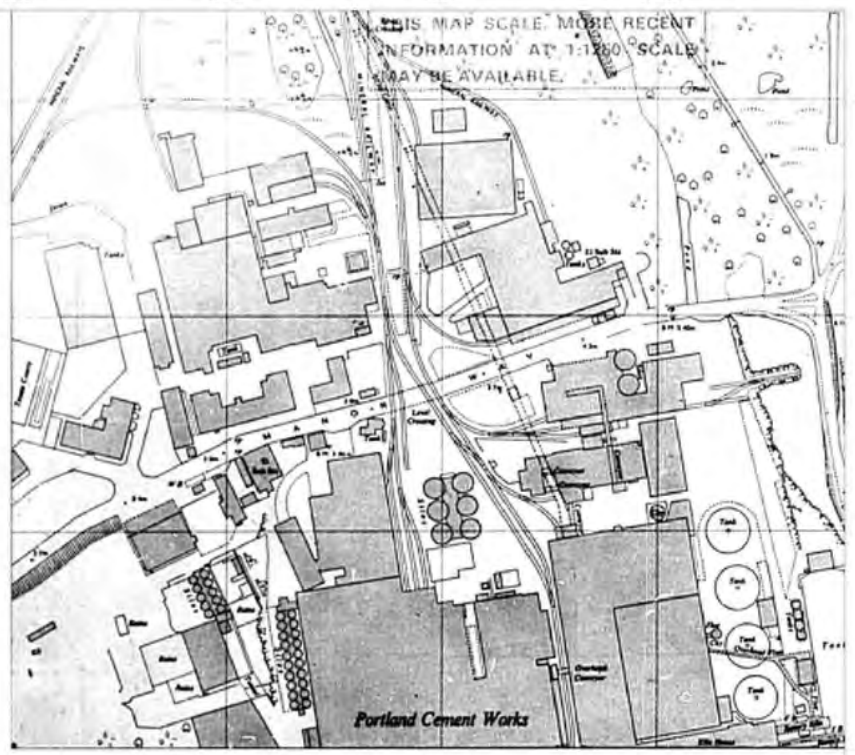

Site Details:

London resort

Client Ref: London Resort
Report Ref: GSIP-2020-10332-1119_LS_4_6
Grid Ref: 560073, 175029

Map Name: National Grid

Map date: 1984

Scale: 1:2,500

Printed at: 1:2,500

Produced by
Groundsure Insights
T: 08444 159000
E: [REDACTED]
W: www.groundsure.com

© Crown copyright and database rights 2018 Ordnance Survey 100035207

Production date: 22 July 2020

Map legend available at: [REDACTED]