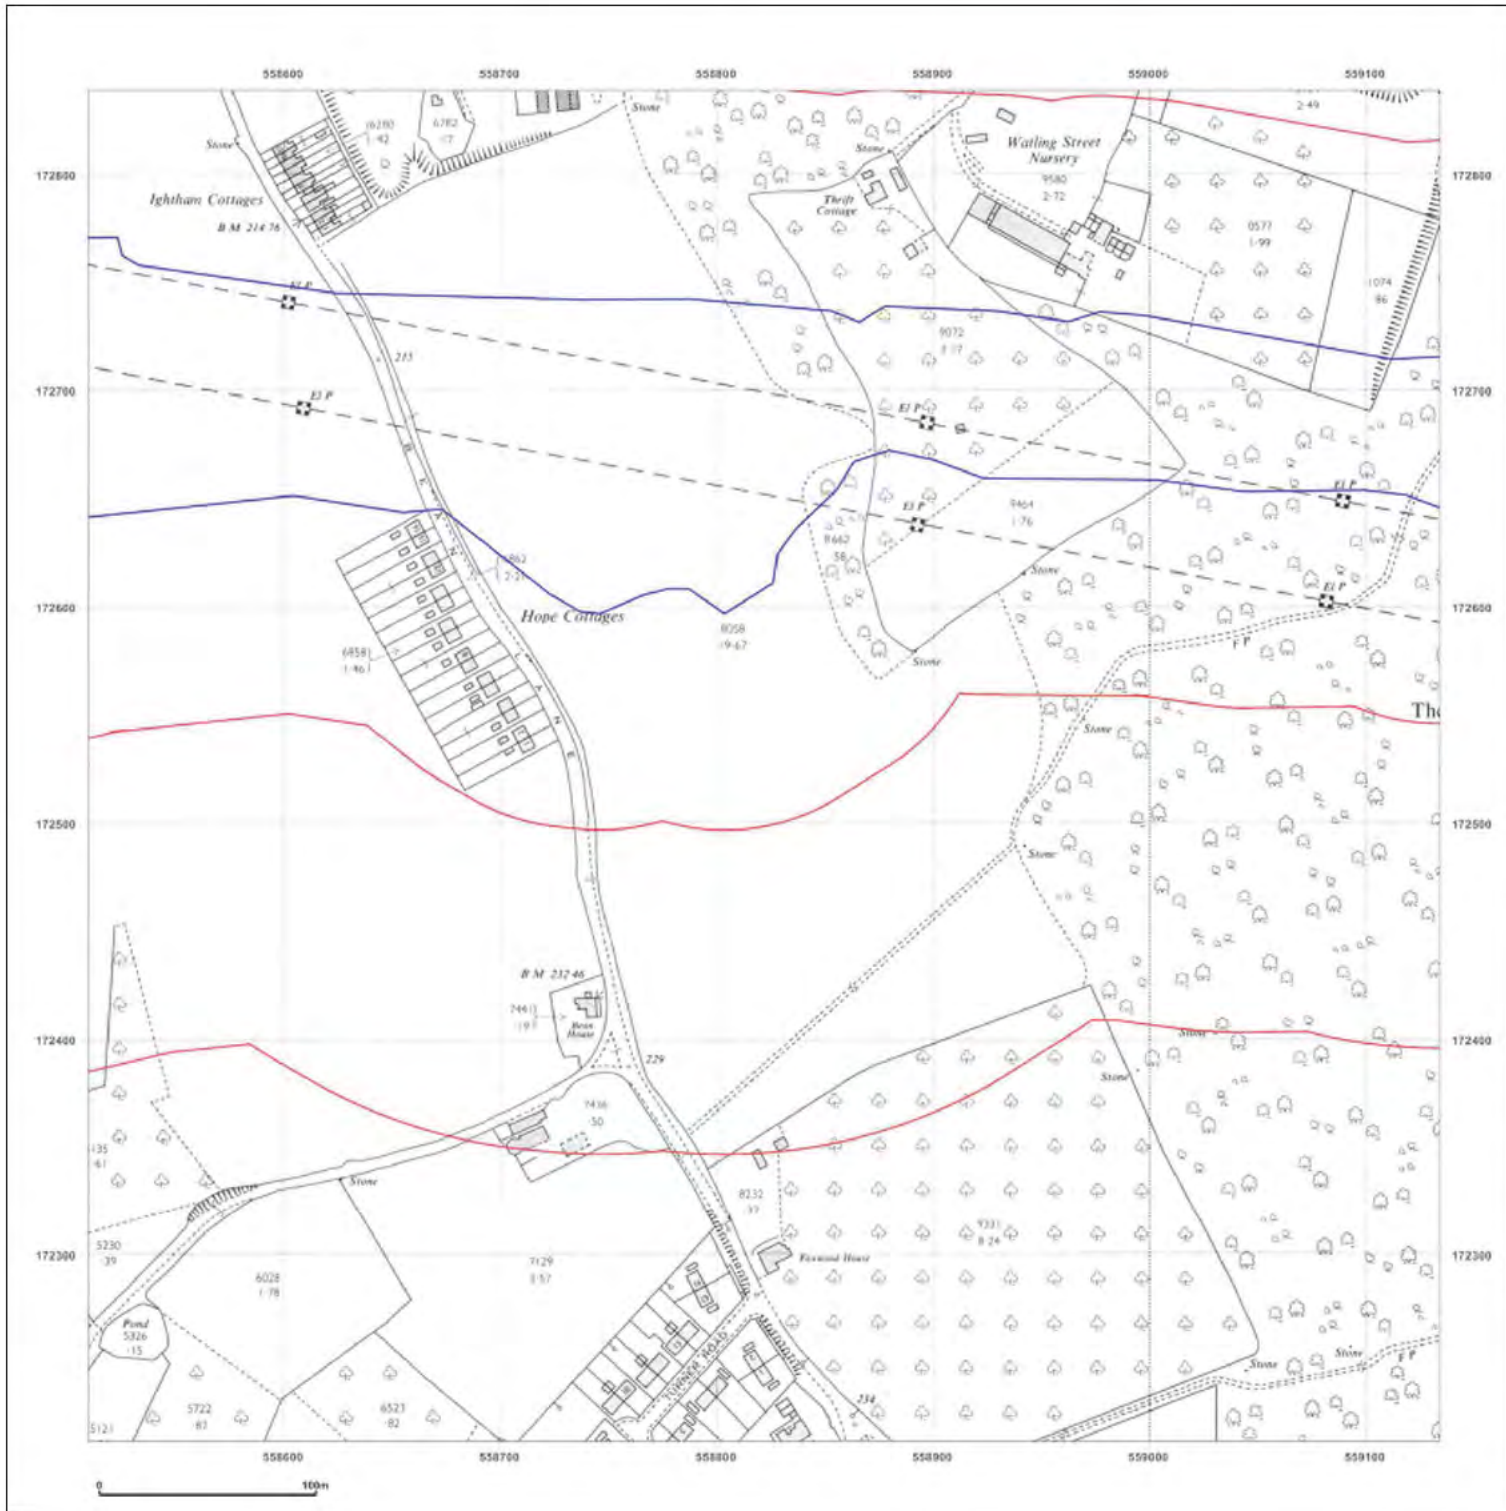

Surveyed 1962
Revised 1962
Edition N/A
Copyright 1963
Levelled 1952

Produced by
Groundsure Insights
T: 08444 159000
E: [REDACTED]
W: www.groundsure.com

© Crown copyright and database rights 2018 Ordnance Survey 100035207

Production date: 22 July 2020

Map legend available at:
[REDACTED]