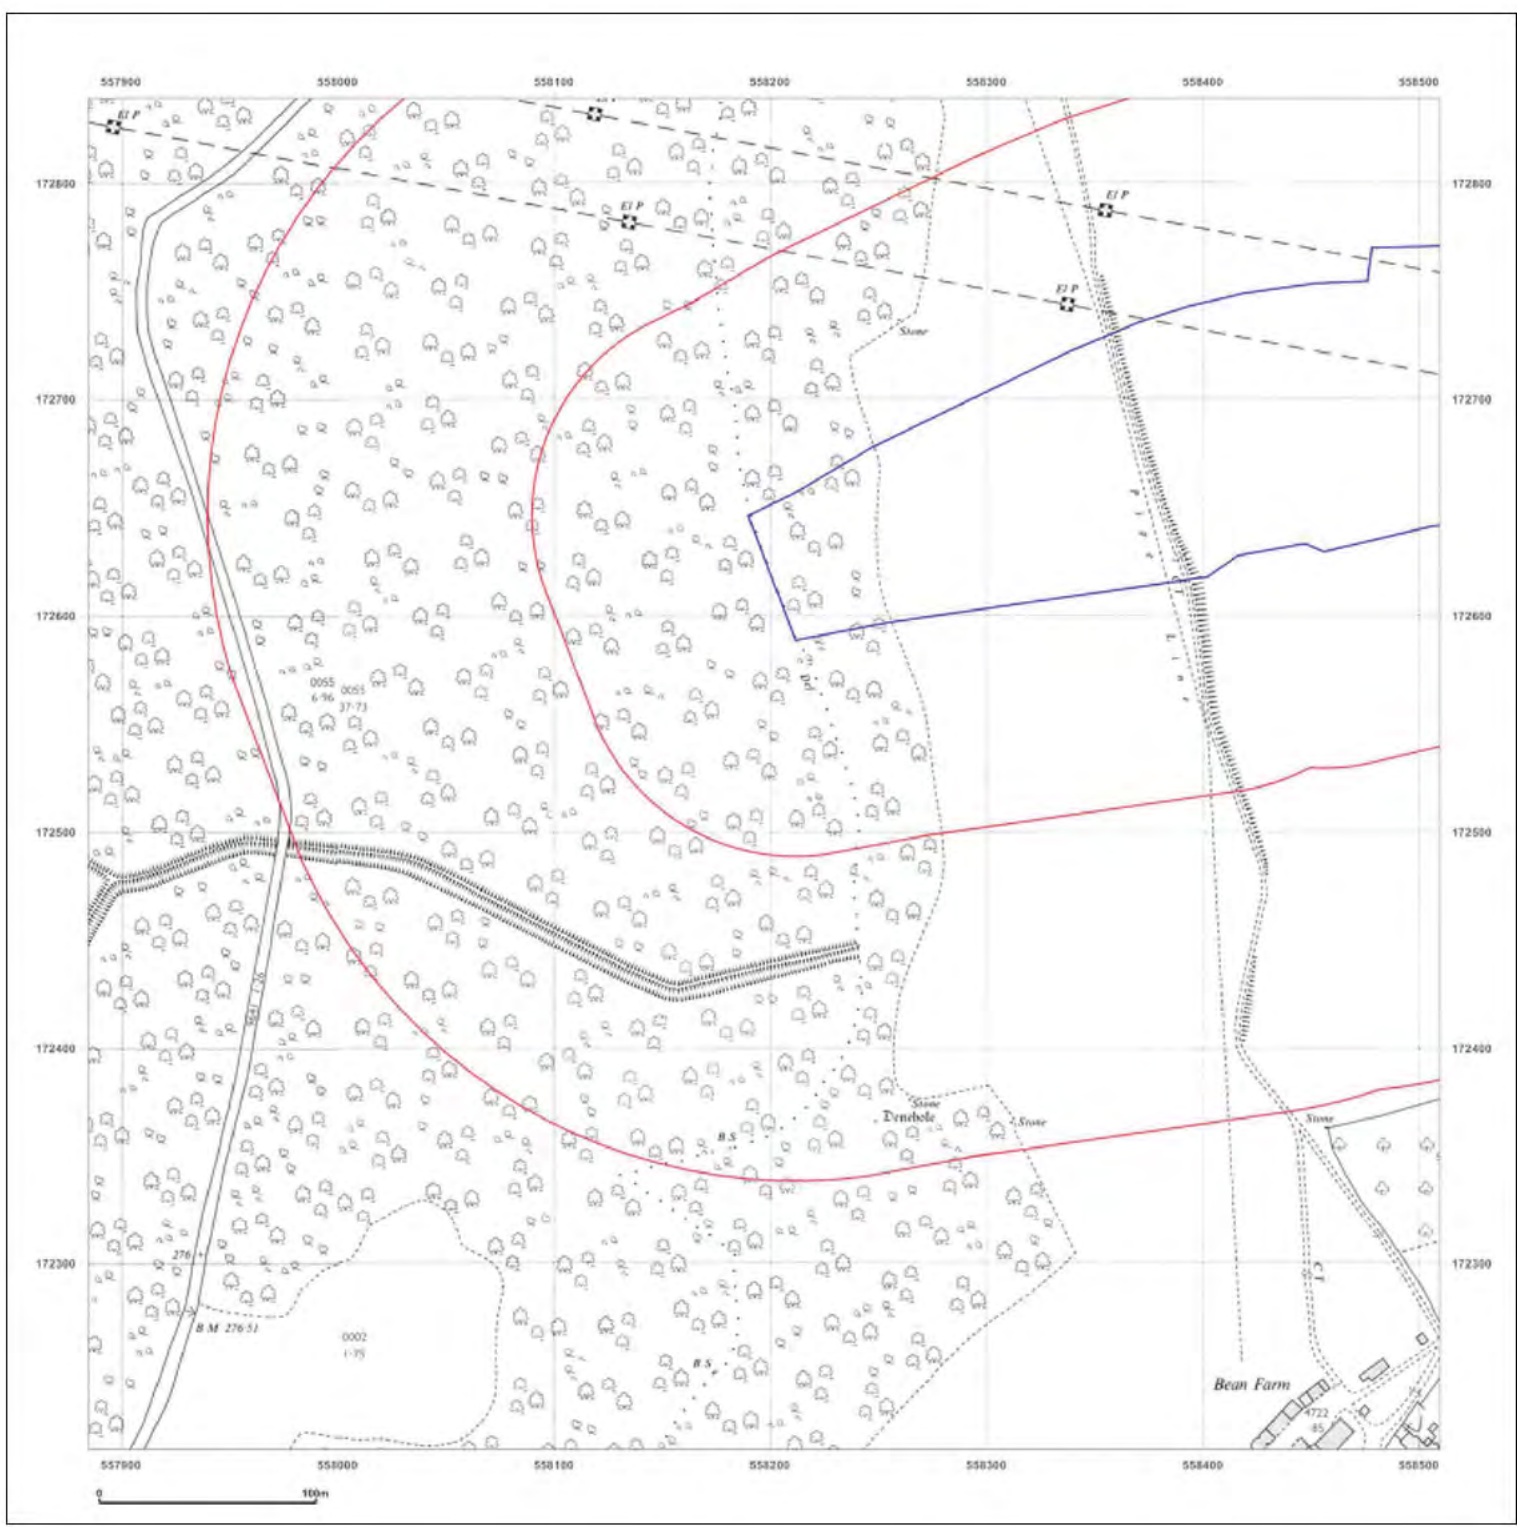

Site Details:

London resort

Client Ref: London Resort
Report Ref: GSIP-2020-10332-1119_LS_1_2
Grid Ref: 558197, 172527

Map Name: National Grid

Map date: 1962

Scale: 1:2,500

Printed at: 1:2,500

Surveyed 1962 Revised 1962 Edition 1964 Copyright 1964 Levelled 1952	Surveyed 1962 Revised 1962 Edition N/A Copyright 1963 Levelled 1952

Produced by
Groundsure Insights
T: 08444 159000
E: [REDACTED]
W: www.groundsure.com

© Crown copyright and database rights 2018 Ordnance Survey 100035207

Production date: 22 July 2020

Map legend available at: [REDACTED]