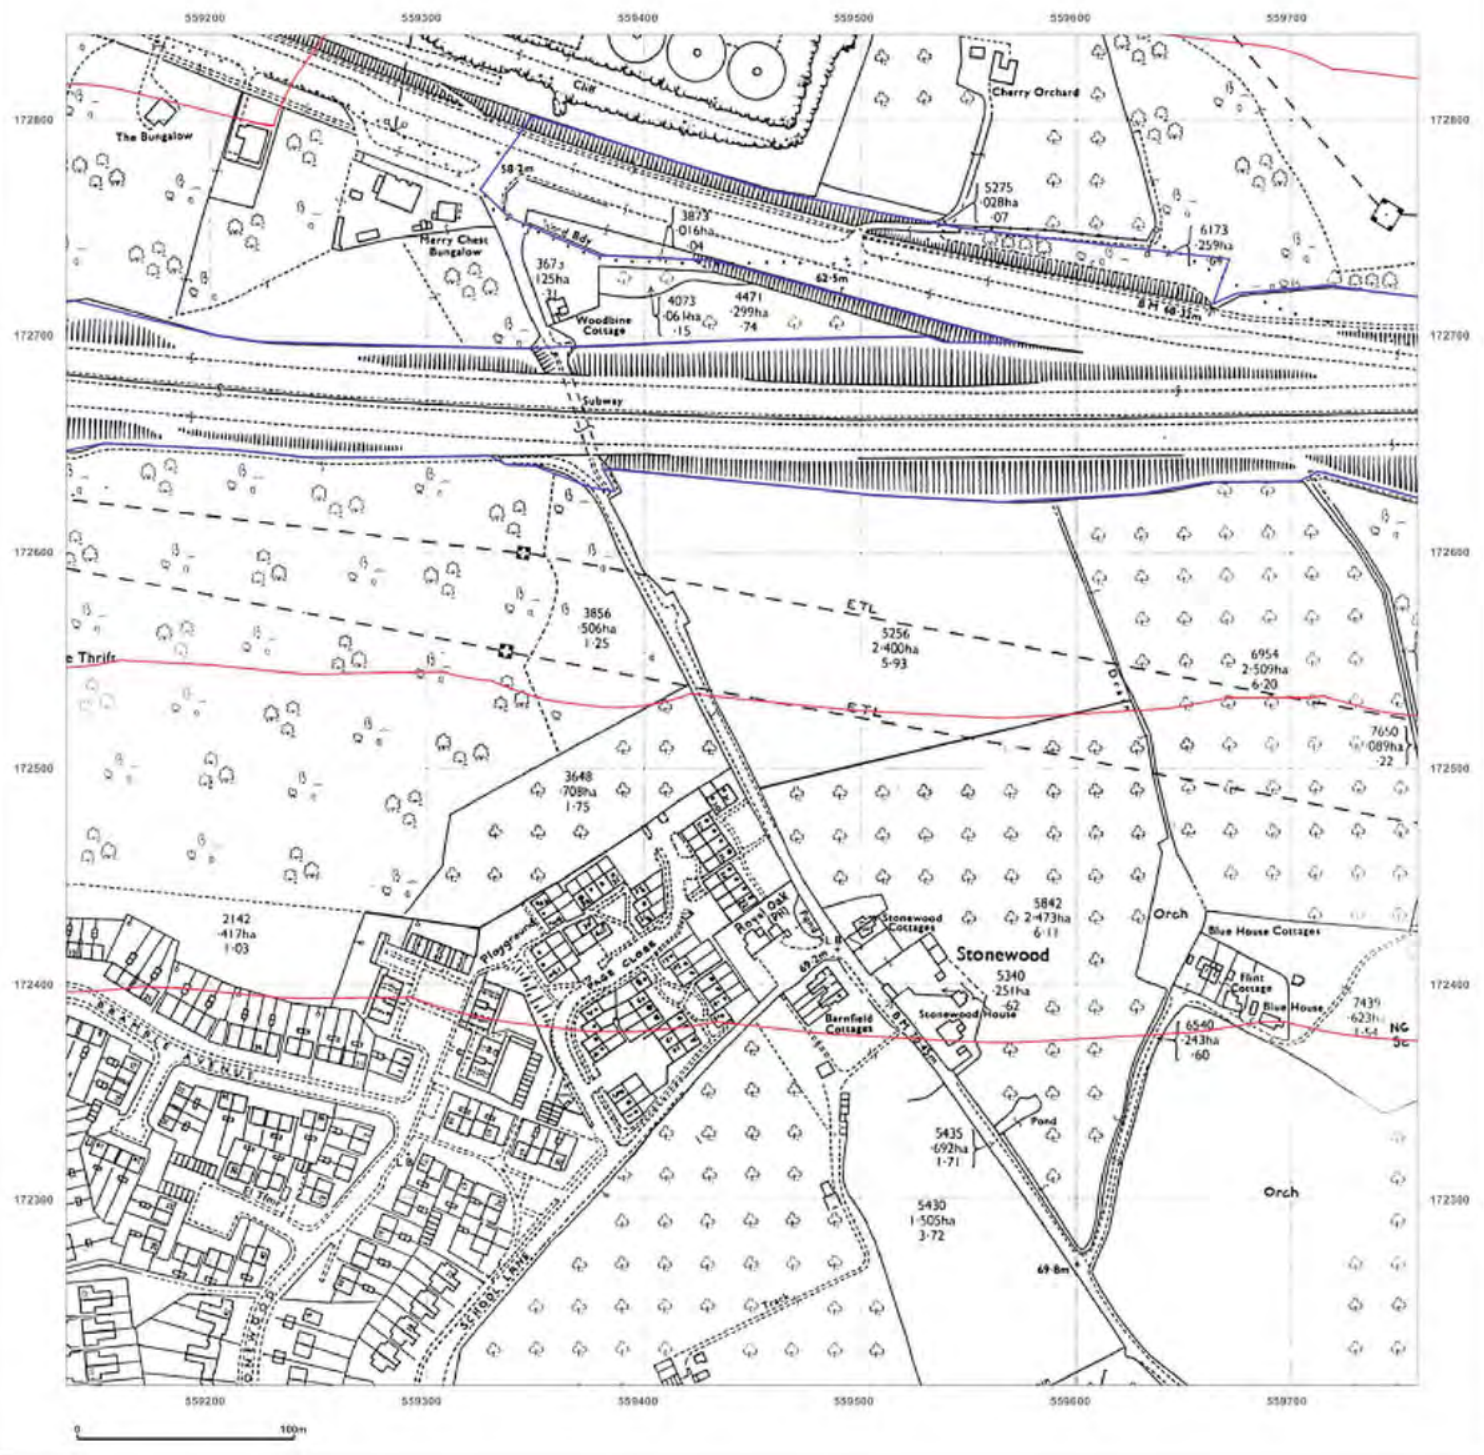

© Crown copyright and database rights 2018 Ordnance Survey 100035207

Production date: 22 July 2020

Map legend available at:

Site Details:

London resort

Client Ref: London Resort
Report Ref: GSIP-2020-10332-1119_LS_3_2
Grid Ref: 559448, 172527