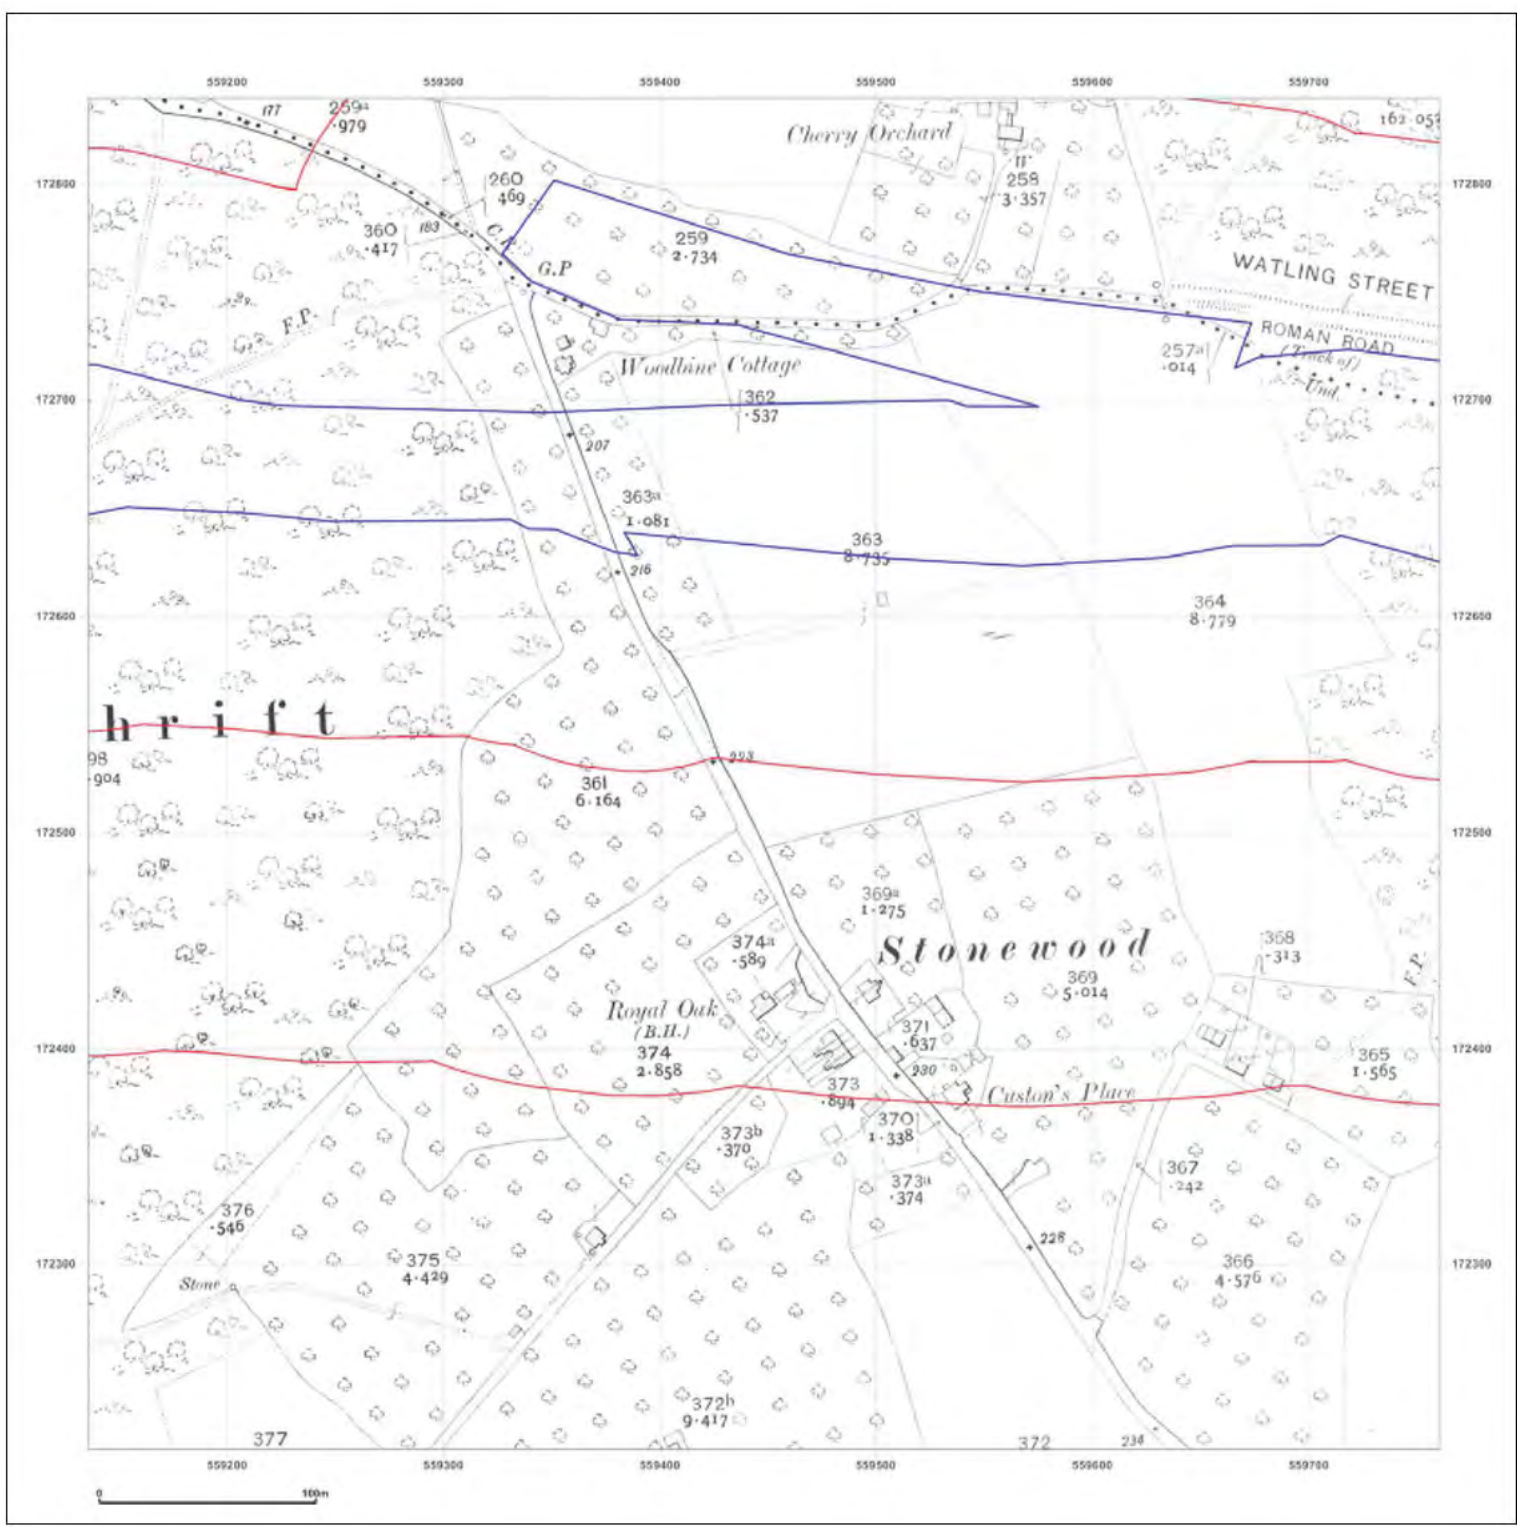

© Crown copyright and database rights 2018 Ordnance Survey 100035207

Production date: 22 July 2020

Map legend available at:

Site Details:

London resort

Client Ref: London Resort
Report Ref: GSIP-2020-10332-1119_LS_3_2
Grid Ref: 559448, 172527