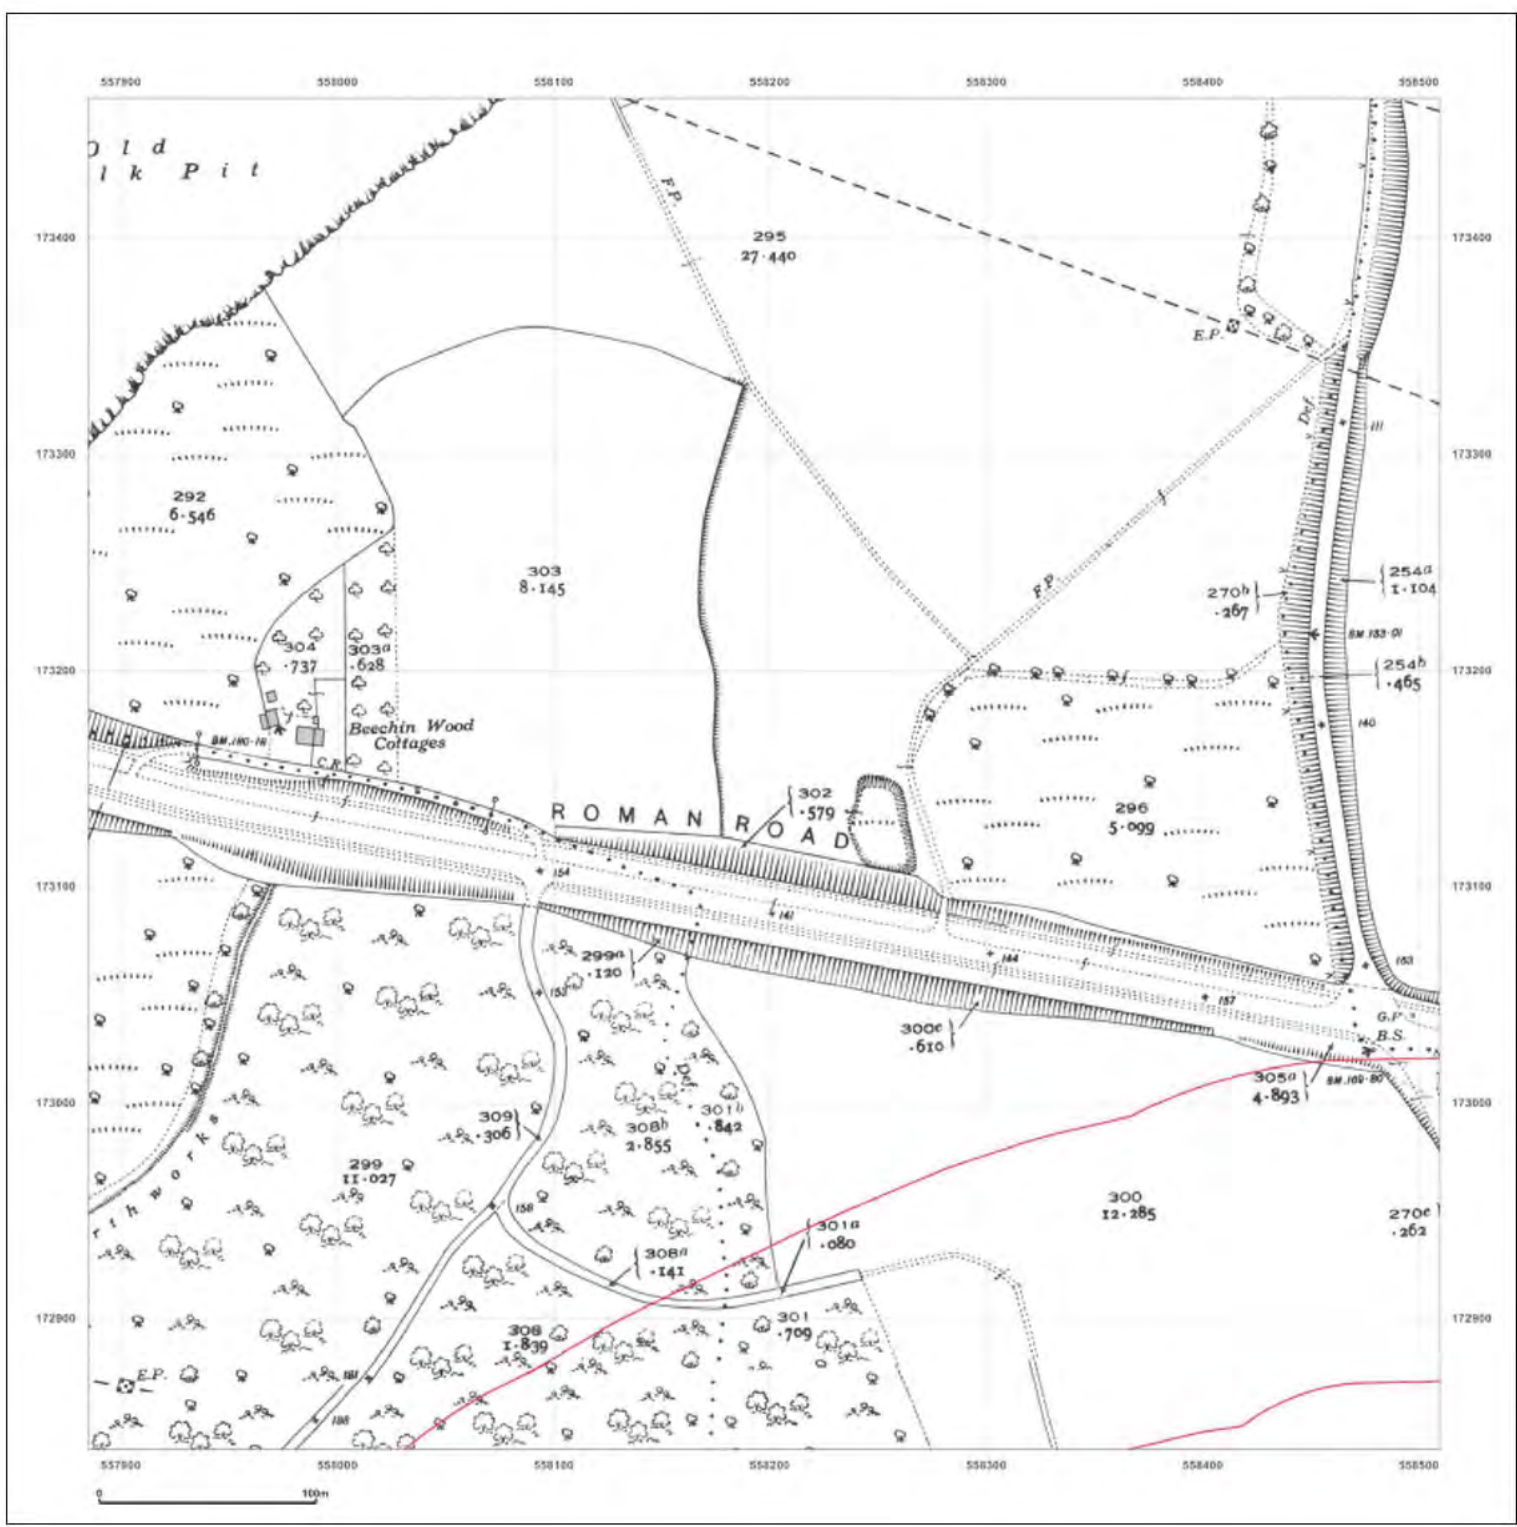

Map legend available at: [REDACTED]

Site Details:

London resort

Client Ref: London Resort
Report Ref: GSIP-2020-10332-1119_LS_1_3
Grid Ref: 558197, 173152

Map Name: National Grid

Map date: 1962

Scale: 1:2,500