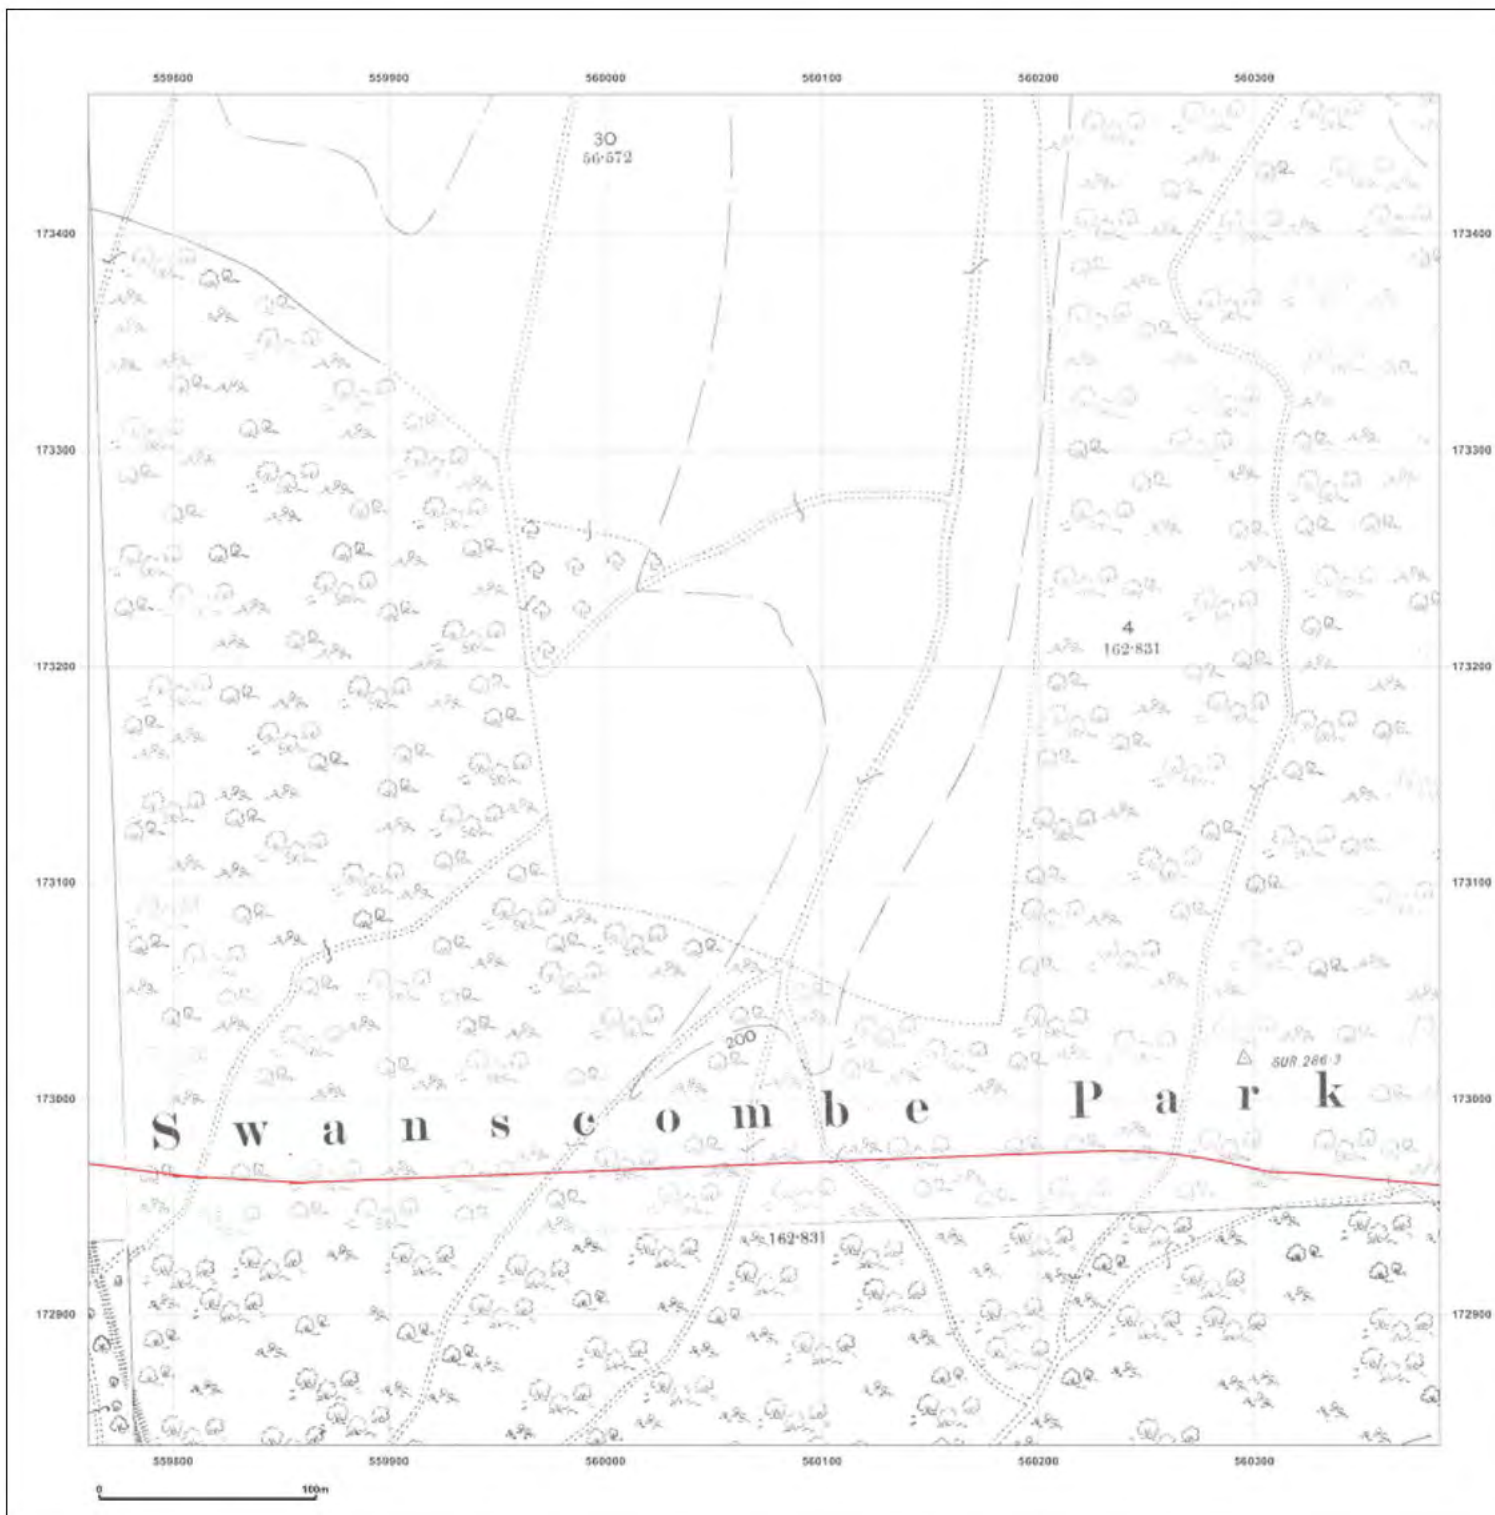

Produced by
Groundsure Insights
T: 08444 159000
E: [REDACTED]
W: www.groundsure.com

© Crown copyright and database rights 2018 Ordnance Survey 100035207

Production date: 22 July 2020

Map legend available at:
[REDACTED]