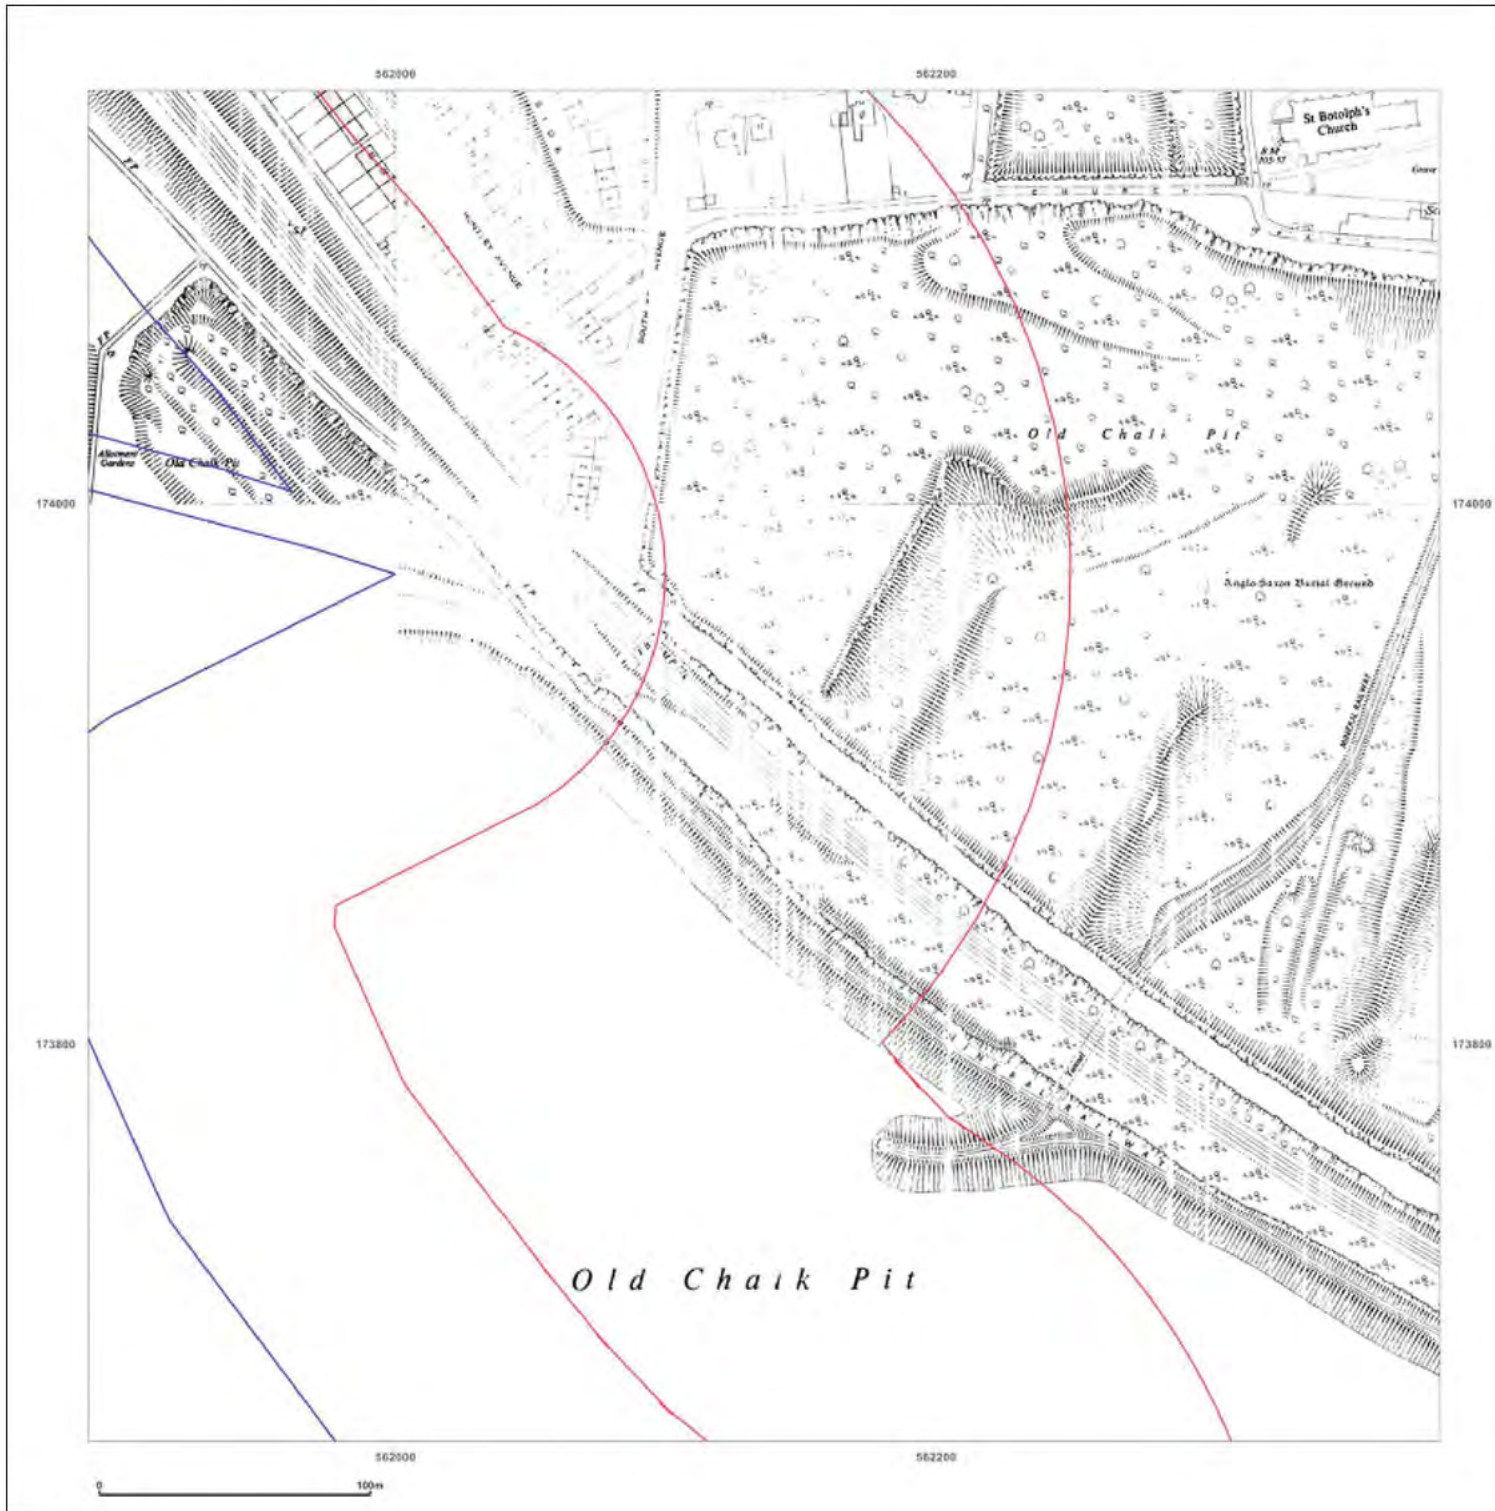

Site Details:

London resort

Client Ref: London Resort
Report Ref: GSIP-2020-10332-1119_1250scale_9_5
Grid Ref: 562136, 173903

Map Name: National Grid

Map date: 1953

Scale: 1:1,250

Printed at: 1:2,000

Surveyed N/A
Revised N/A
Edition N/A
Copyright N/A
Levelled N/A

Surveyed N/A
Revised N/A
Edition N/A
Copyright N/A
Levelled N/A

	Surveyed N/A Revised N/A Edition N/A Copyright N/A Levelled N/A

Produced by
Groundsure Insights
T: 08444 159000
E: [REDACTED]
W: www.groundsure.com

© Crown copyright and database rights 2018 Ordnance Survey 100035207

Production date: 22 July 2020

Map legend available at:
[REDACTED]