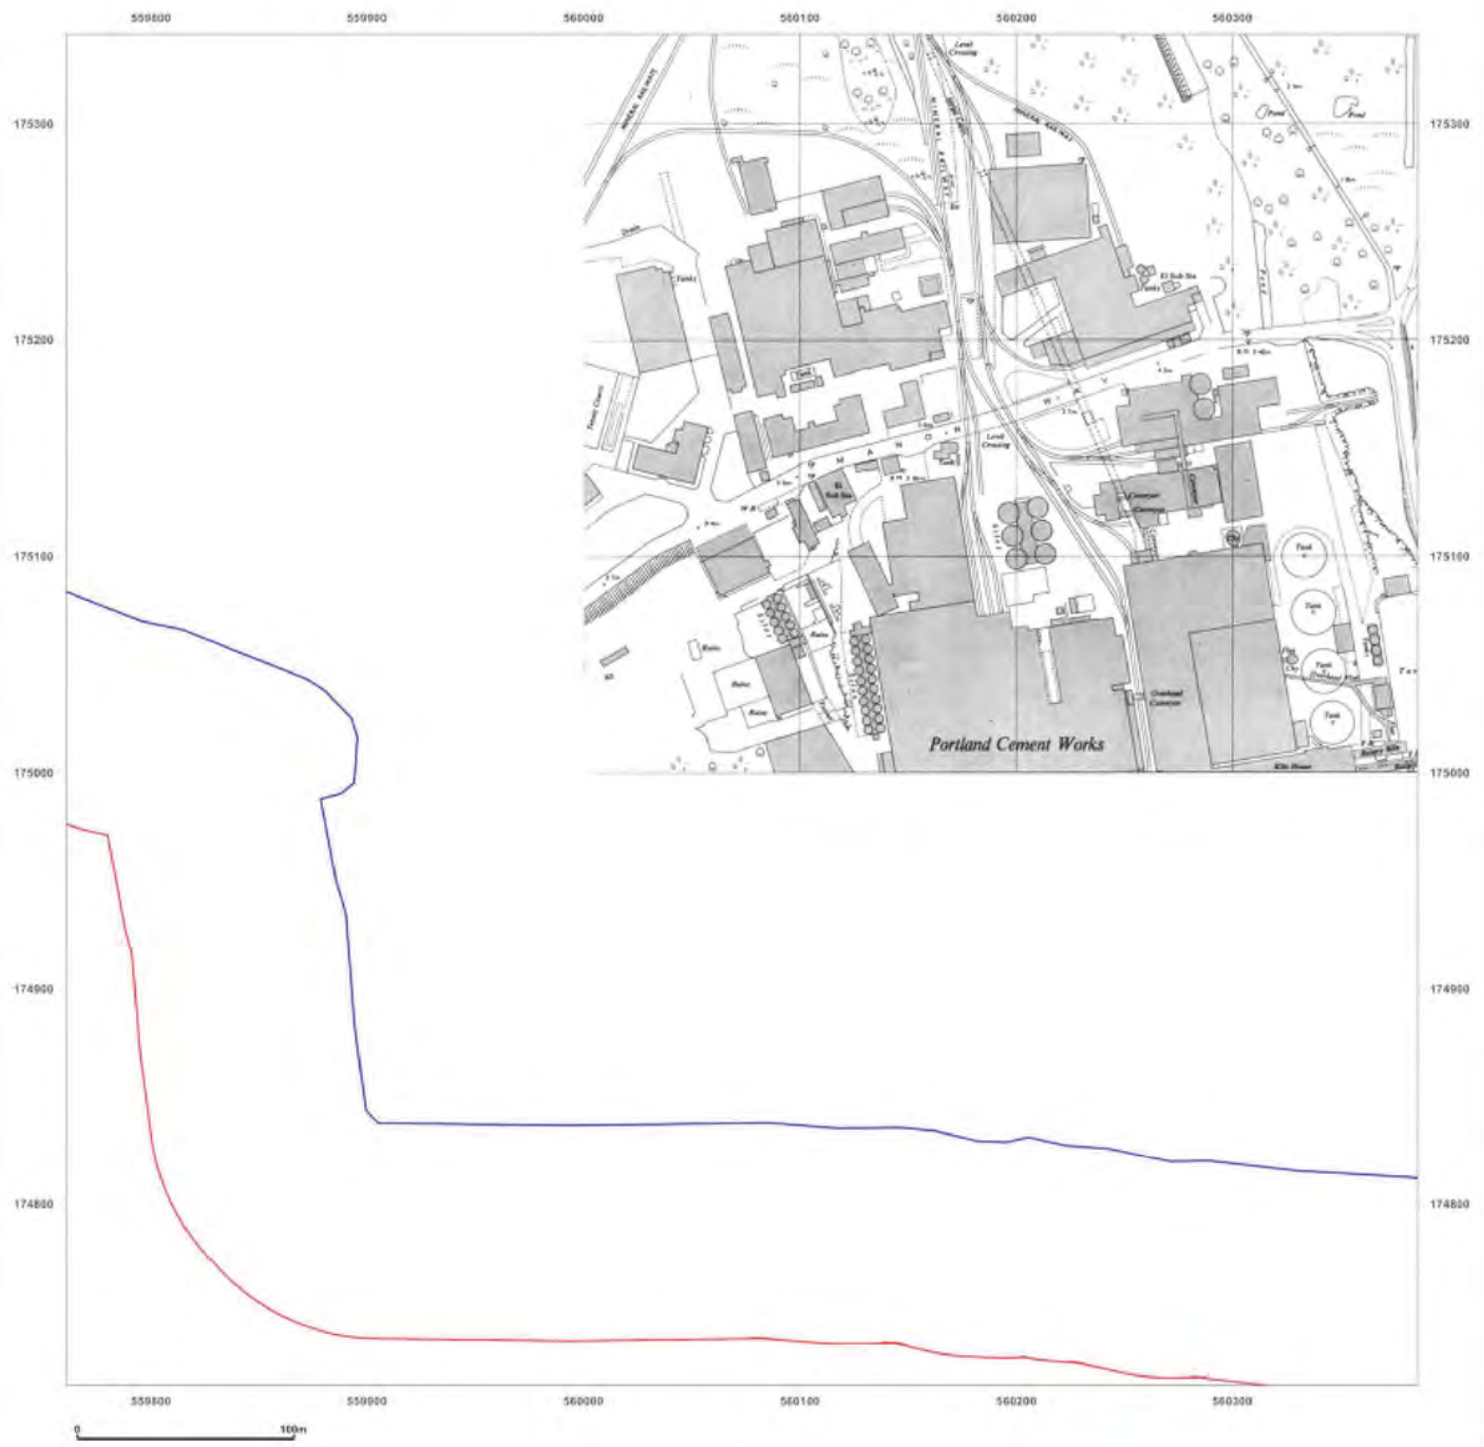

Site Details:

London resort

Client Ref: London Resort
Report Ref: GSIP-2020-10332-1119_LS_4_6
Grid Ref: 560073, 175029

Map Name: National Grid

Map date: 1970

Scale: 1:2,500

Printed at: 1:2,500

Produced by
Groundsure Insights
T: 08444 159000
E: [Redacted]
W: www.groundsure.com

© Crown copyright and database rights 2018 Ordnance Survey 100035207

Production date: 22 July 2020

Map legend available at: [Redacted]