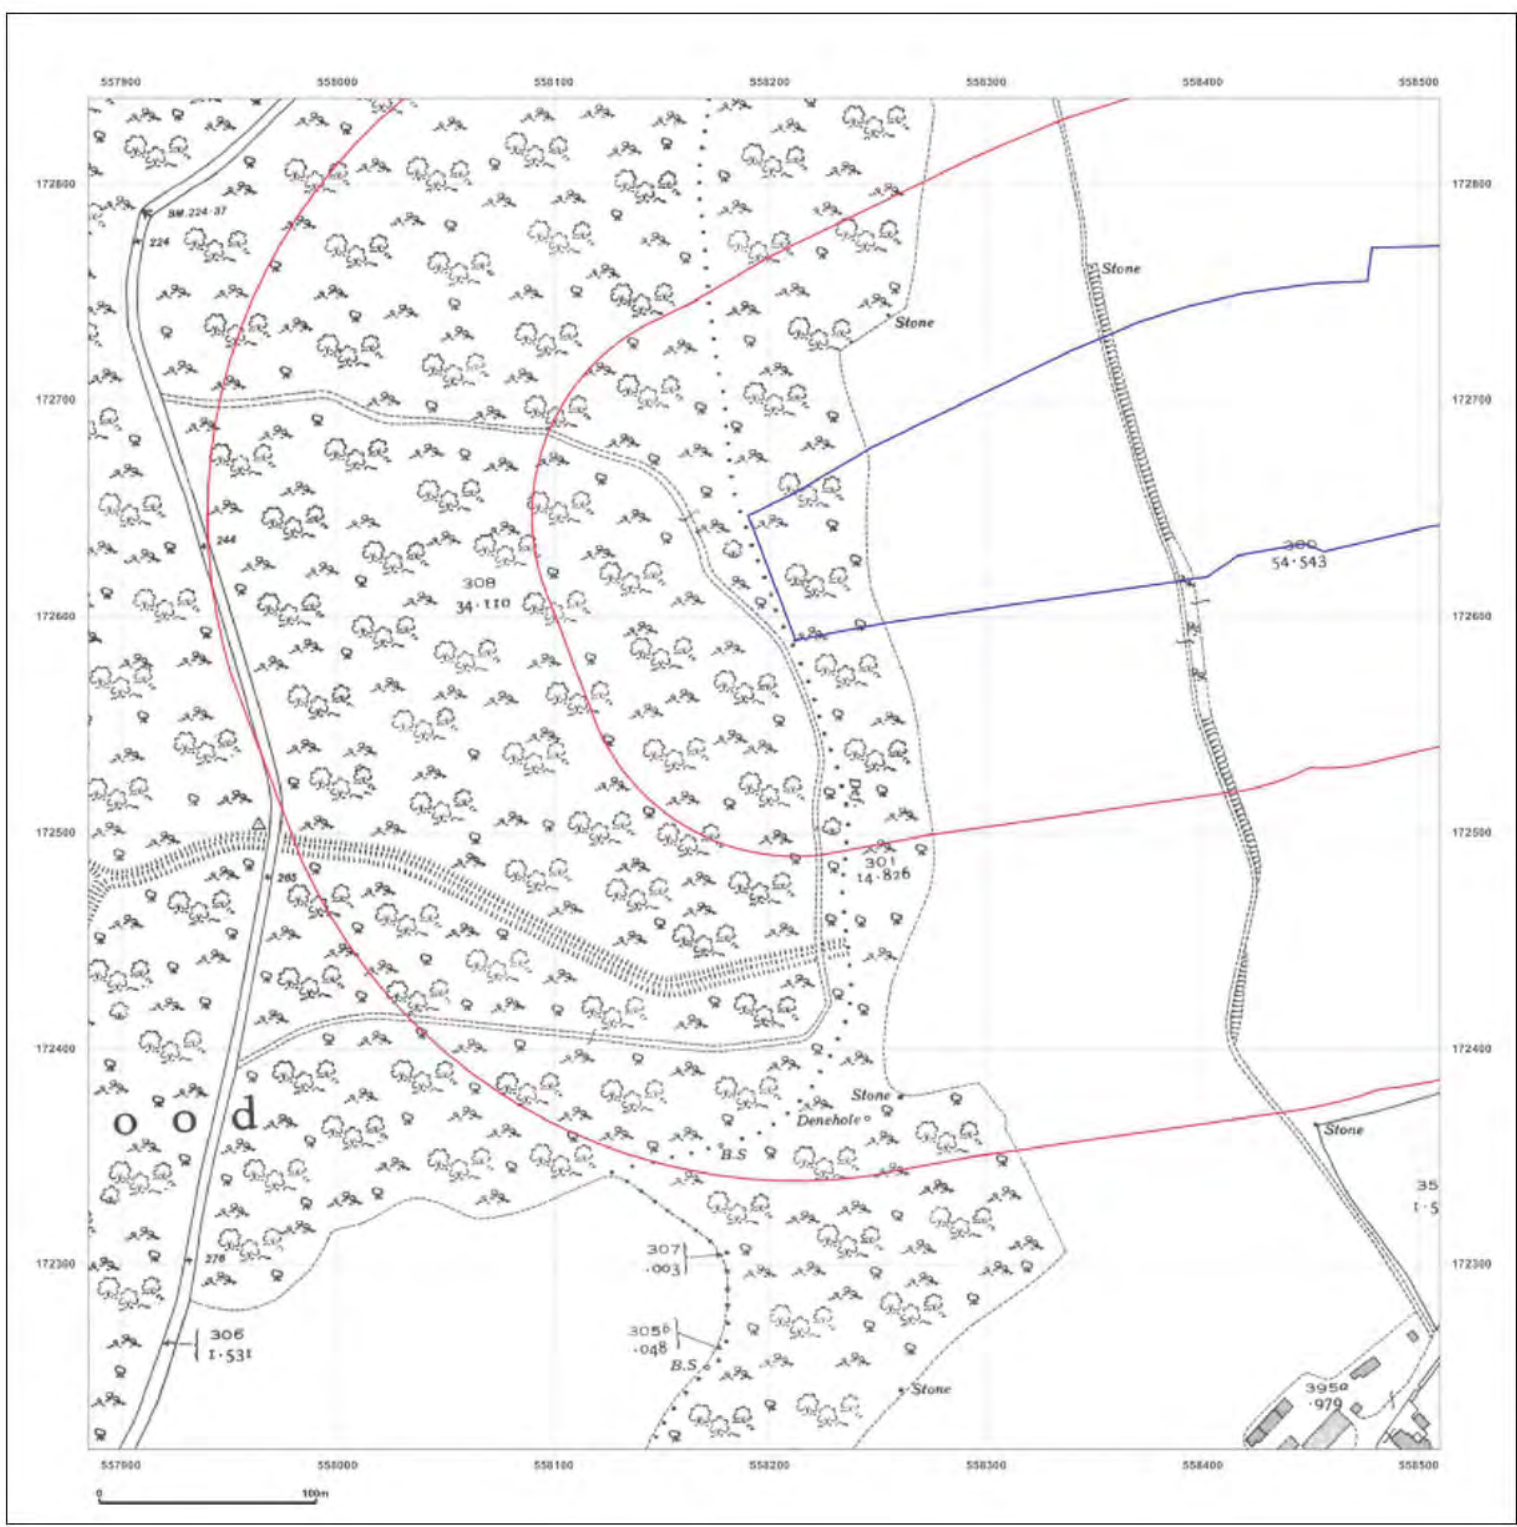

© Crown copyright and database rights 2018 Ordnance Survey 100035207

Production date: 22 July 2020

Map legend available at: [REDACTED]

Site Details:

London resort

Client Ref: London Resort
Report Ref: GSIP-2020-10332-1119_LS_1_2
Grid Ref: 558197, 172527