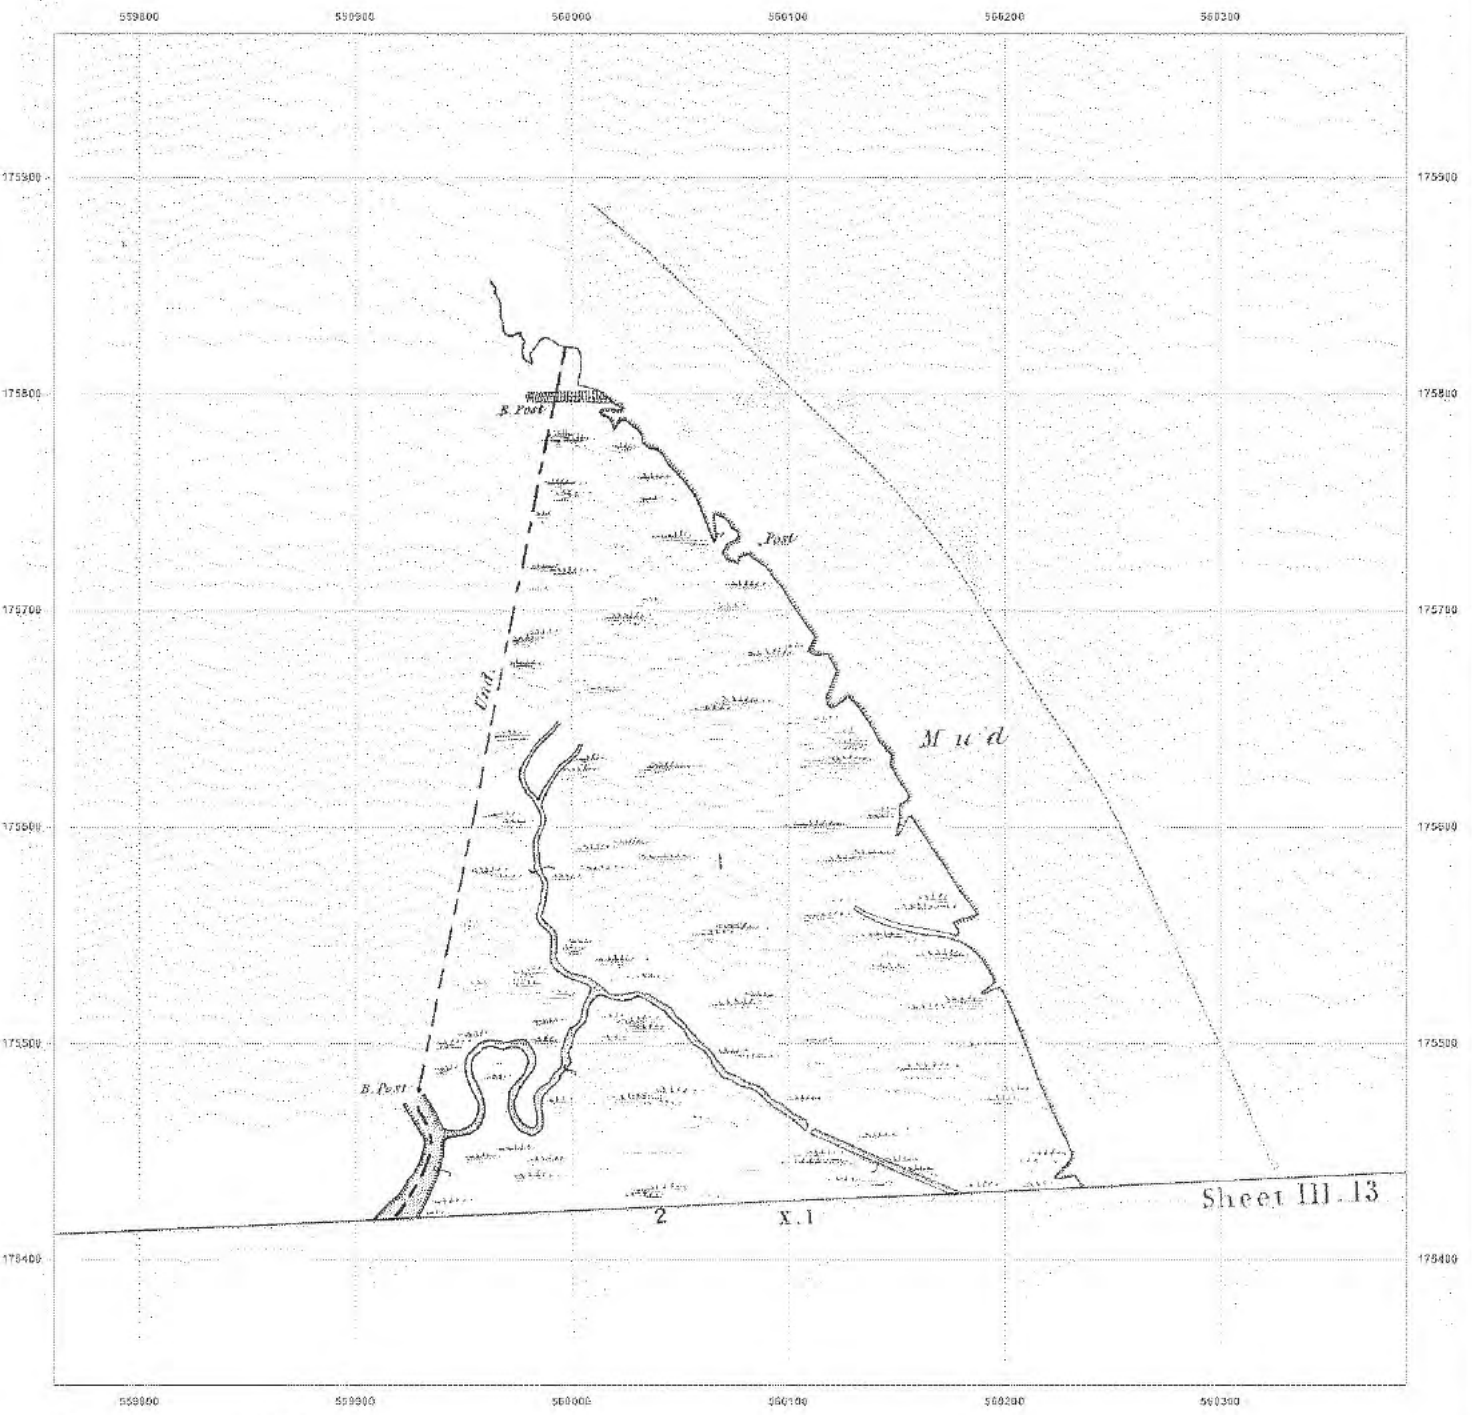

Site Details:

London resort

Client Ref: London Resort
Report Ref: GSIP-2020-10332-1119_LS_4_7
Grid Ref: 560073, 175654

Map Name: County Series

Map date: 1865

Scale: 1:2,500

Printed at: 1:2,500

Surveyed 1865
Revised 1865
Edition N/A
Copyright N/A
Levelled N/A

Produced by
Groundsure Insights
T: 08444 159000
E: [REDACTED]
W: www.groundsure.com

© Crown copyright and database rights 2018 Ordnance Survey 100035207

Production date: 22 July 2020

Map legend available at: [REDACTED]