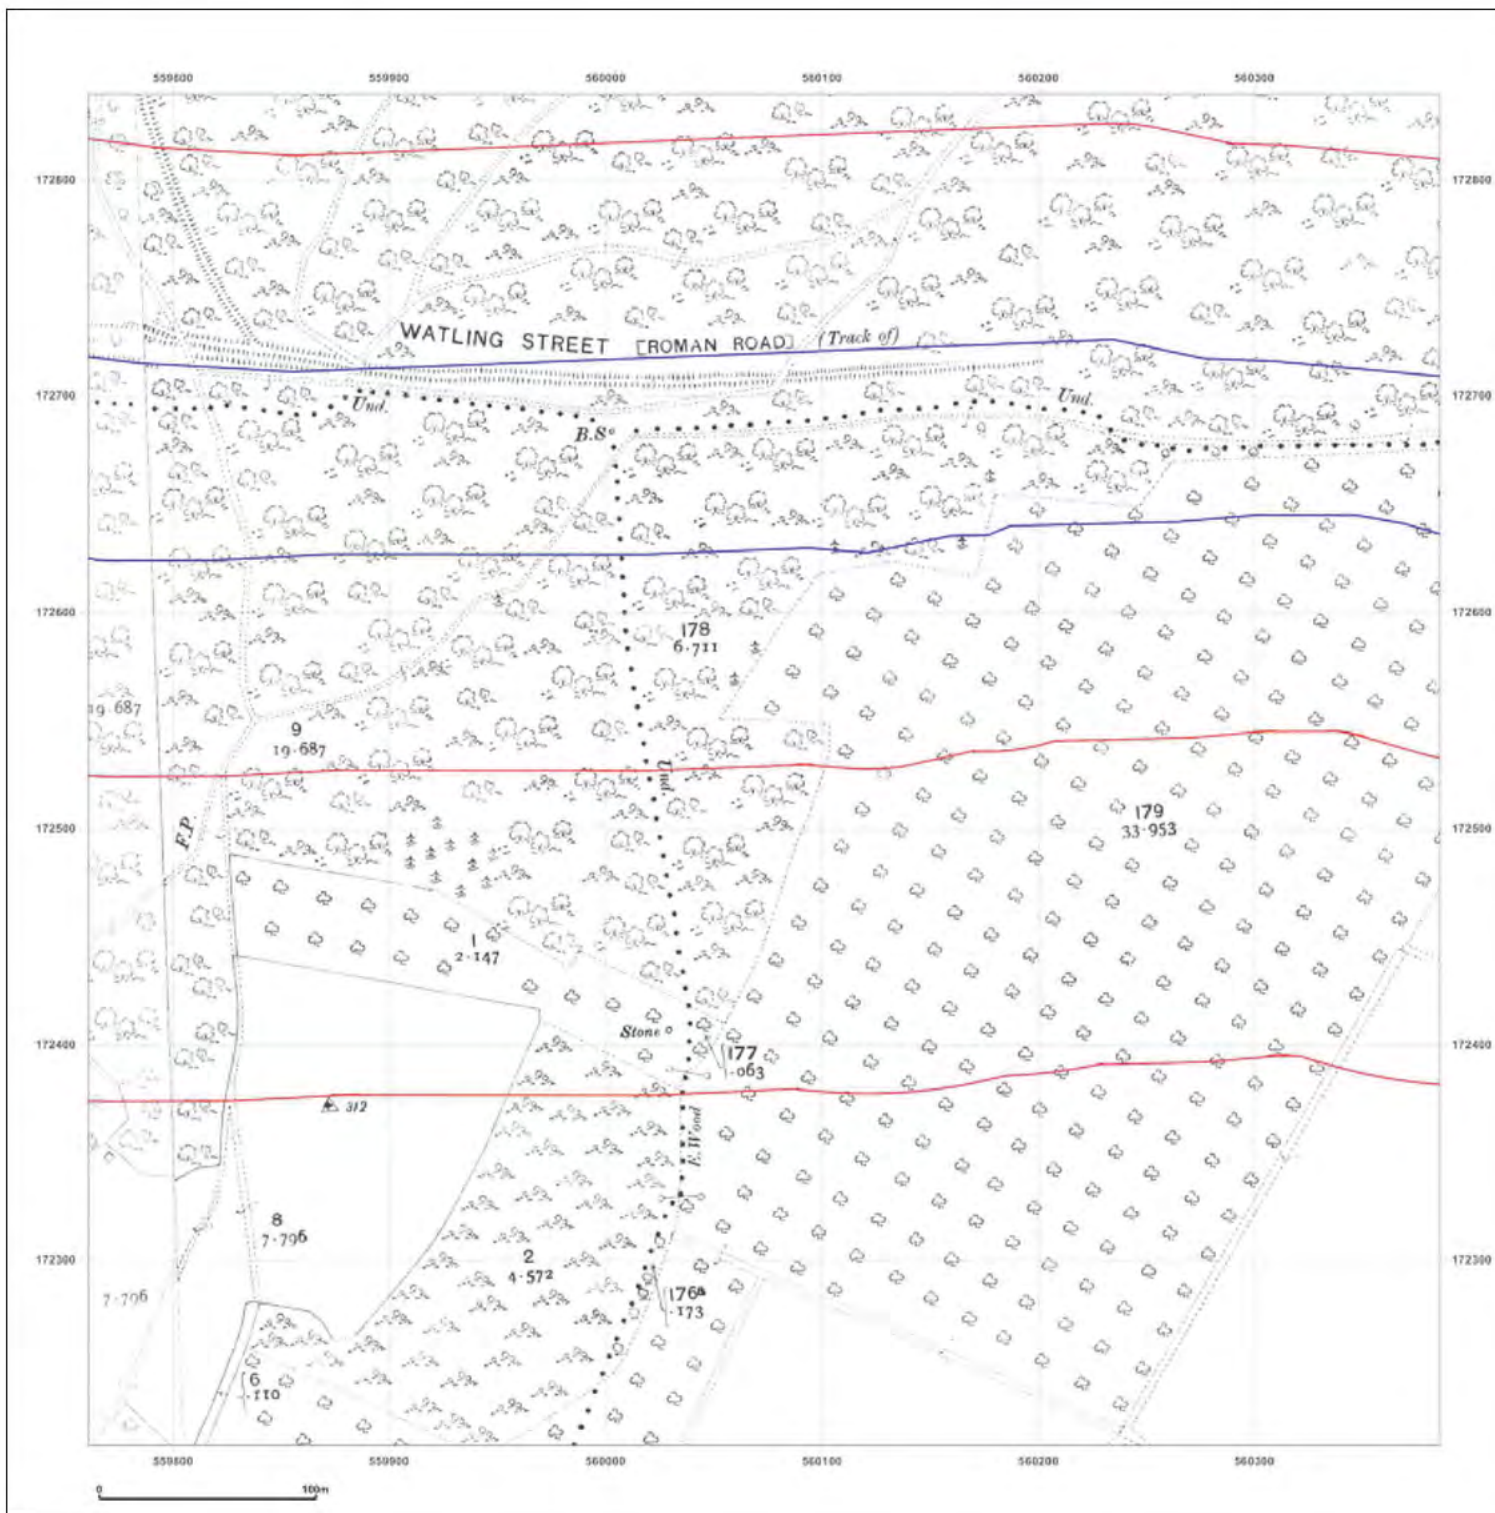

Production date: 22 July 2020

Map legend available at:

Site Details:

London resort

Client Ref: London Resort
Report Ref: GSP-2020-10332-1119_LS_4_2
Grid Ref: 560073, 172527

Map Name: County Series

Map date: 1933