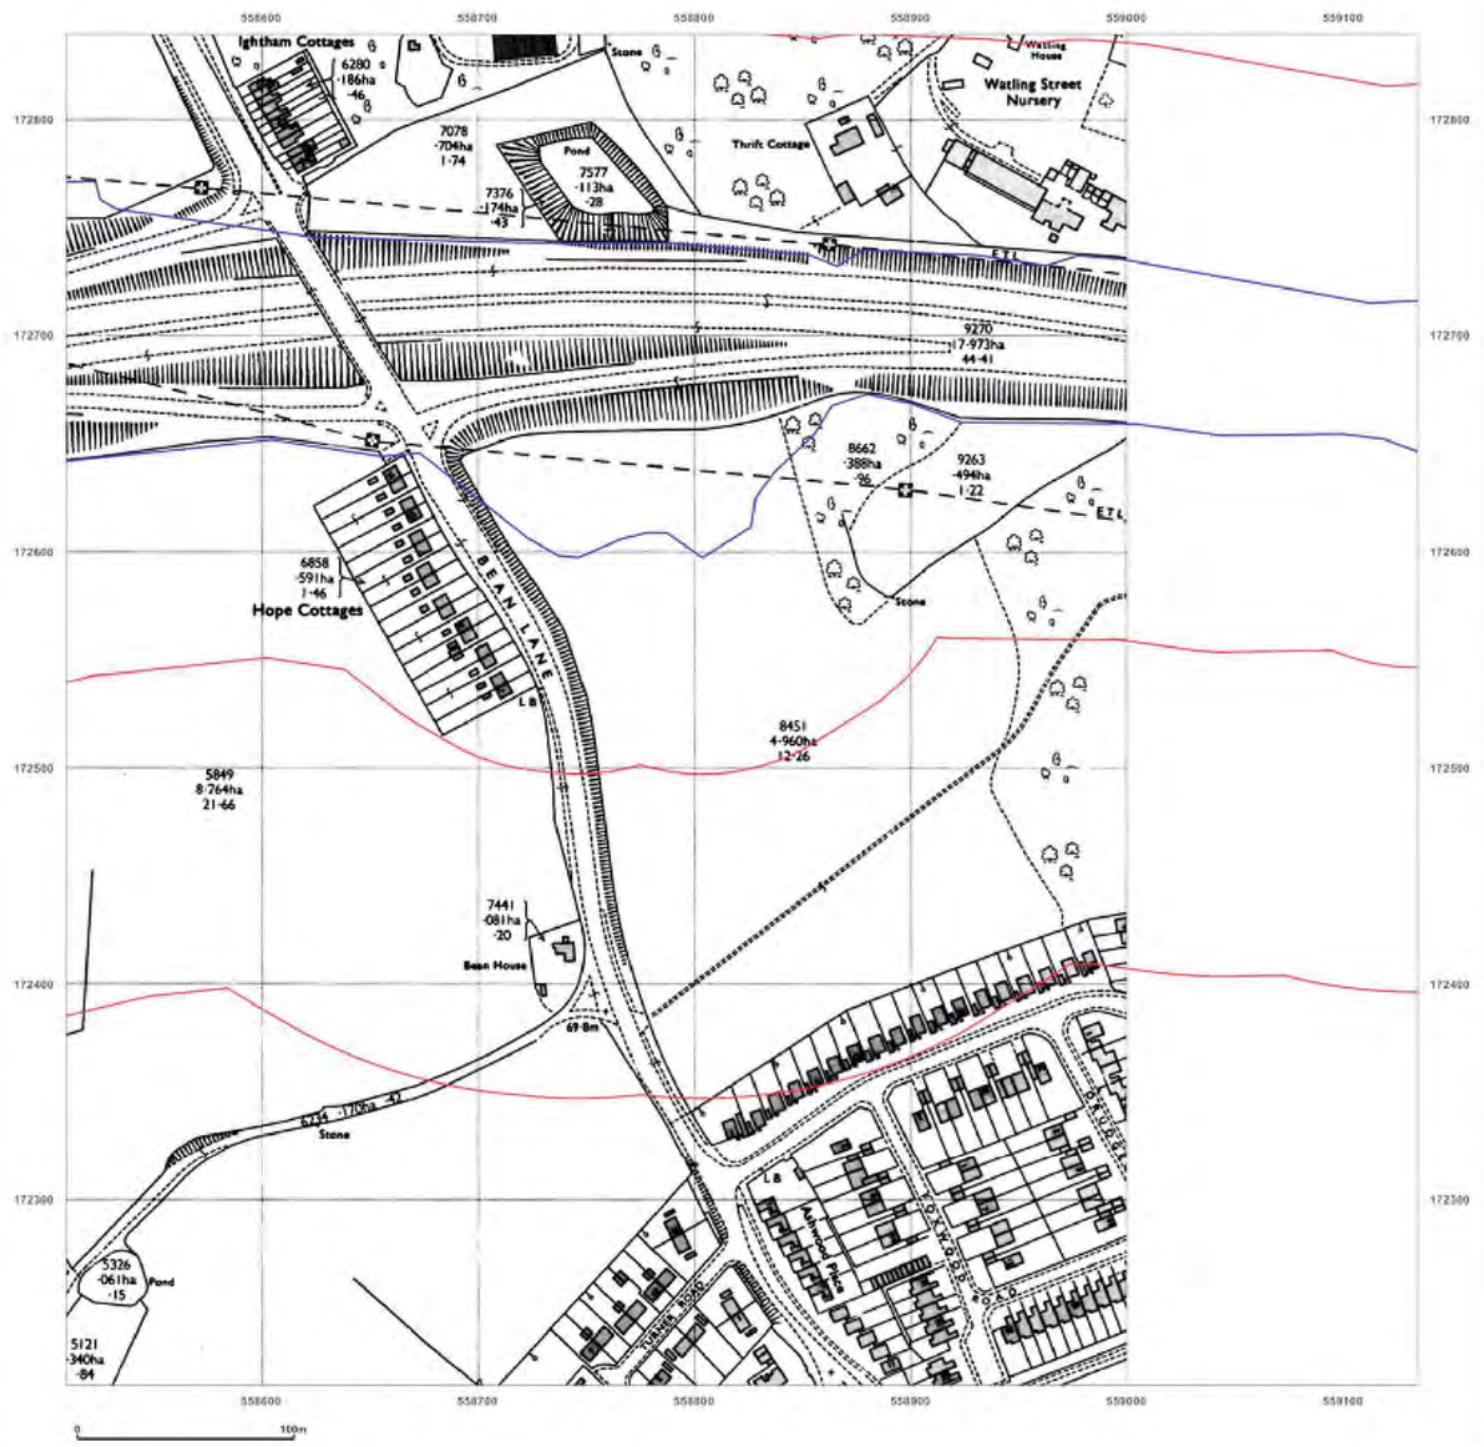

© Crown copyright and database rights 2018 Ordnance Survey 100035207

Production date: 22 July 2020

Map legend available at:

Site Details:

London resort

Client Ref: London Resort
Report Ref: GSIP-2020-10332-1119_LS_2_2
Grid Ref: 558822, 172527