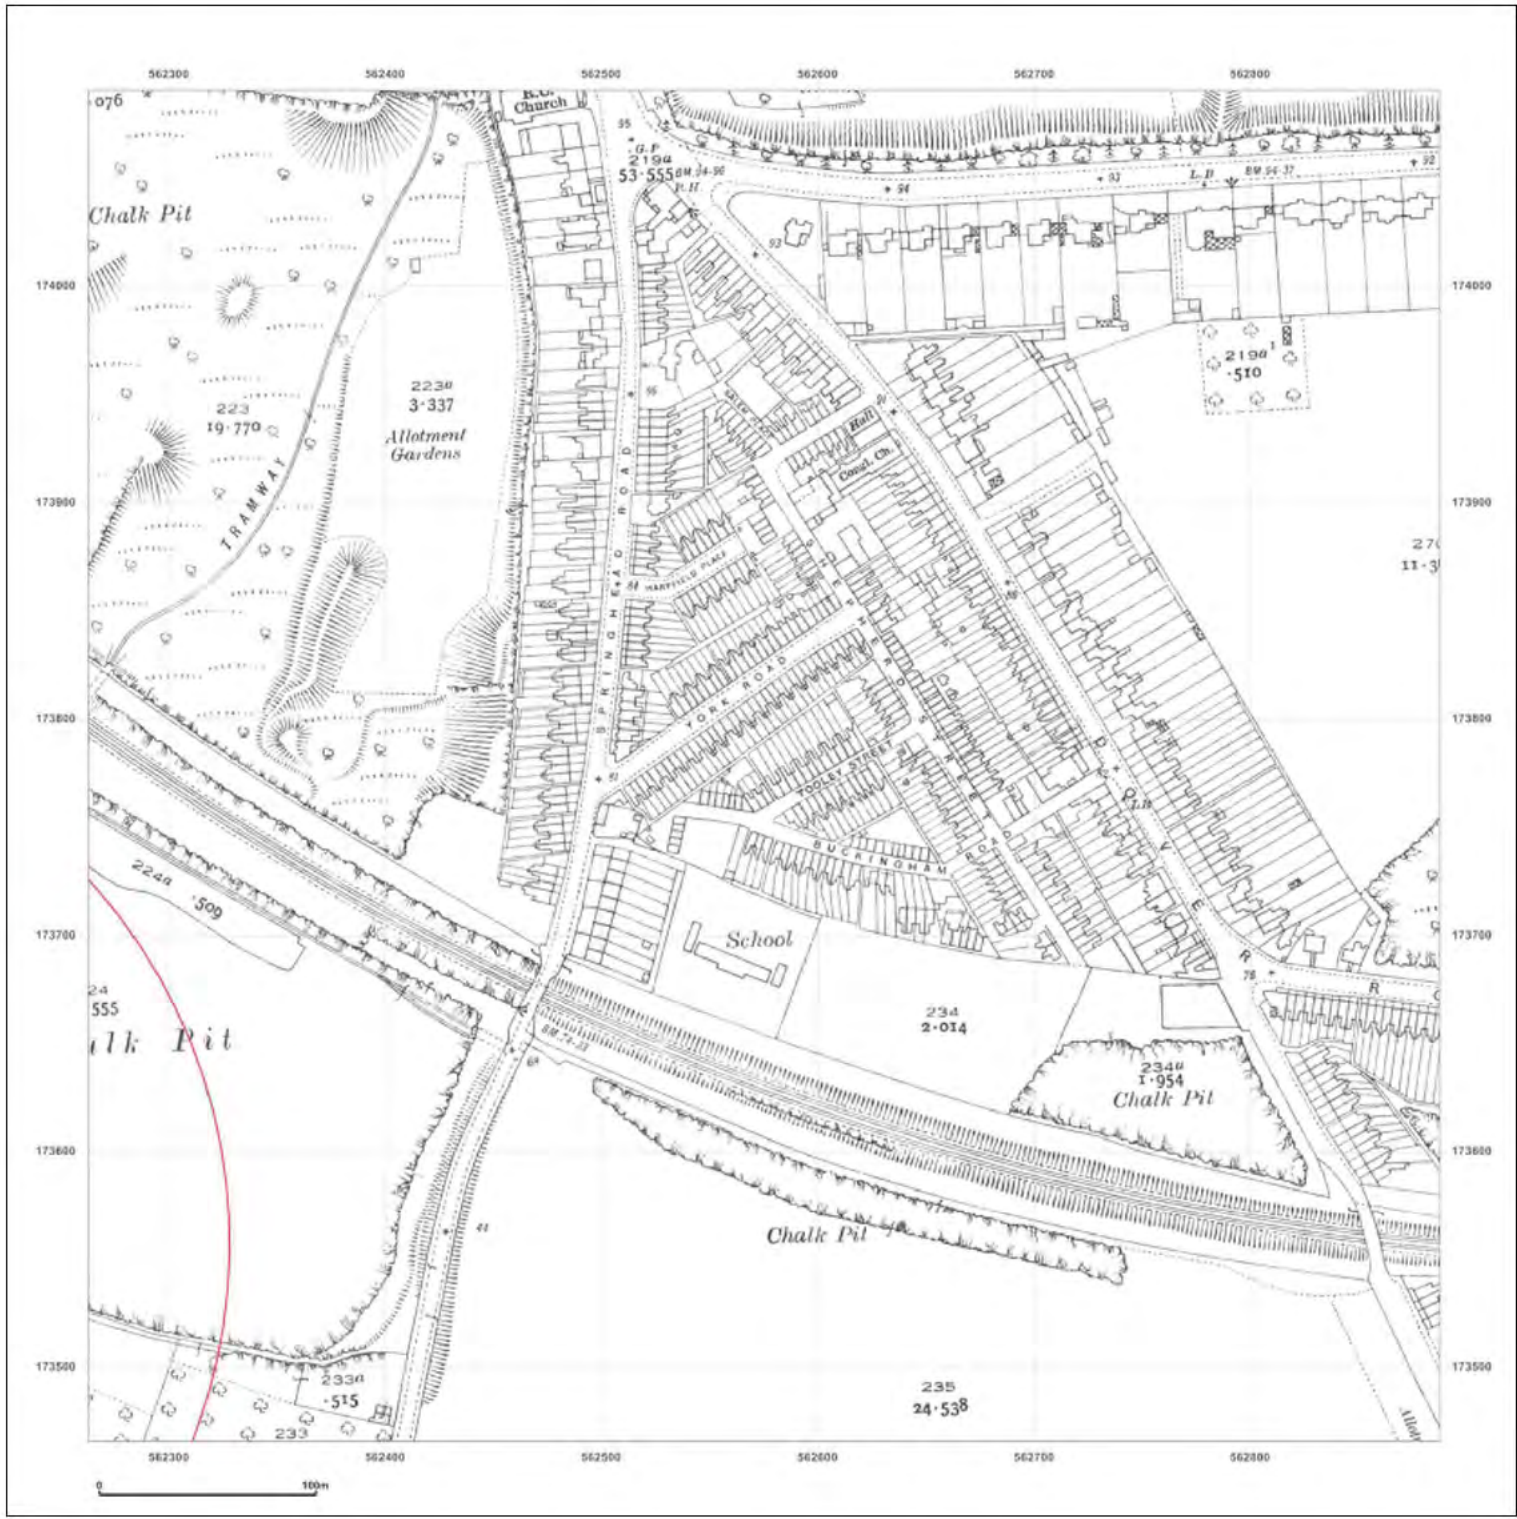

© Crown copyright and database rights 2018 Ordnance Survey 100035207

Production date: 22 July 2020

Map legend available at: [REDACTED]

Site Details:

London resort

Client Ref: London Resort
Report Ref: GSIP-2020-10332-1119_LS_8_4
Grid Ref: 562575, 173778