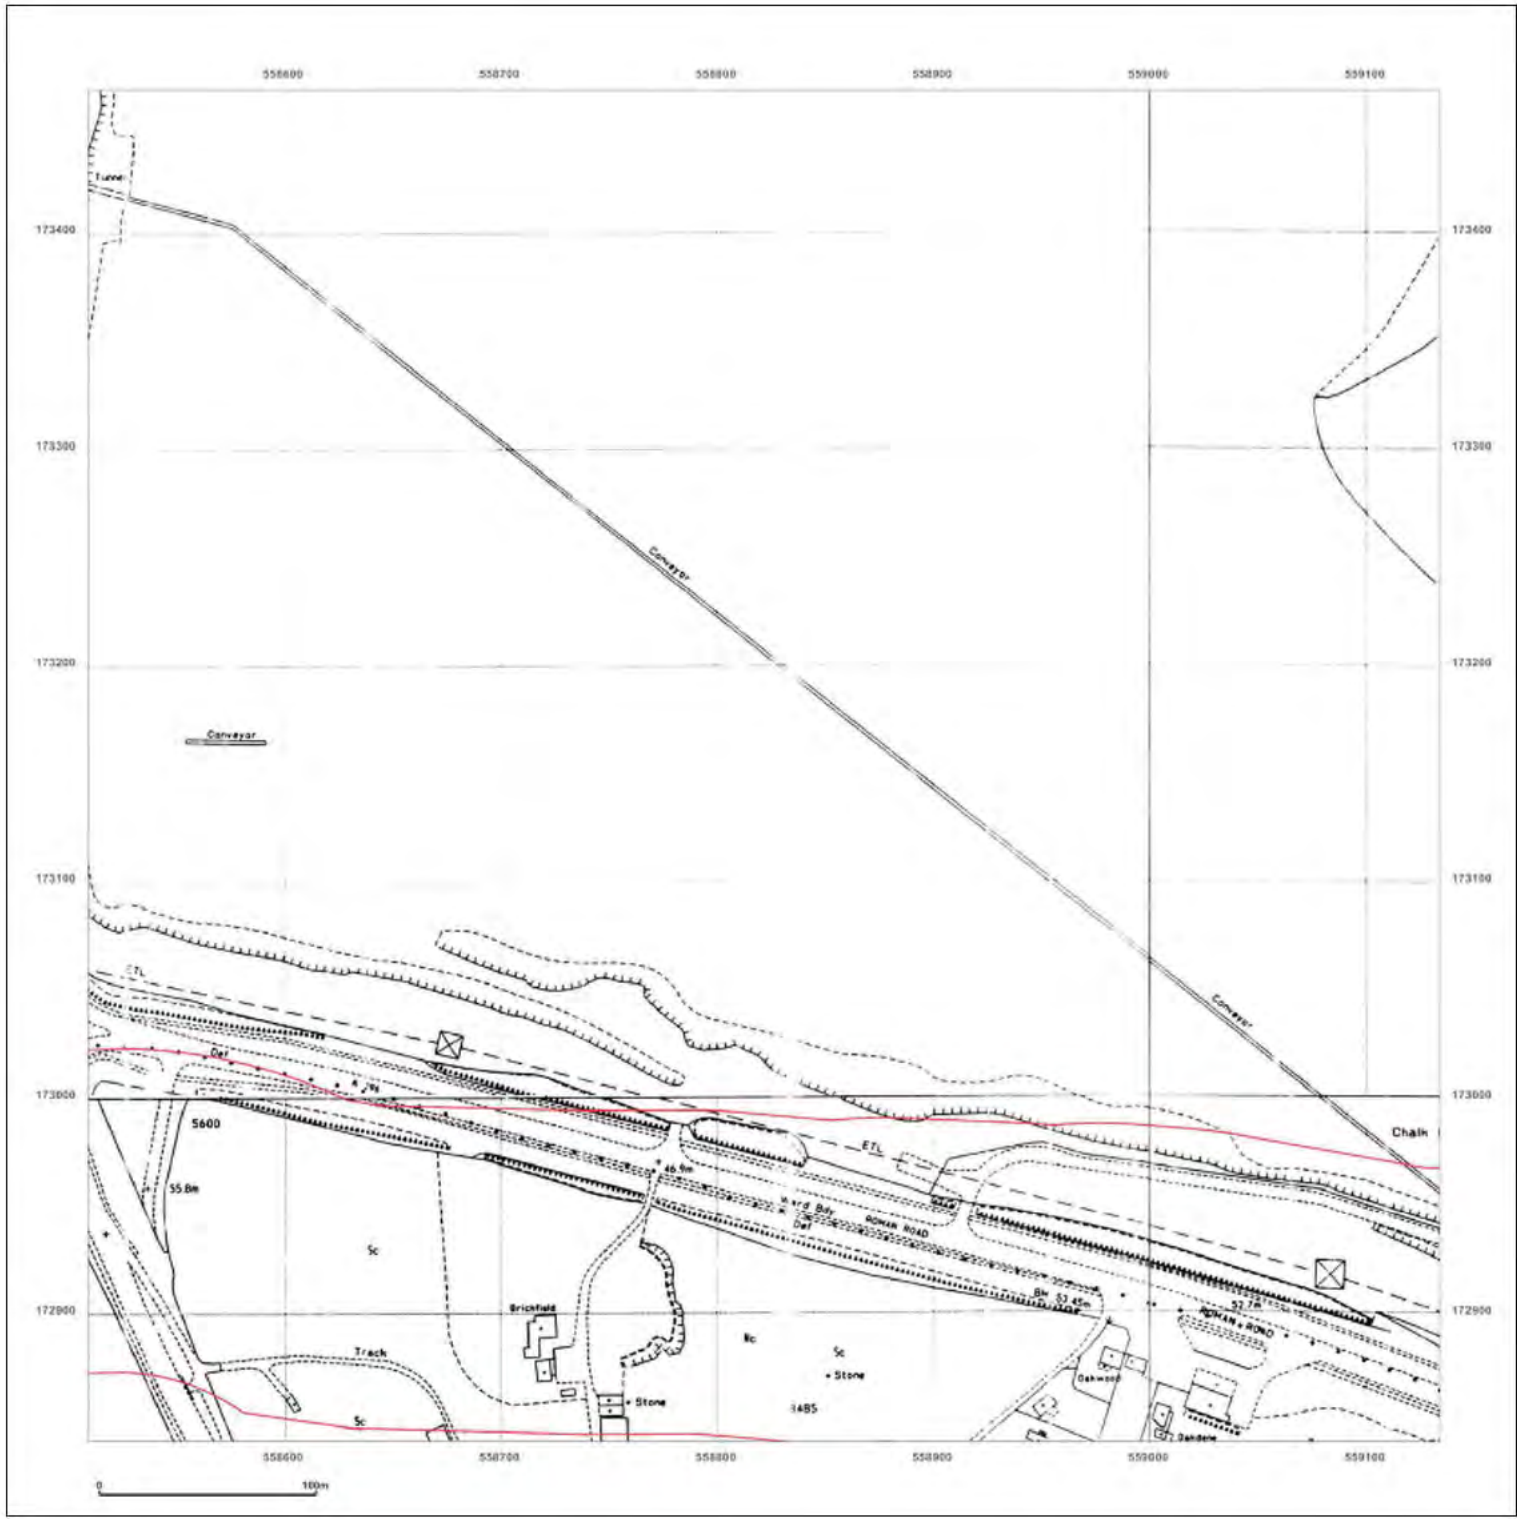

Site Details:

London resort

Client Ref: London Resort
Report Ref: GSIP-2020-10332-1119_LS_2_3
Grid Ref: 558822, 173152

Map Name: National Grid

Map date: 1993

Scale: 1:2,500

Printed at: 1:2,500

Surveyed N/A Revised N/A Edition N/A Copyright 1993 Levelled N/A	Surveyed N/A Revised N/A Edition N/A Copyright 1993 Levelled N/A
Surveyed N/A Revised N/A Edition N/A Copyright 1993 Levelled N/A	Surveyed N/A Revised N/A Edition N/A Copyright 1993 Levelled N/A

Produced by
Groundsure Insights
T: 08444 159000
E: [REDACTED]
W: www.groundsure.com

© Crown copyright and database rights 2018 Ordnance Survey 100035207

Production date: 22 July 2020

Map legend available at: [REDACTED]