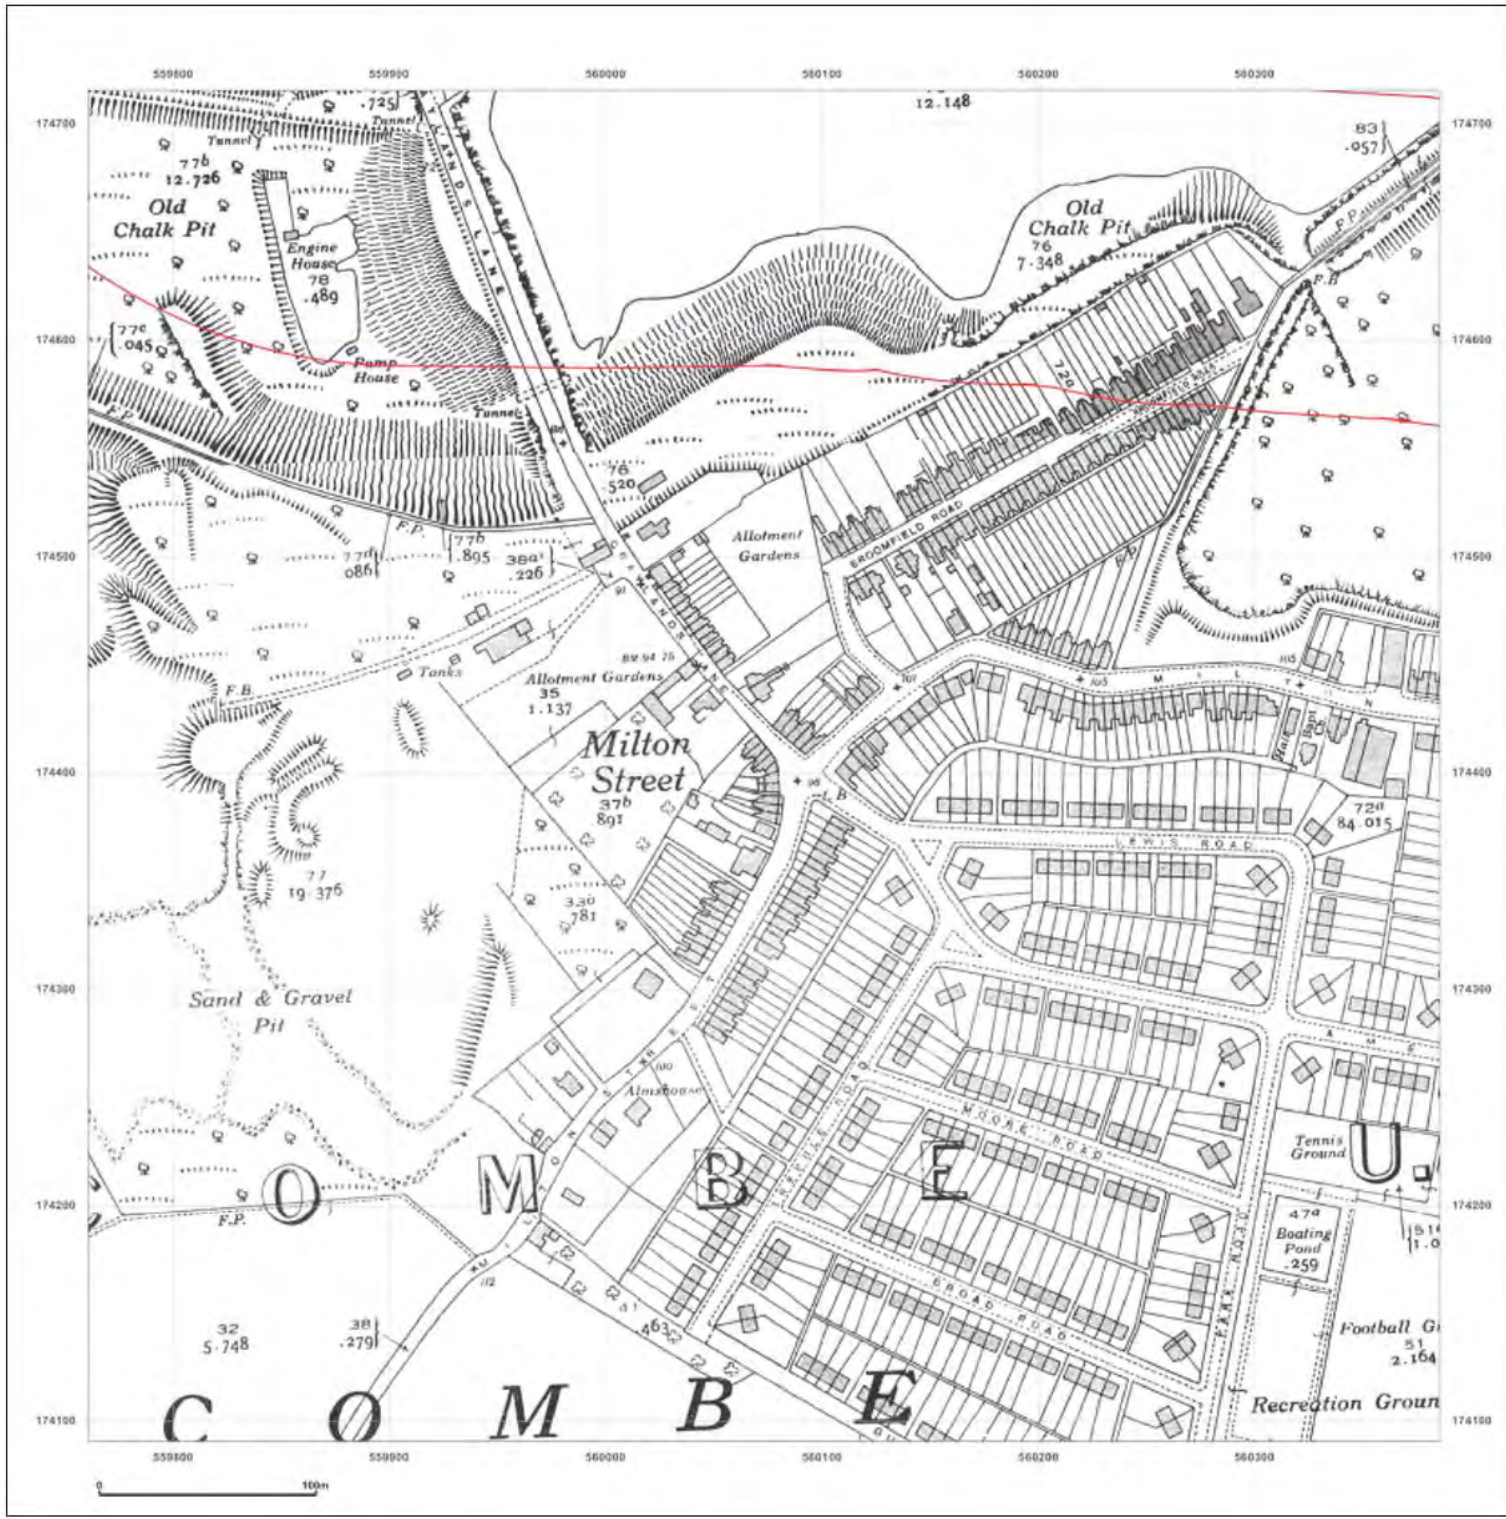

Produced by
Groundsure Insights
T: 08444 159000
E: [REDACTED]
W: www.groundsure.com

© Crown copyright and database rights 2018 Ordnance Survey 100035207

Production date: 22 July 2020

Map legend available at: