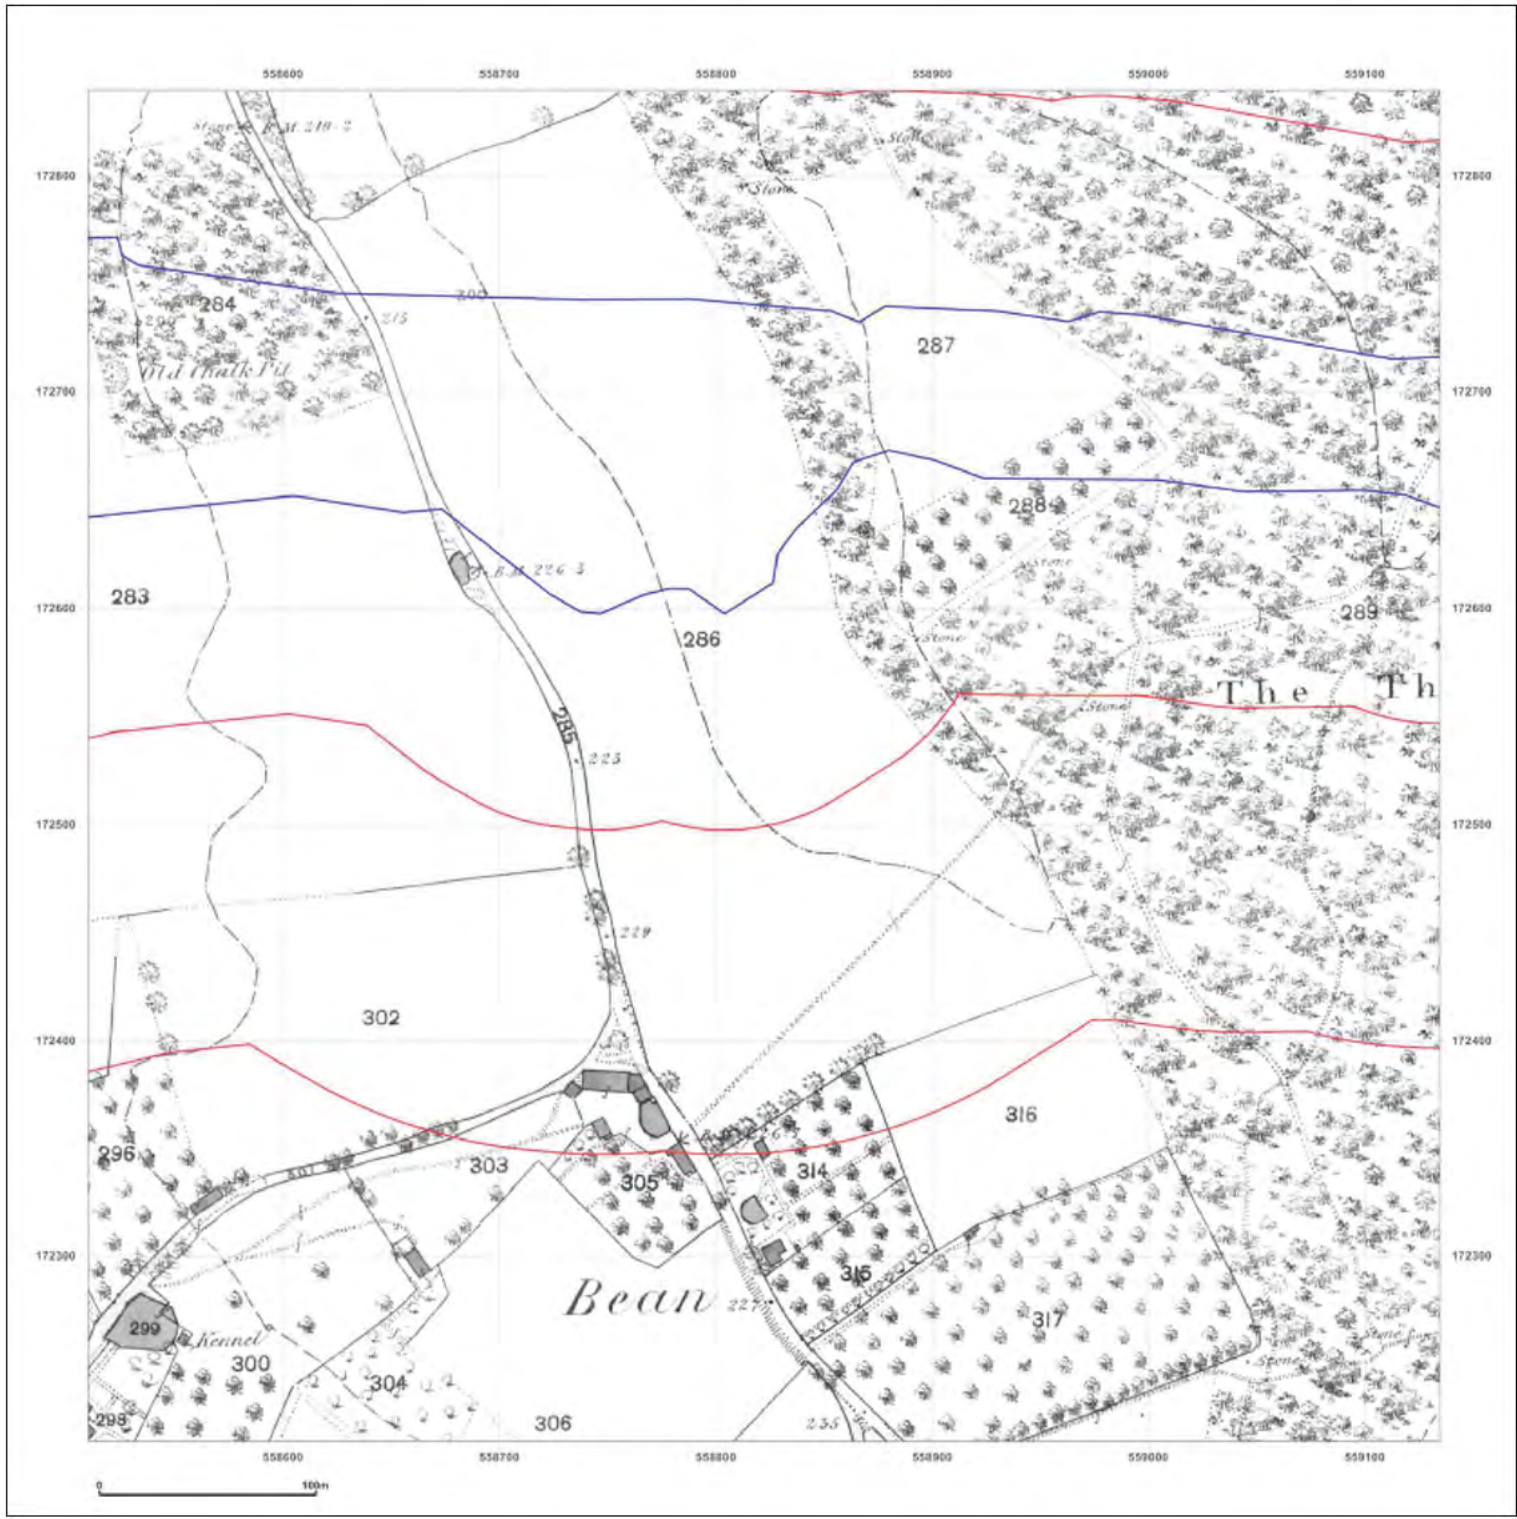

© Crown copyright and database rights 2018 Ordnance Survey 100035207

Production date: 22 July 2020

Map legend available at: [REDACTED]

Site Details:

London resort

Client Ref: London Resort
Report Ref: GSIP-2020-10332-1119_LS_2_2
Grid Ref: 558822, 172527