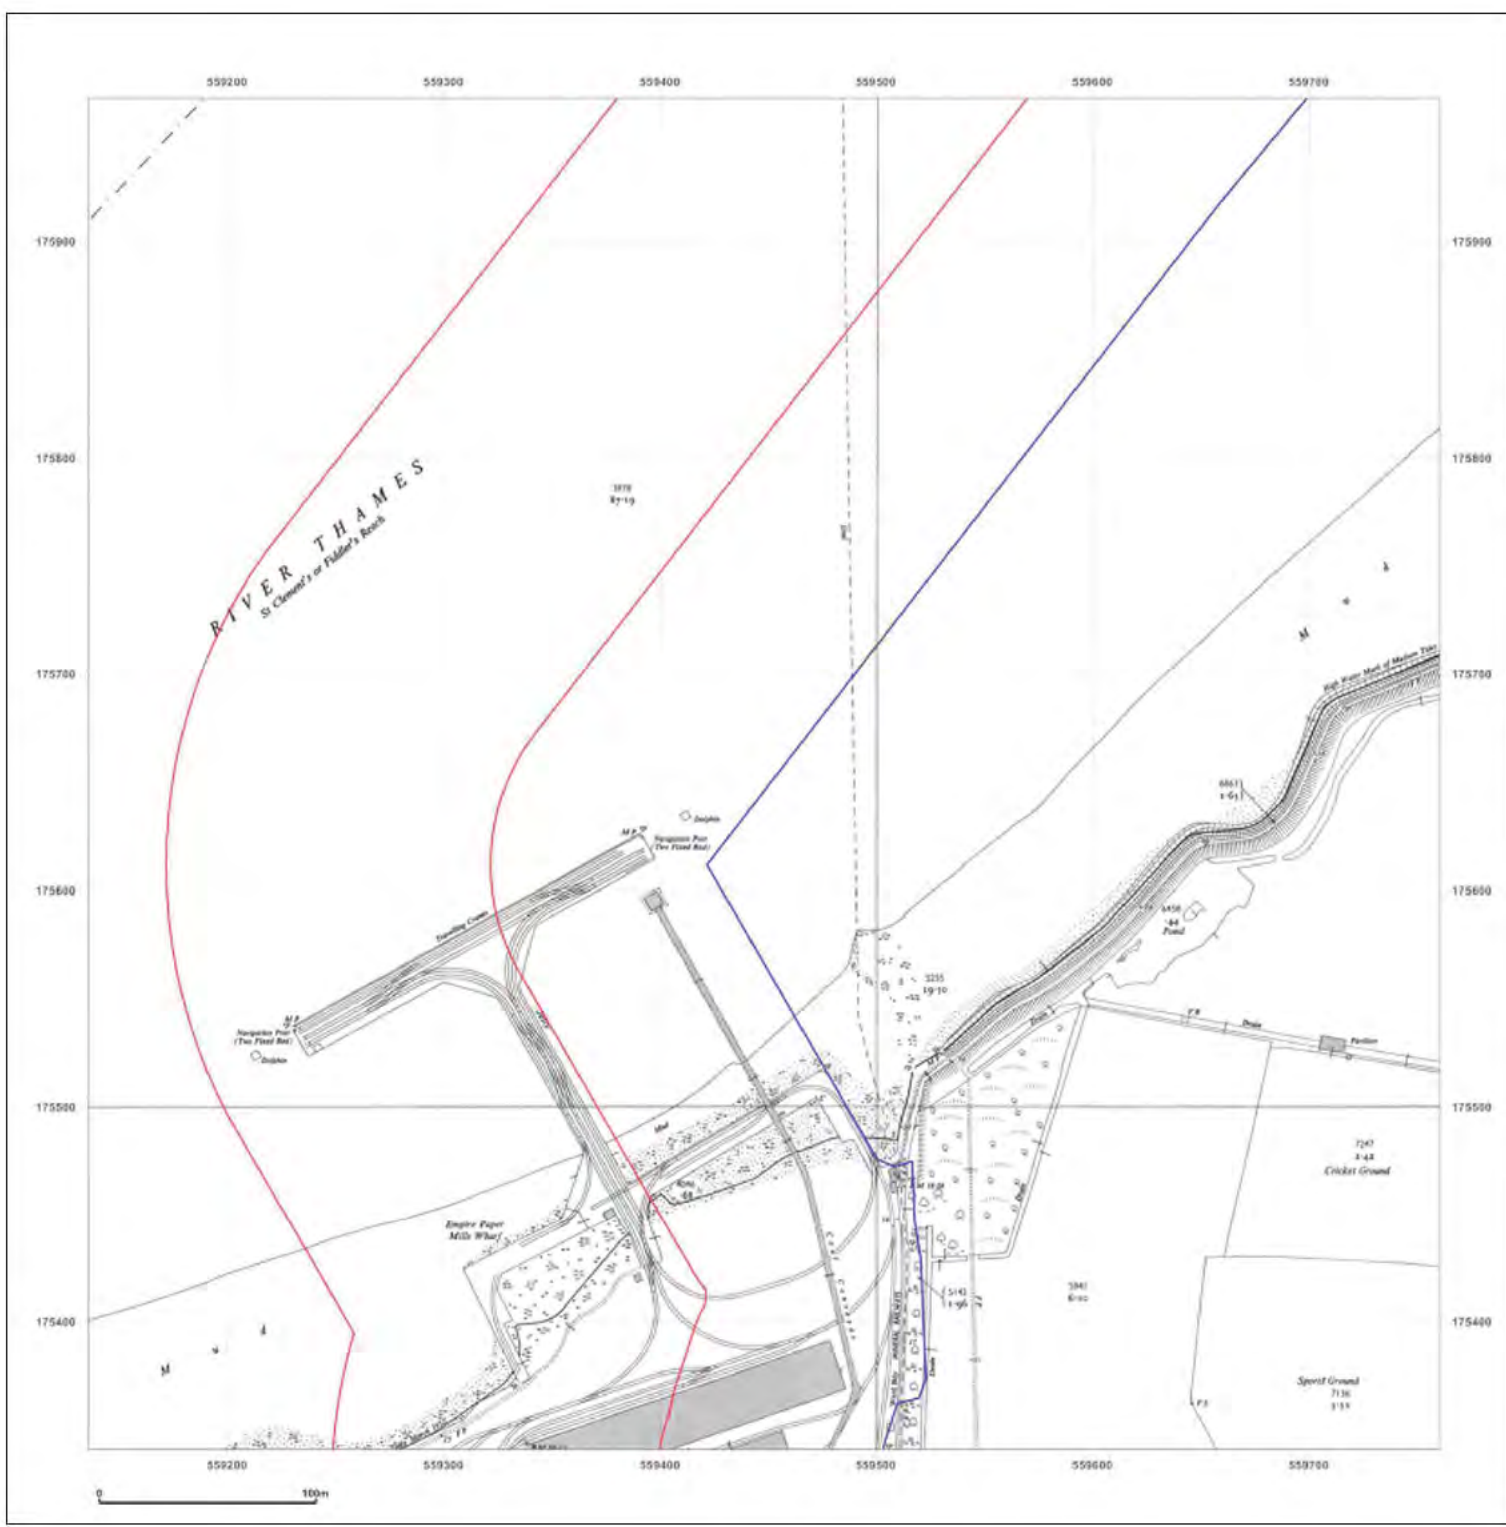

Site Details:

London resort

Client Ref: London Resort
Report Ref: GSIP-2020-10332-1119_LS_3_7
Grid Ref: 559448, 175654

Map Name: National Grid

Map date: 1952

Scale: 1:2,500

Printed at: 1:2,500

Surveyed 1952
Revised 1952
Edition N/A
Copyright N/A
Levelled 1952

Produced by
Groundsure Insights
T: 08444 159000
E: [Redacted]
W: www.groundsure.com

© Crown copyright and database rights 2018 Ordnance Survey 100035207

Production date: 22 July 2020

Map legend available at: [Redacted]