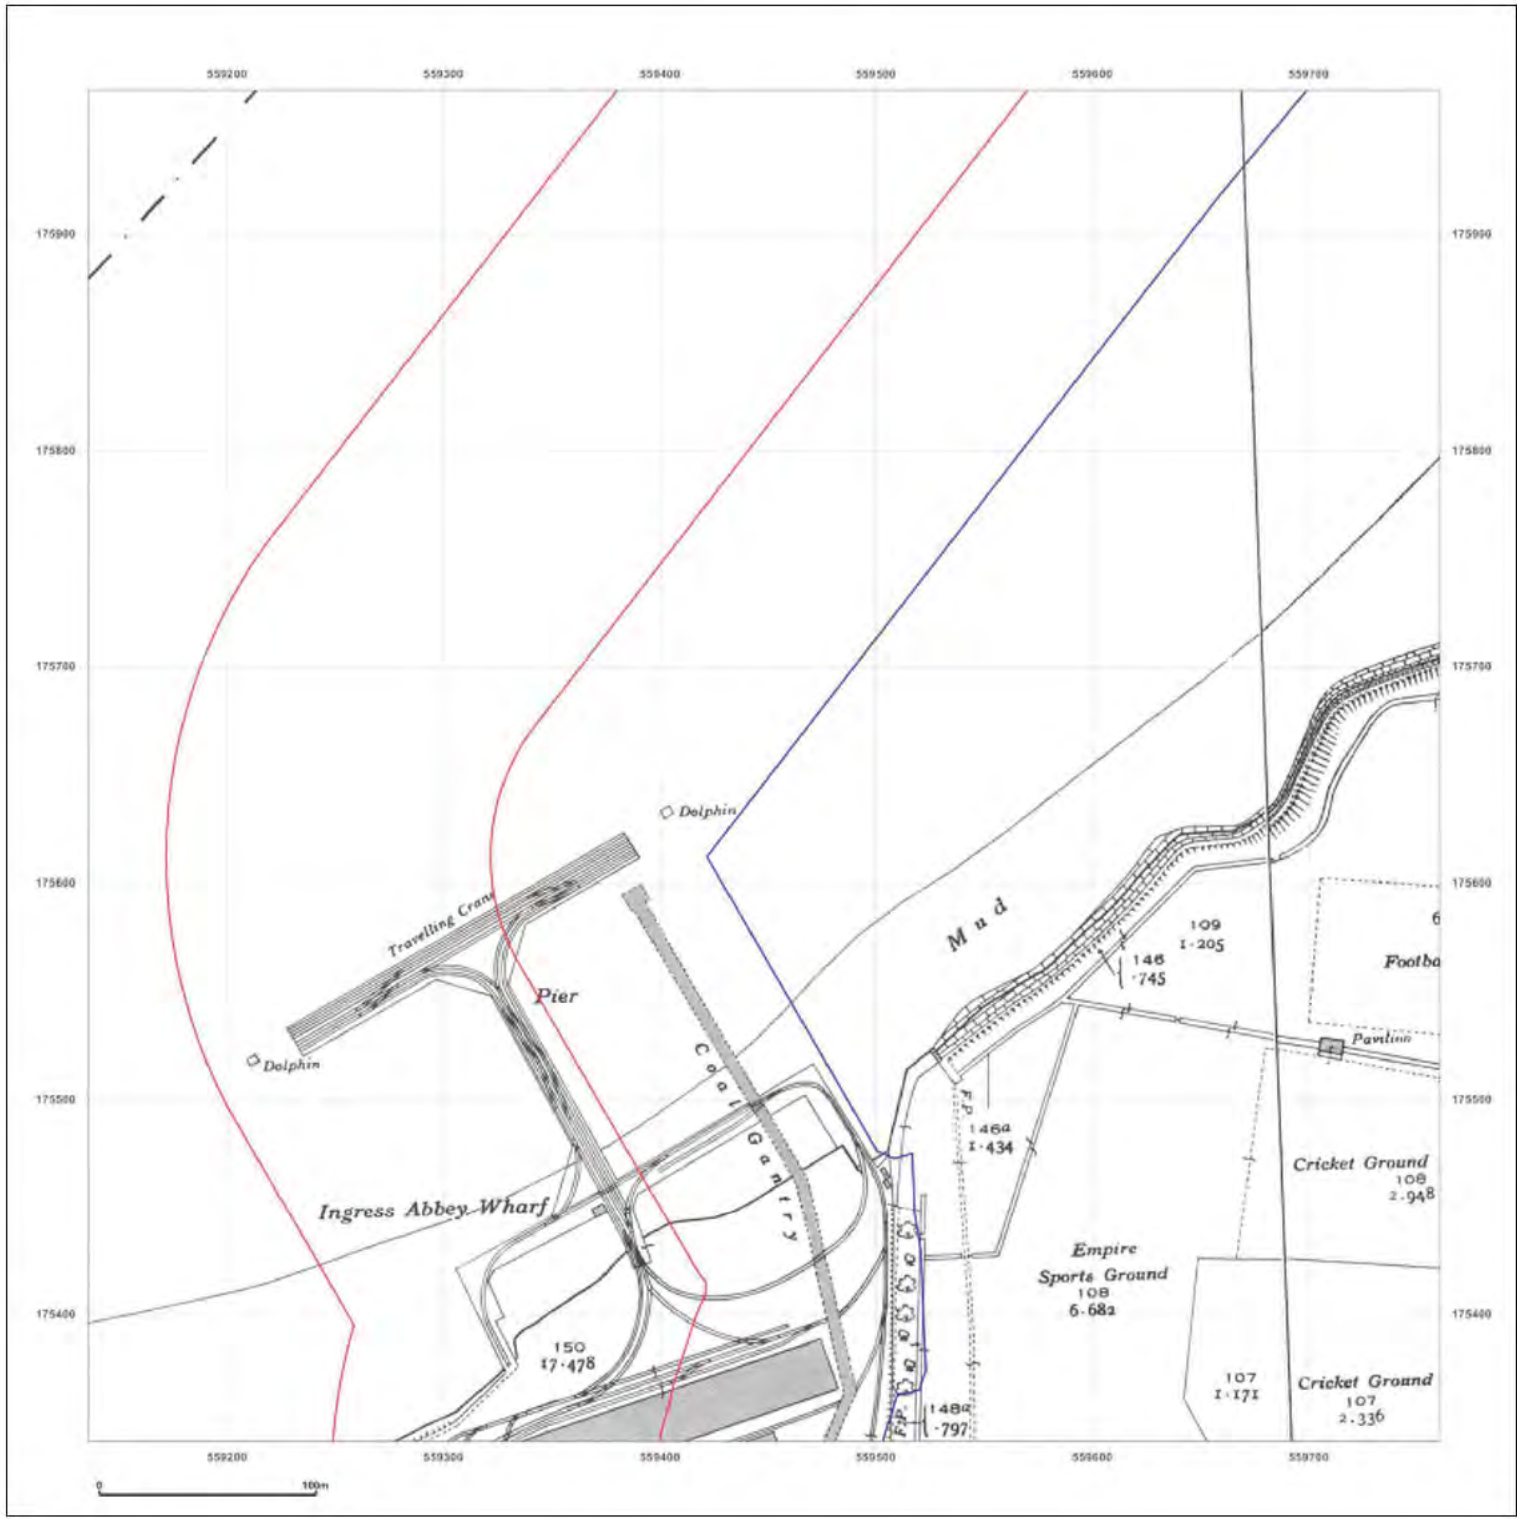

Site Details:

London resort

Client Ref: London Resort
Report Ref: GSIP-2020-10332-1119_LS_3_7
Grid Ref: 559448, 175654

Map Name: County Series

Map date: 1938-1939

Scale: 1:2,500

Printed at: 1:2,500

Produced by
Groundsure Insights
T: 08444 159000
E: [REDACTED]
W: www.groundsure.com

© Crown copyright and database rights 2018 Ordnance Survey 100035207

Production date: 22 July 2020

Map legend available at: [REDACTED]