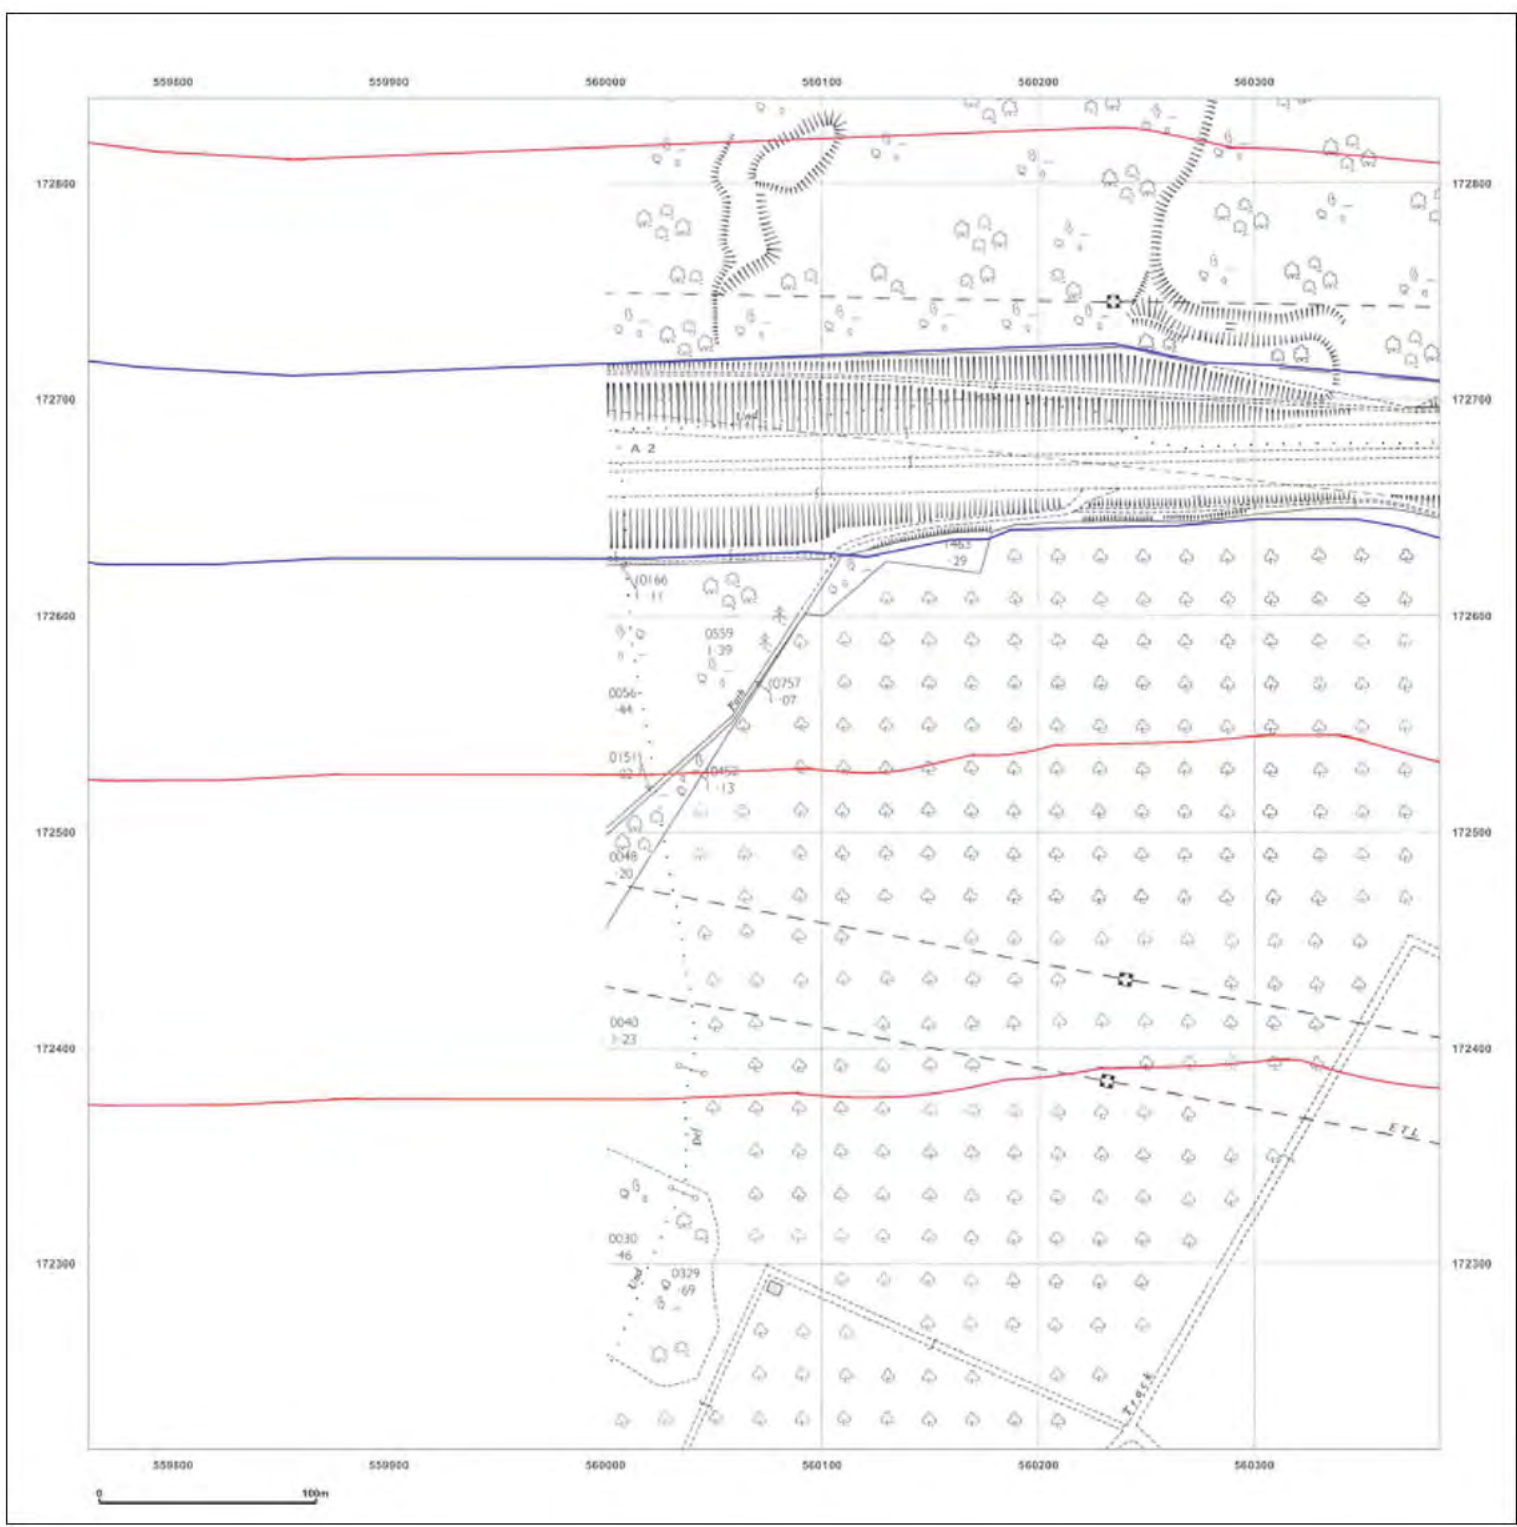

Surveyed 1968
Revised 1968
Edition N/A
Copyright 1968
Levelled 1952

Produced by
Groundsure Insights
T: 08444 159000
E: [REDACTED]
W: www.groundsure.com

© Crown copyright and database rights 2018 Ordnance Survey 100035207

Production date: 22 July 2020

Map legend available at: [REDACTED]