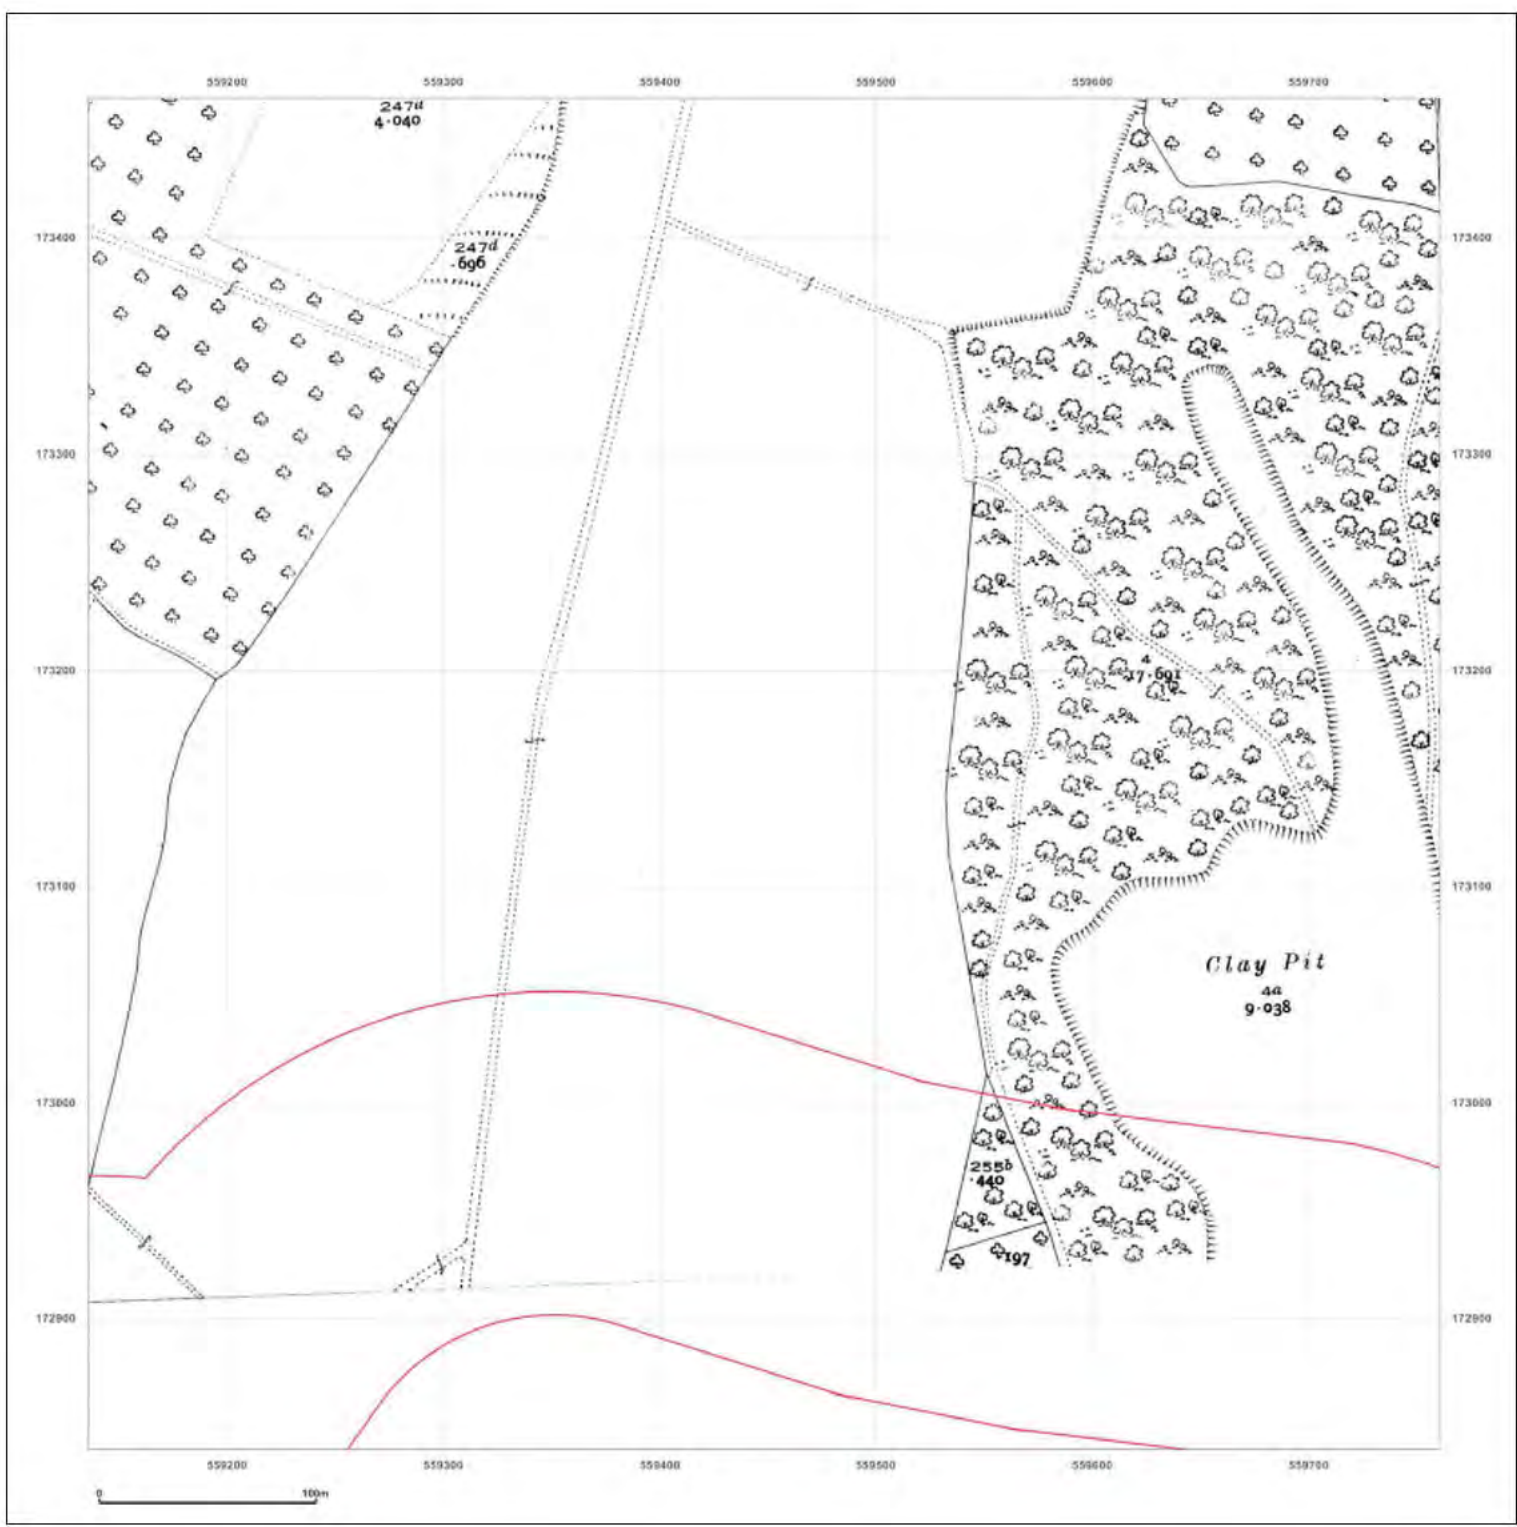

Site Details:

London resort

Client Ref: London Resort
Report Ref: GSIP-2020-10332-1119_LS_3_3
Grid Ref: 559448, 173152

Map Name: County Series

Map date: 1931-1932

Scale: 1:2,500

Printed at: 1:2,500

Surveyed 1931	Surveyed 1932
Revised 1931	Revised 1932
Edition N/A	Edition N/A
Copyright N/A	Copyright N/A
Levelled N/A	Levelled N/A

Produced by
Groundsure Insights
T: 08444 159000
E: [REDACTED]
W: www.groundsure.com

© Crown copyright and database rights 2018 Ordnance Survey 100035207

Production date: 22 July 2020

Map legend available at: [REDACTED]