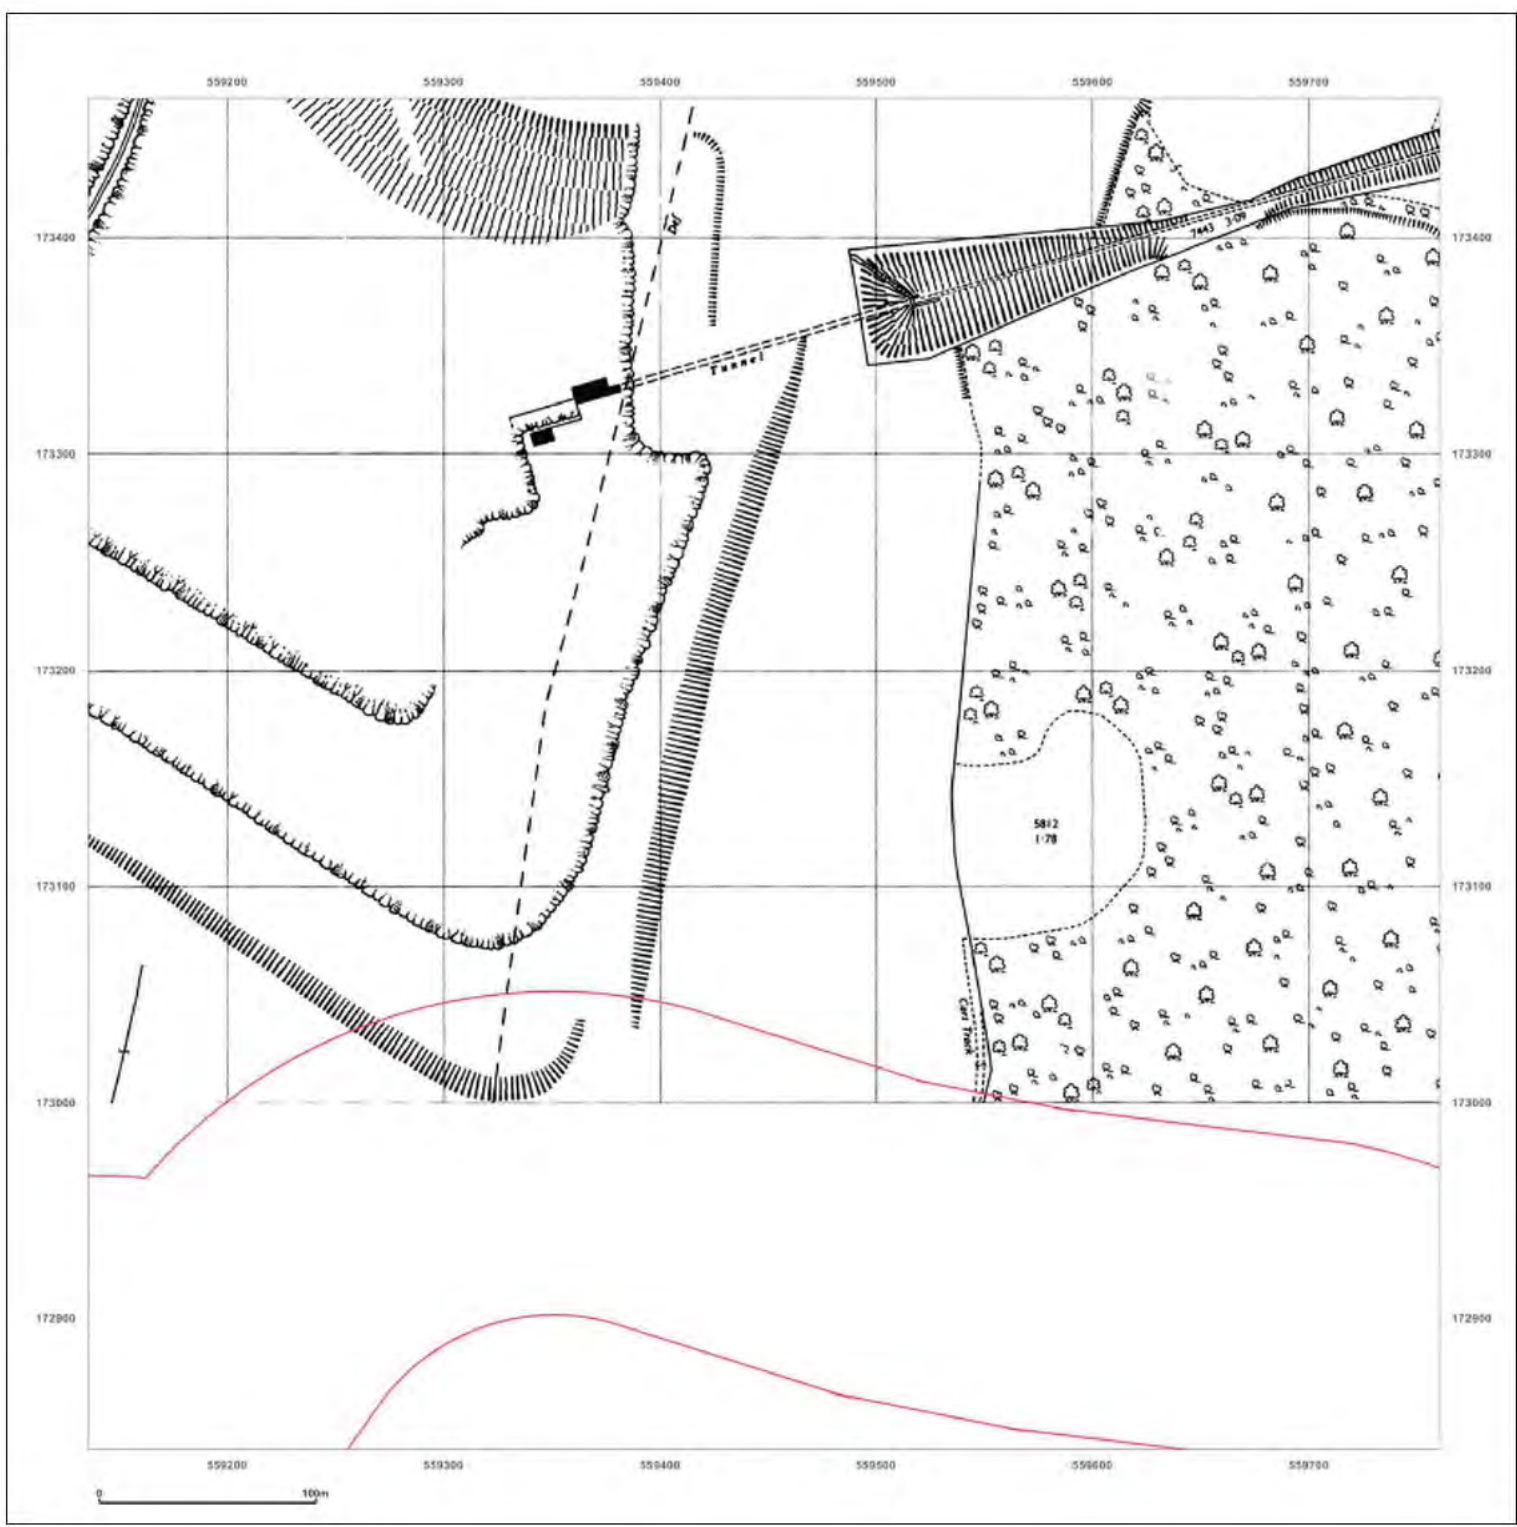

Production date: 22 July 2020

Map legend available at: [REDACTED]

Site Details:

London resort

Client Ref: London Resort
Report Ref: GSIP-2020-10332-1119_LS_3_3
Grid Ref: 559448, 173152

Map Name: National Grid