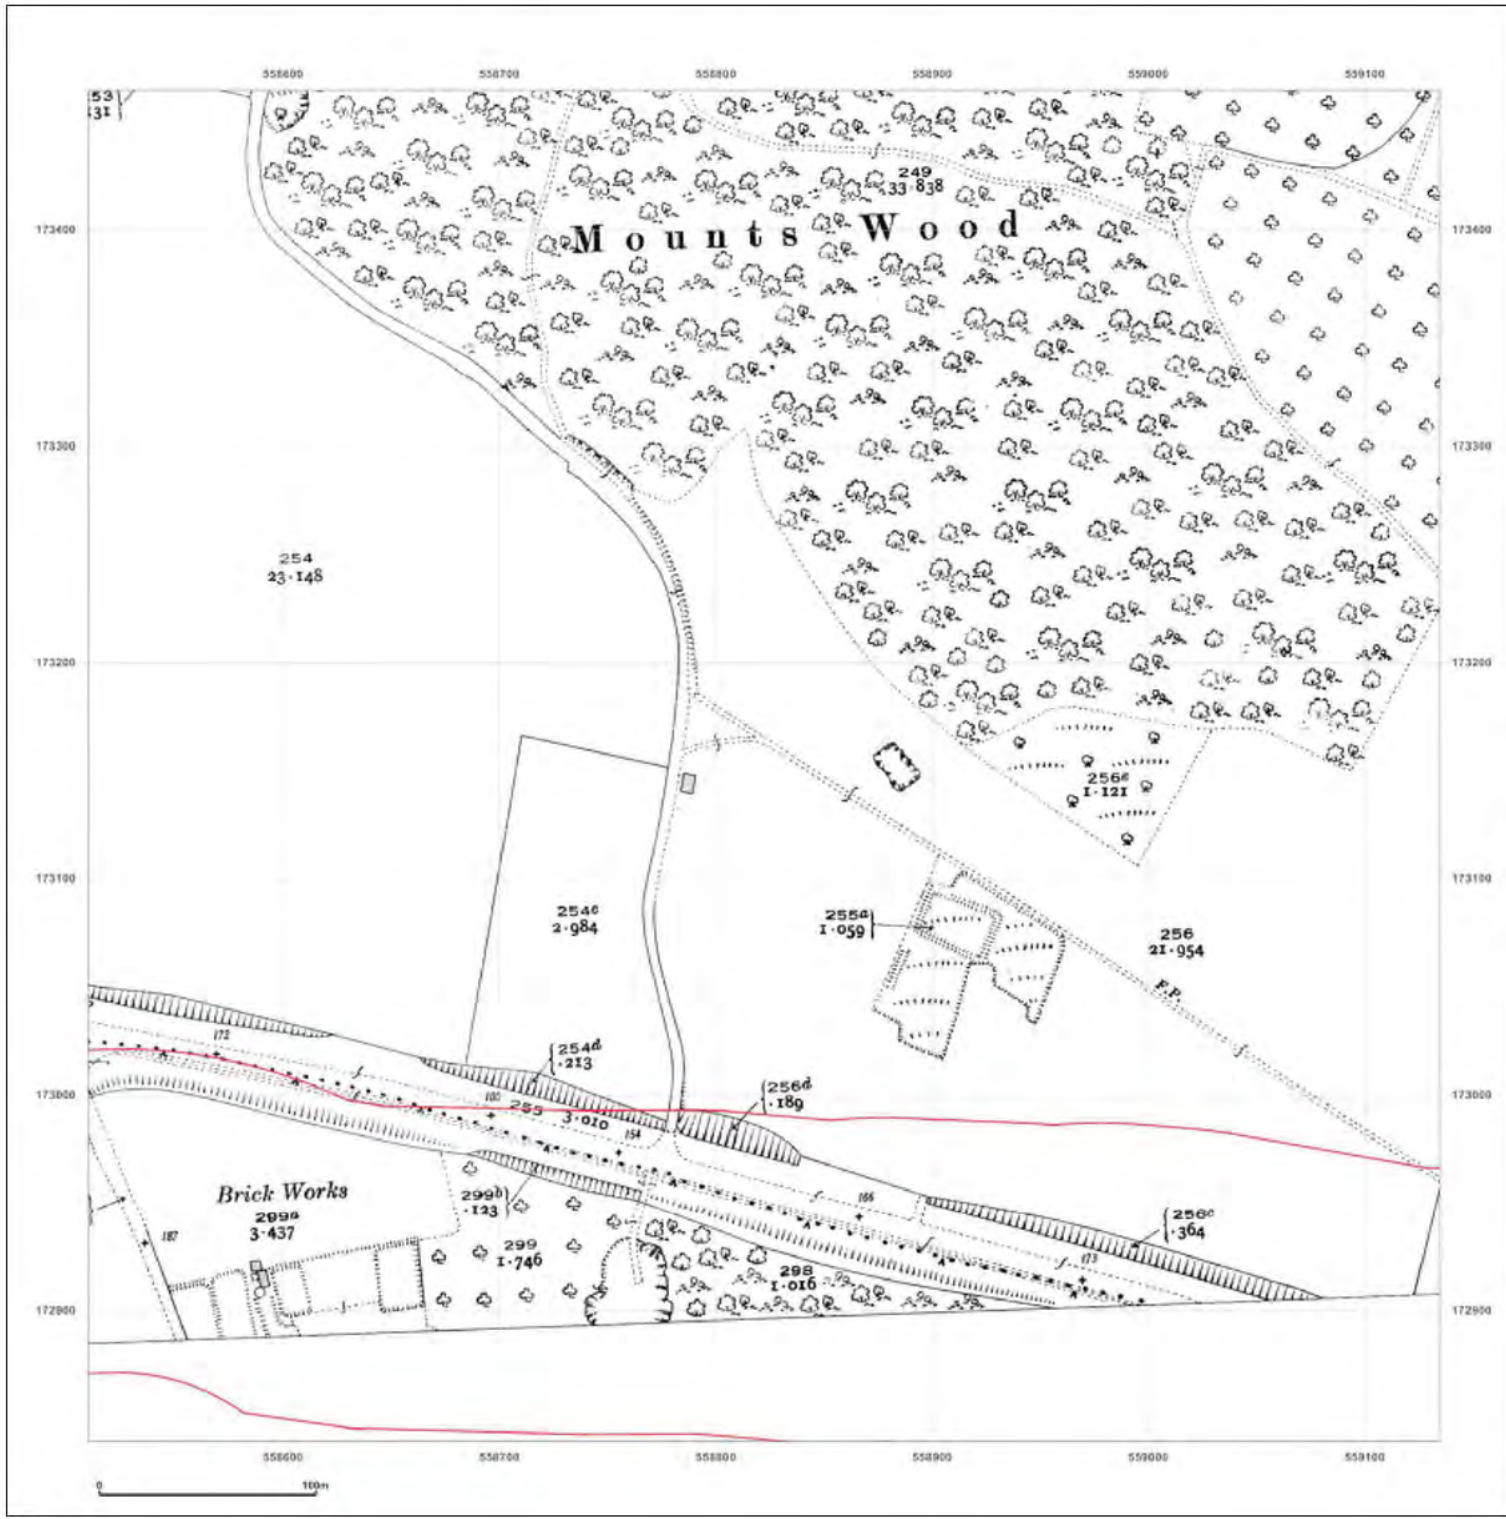

Produced by
Groundsure Insights
T: 08444 159000
E: [REDACTED]
W: www.groundsure.com

© Crown copyright and database rights 2018 Ordnance Survey 100035207

Production date: 22 July 2020

Map legend available at:
[REDACTED]