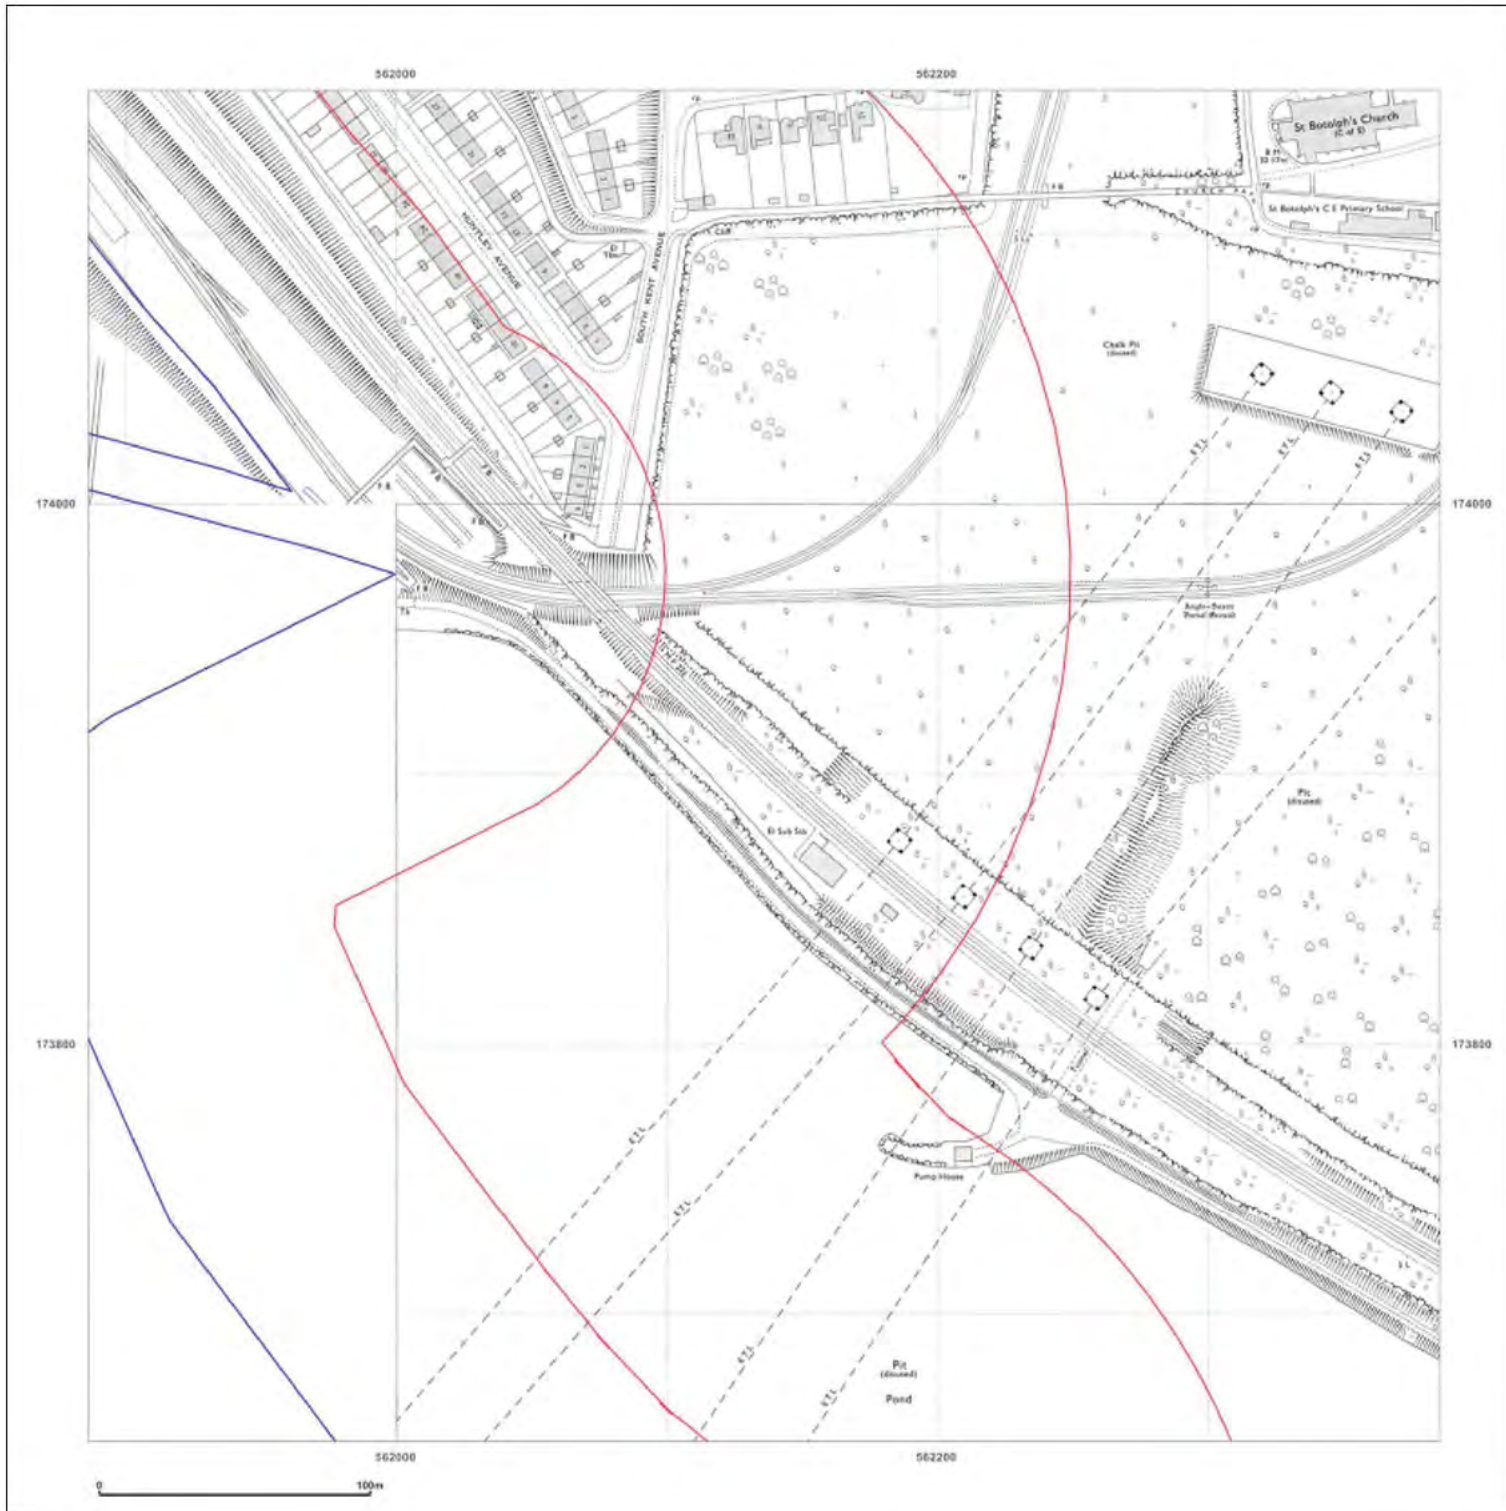

Production date: 22 July 2020

Map legend available at:
 [REDACTED]

Site Details:

London resort

Client Ref: London Resort
Report Ref: GSIP-2020-10332-1119_1250scale_9_5
Grid Ref: 562136, 173903

Map Name: National Grid