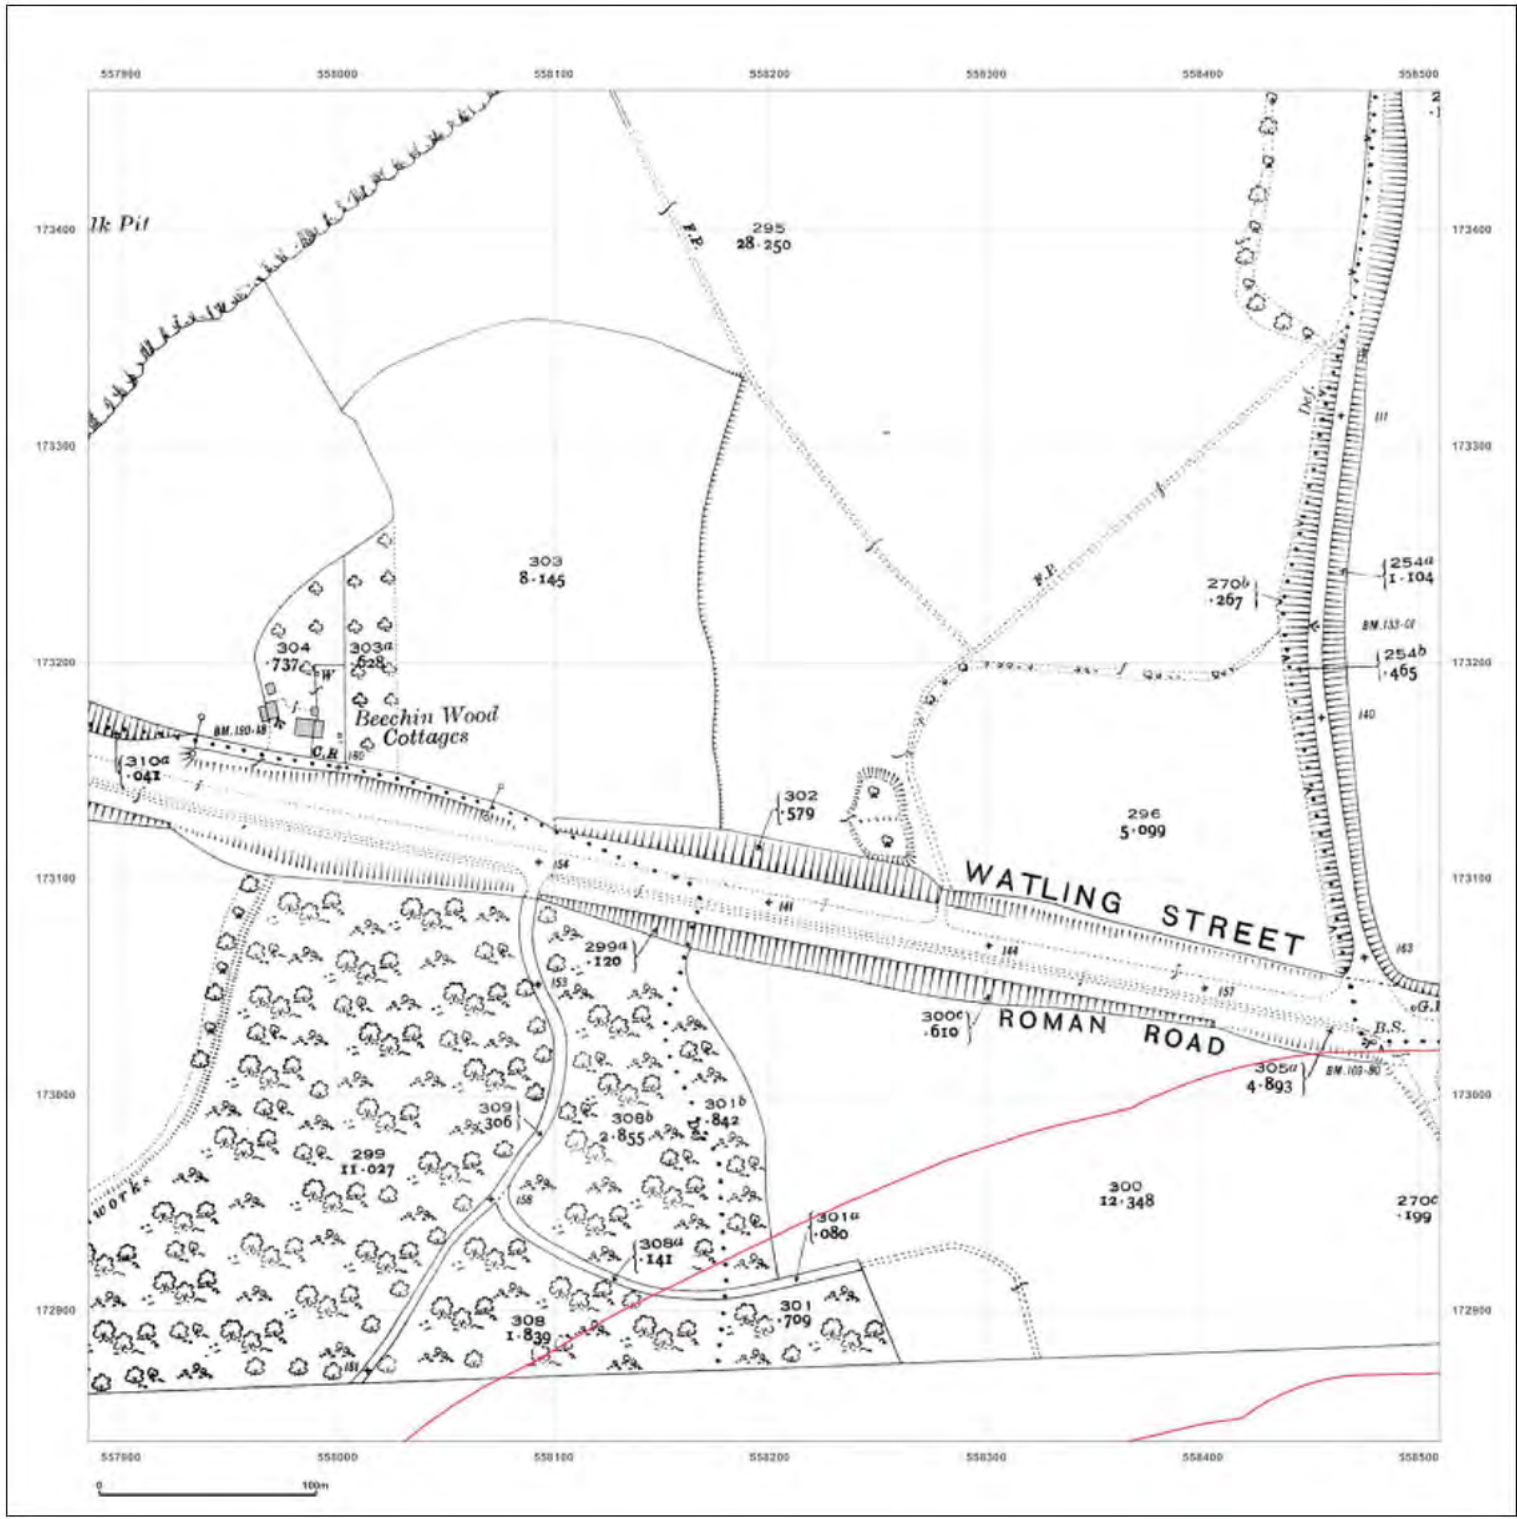

Site Details:
London resort

Client Ref: London Resort
Report Ref: GSIP-2020-10332-1119_LS_1_3
Grid Ref: 558197, 173152

Map Name: County Series

Map date: 1931

Scale: 1:2,500

Printed at: 1:2,500

Produced by
Groundsure Insights
T: 08444 159000
E: [REDACTED]
W: www.groundsure.com

© Crown copyright and database rights 2018 Ordnance Survey 100035207

Production date: 22 July 2020

Map legend available at: [REDACTED]