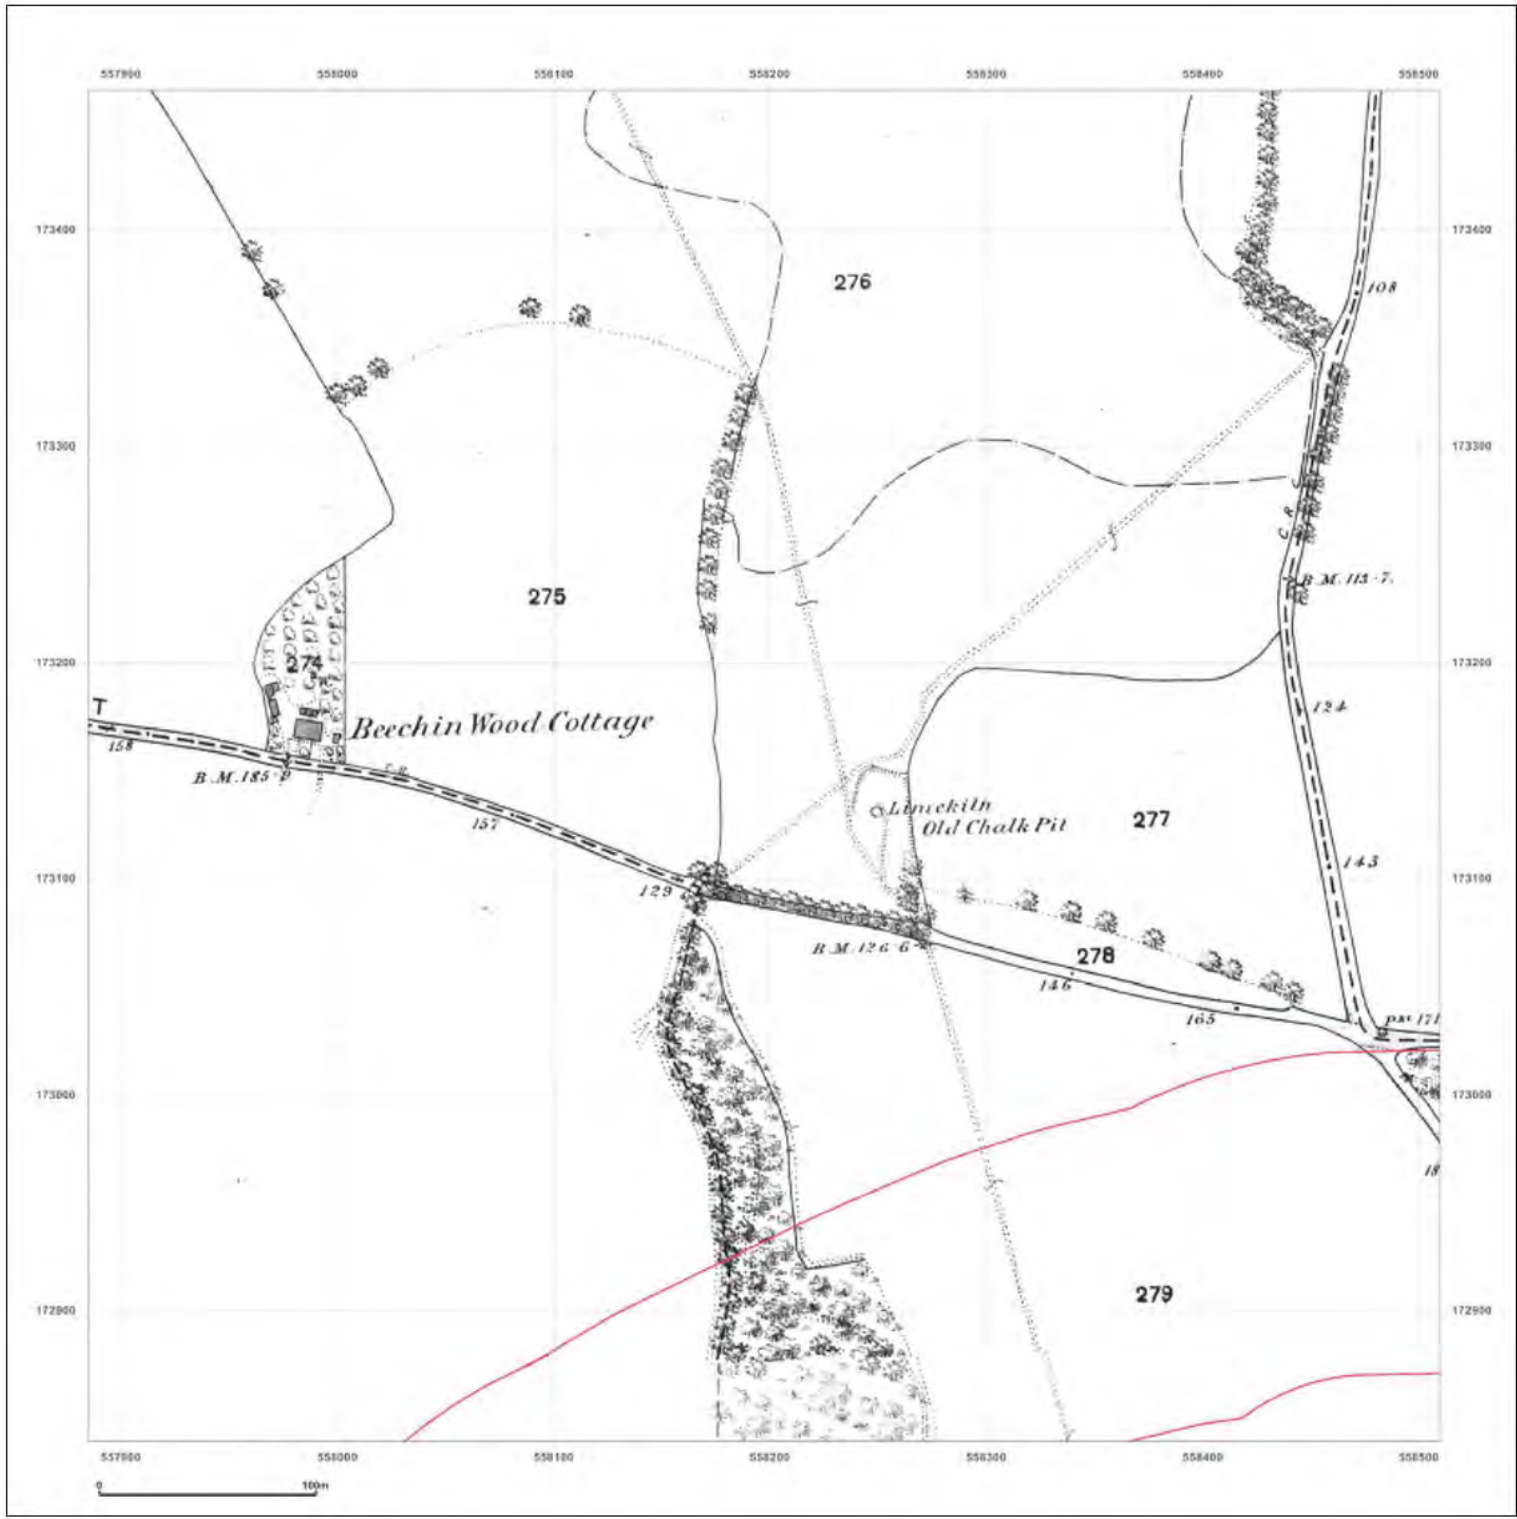

Production date: 22 July 2020

Map legend available at: [REDACTED]

Site Details:

London resort

Client Ref: London Resort
Report Ref: GSIP-2020-10332-1119_LS_1_3
Grid Ref: 558197, 173152

Map Name: County Series