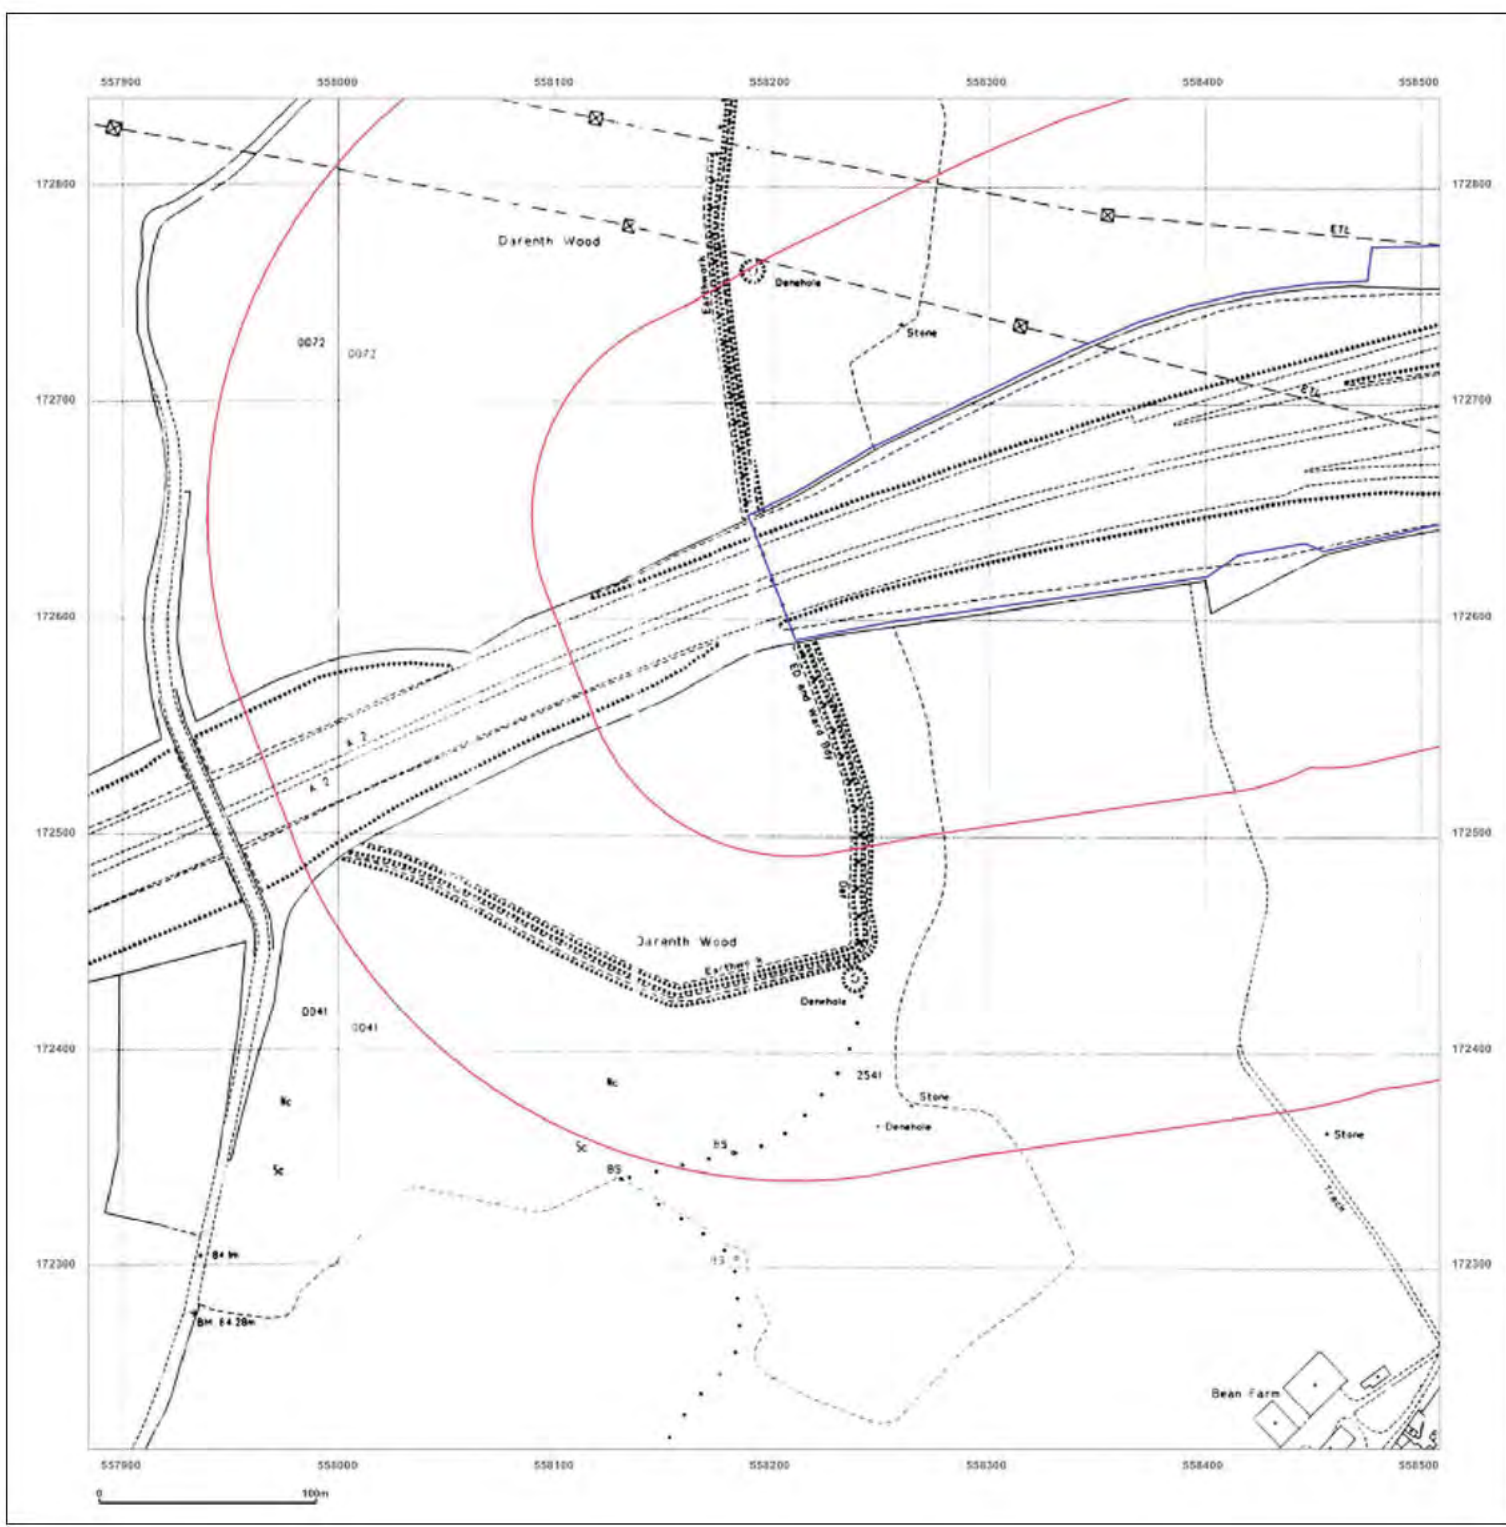

Site Details:
London resort

Client Ref: London Resort
Report Ref: GSIP-2020-10332-1119_LS_1_2
Grid Ref: 558197, 172527

Map Name: National Grid

Map date: 1993

Scale: 1:2,500

Printed at: 1:2,500

Surveyed N/A
Revised N/A
Edition N/A
Copyright 1993
Levelled N/A

Surveyed N/A
Revised N/A
Edition N/A
Copyright 1993
Levelled N/A

Produced by
Groundsure Insights
T: 08444 159000
E: [REDACTED]
W: www.groundsure.com

© Crown copyright and database rights 2018 Ordnance Survey 100035207

Production date: 22 July 2020

Map legend available at:
[REDACTED]