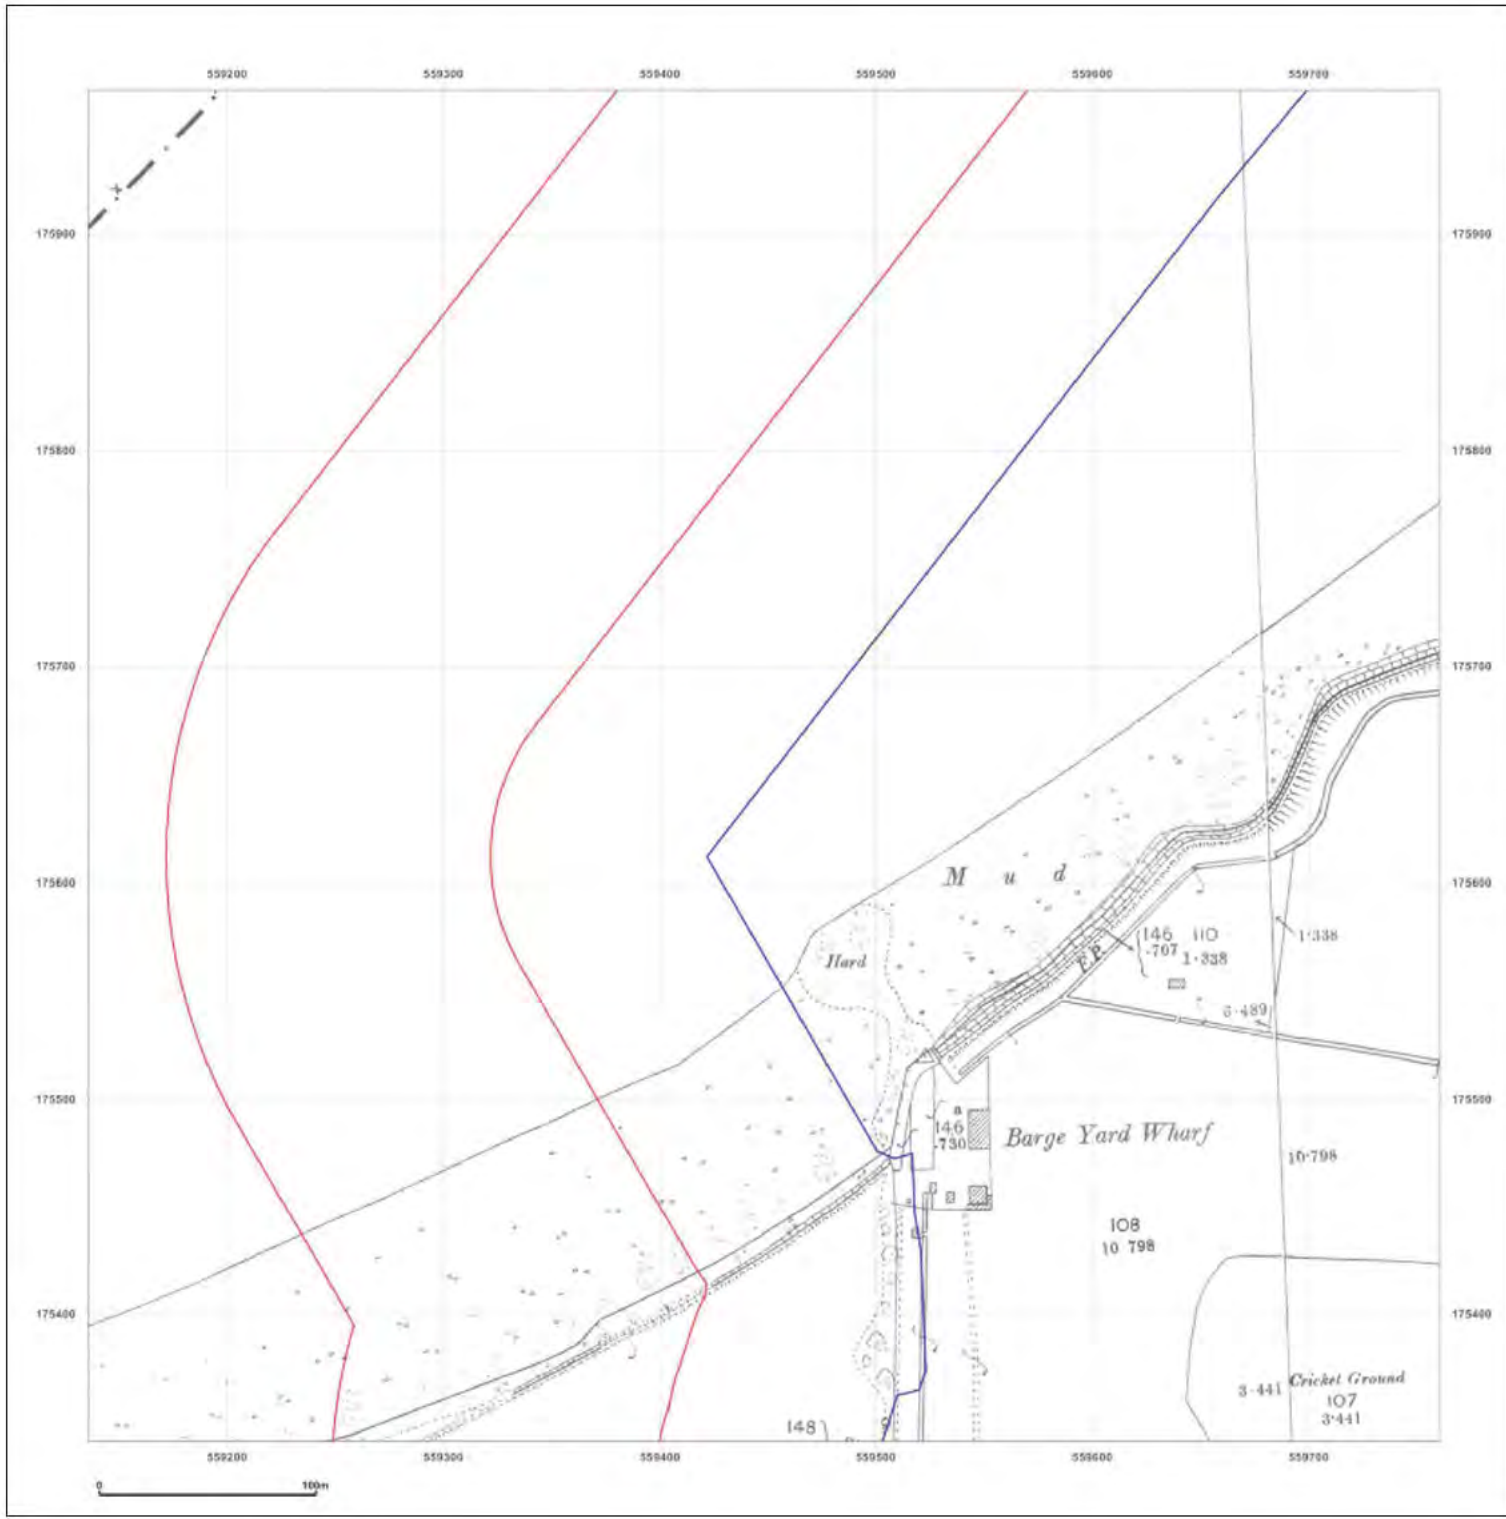

Site Details:

London resort

Client Ref: London Resort
Report Ref: GSIP-2020-10332-1119_LS_3_7
Grid Ref: 559448, 175654

Map Name: County Series

Map date: 1897

Scale: 1:2,500

Printed at: 1:2,500

Surveyed 1897
Revised 1897
Edition N/A
Copyright N/A
Levelled N/A

Surveyed 1897
Revised 1897
Edition N/A
Copyright N/A
Levelled N/A

Produced by
Groundsure Insights
T: 08444 159000
E: [REDACTED]
W: www.groundsure.com

© Crown copyright and database rights 2018 Ordnance Survey 100035207

Production date: 22 July 2020

Map legend available at: [REDACTED]