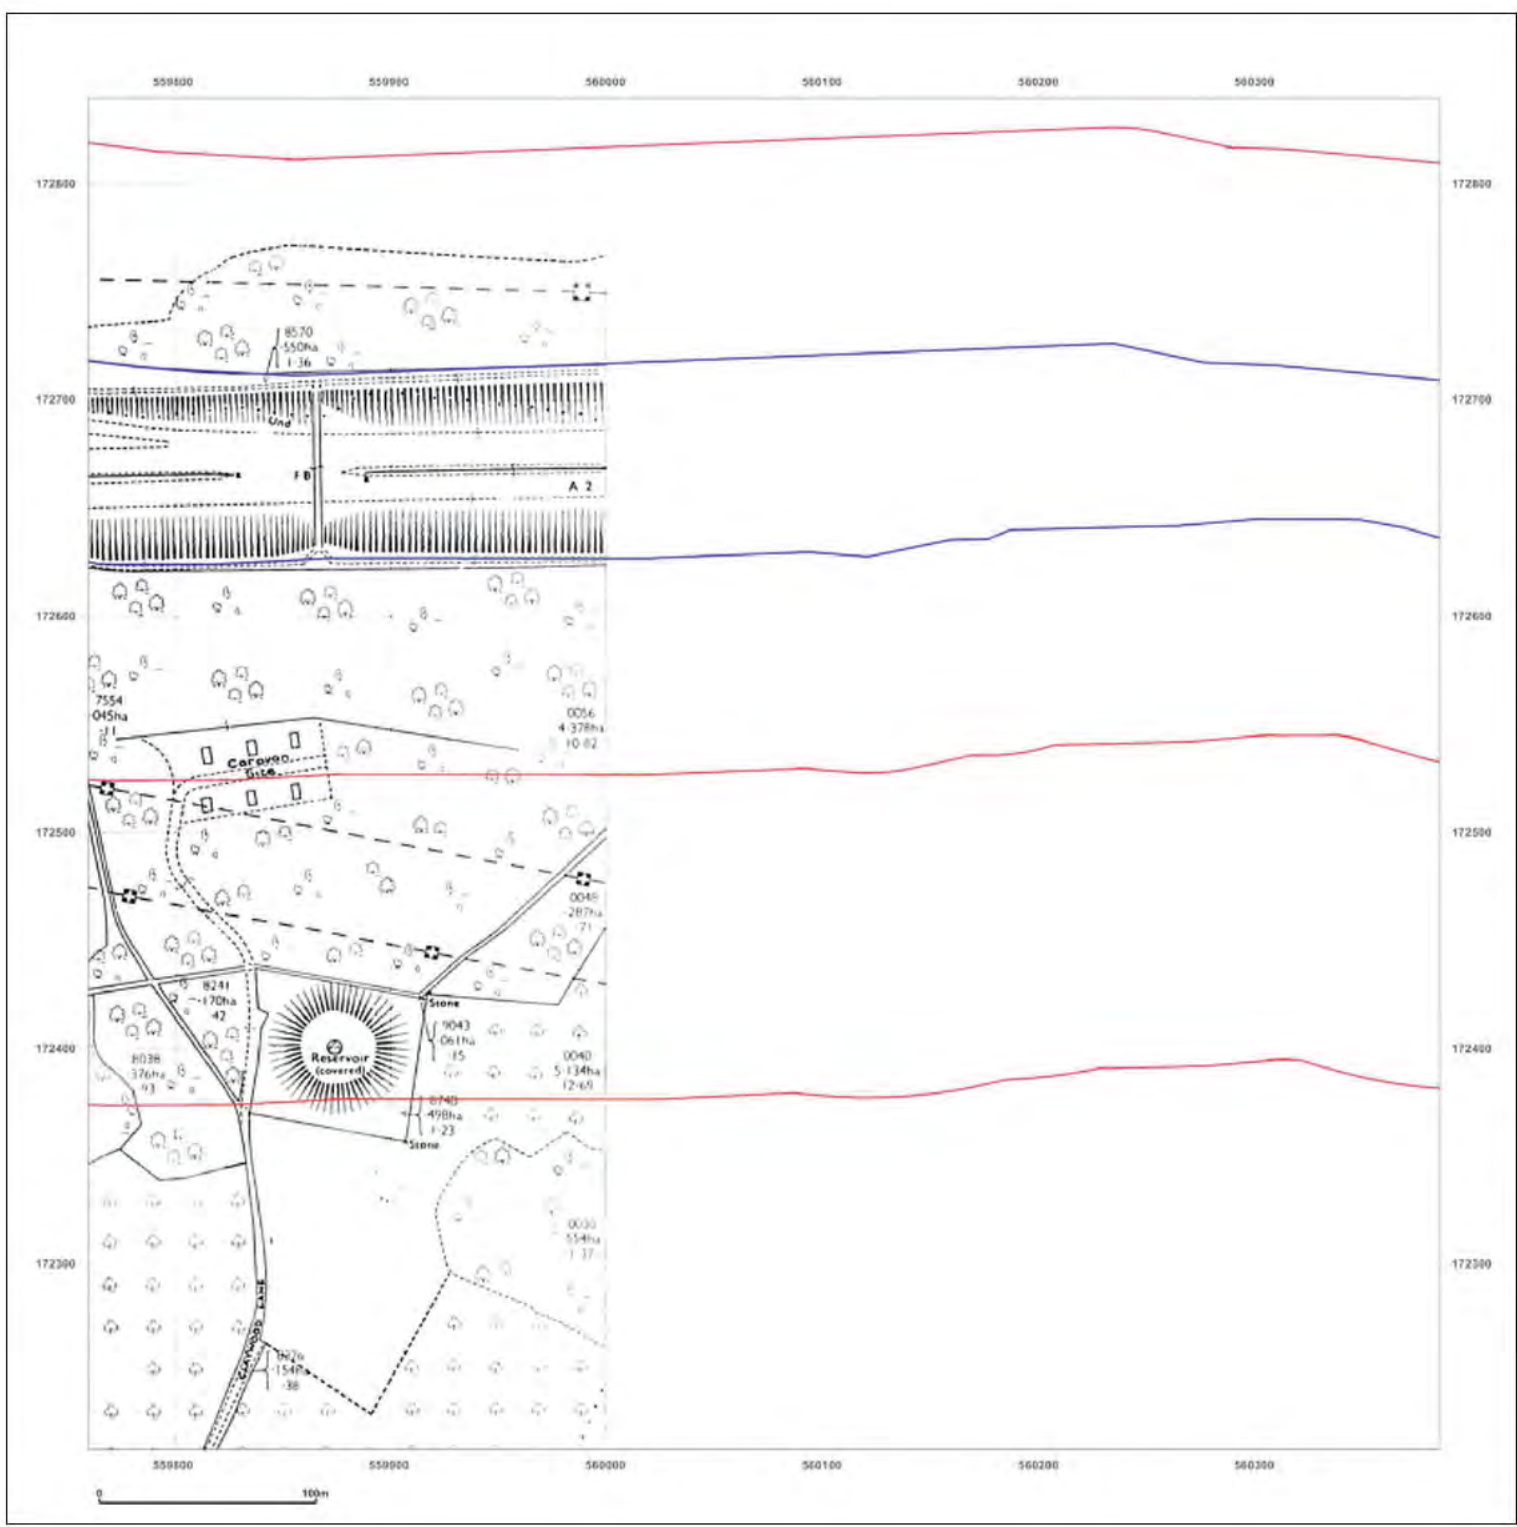

© Crown copyright and database rights 2018 Ordnance Survey 100035207

Production date: 22 July 2020

Map legend available at:
 [REDACTED]

Site Details:
London resort

Client Ref: London Resort
Report Ref: GSIP-2020-10332-1119_LS_4_2
Grid Ref: 560073, 172527