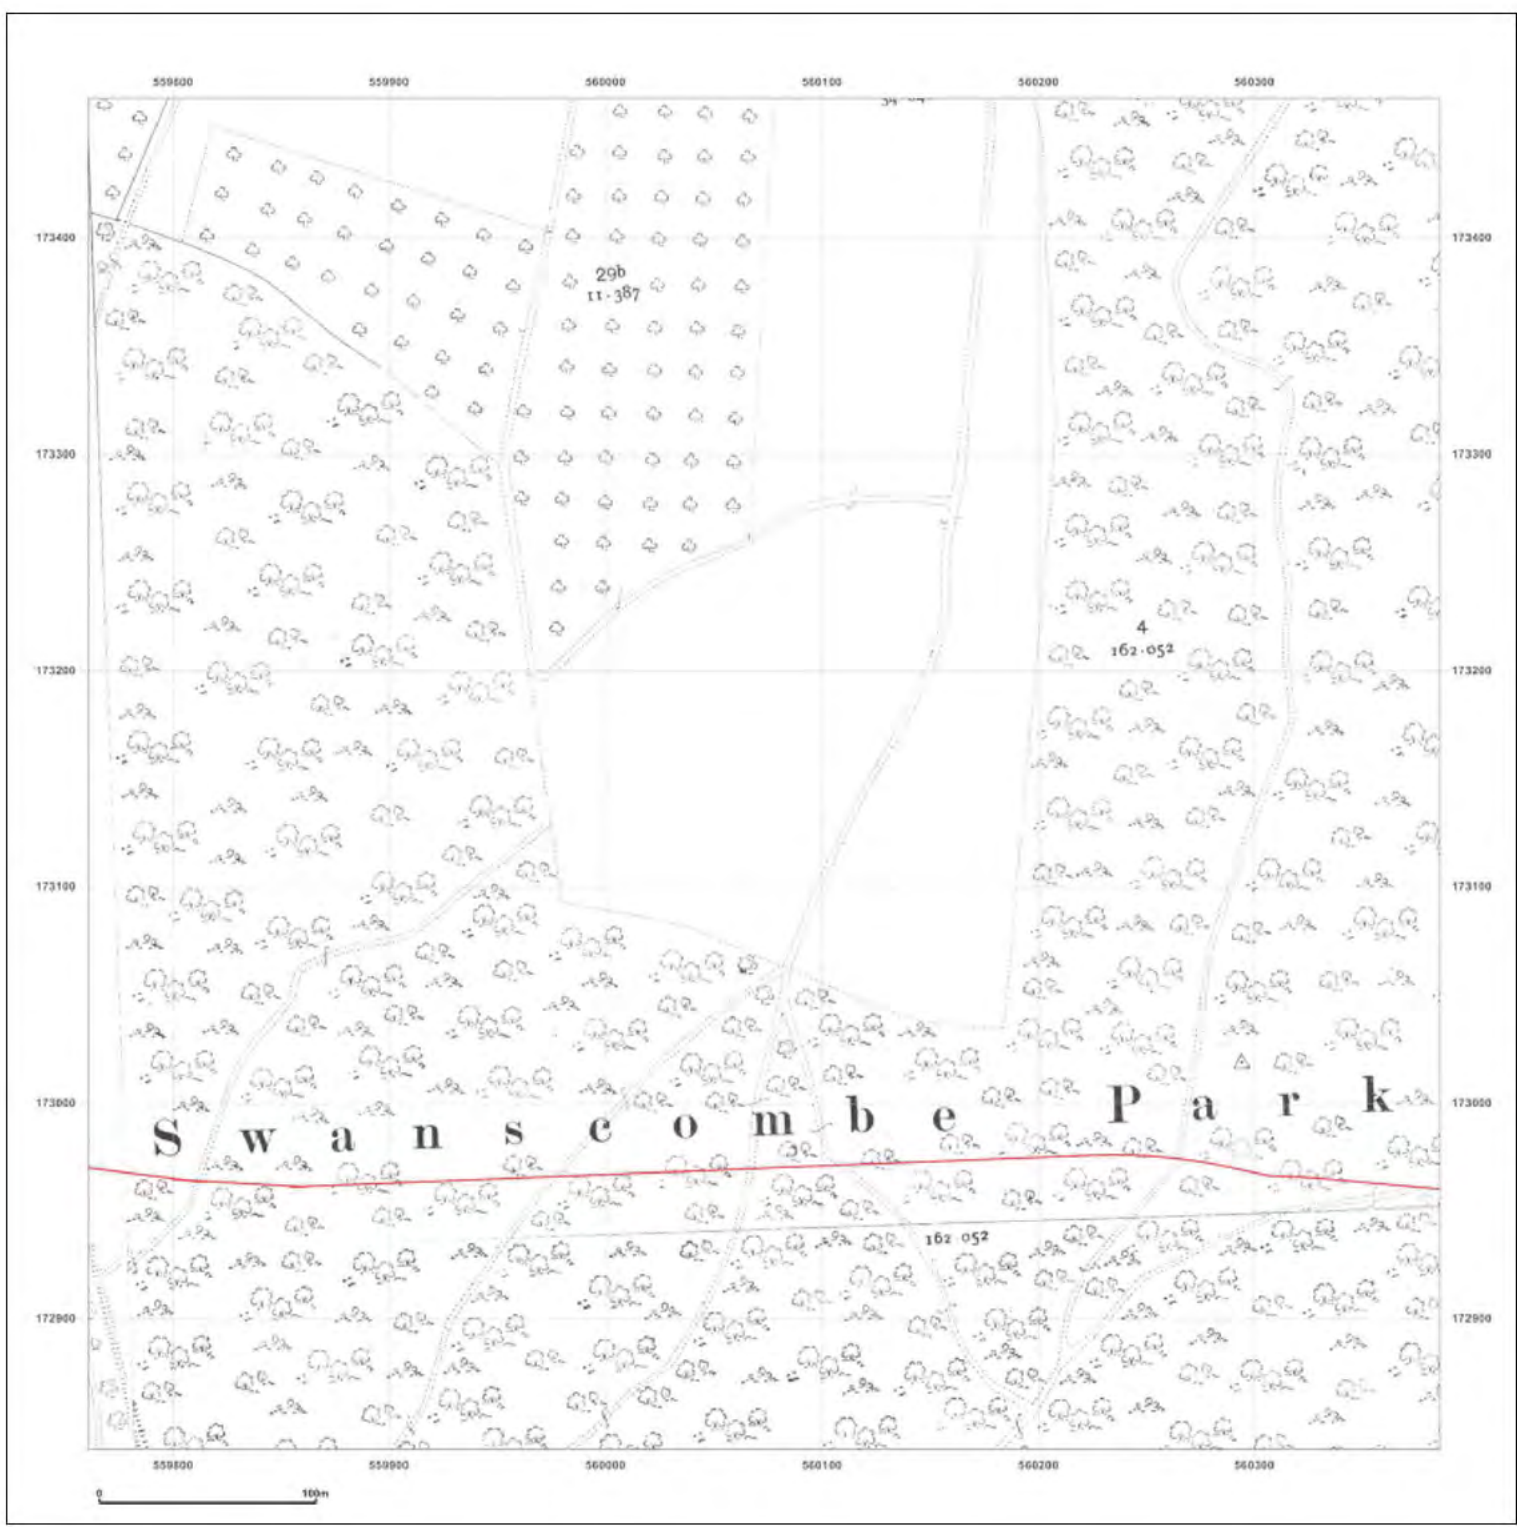

Produced by
Groundsure Insights
T: 08444 159000
E: [REDACTED]
W: www.groundsure.com

© Crown copyright and database rights 2018 Ordnance Survey 100035207

Production date: 22 July 2020

Map legend available at: [REDACTED]