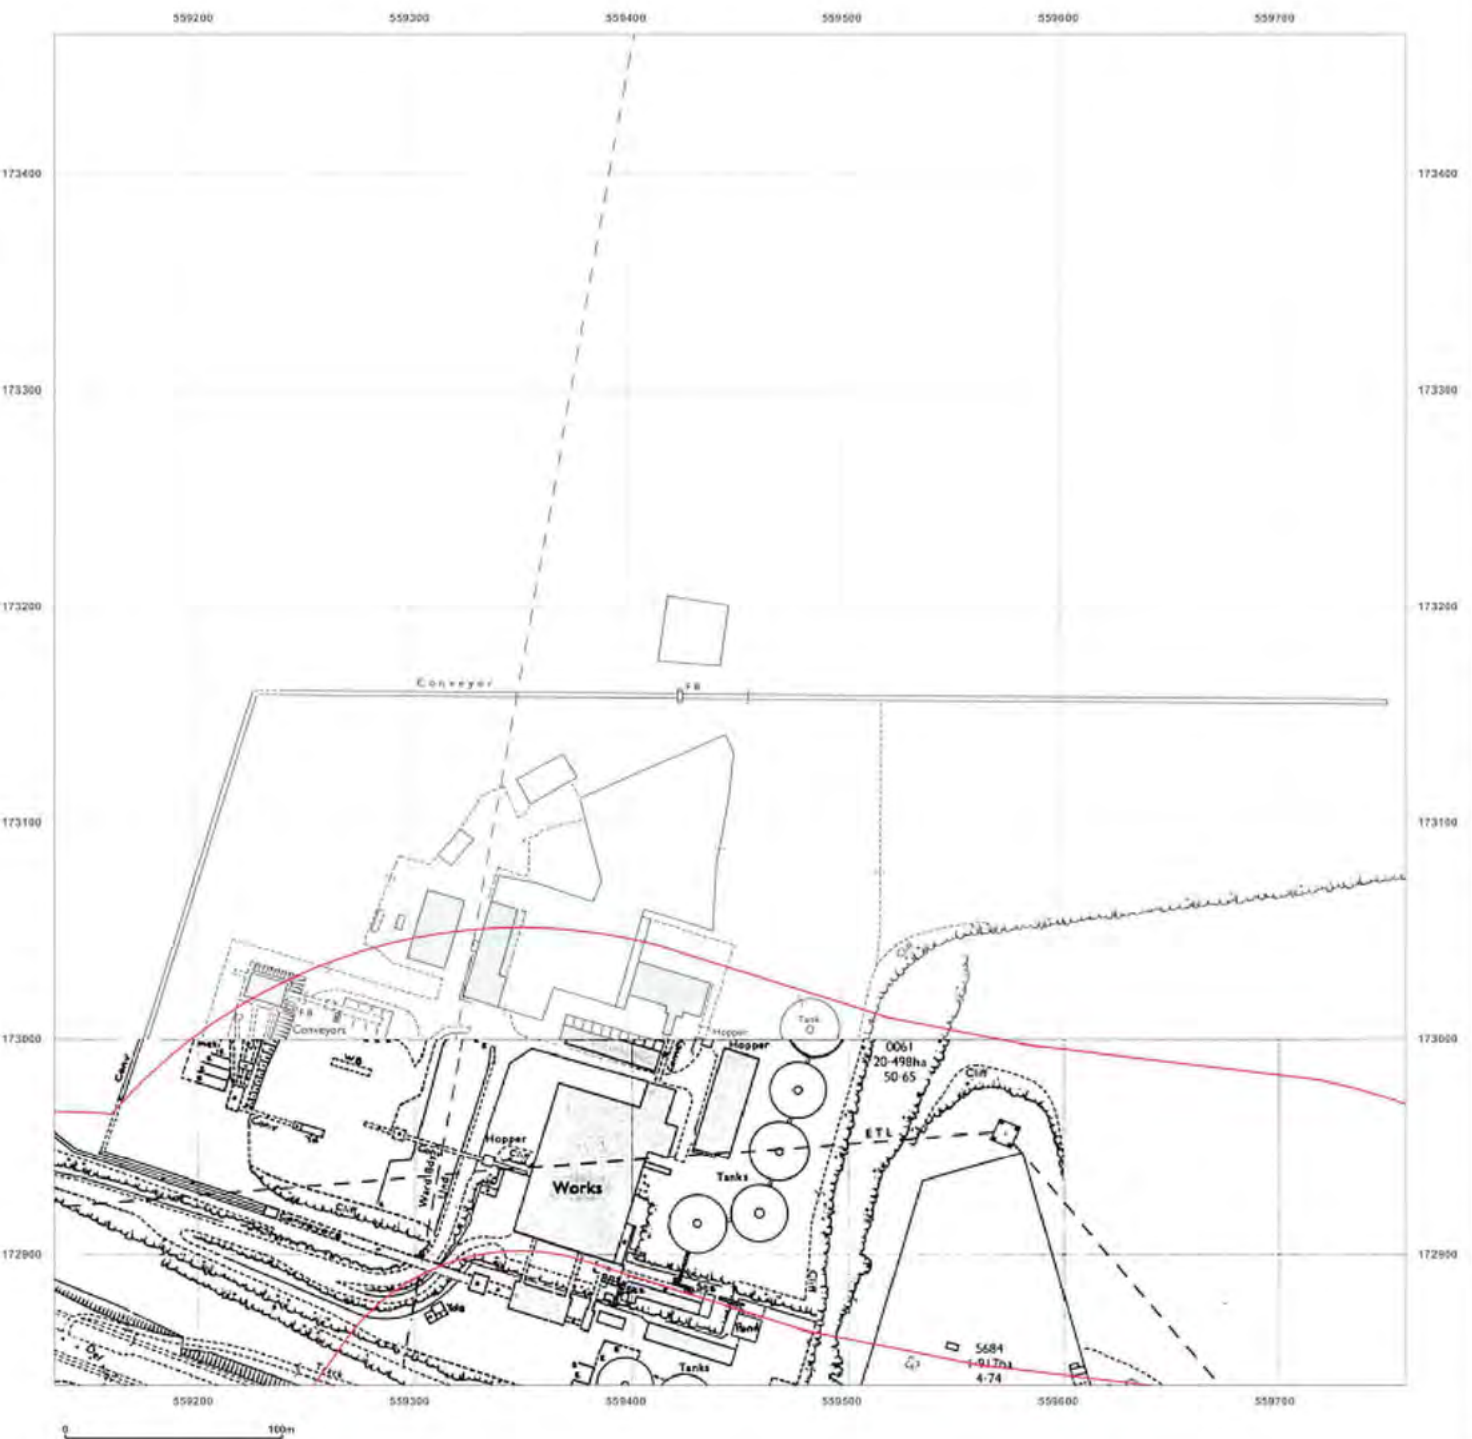

Site Details:

London resort

Client Ref: London Resort
Report Ref: GSIP-2020-10332-1119_LS_3_3
Grid Ref: 559448, 173152

Map Name: National Grid

Map date: 1977-1978

Scale: 1:2,500

Printed at: 1:2,500

Surveyed 1977
Revised 1977
Edition N/A
Copyright 1978
Levelled 1982

Surveyed 1978
Revised 1978
Edition N/A
Copyright 1978
Levelled N/A

Produced by
Groundsure Insights
T: 08444 159000
E: [REDACTED]
W: www.groundsure.com

© Crown copyright and database rights 2018 Ordnance Survey 100035207

Production date: 22 July 2020

Map legend available at: [REDACTED]