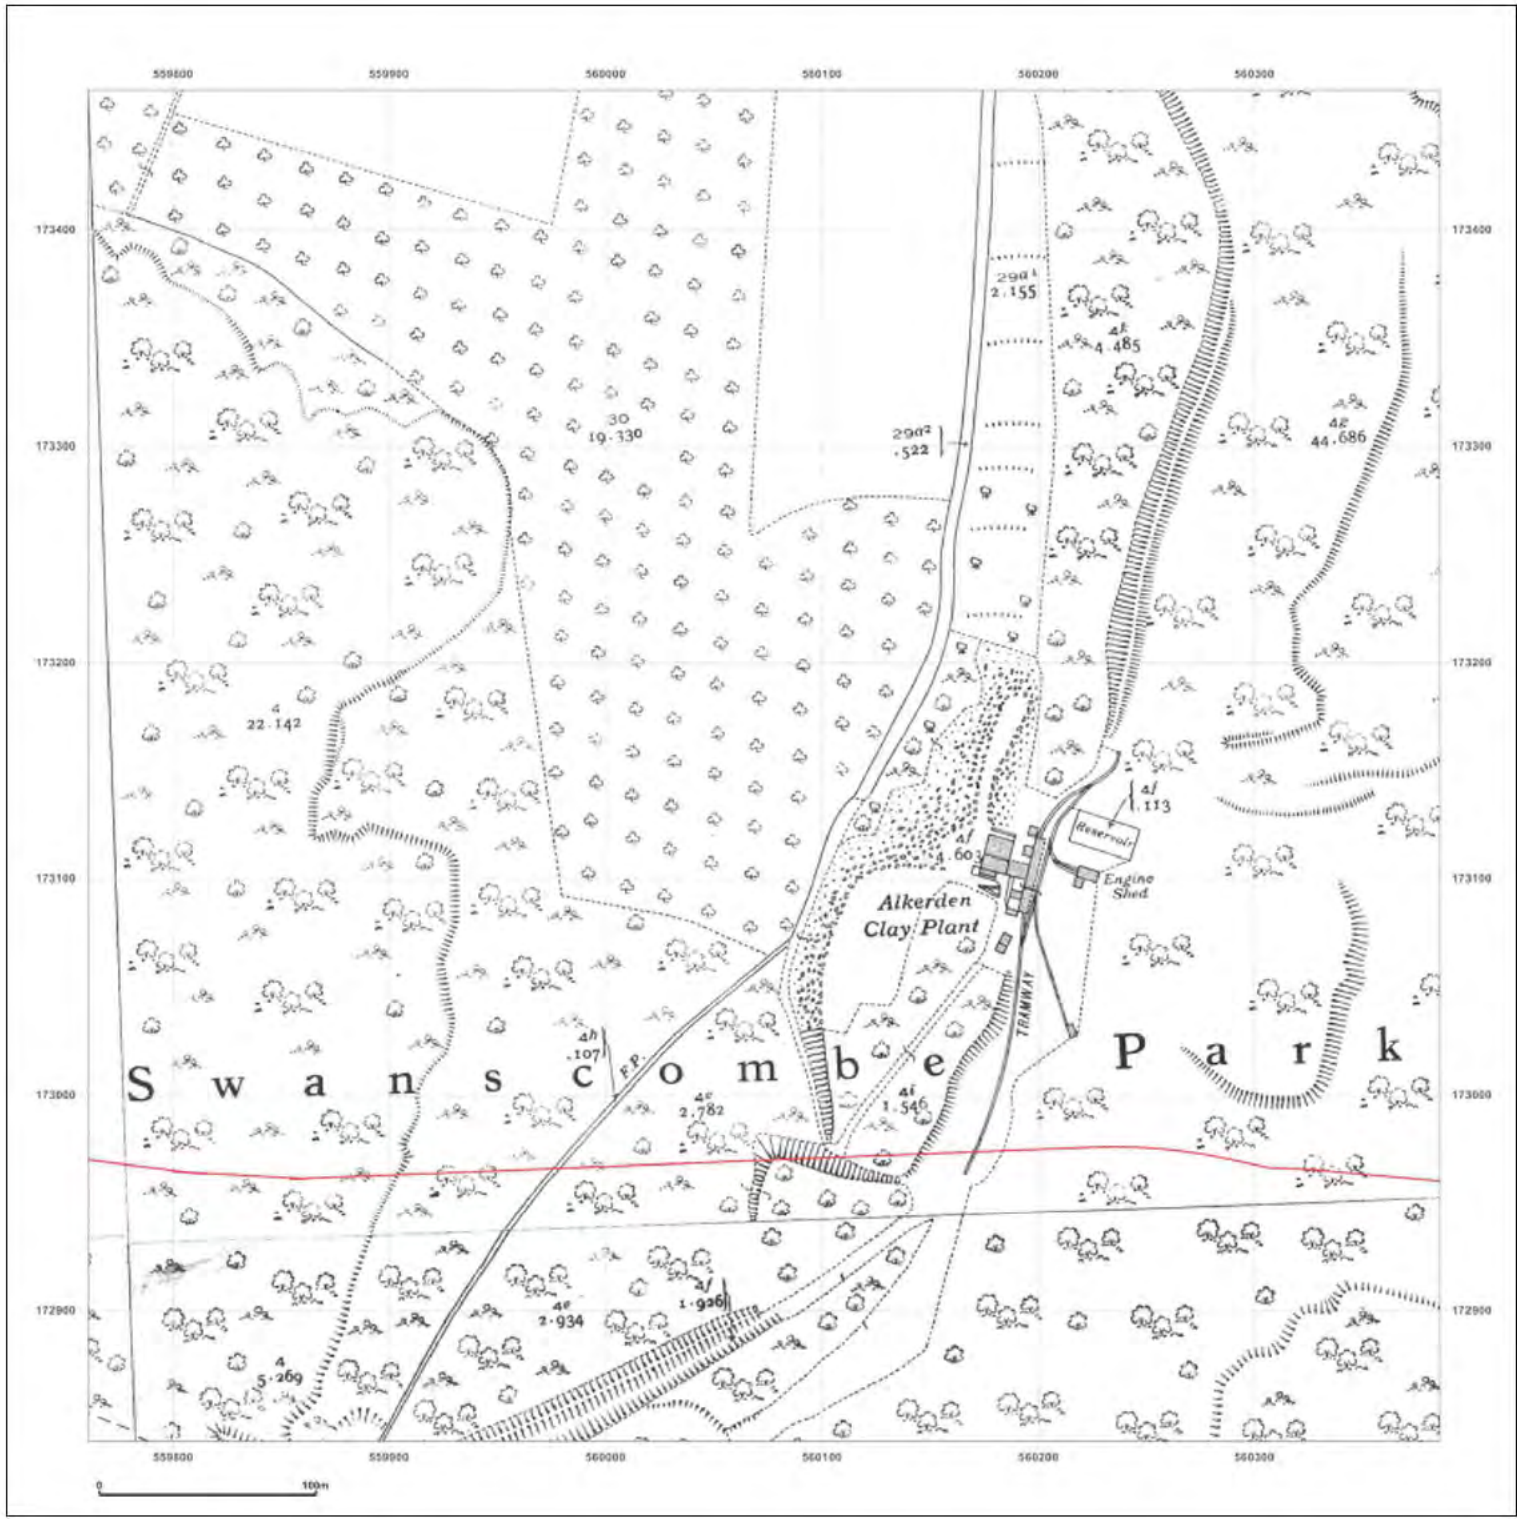

Site Details:

London resort

Client Ref: London Resort
Report Ref: GSIP-2020-10332-1119_LS_4_3
Grid Ref: 560073, 173152

Map Name: County Series

Map date: 1938-1939

Scale: 1:2,500

Printed at: 1:2,500

Surveyed 1938
Revised 1938
Edition N/A
Copyright N/A
Levelled N/A

Surveyed 1938
Revised 1938
Edition N/A
Copyright N/A
Levelled N/A

Produced by
Groundsure Insights
T: 08444 159000
E: [REDACTED]
W: www.groundsure.com

© Crown copyright and database rights 2018 Ordnance Survey 100035207

Production date: 22 July 2020

Map legend available at: [REDACTED]