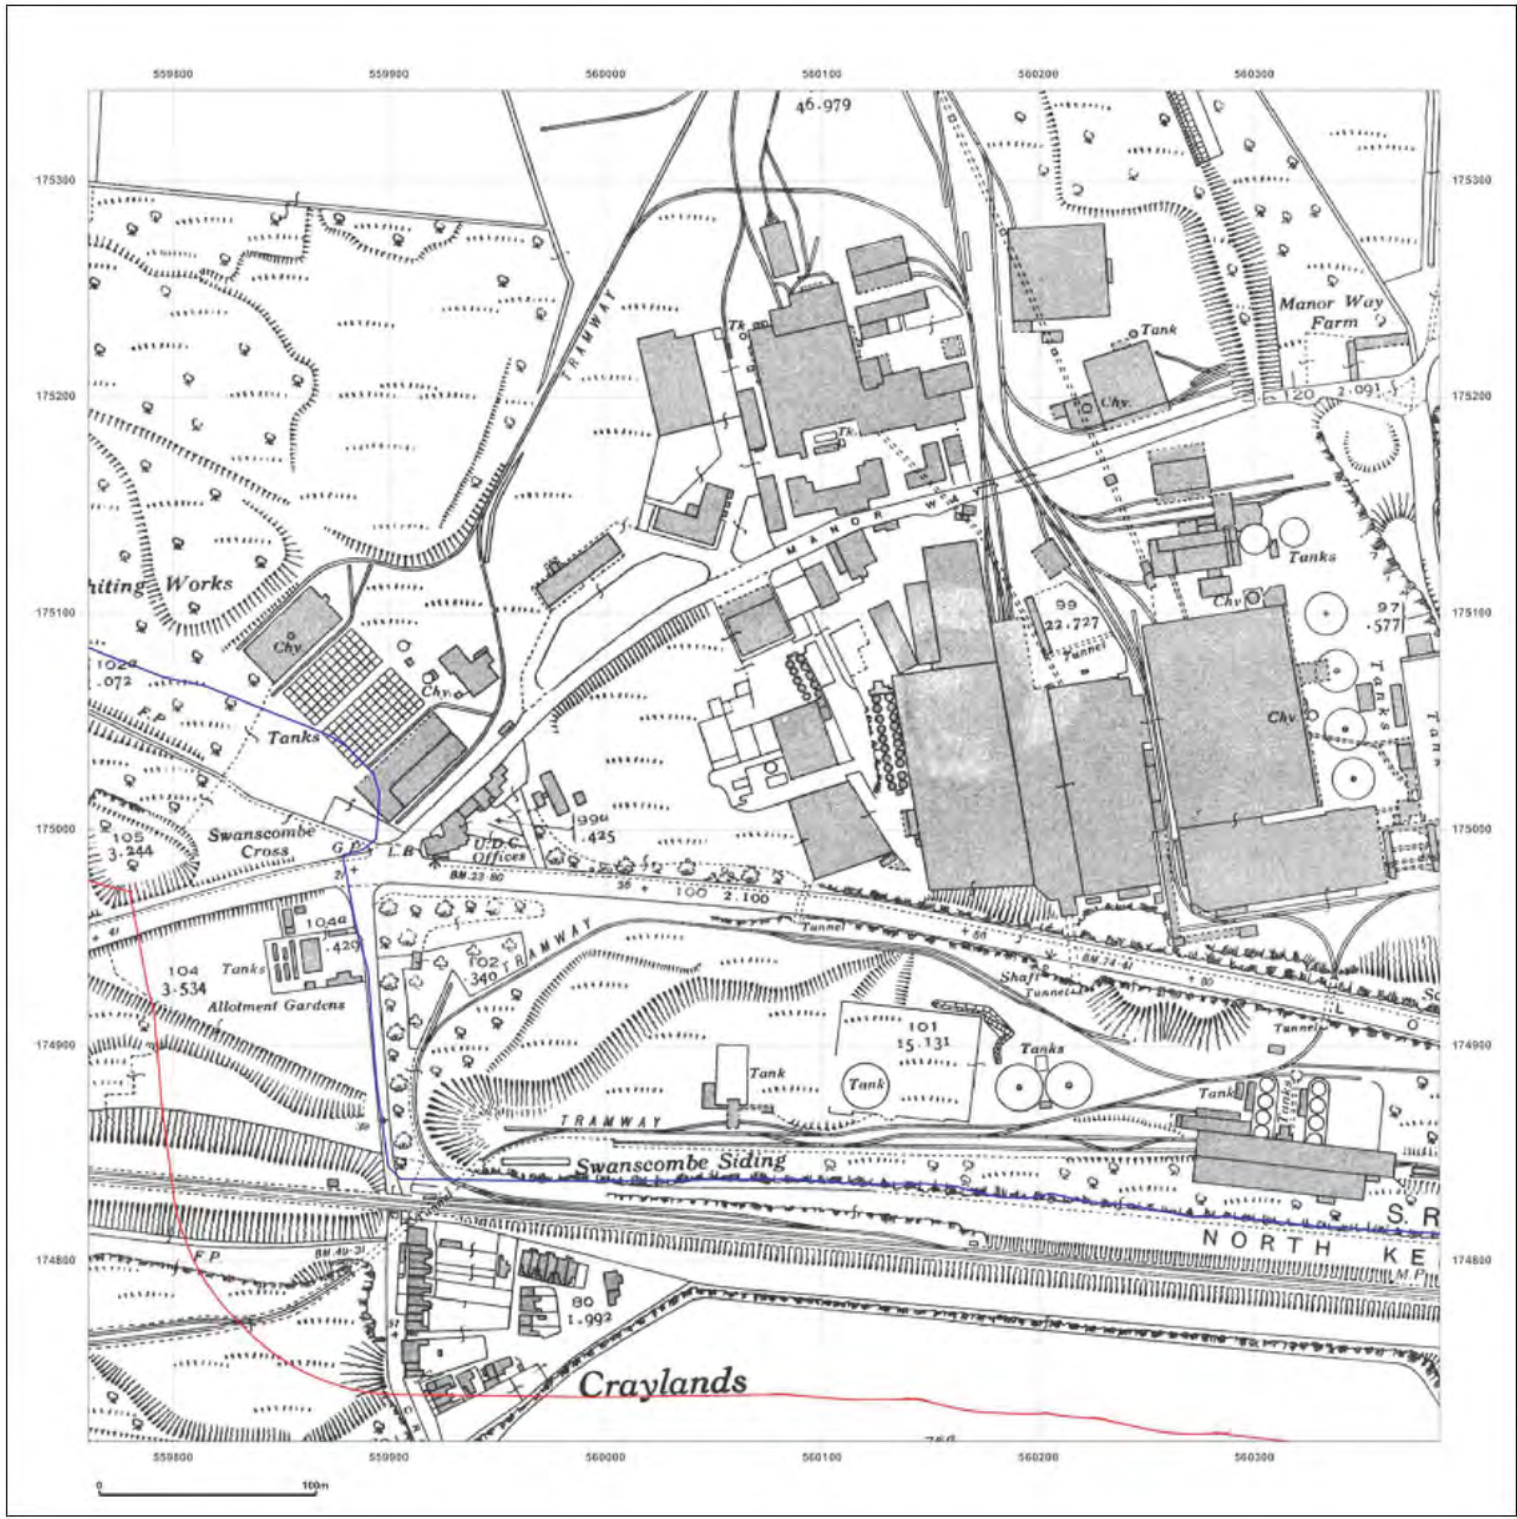

© Crown copyright and database rights 2018 Ordnance Survey 100035207

Production date: 22 July 2020

Map legend available at:

Site Details:

London resort

Client Ref: London Resort
Report Ref: GSIP-2020-10332-1119_LS_4_6
Grid Ref: 560073, 175029