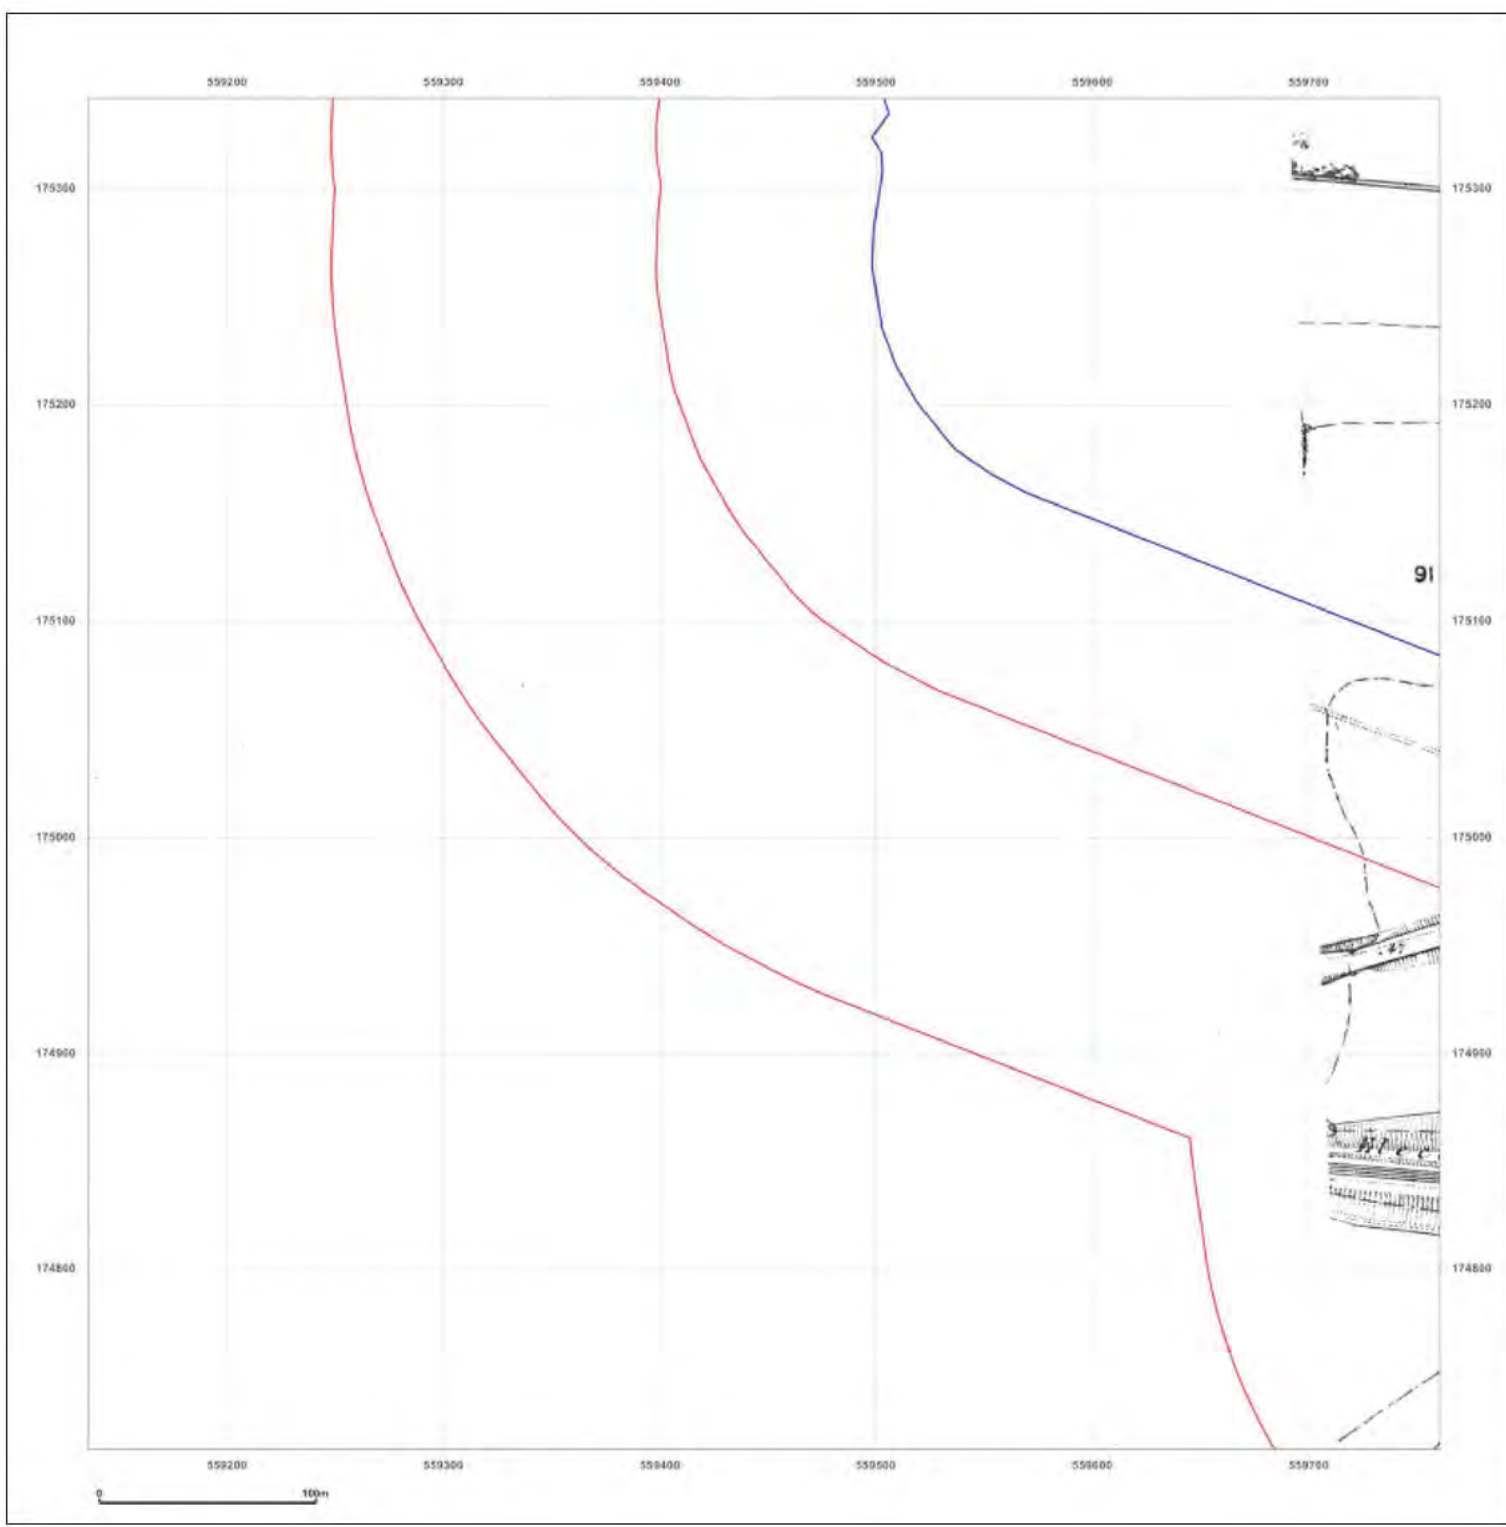

Produced by
Groundsure Insights
T: 08444 159000
E: [REDACTED]
W: www.groundsure.com

© Crown copyright and database rights 2018 Ordnance Survey 100035207

Production date: 22 July 2020

Map legend available at: [REDACTED]