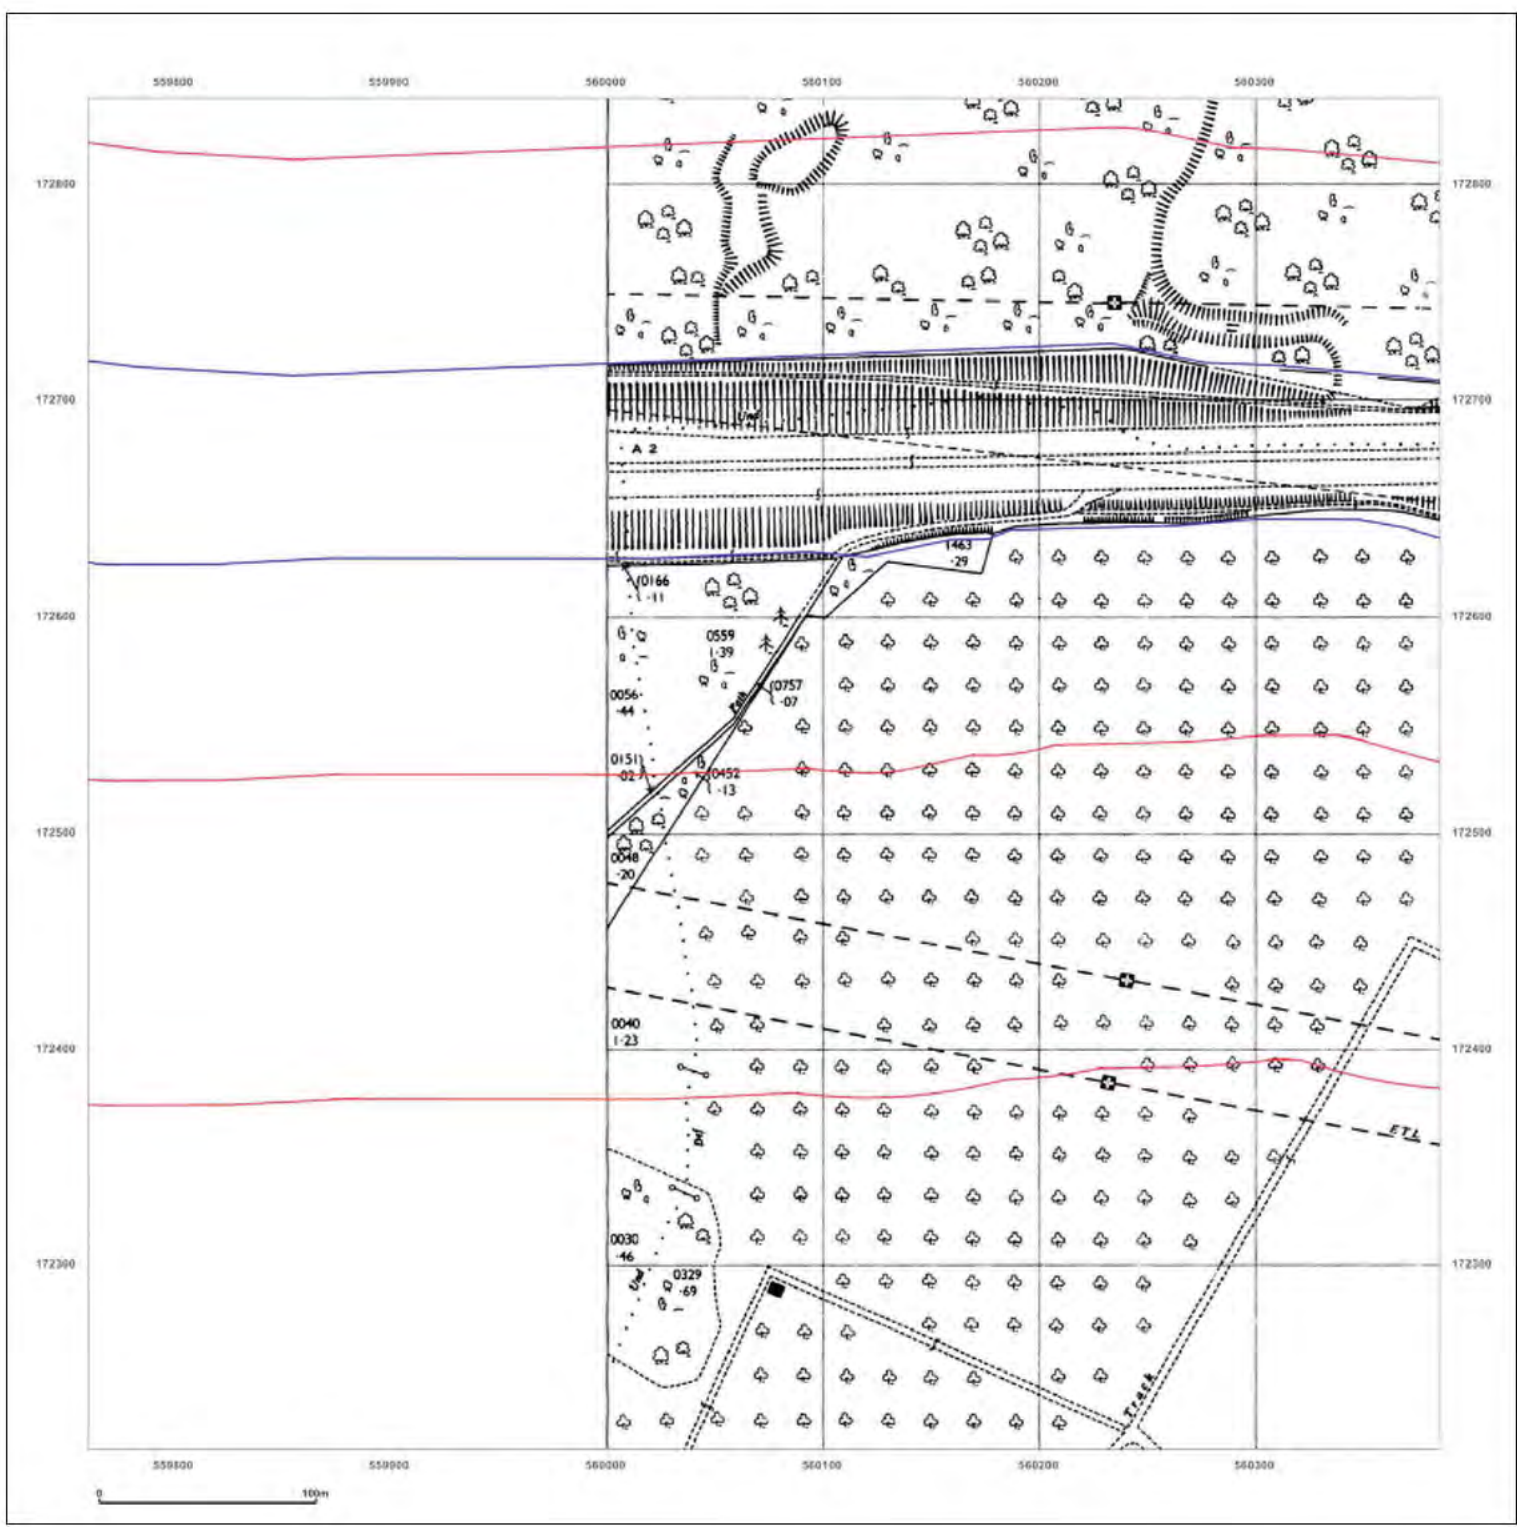

© Crown copyright and database rights 2018 Ordnance Survey 100035207

Production date: 22 July 2020

Map legend available at: [REDACTED]

Site Details:

London resort

Client Ref: London Resort
Report Ref: GSIP-2020-10332-1119_LS_4_2
Grid Ref: 560073, 172527