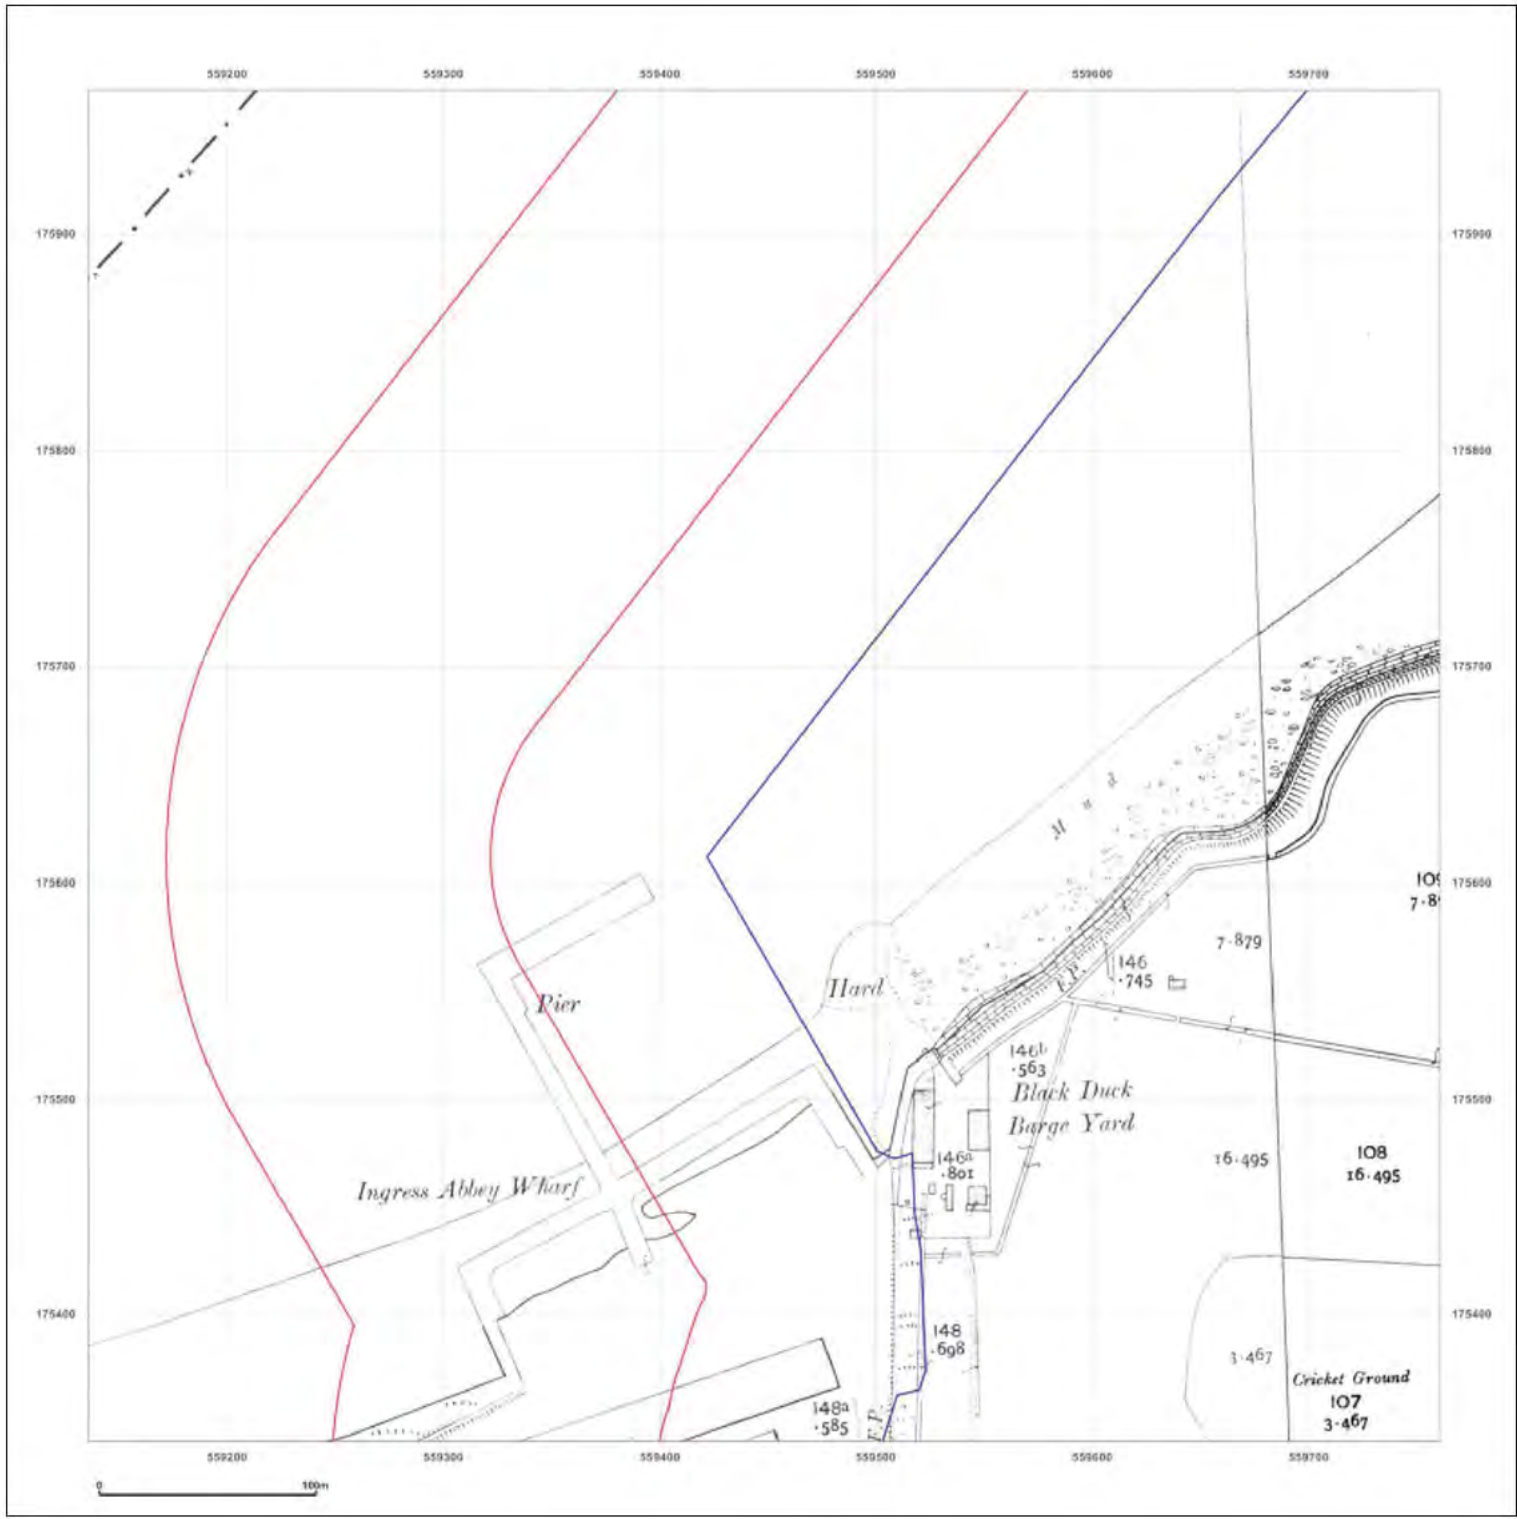

Site Details:

London resort

Client Ref: London Resort
Report Ref: GSIP-2020-10332-1119_LS_3_7
Grid Ref: 559448, 175654

Map Name: County Series

Map date: 1909

Scale: 1:2,500

Printed at: 1:2,500

Surveyed 1864
Revised 1907
Edition 1909
Copyright N/A
Levelled N/A

Produced by
Groundsure Insights
T: 08444 159000
E: [Redacted]
W: www.groundsure.com

© Crown copyright and database rights 2018 Ordnance Survey 100035207

Production date: 22 July 2020

Map legend available at: [Redacted]