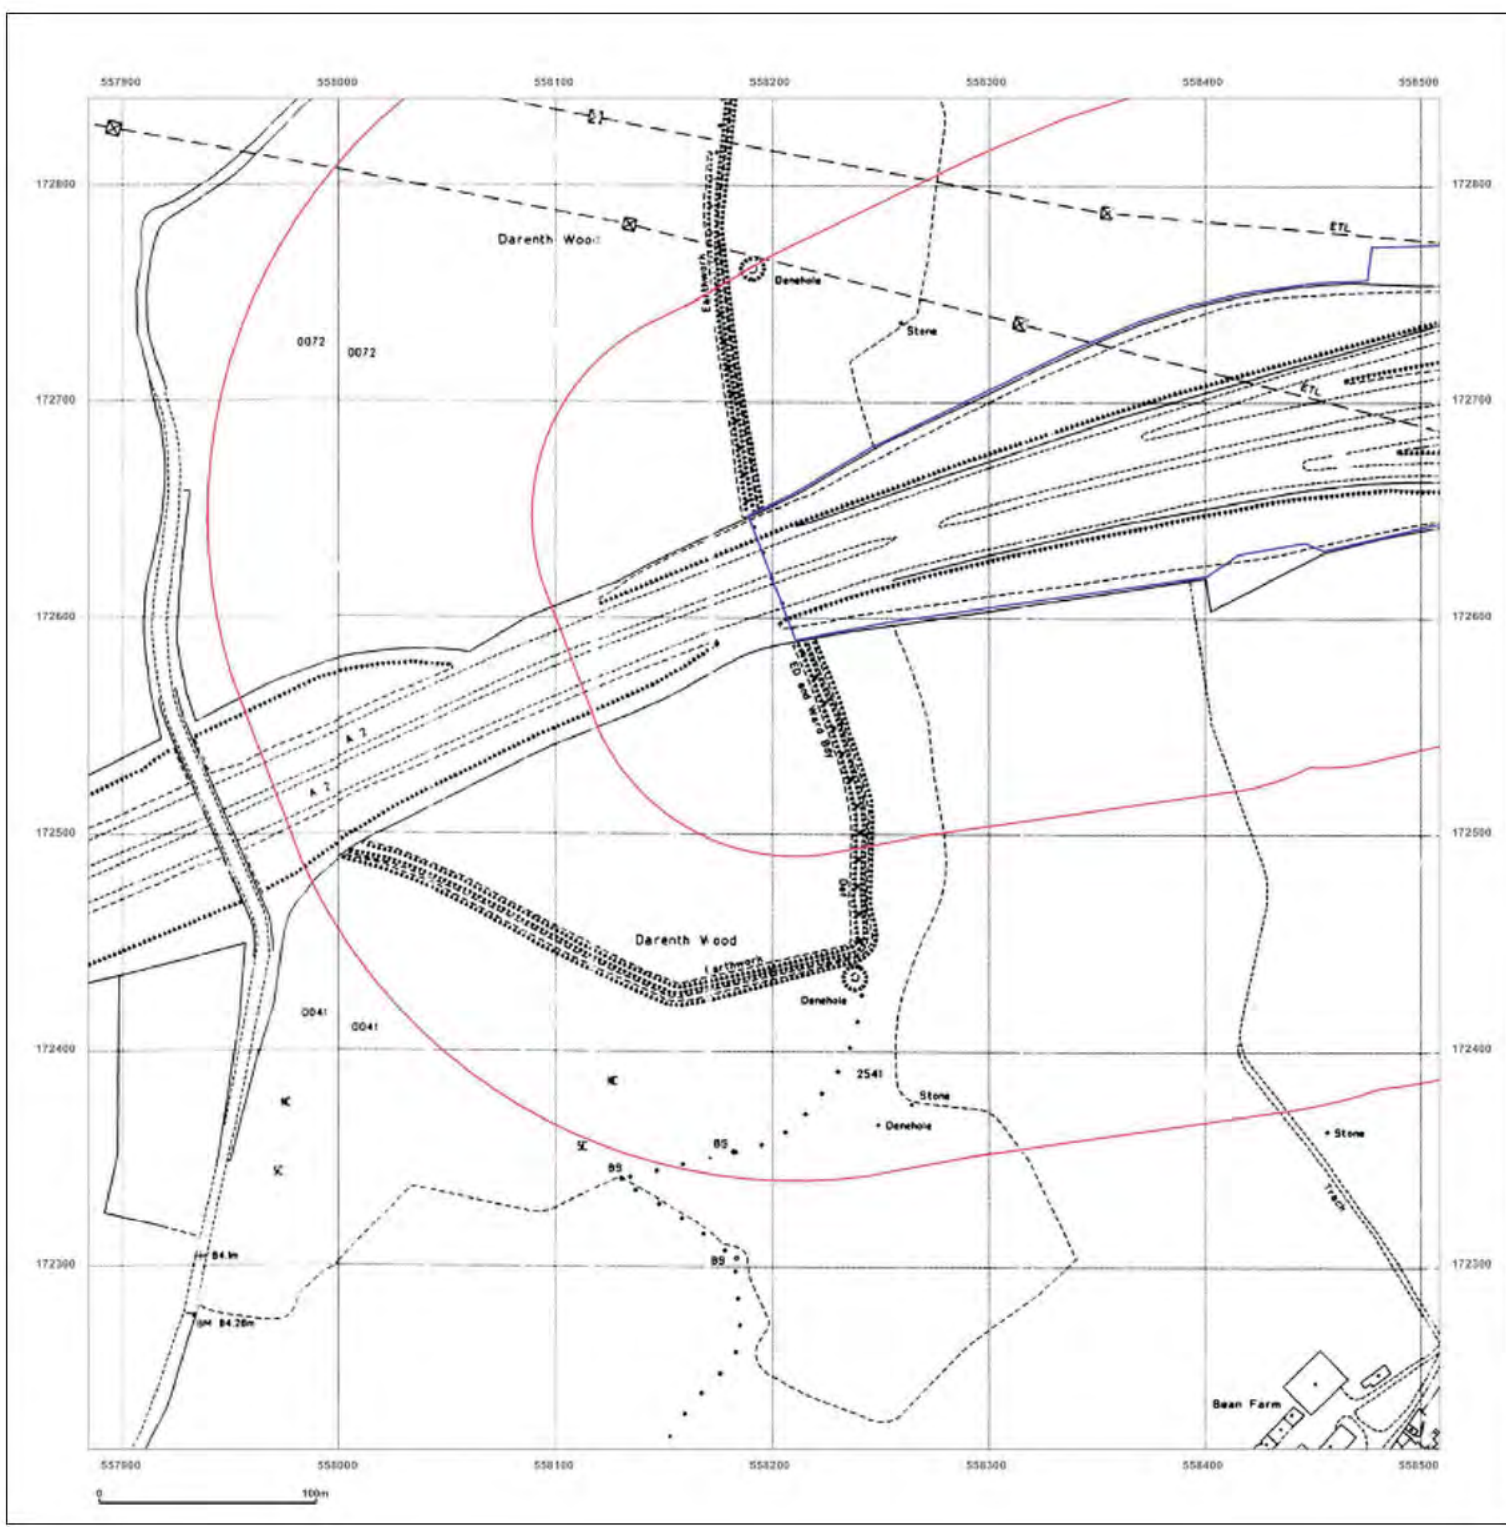

Production date: 22 July 2020

Map legend available at: [REDACTED]

Site Details:
London resort

Client Ref: London Resort
Report Ref: GSIP-2020-10332-1119_LS_1_2
Grid Ref: 558197, 172527

Map Name: National Grid