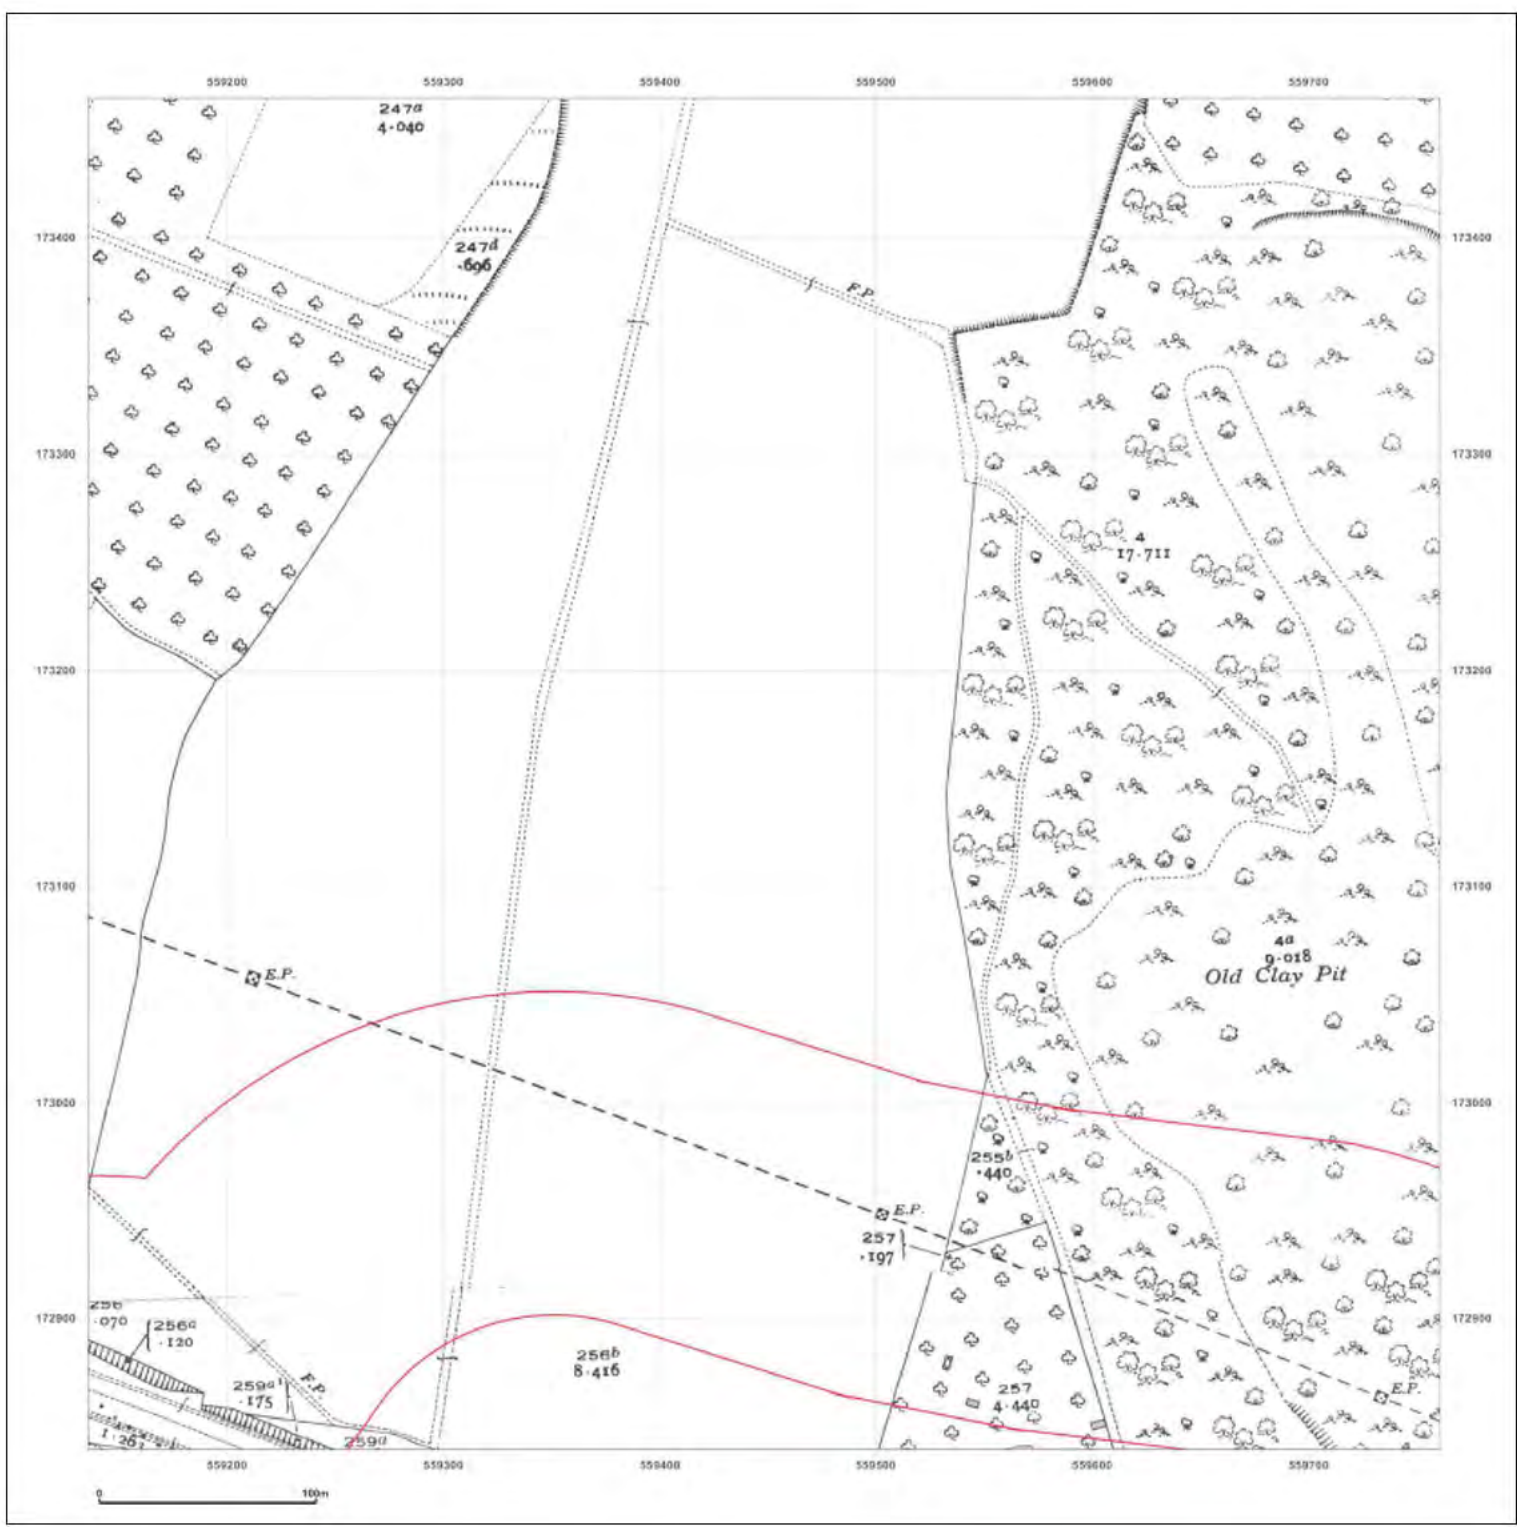

Production date: 22 July 2020

Map legend available at: [REDACTED]

Site Details:

London resort

Client Ref: London Resort
Report Ref: GSIP-2020-10332-1119_LS_3_3
Grid Ref: 559448, 173152

Map Name: National Grid