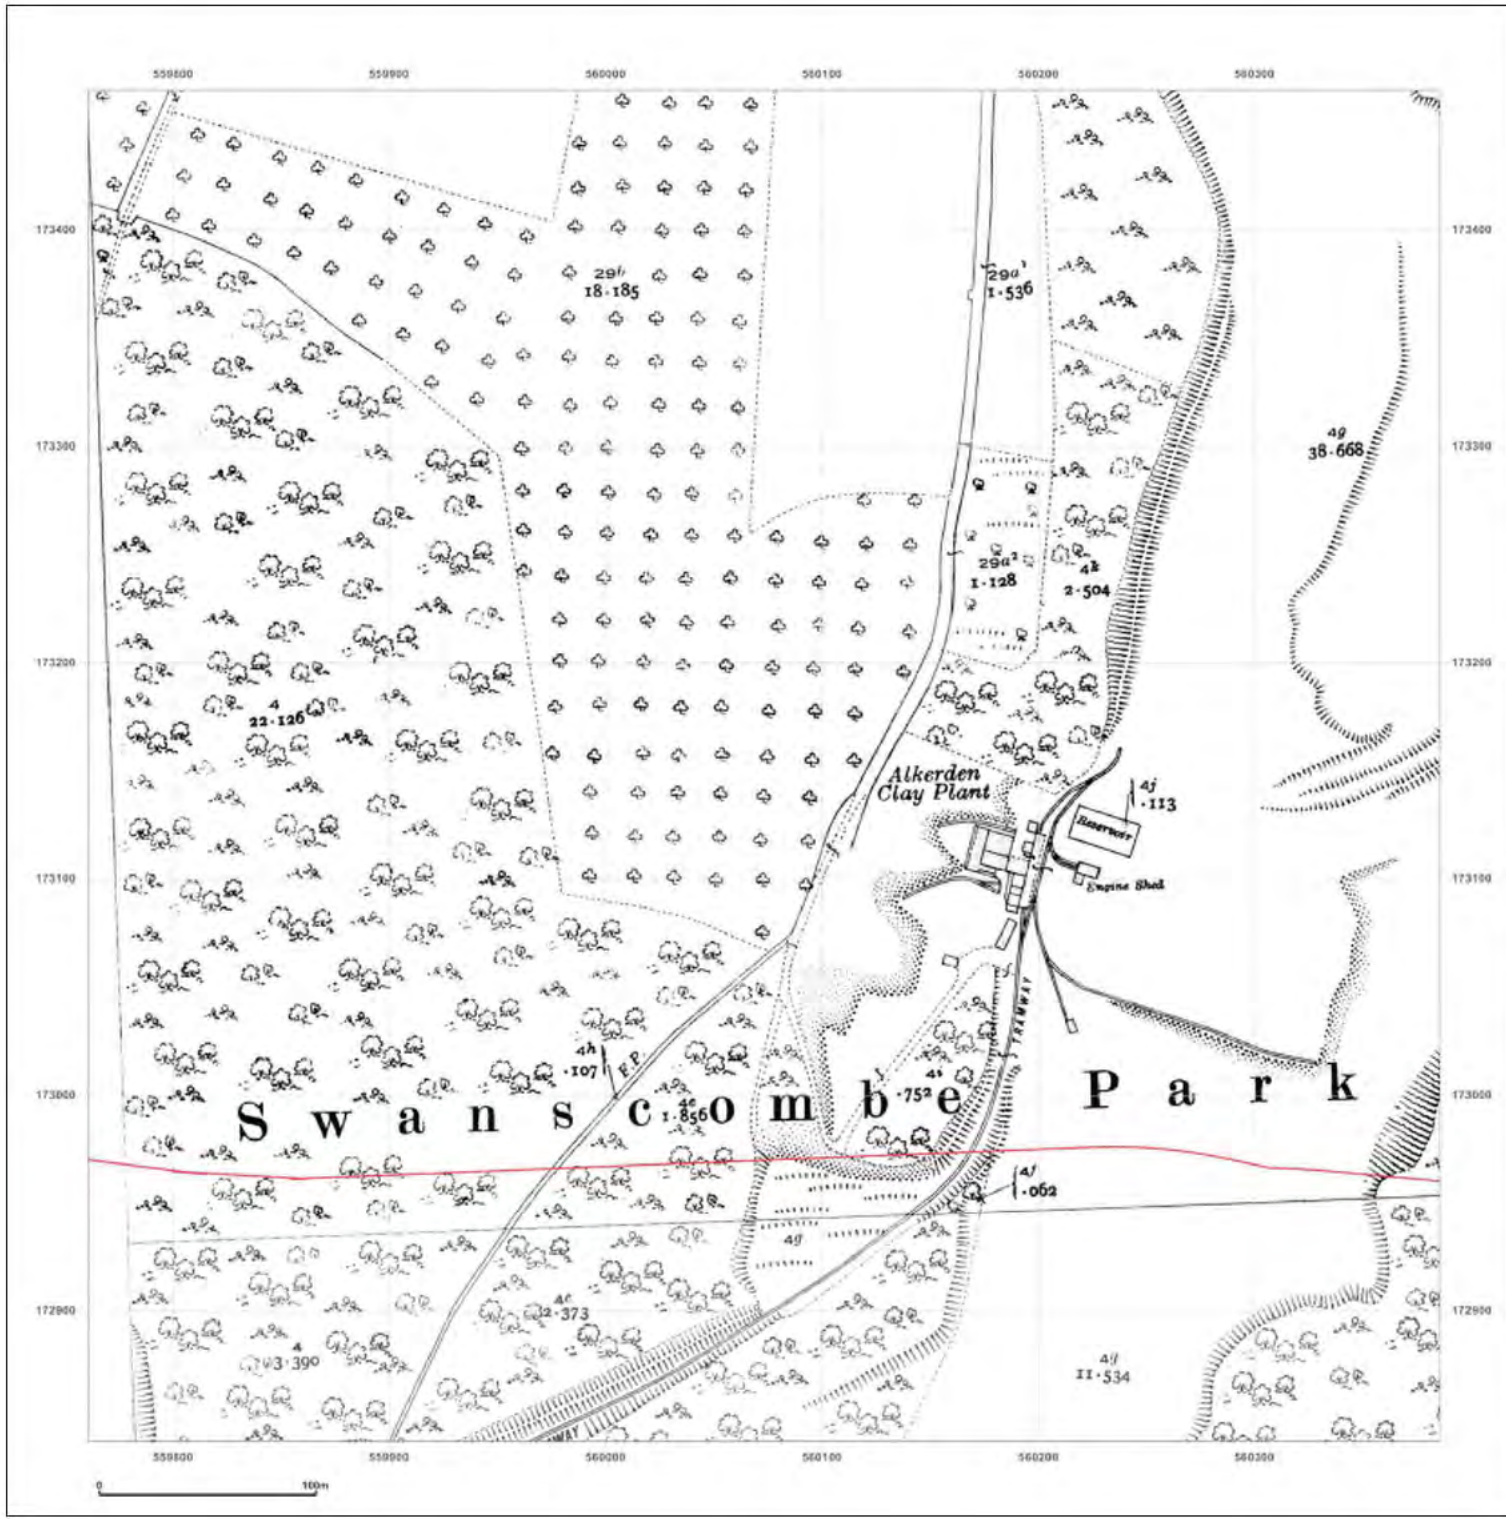

Site Details:
London resort

Client Ref: London Resort
Report Ref: GSIP-2020-10332-1119_LS_4_3
Grid Ref: 560073, 173152

Map Name: County Series

Map date: 1932-1933

Scale: 1:2,500

Printed at: 1:2,500

Produced by
Groundsure Insights
T: 08444 159000
E: [REDACTED]
W: www.groundsure.com

© Crown copyright and database rights 2018 Ordnance Survey 100035207

Production date: 22 July 2020

Map legend available at: [REDACTED]