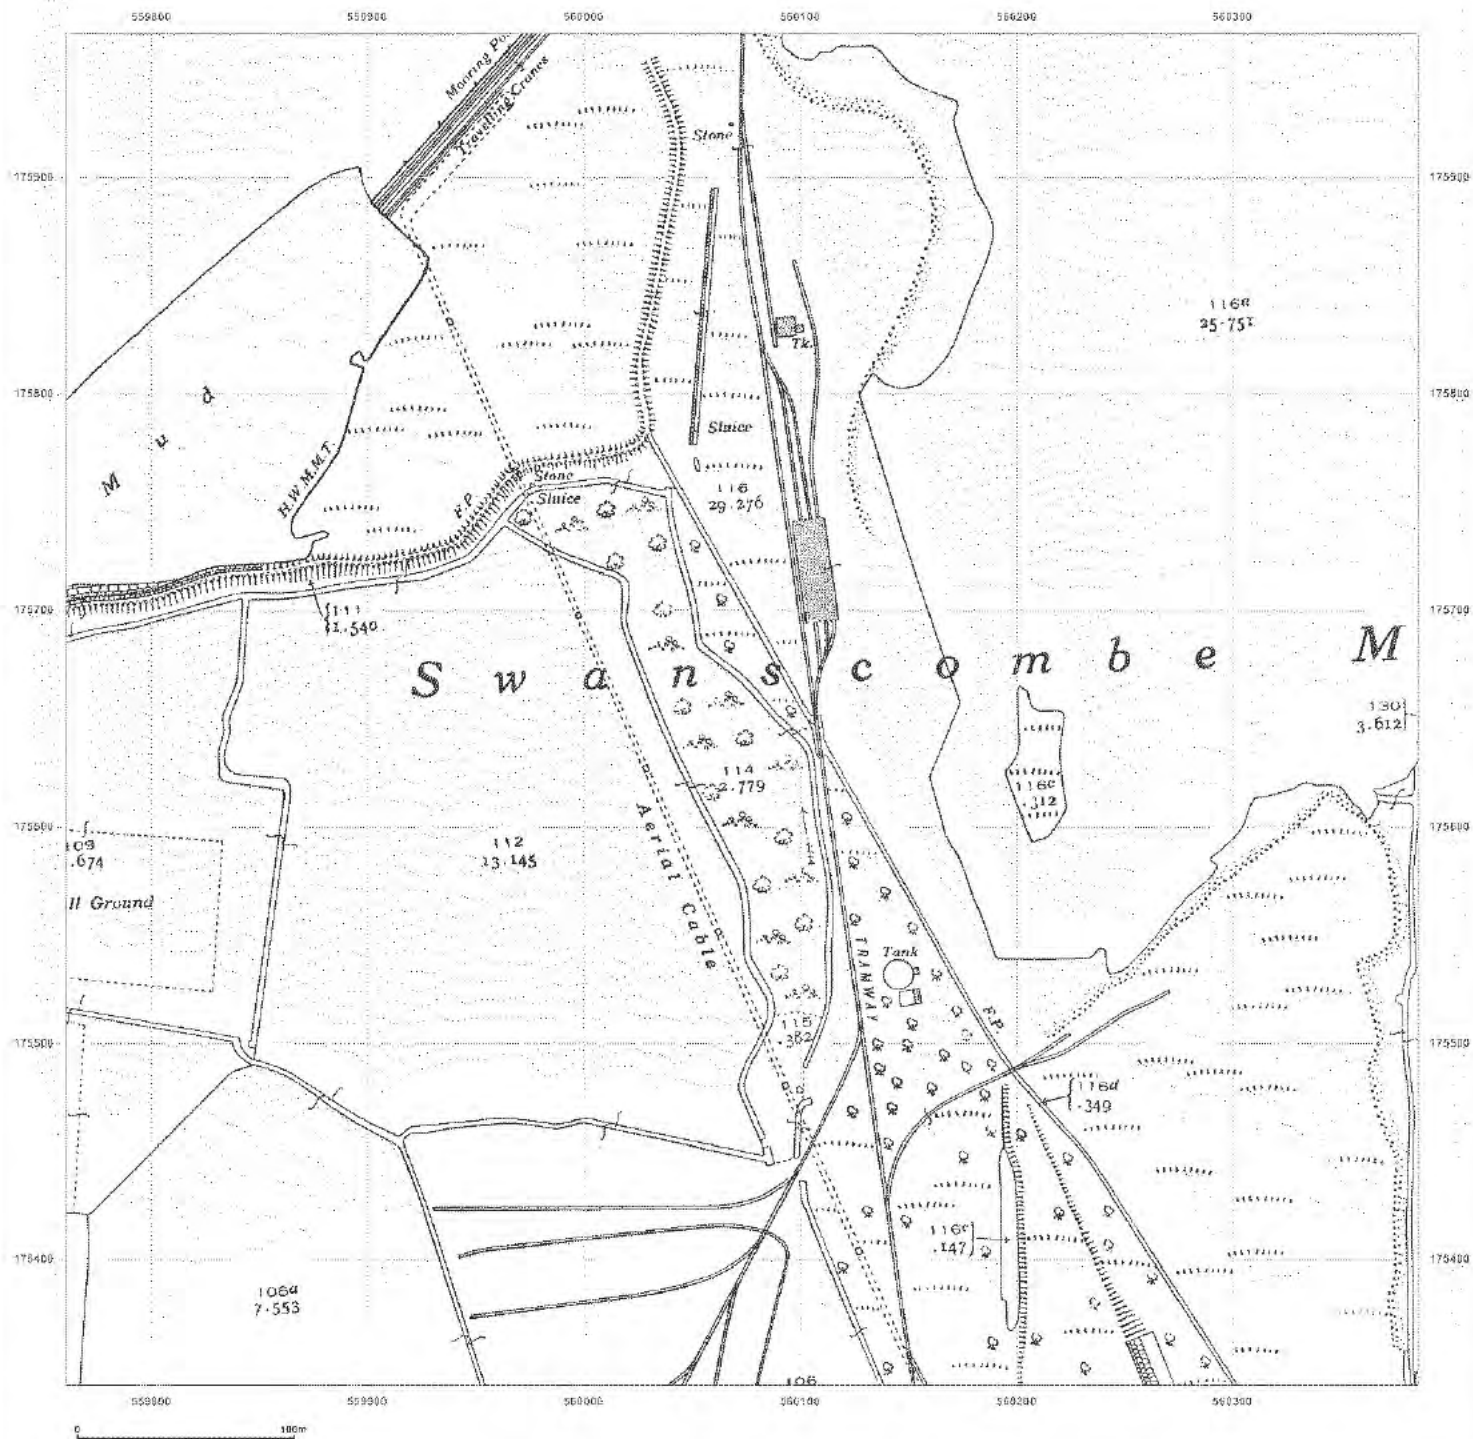

Site Details:

London resort

Client Ref: London Resort
Report Ref: GSIP-2020-10332-1119_LS_4_7
Grid Ref: 560073, 175654

Map Name: County Series

Map date: 1939

Scale: 1:2,500

Printed at: 1:2,500

Surveyed 1938
Revised 1939
Edition N/A
Copyright N/A
Levelled N/A

Produced by
Groundsure Insights
T: 08444 159000
E: [REDACTED]
W: www.groundsure.com

© Crown copyright and database rights 2018 Ordnance Survey 100035207

Production date: 22 July 2020

Map legend available at:
[REDACTED]