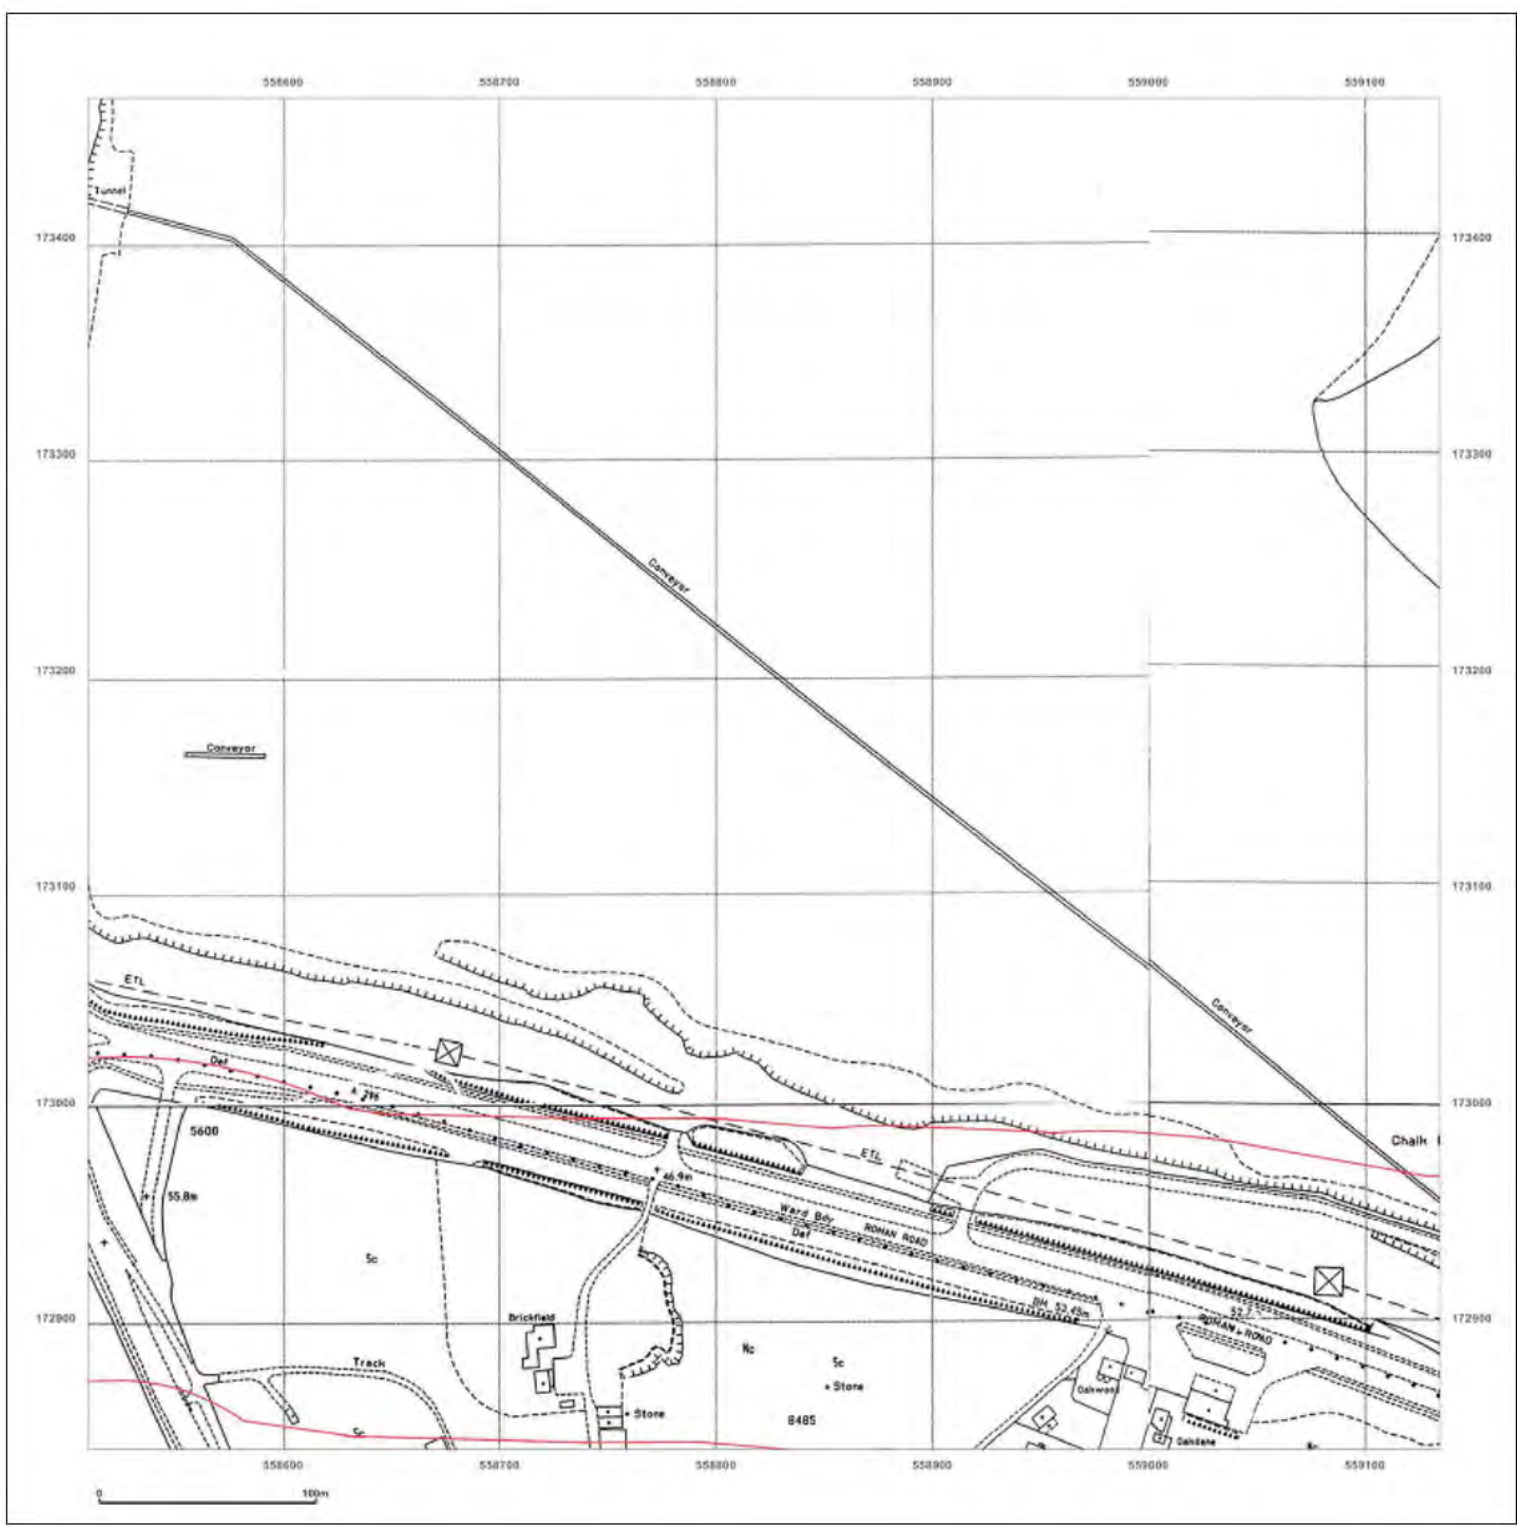

© Crown copyright and database rights 2018 Ordnance Survey 100035207

Production date: 22 July 2020

Map legend available at: [REDACTED]

Site Details:

London resort

Client Ref: London Resort
Report Ref: GSIP-2020-10332-1119_LS_3_2
Grid Ref: 559448, 172527