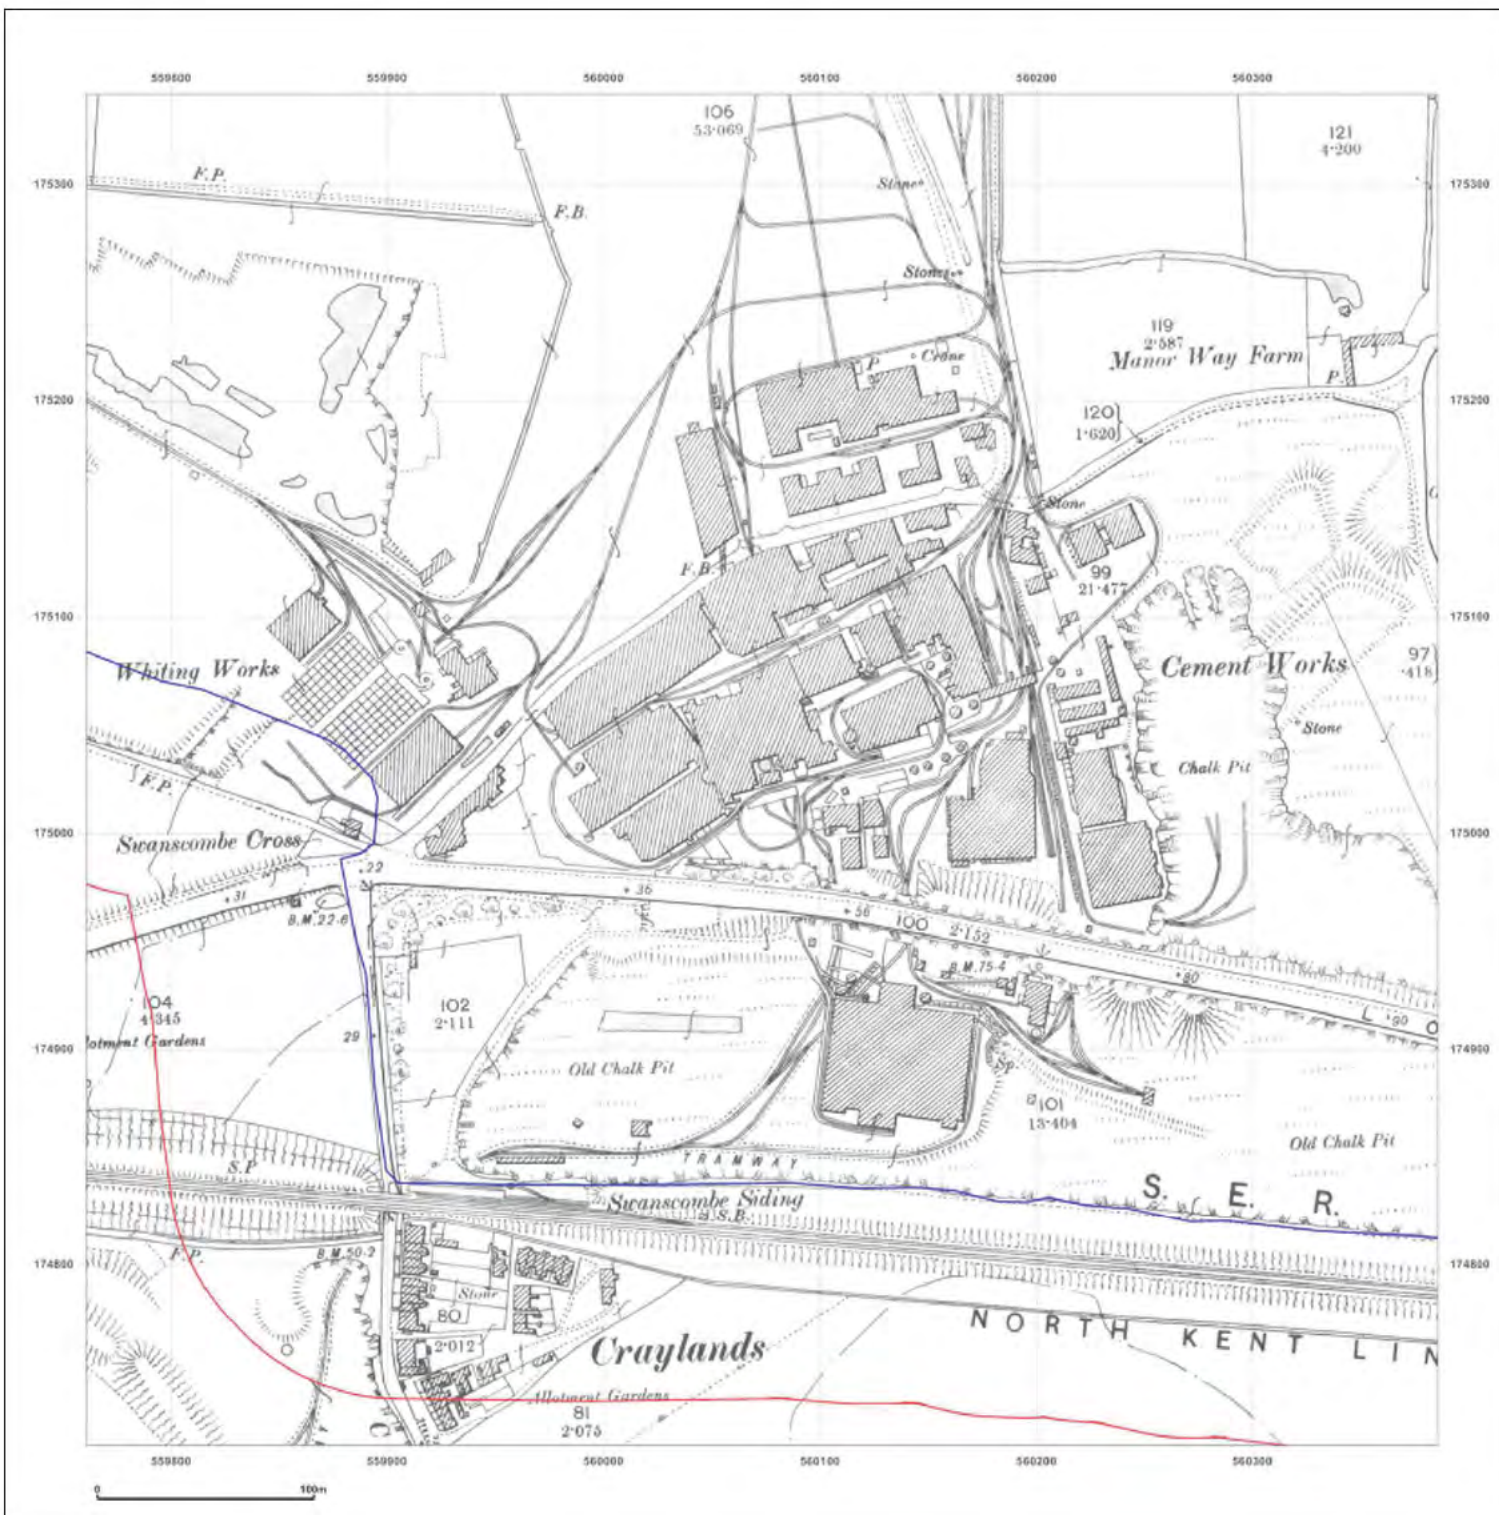

Produced by
Groundsure Insights
T: 08444 159000
E: [REDACTED]
W: www.groundsure.com

© Crown copyright and database rights 2018 Ordnance Survey 100035207

Production date: 22 July 2020

Map legend available at:
[REDACTED]