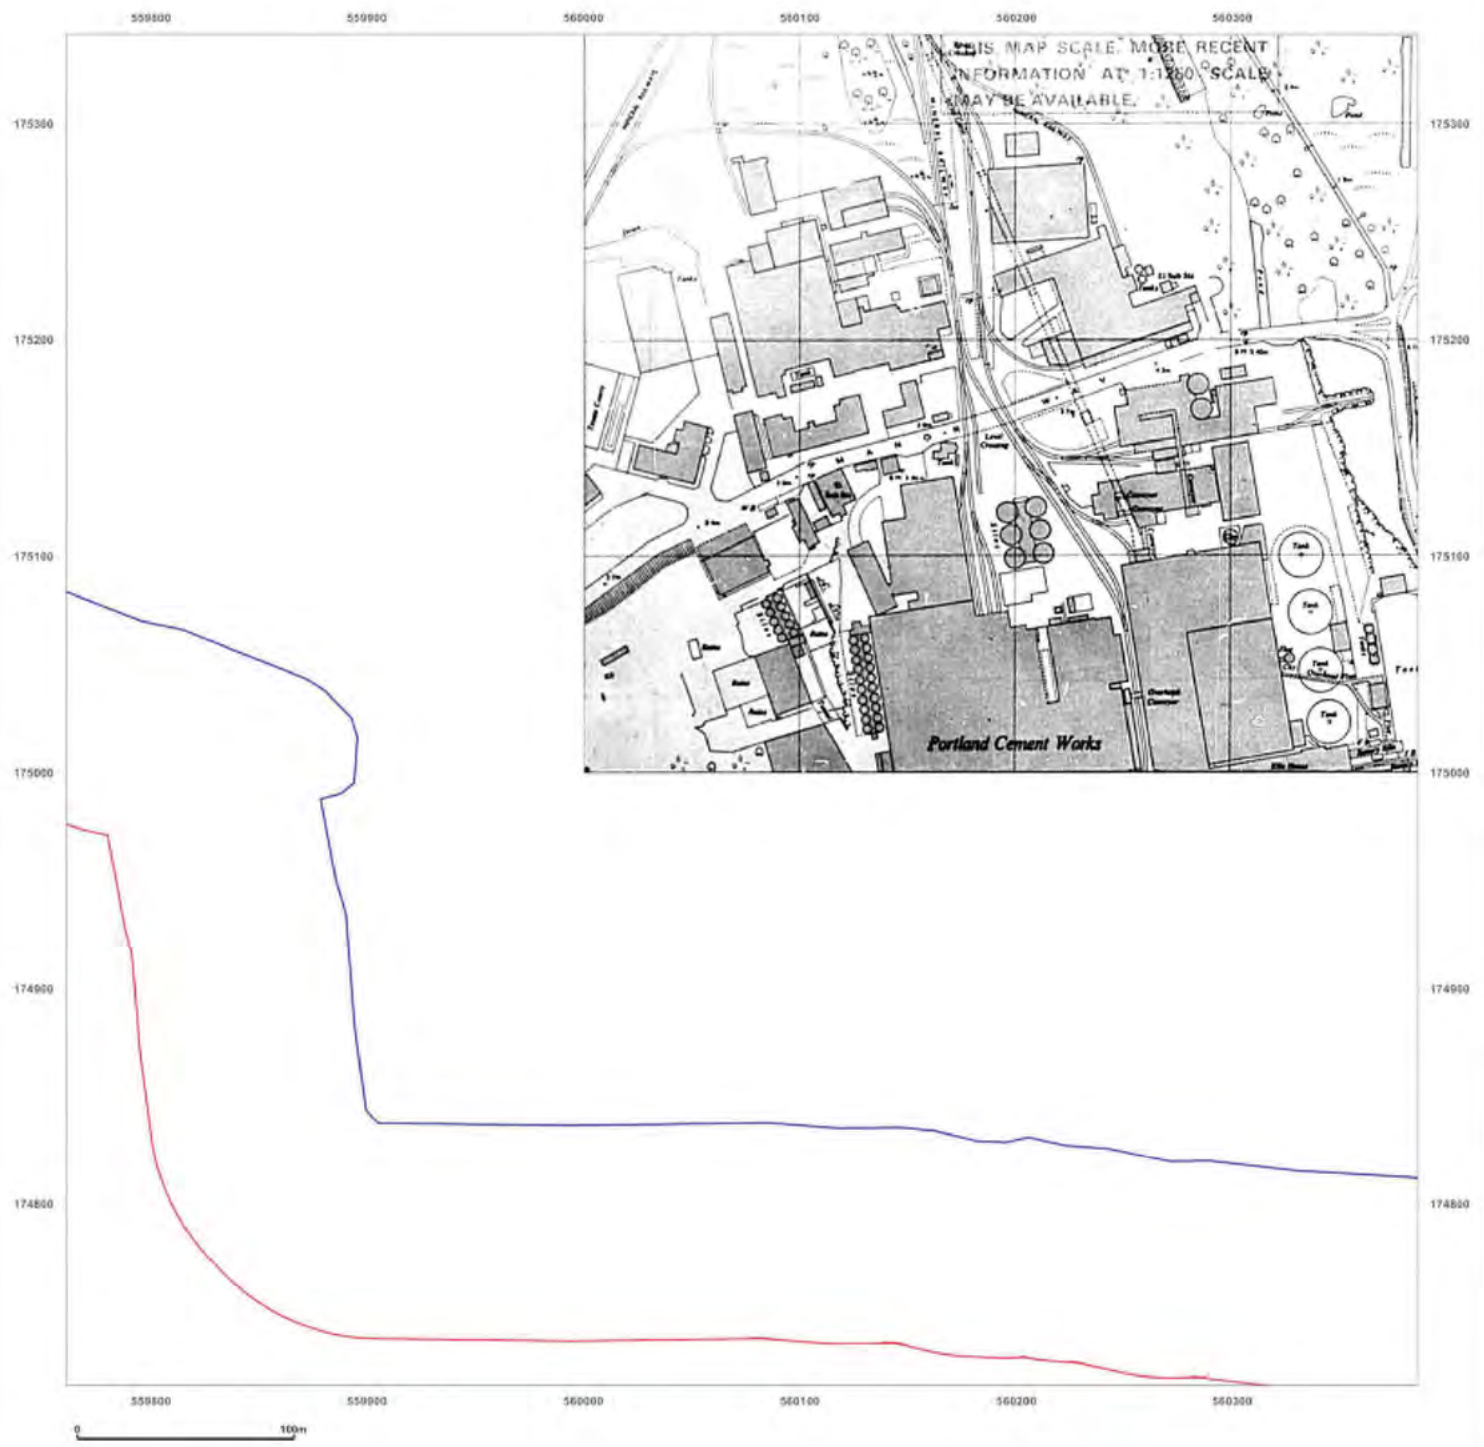

Site Details:

London resort

Client Ref: London Resort
Report Ref: GSIP-2020-10332-1119_LS_4_6
Grid Ref: 560073, 175029

Map Name: National Grid

Map date: 1984

Scale: 1:2,500

Printed at: 1:2,500

Produced by
Groundsure Insights
T: 08444 159000
E: [REDACTED]
W: www.groundsure.com

© Crown copyright and database rights 2018 Ordnance Survey 100035207

Production date: 22 July 2020

Map legend available at: [REDACTED]