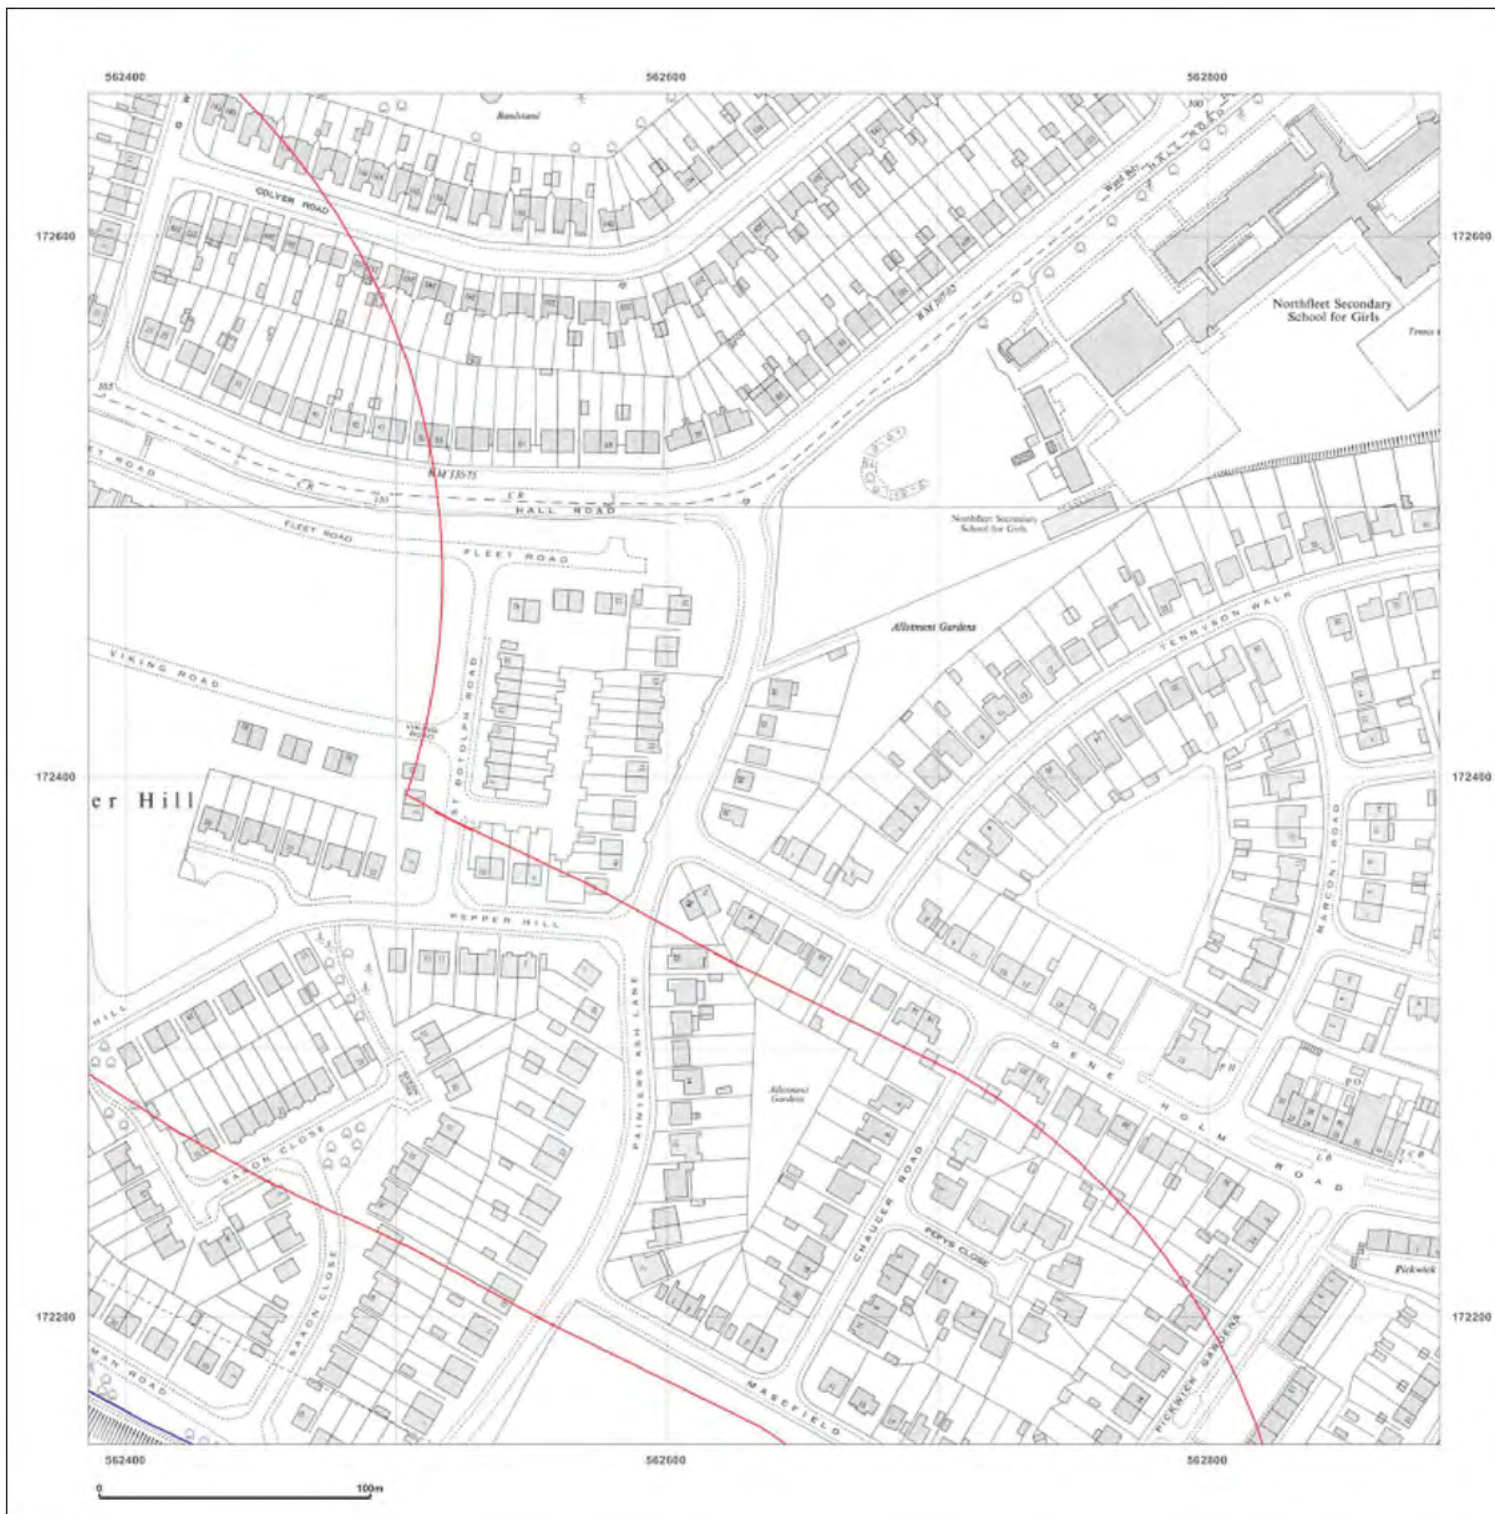

© Crown copyright and database rights 2018 Ordnance Survey 100035207

Production date: 22 July 2020

Map legend available at: [REDACTED]

Site Details:

London resort

Client Ref: London Resort
Report Ref: GSIP-2020-10332-1119_1250scale_10_2
Grid Ref: 562636, 172403