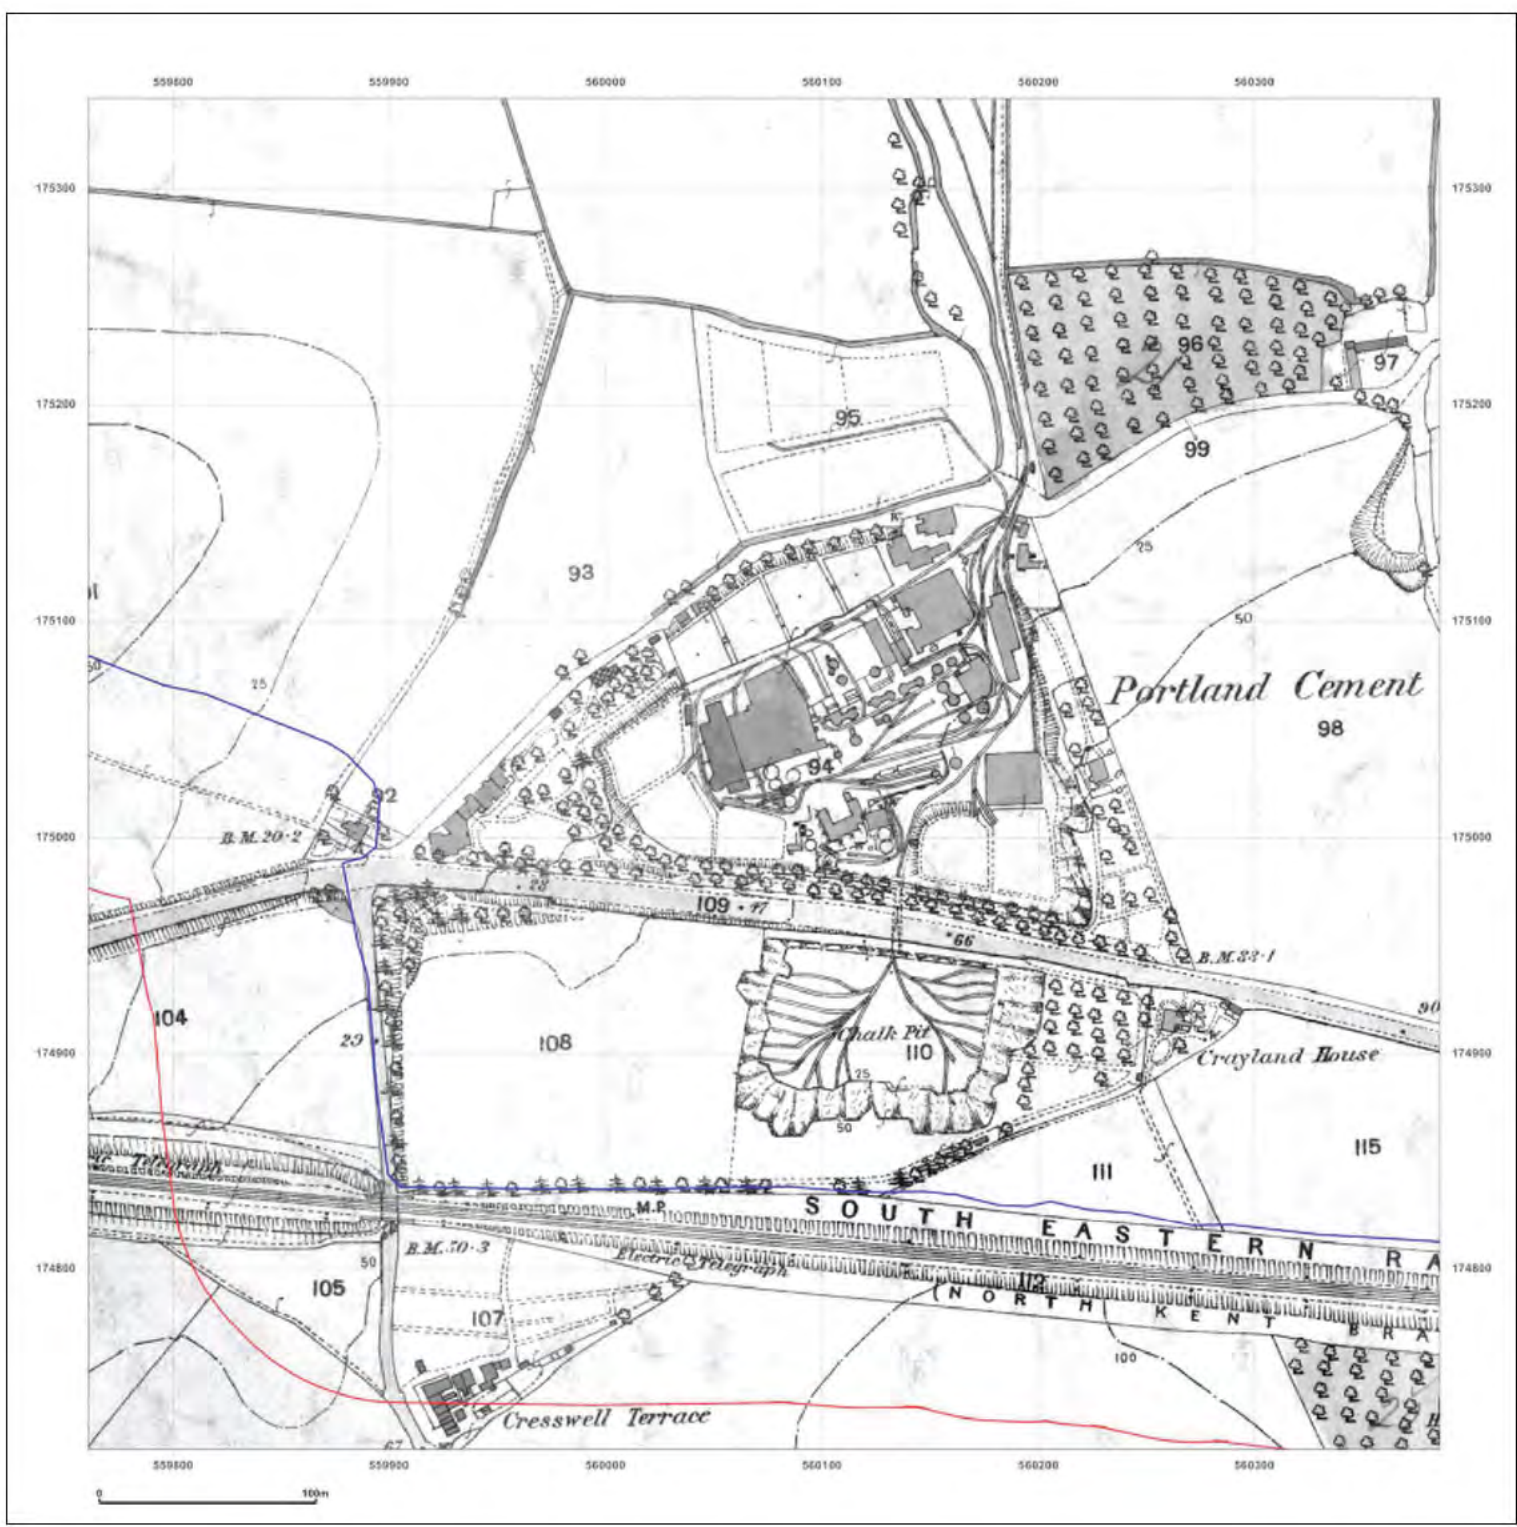

Produced by
Groundsure Insights
T: 08444 159000
E: [REDACTED]
W: www.groundsure.com

© Crown copyright and database rights 2018 Ordnance Survey 100035207

Production date: 22 July 2020

Map legend available at: [REDACTED]