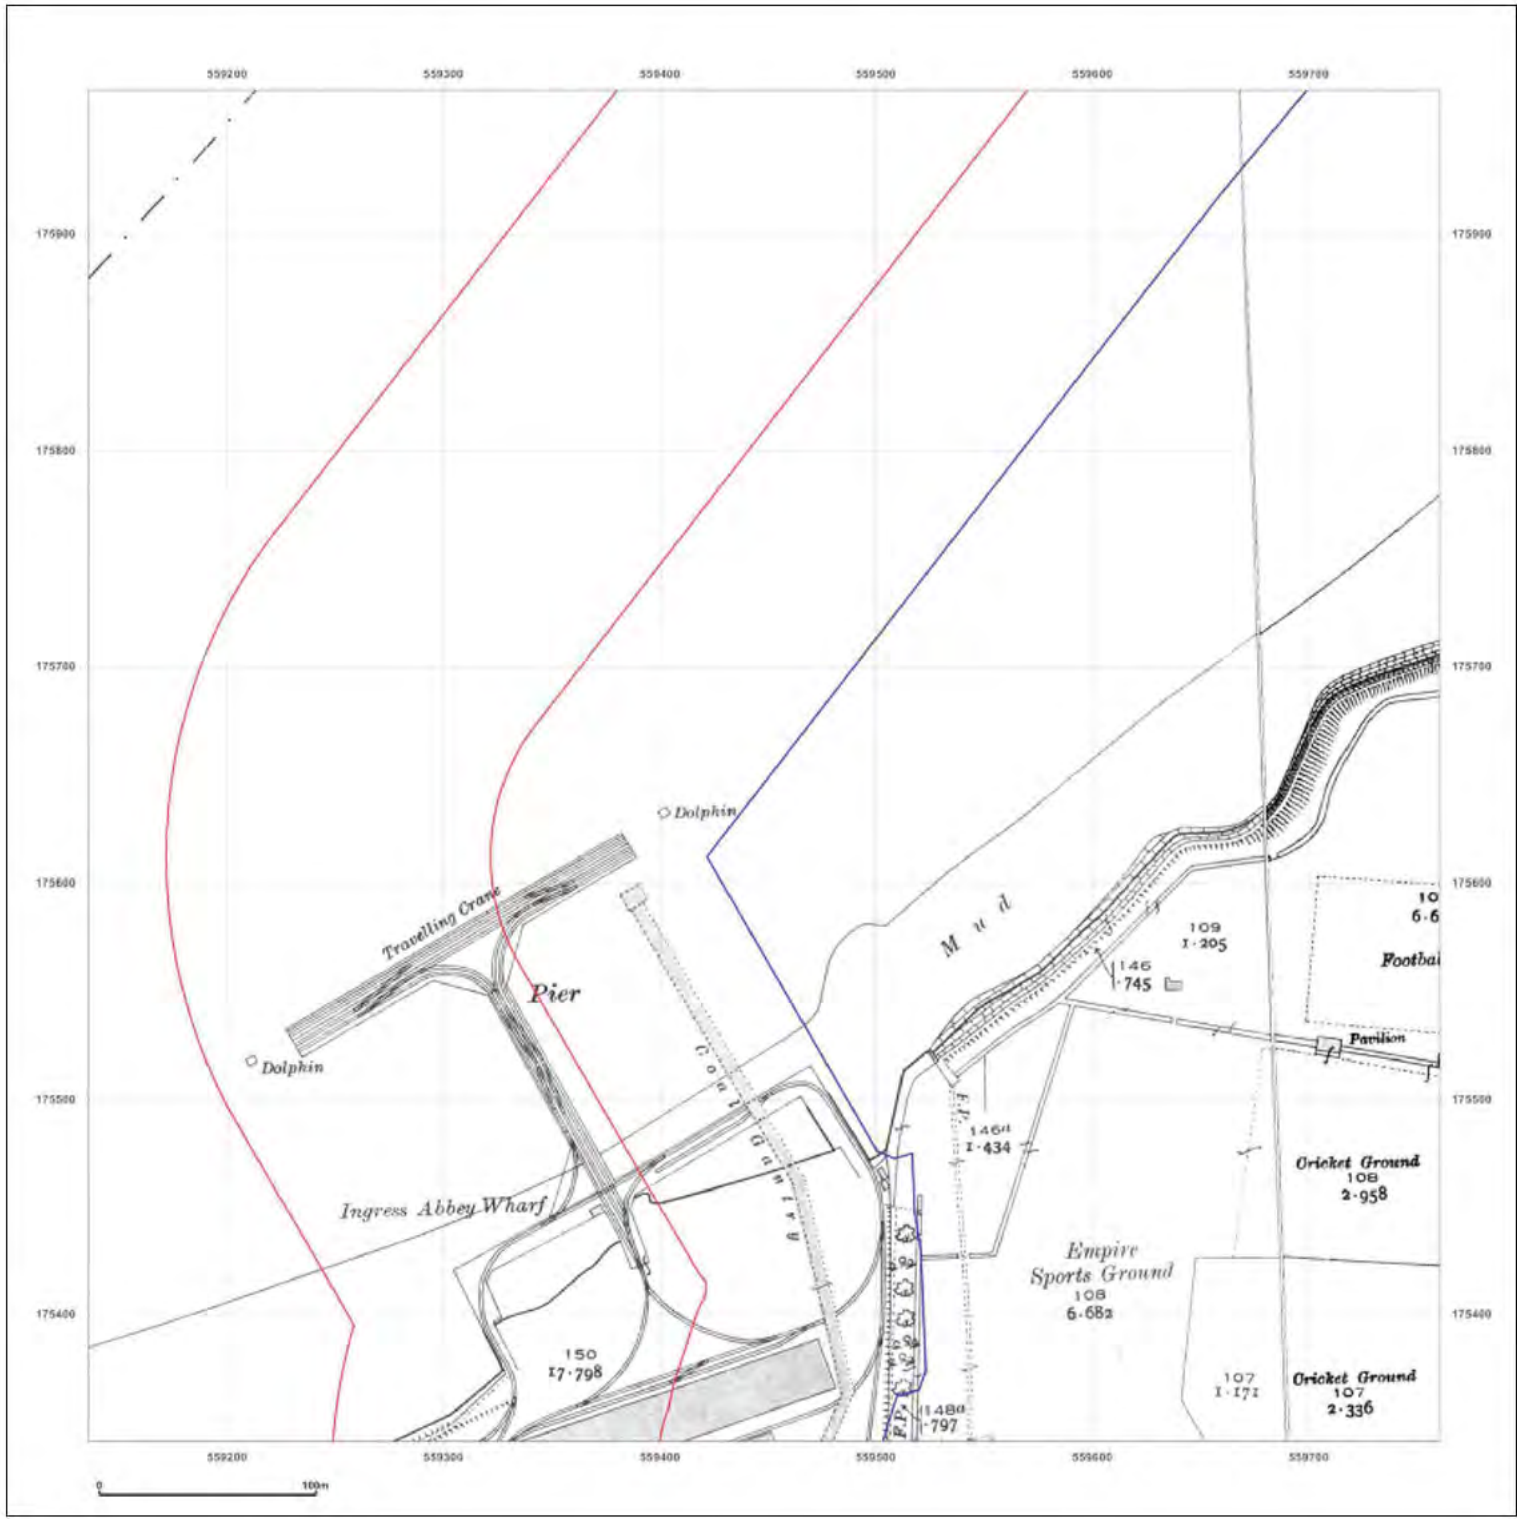

Site Details:

London resort

Client Ref: London Resort
Report Ref: GSIP-2020-10332-1119_LS_3_7
Grid Ref: 559448, 175654

Map Name: County Series

Map date: 1932-1933

Scale: 1:2,500

Printed at: 1:2,500

Produced by
Groundsure Insights
T: 08444 159000
E: [REDACTED]
W: www.groundsure.com

© Crown copyright and database rights 2018 Ordnance Survey 100035207

Production date: 22 July 2020

Map legend available at: [REDACTED]