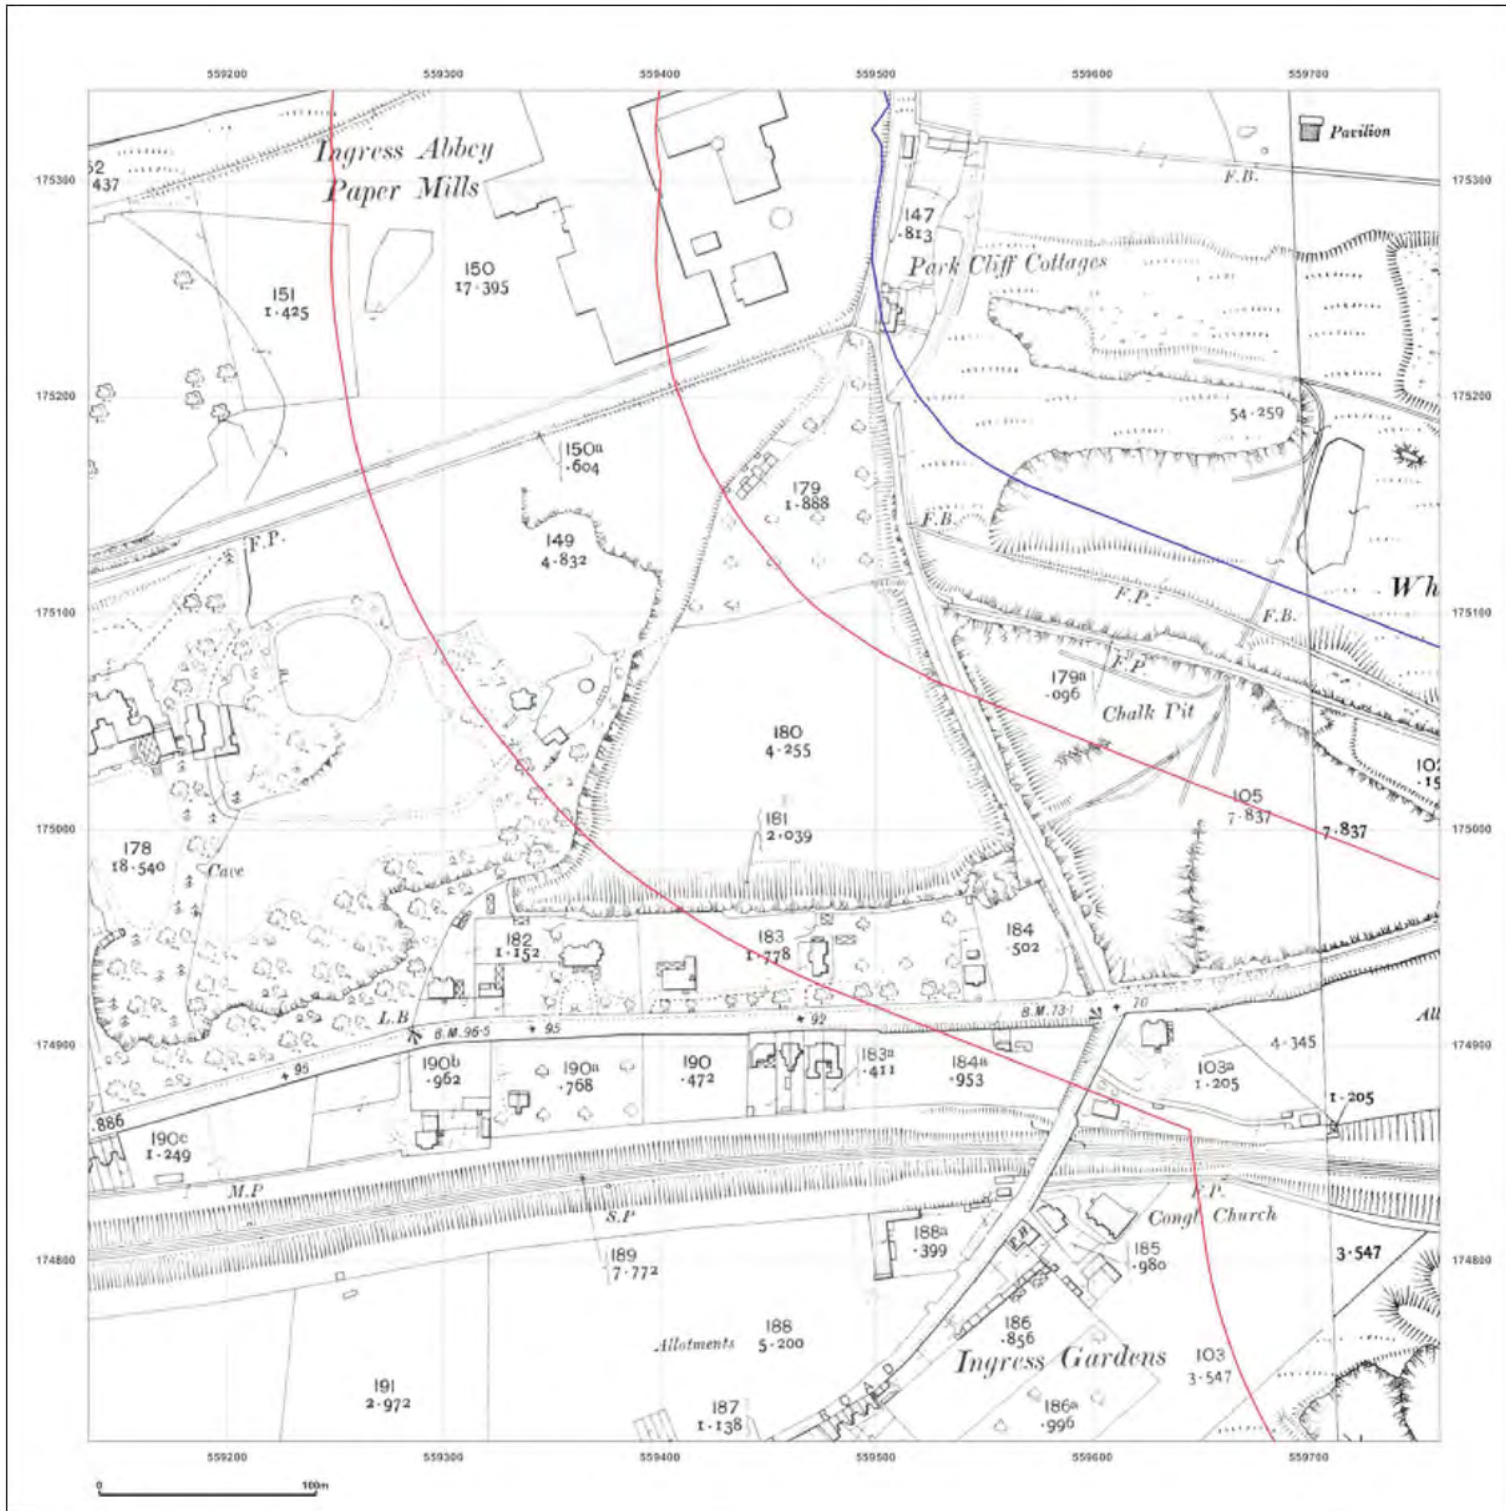

Produced by
Groundsure Insights
T: 08444 159000
E: [REDACTED]
W: www.groundsure.com

© Crown copyright and database rights 2018 Ordnance Survey 100035207

Production date: 22 July 2020

Map legend available at:
[REDACTED]