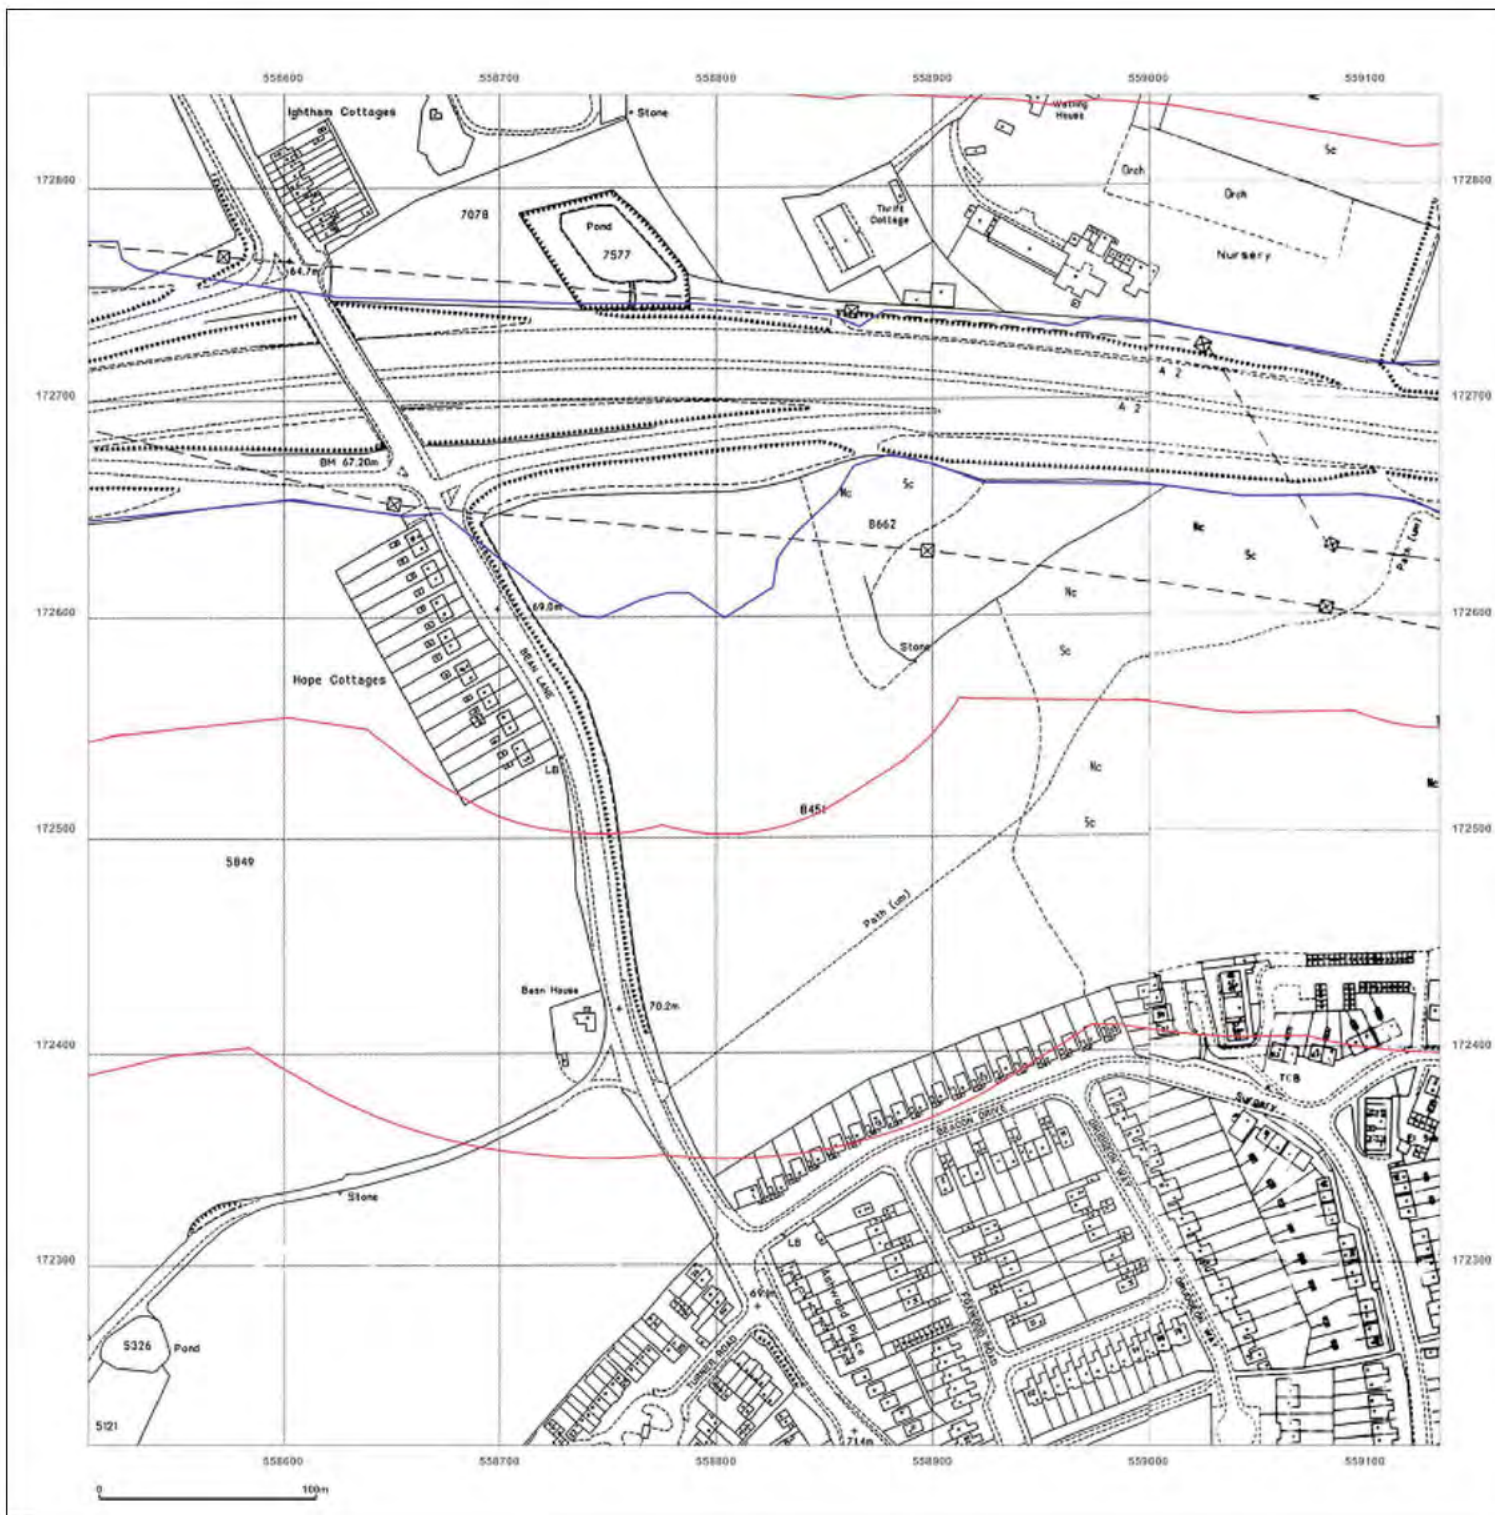

Production date: 22 July 2020

Map legend available at:
 [REDACTED]

Site Details:

London resort

Client Ref: London Resort
Report Ref: GSIP-2020-10332-1119_LS_2_2
Grid Ref: 558822, 172527

Map Name: National Grid