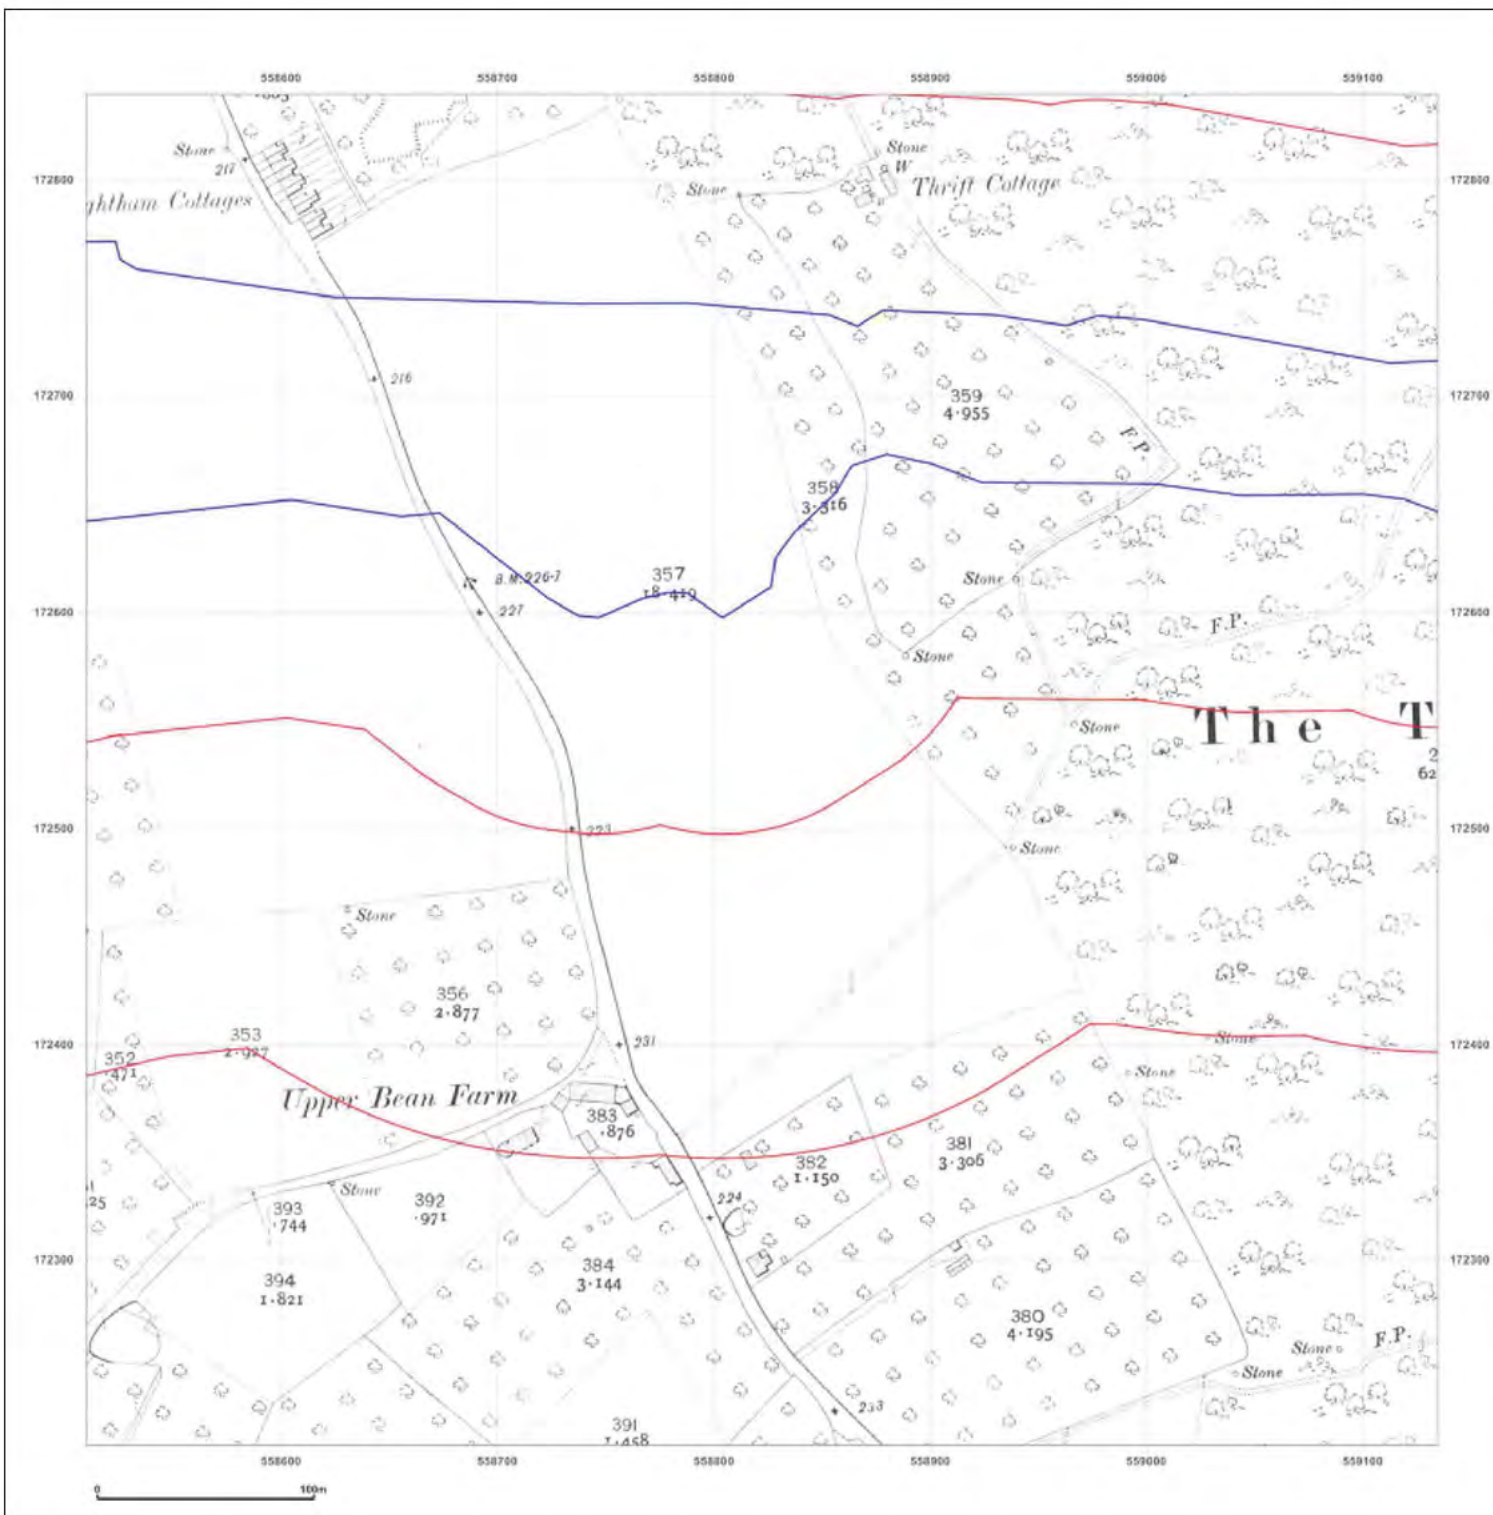

© Crown copyright and database rights 2018 Ordnance Survey 100035207

Production date: 22 July 2020

Map legend available at:
 [REDACTED]

Site Details:

London resort

Client Ref: London Resort
Report Ref: GSIP-2020-10332-1119_LS_2_2
Grid Ref: 558822, 172527