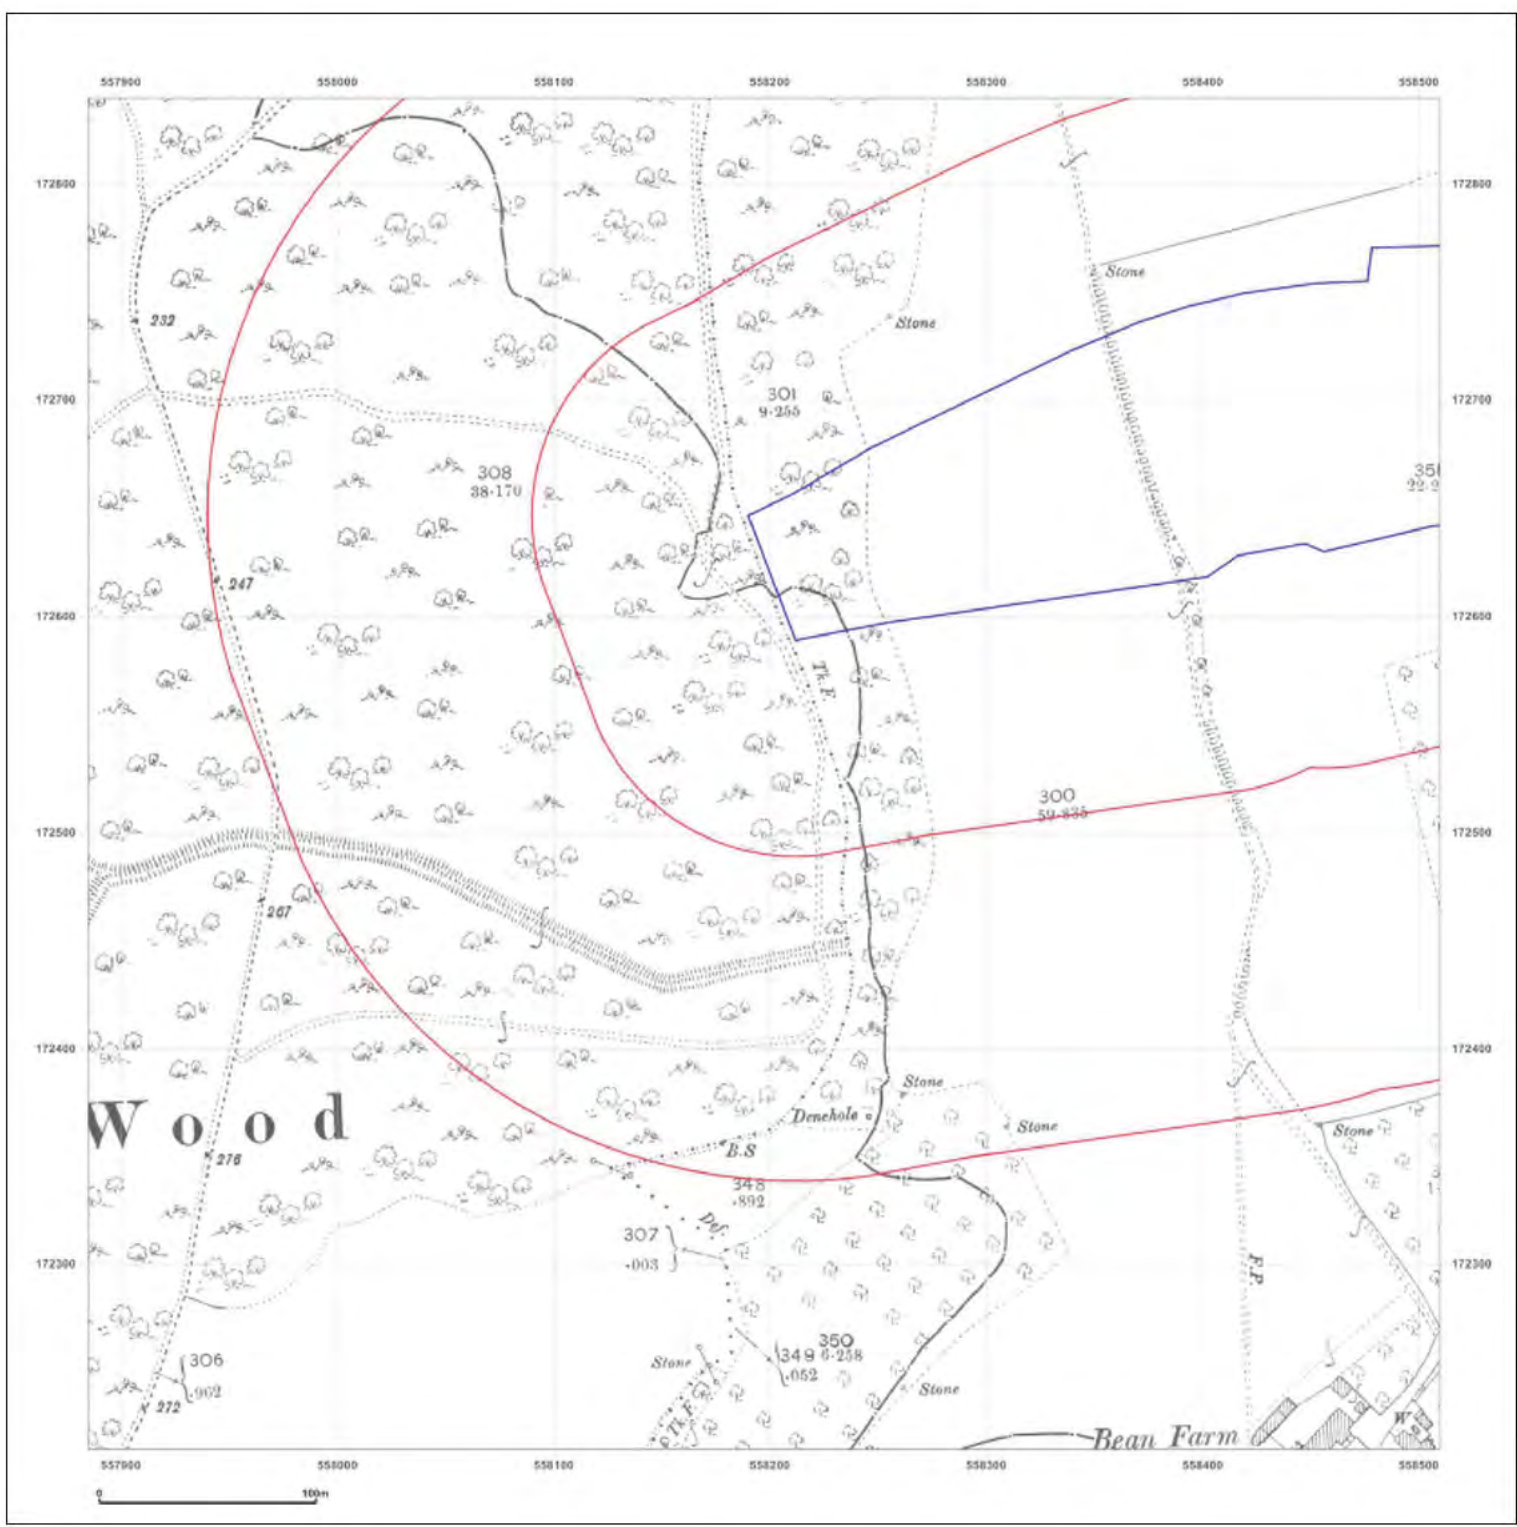

© Crown copyright and database rights 2018 Ordnance Survey 100035207

Production date: 22 July 2020

Map legend available at: [redacted]

Site Details:

London resort

Client Ref: London Resort
Report Ref: GSP-2020-10332-1119_LS_1_2
Grid Ref: 558197, 172527