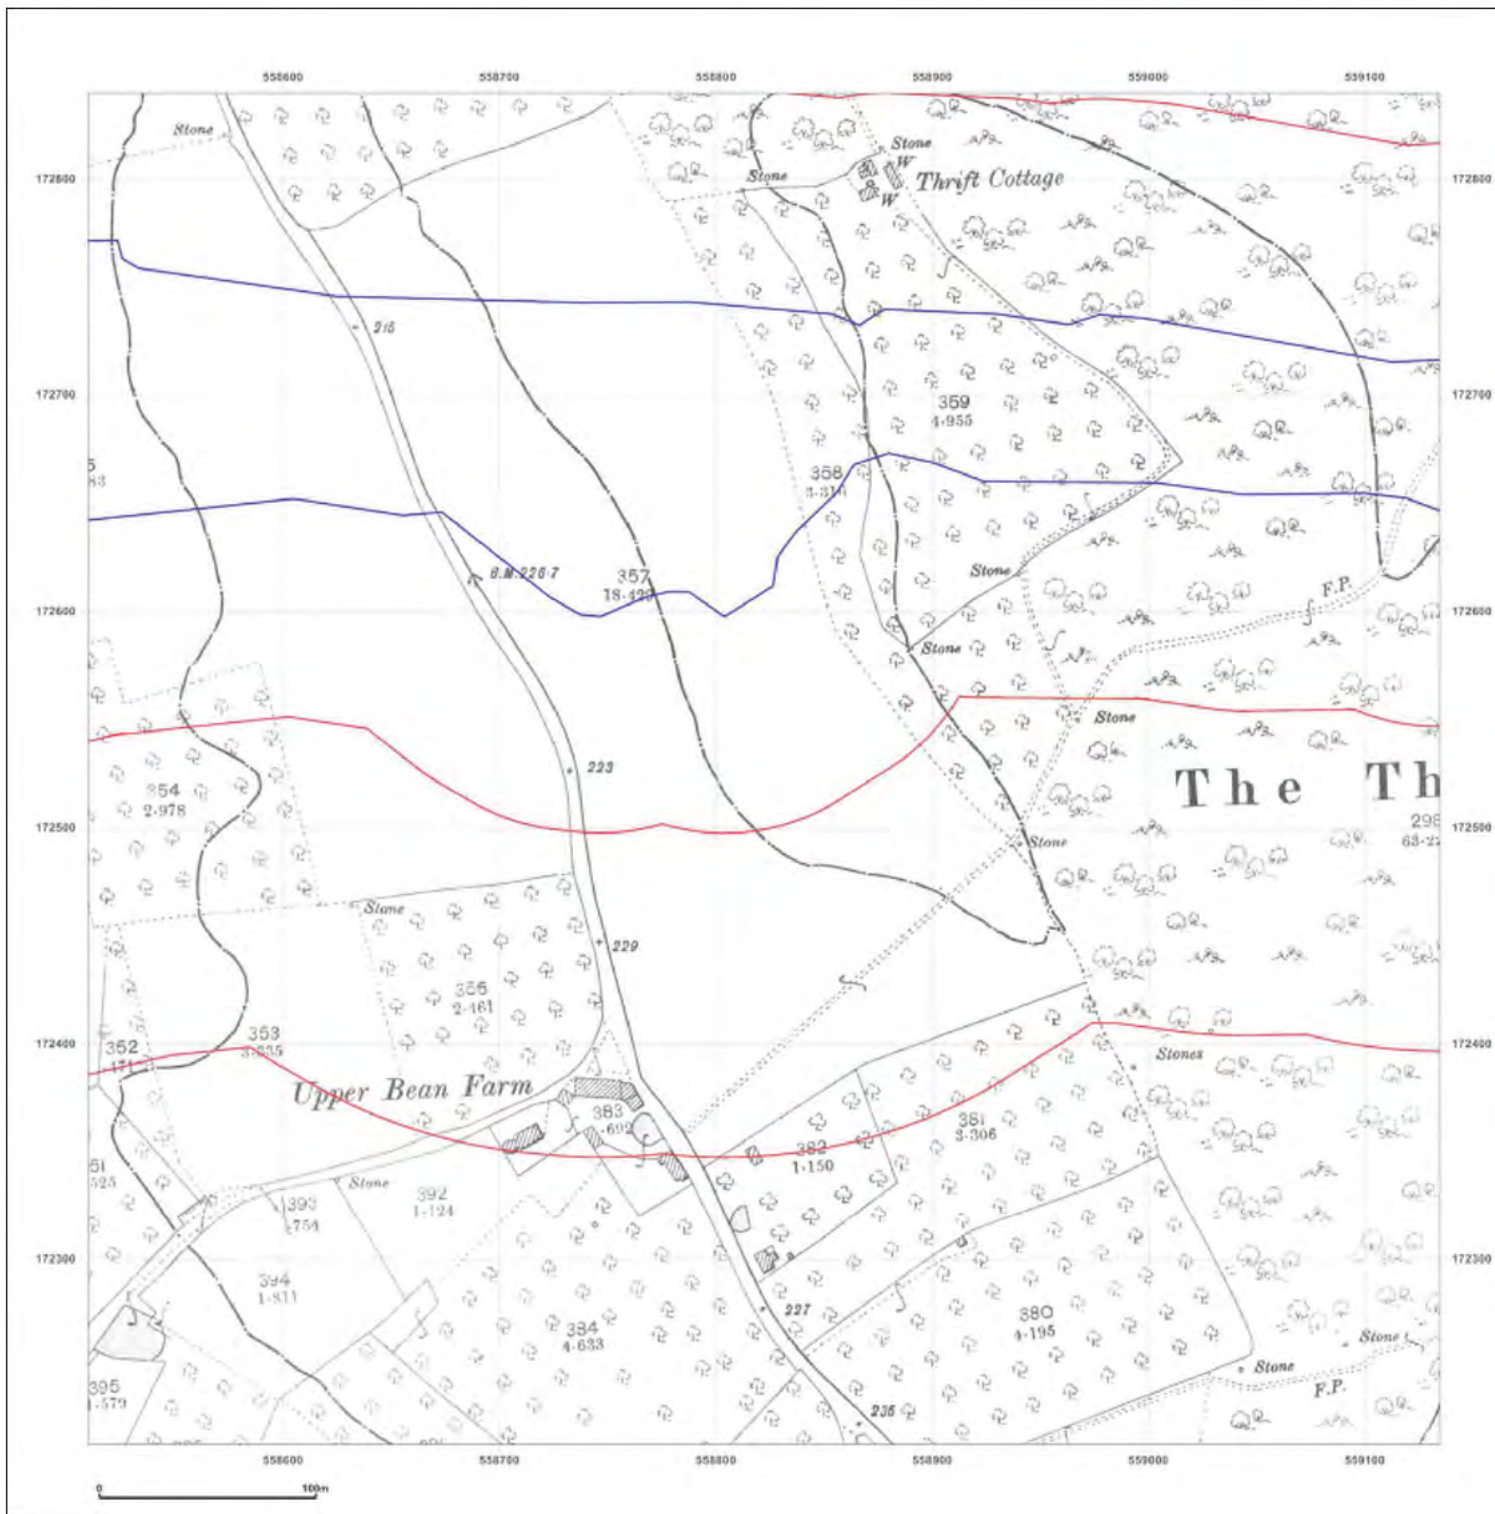

Production date: 22 July 2020

Map legend available at:
 [REDACTED]

Site Details:

London resort

Client Ref: London Resort
Report Ref: GSIP-2020-10332-1119_LS_2_2
Grid Ref: 558822, 172527

Map Name: County Series