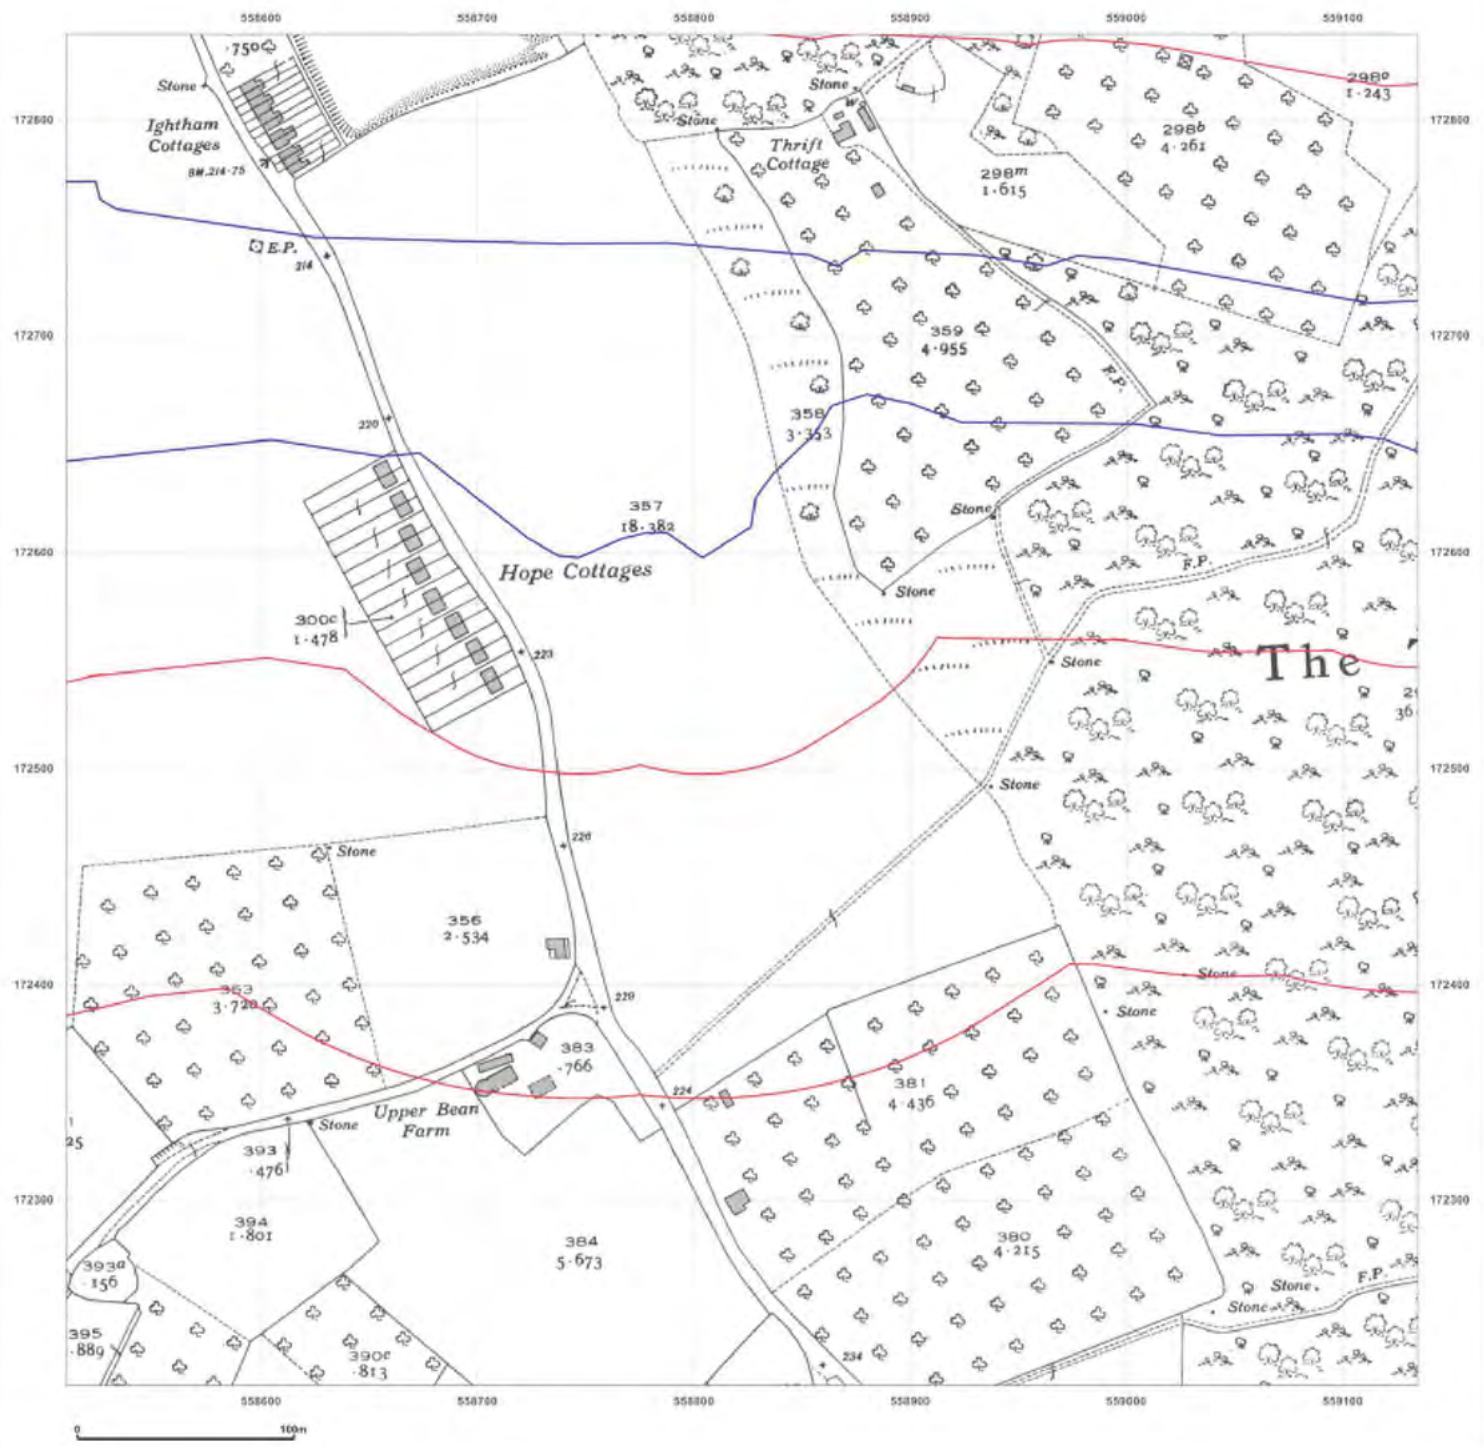

© Crown copyright and database rights 2018 Ordnance Survey 100035207

Production date: 22 July 2020

Map legend available at:

Site Details:

London resort

Client Ref: London Resort
Report Ref: GSP-2020-10332-1119_LS_2_2
Grid Ref: 558822, 172527