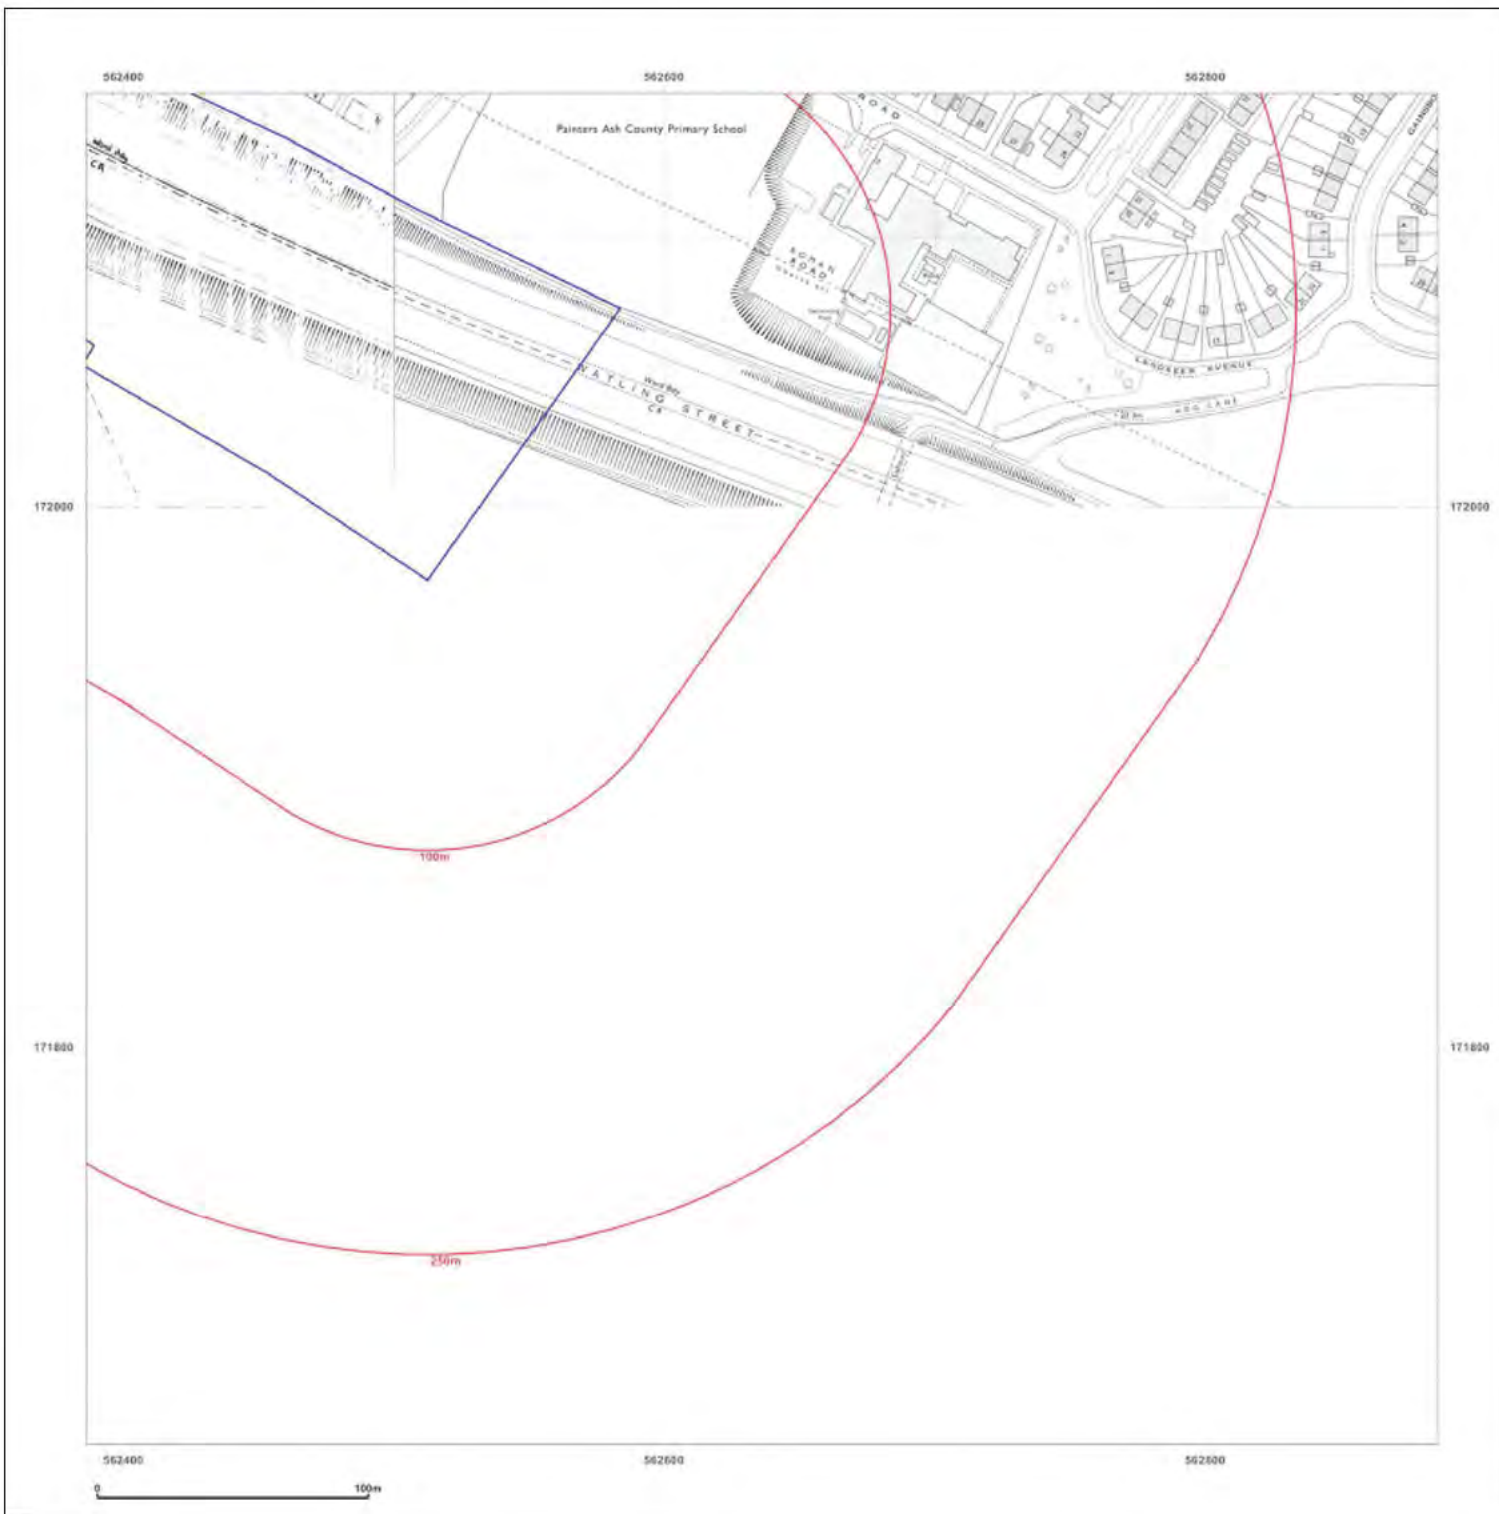

Produced by
Groundsure Insights
T: 08444 159000
E: [REDACTED]
W: www.groundsure.com

© Crown copyright and database rights 2018 Ordnance Survey 100035207

Production date: 22 July 2020

Map legend available at:
[REDACTED]