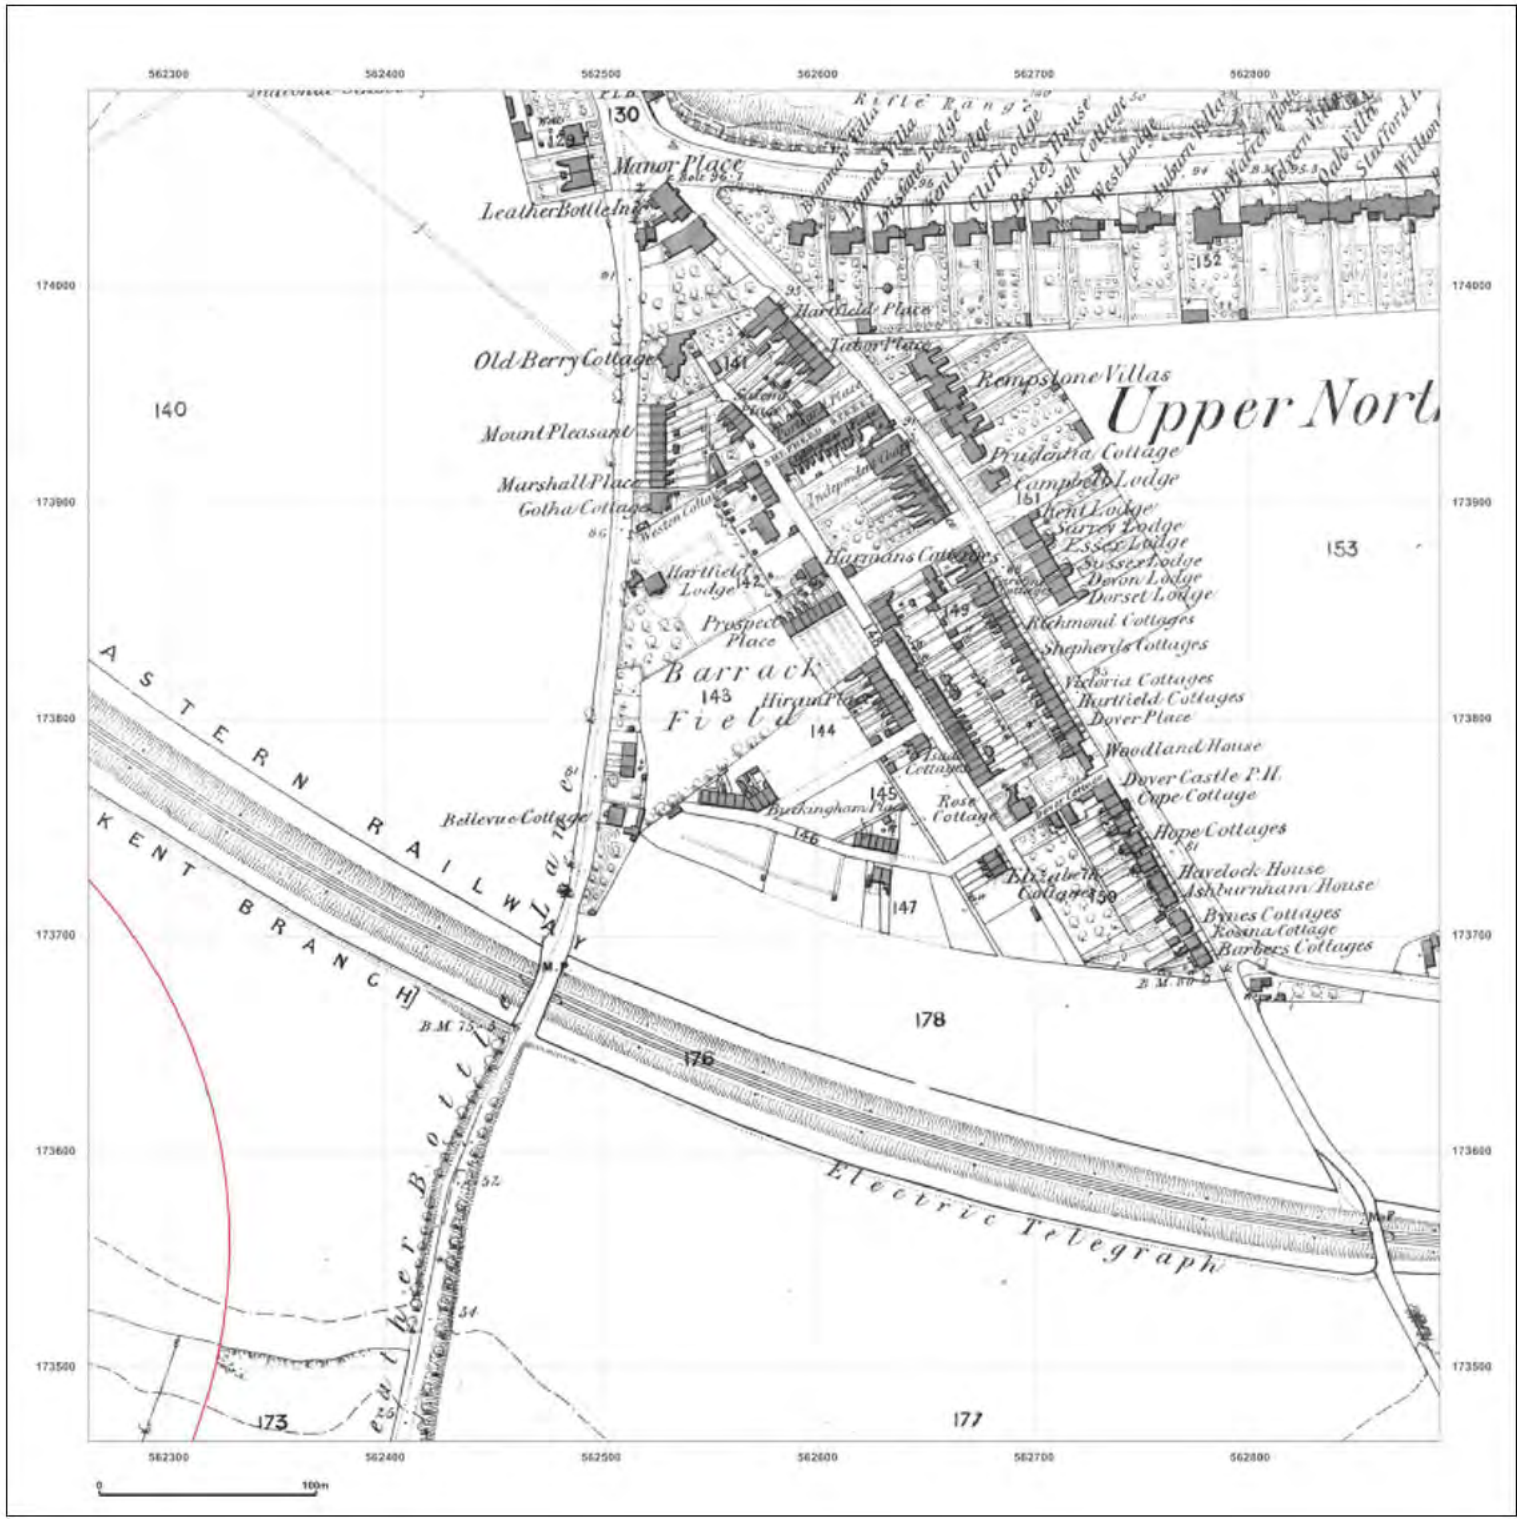

© Crown copyright and database rights 2018 Ordnance Survey 100035207

Production date: 22 July 2020

Map legend available at: [REDACTED]

Site Details:

London resort

Client Ref: London Resort
Report Ref: GSIP-2020-10332-1119_LS_8_4
Grid Ref: 562575, 173778