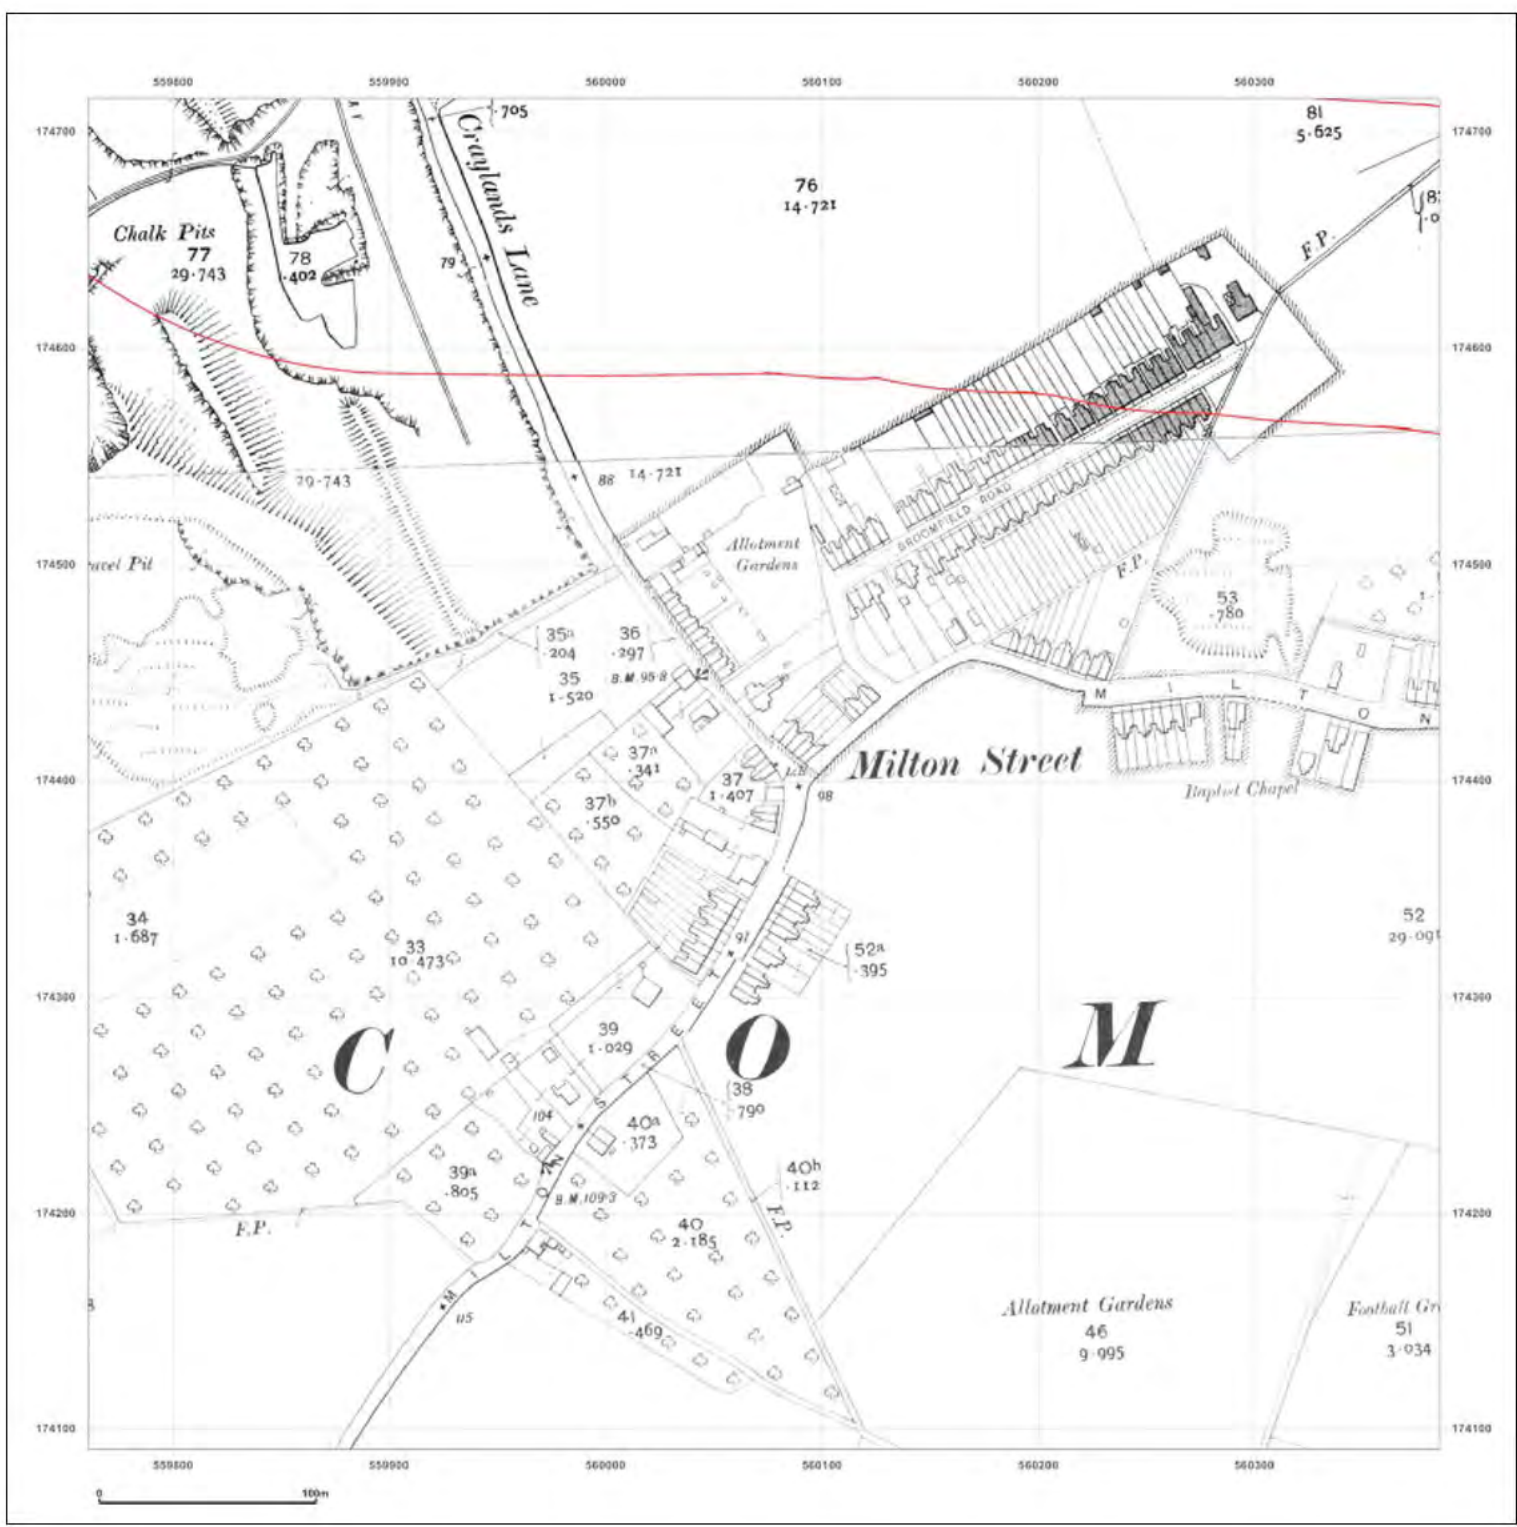

Produced by
Groundsure Insights
T: 08444 159000
E: [REDACTED]
W: www.groundsure.com

© Crown copyright and database rights 2018 Ordnance Survey 100035207

Production date: 22 July 2020

Map legend available at: [REDACTED]