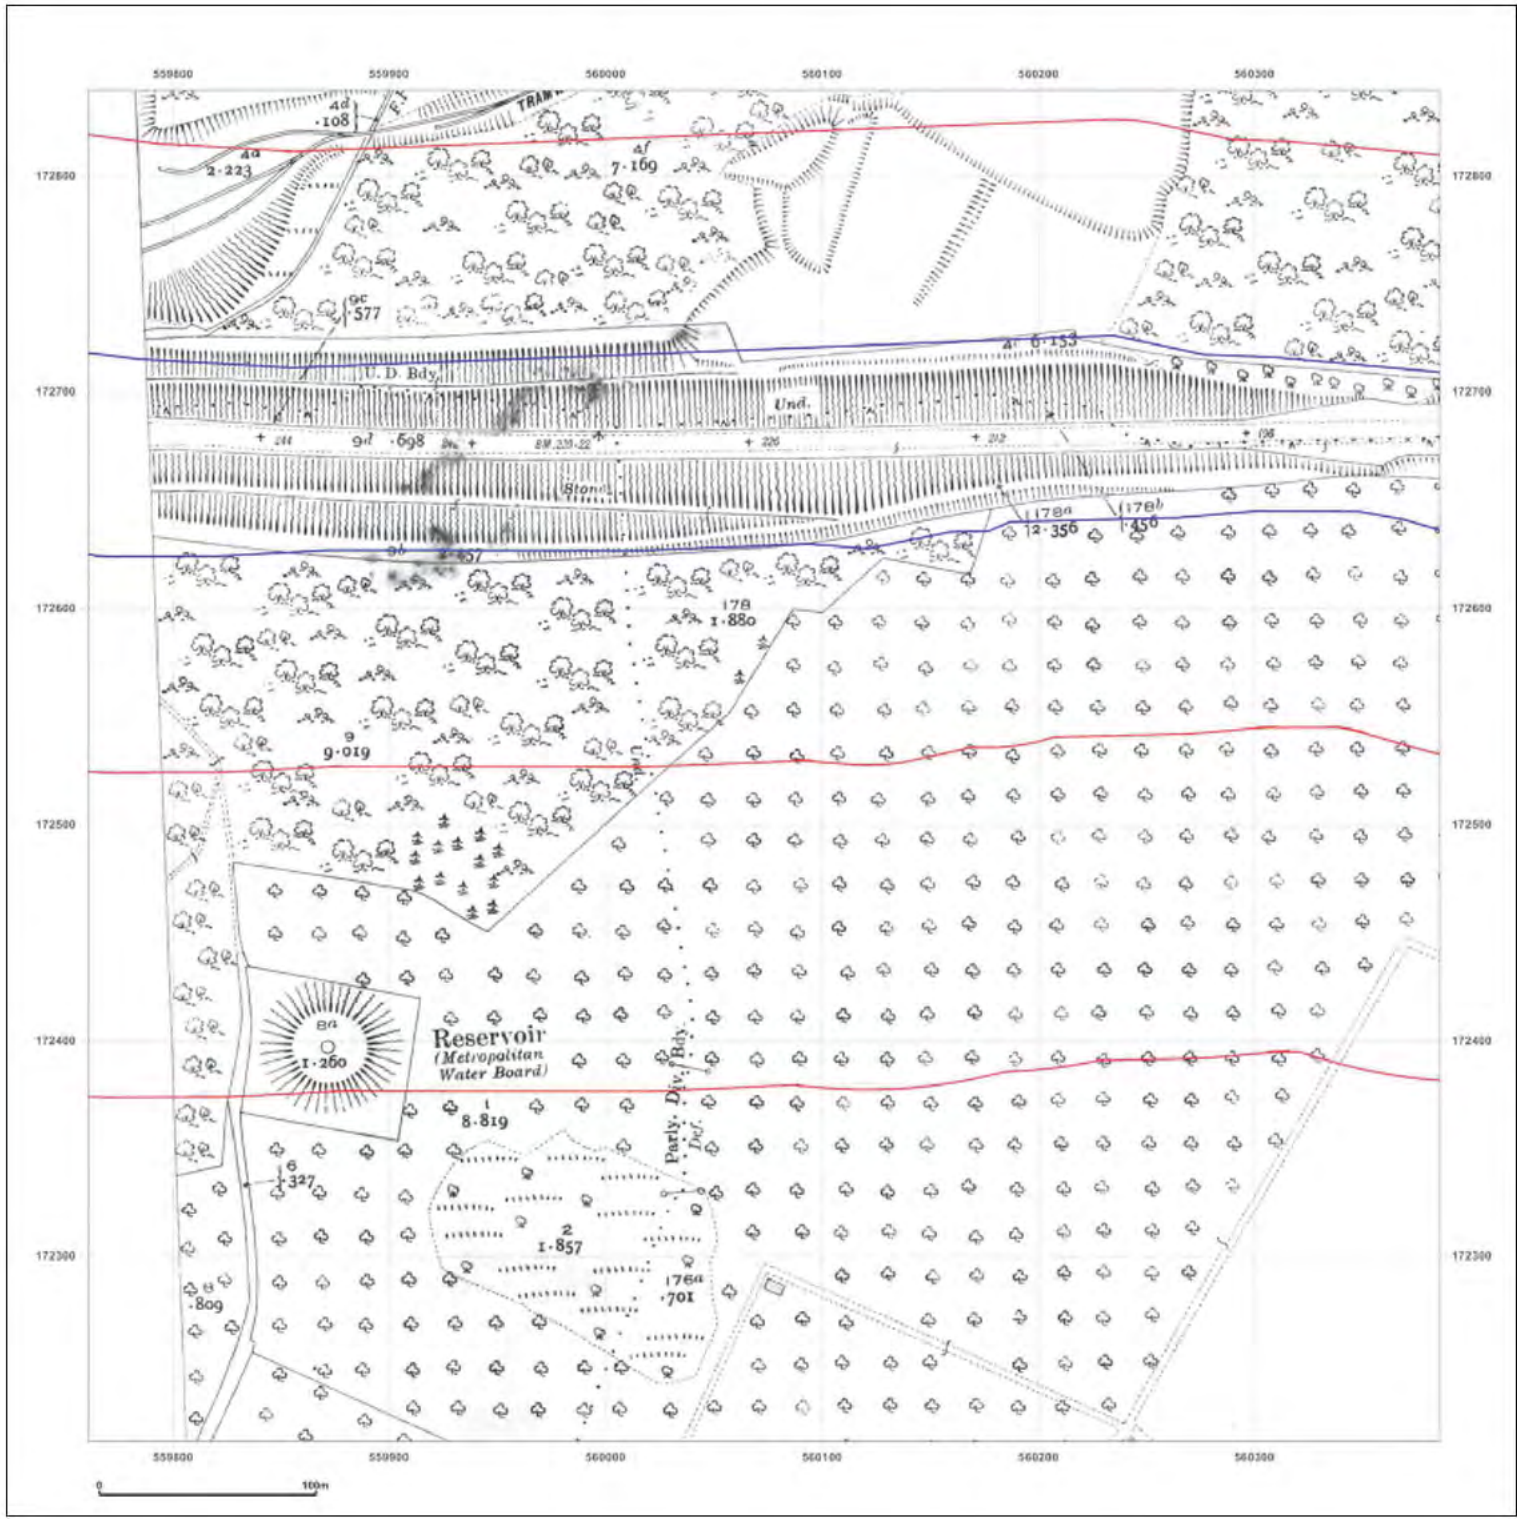

Surveyed 1933
Revised 1933
Edition N/A
Copyright N/A
Levelled N/A

Produced by
Groundsure Insights
T: 08444 159000
E: [REDACTED]
W: www.groundsure.com

© Crown copyright and database rights 2018 Ordnance Survey 100035207

Production date: 22 July 2020

Map legend available at: [REDACTED]