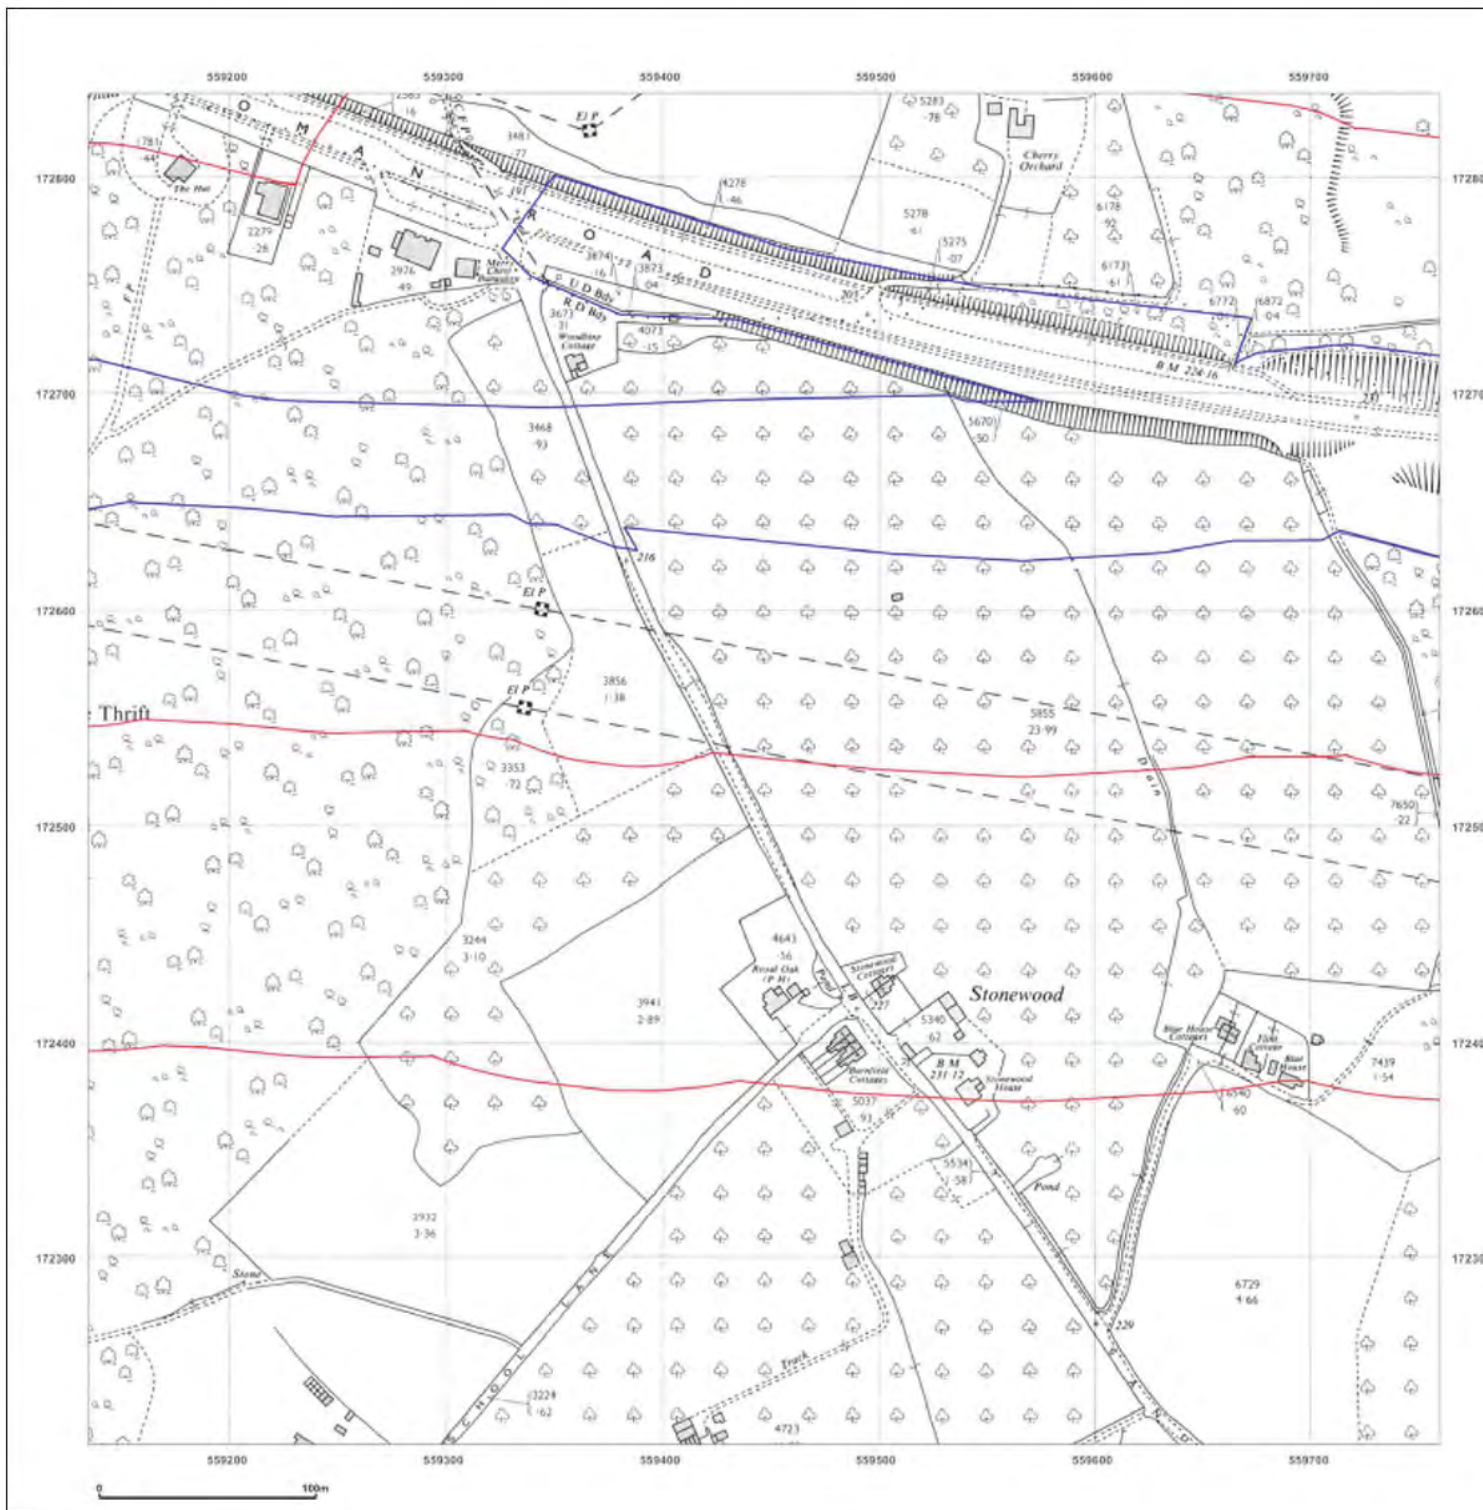

Site Details:

London resort

Client Ref: London Resort
Report Ref: GSIP-2020-10332-1119_LS_3_2
Grid Ref: 559448, 172527

Map Name: National Grid

Map date: 1962

Scale: 1:2,500

Printed at: 1:2,500

Surveyed 1962
Revised 1962
Edition N/A
Copyright 1983
Levelled 1952

Produced by
Groundsure Insights
T: 08444 159000
E: [Redacted]
W: www.groundsure.com

© Crown copyright and database rights 2018 Ordnance Survey 100035207

Production date: 22 July 2020

Map legend available at:
[Redacted]