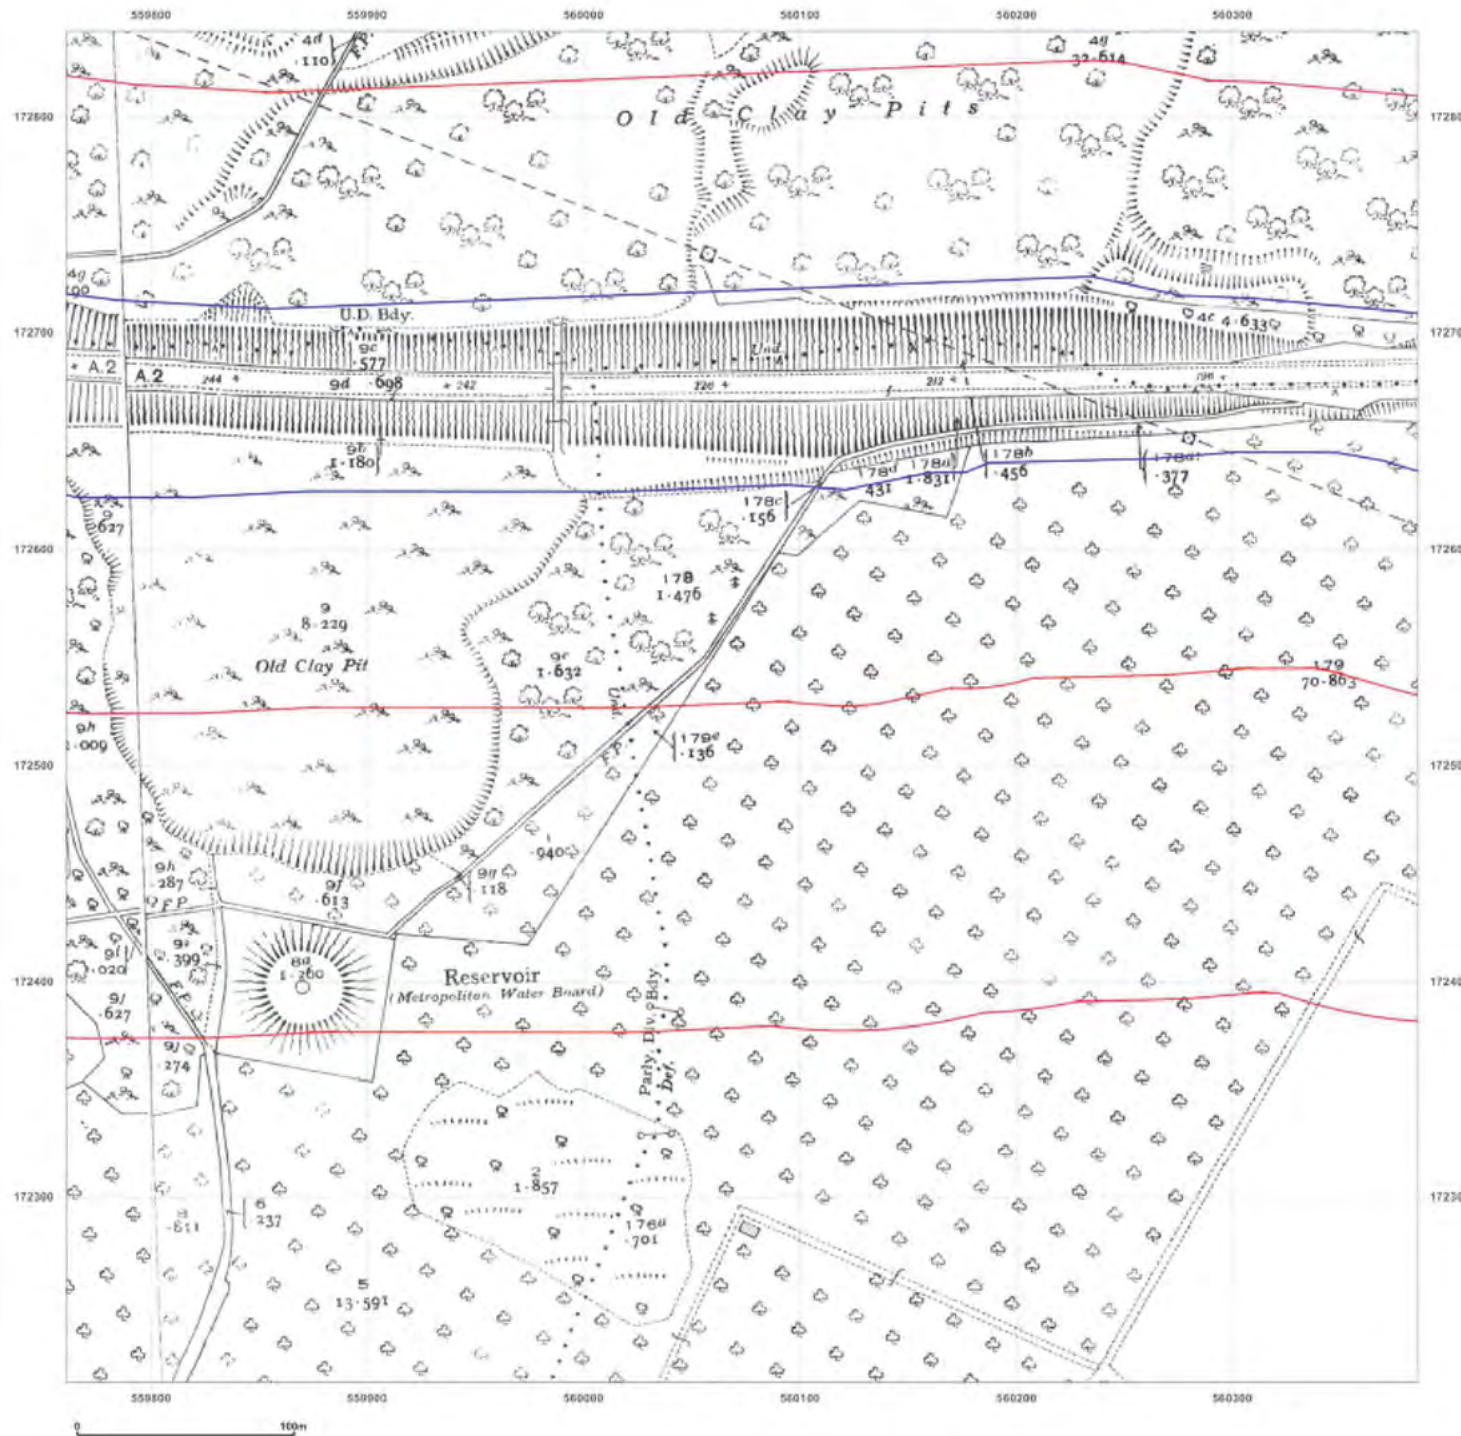

© Crown copyright and database rights 2018 Ordnance Survey 100035207

Production date: 22 July 2020

Map legend available at:

Site Details:

London resort

Client Ref: London Resort
Report Ref: GSIP-2020-10332-1119_LS_4_2
Grid Ref: 560073, 172527