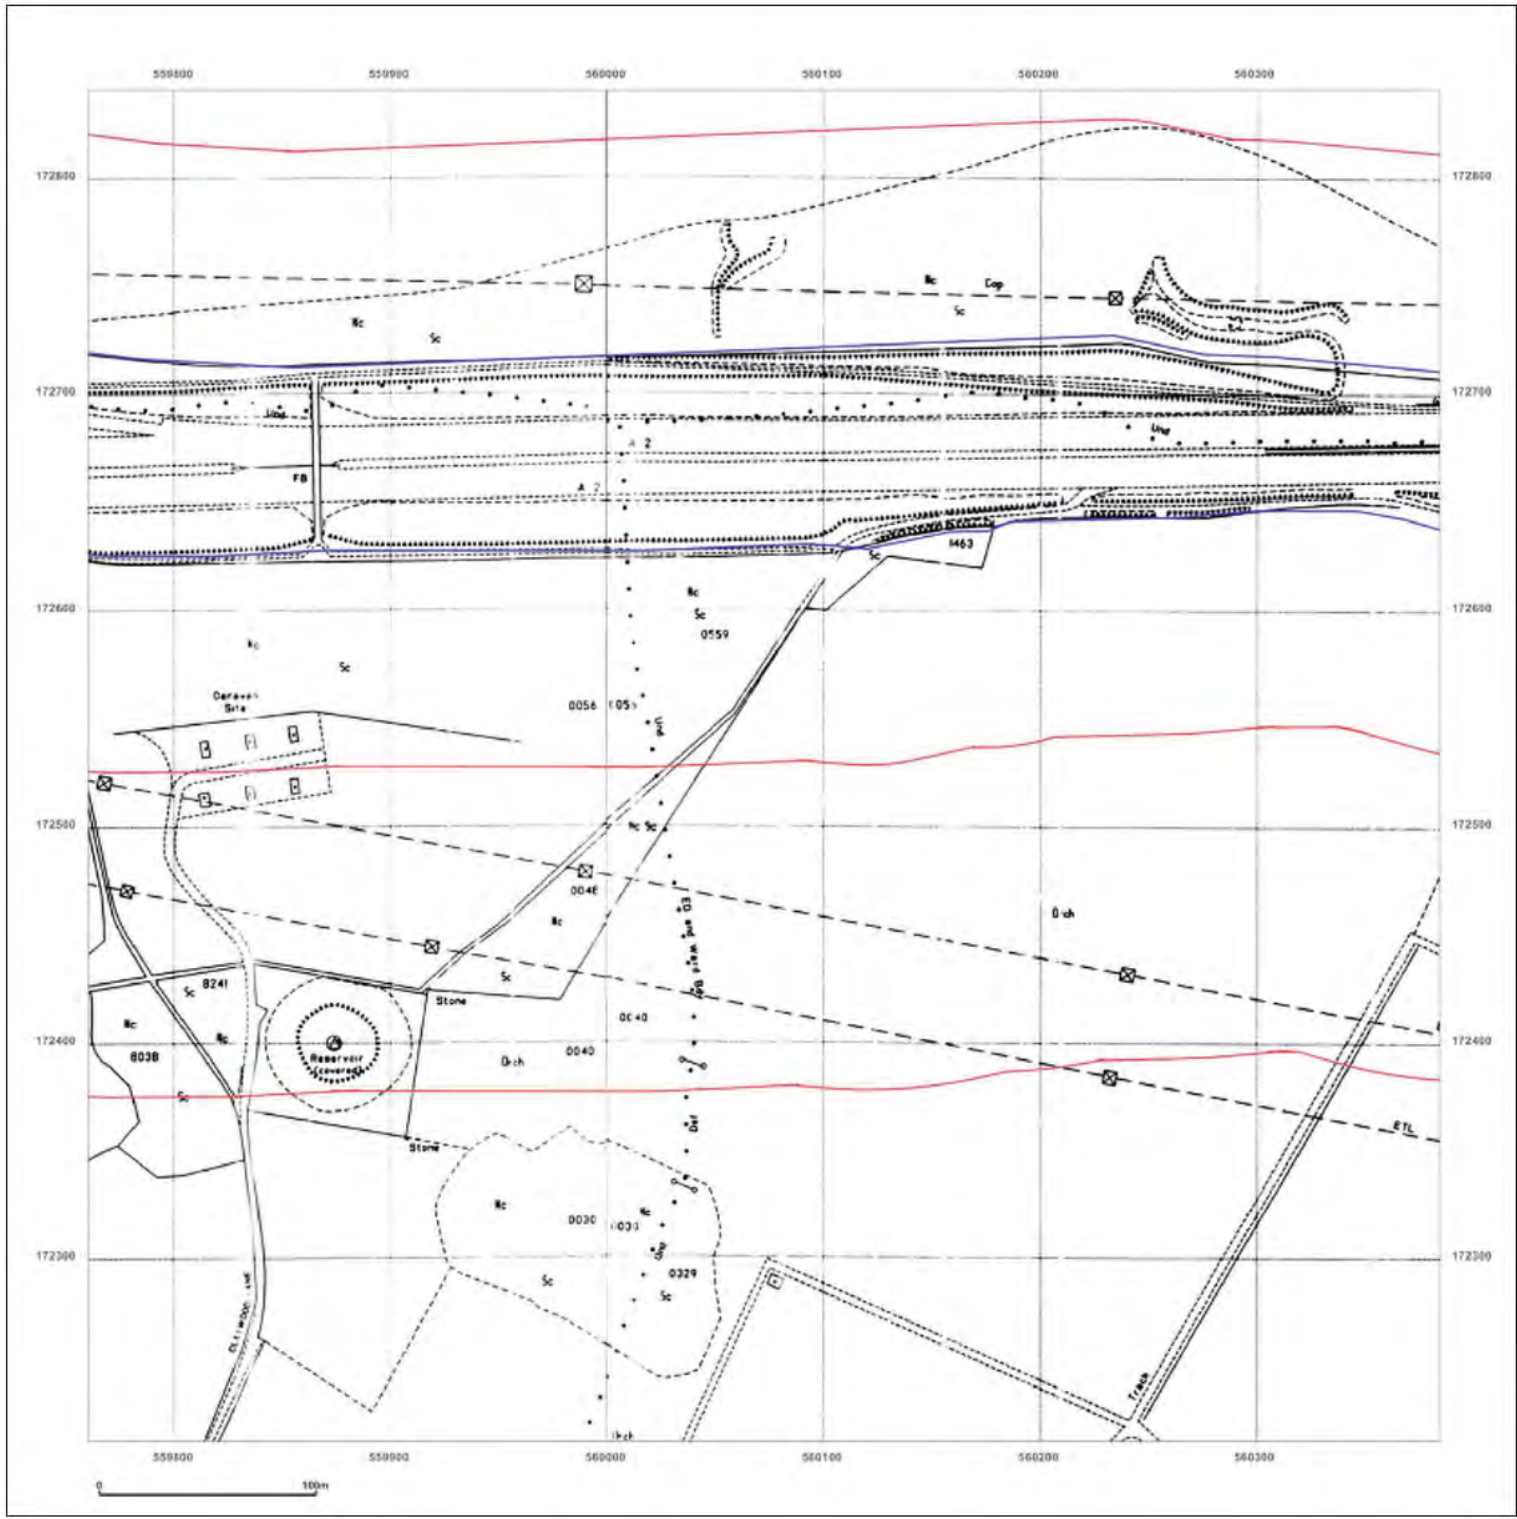

Map legend available at: [REDACTED]

Site Details:
London resort

Client Ref: London Resort
Report Ref: GSIP-2020-10332-1119_LS_4_2
Grid Ref: 560073, 172527

Map Name: National Grid

Map date: 1993

Scale: 1:2,500