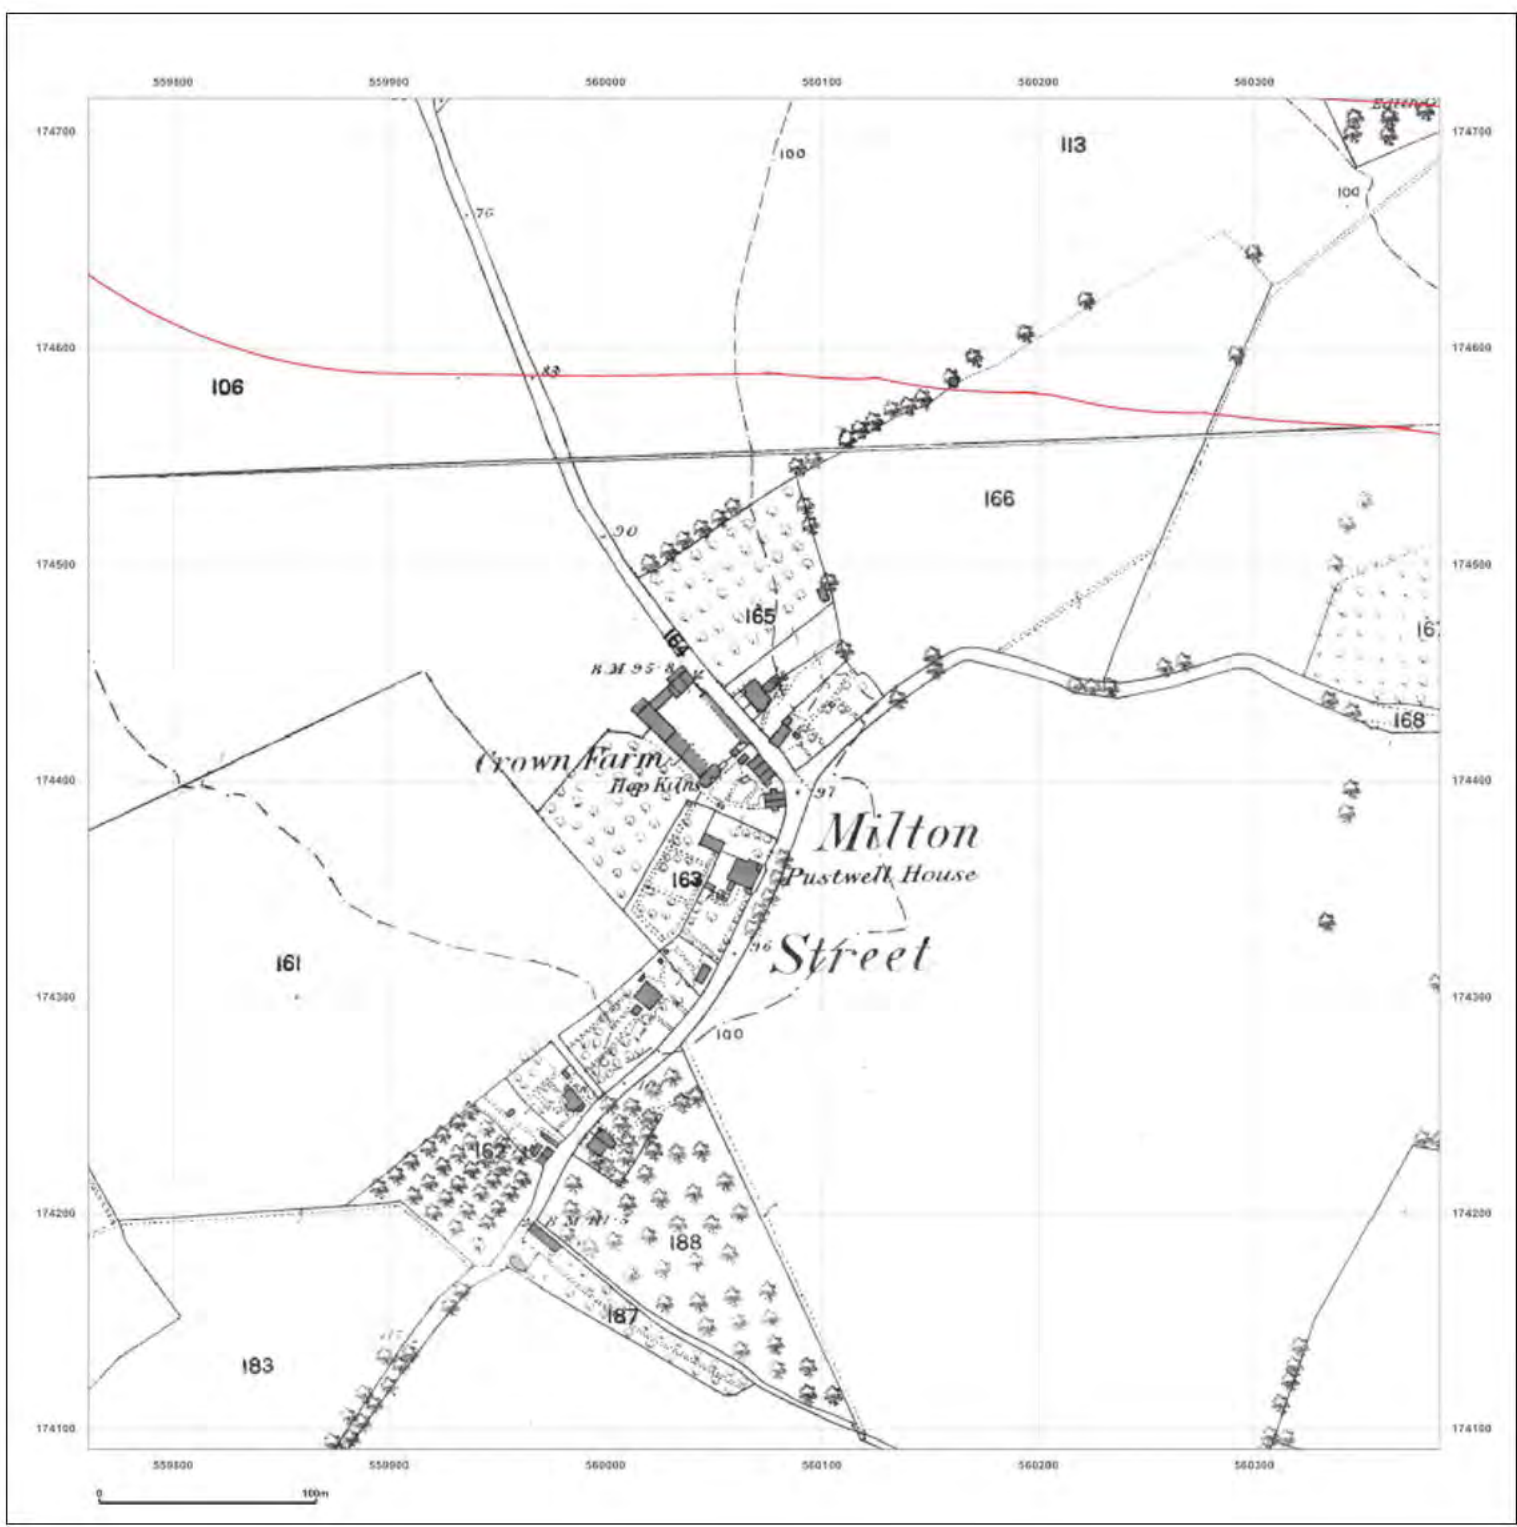

Map date: 1865

Scale: 1:2,500

Printed at: 1:2,500

Produced by
 Groundsure Insights
 T: 08444 159000
 E: [Redacted]
 W: www.groundsure.com

© Crown copyright and database rights 2018 Ordnance Survey 100035207