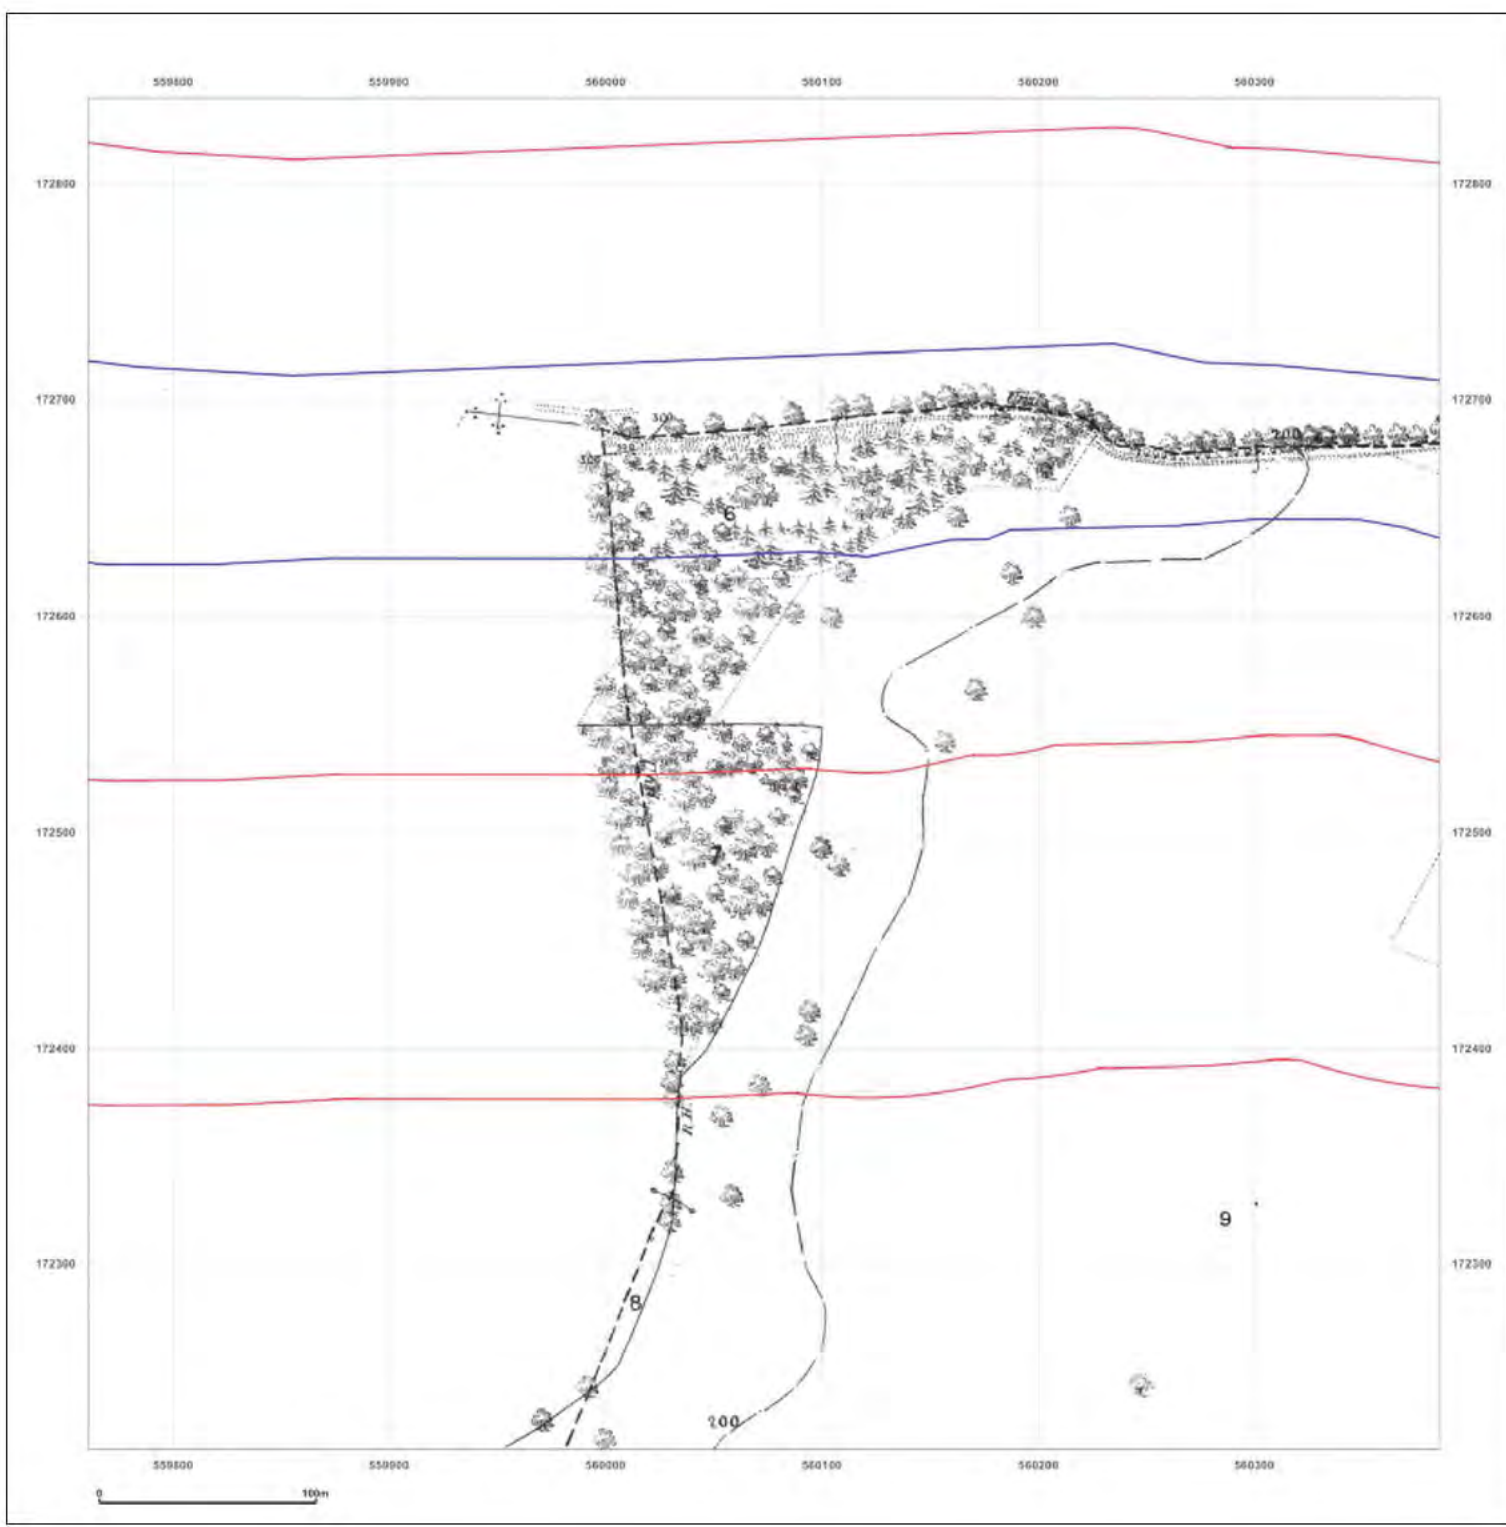

© Crown copyright and database rights 2018 Ordnance Survey 100035207

Production date: 22 July 2020

Map legend available at: [REDACTED]

Site Details:

London resort

Client Ref: London Resort
Report Ref: GSIP-2020-10332-1119_LS_4_2
Grid Ref: 560073, 172527