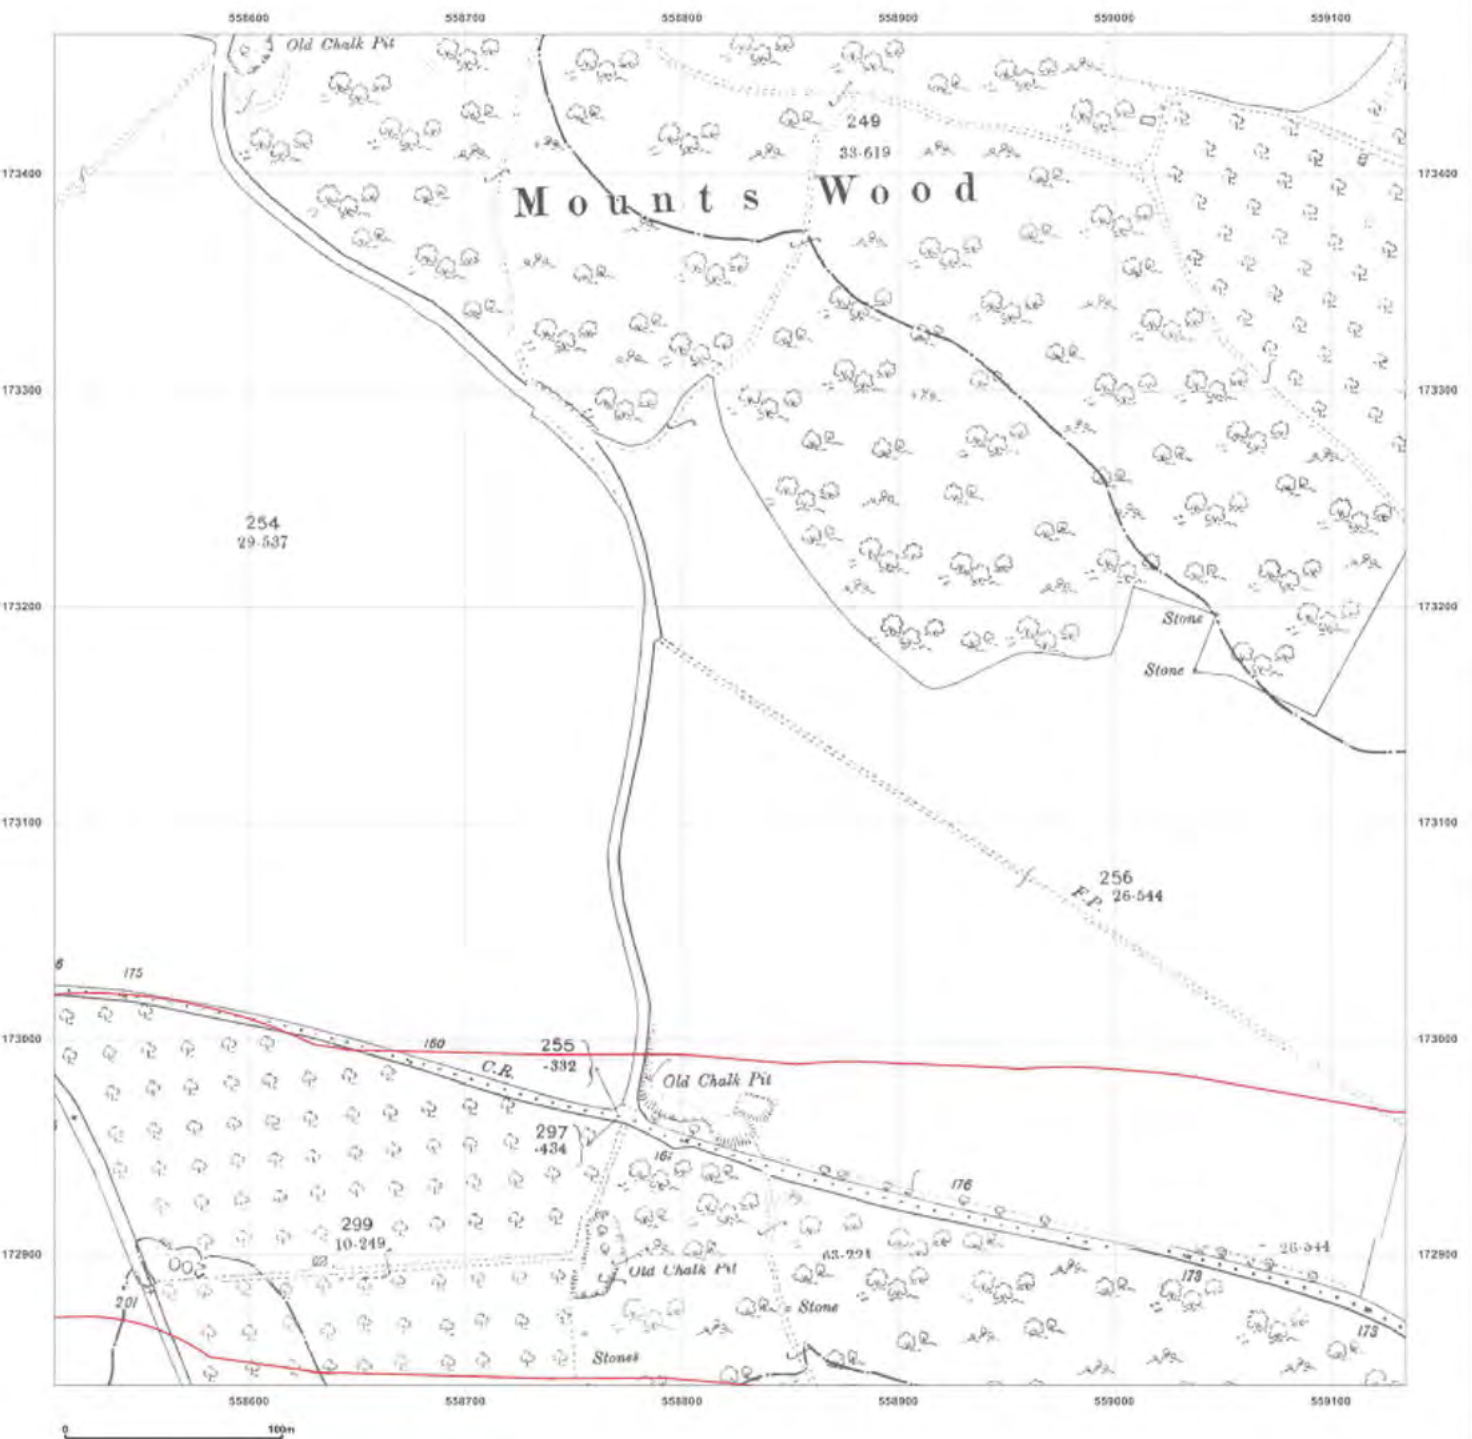

Site Details:

London resort

Client Ref: London Resort
Report Ref: GSIP-2020-10332-1119_LS_2_3
Grid Ref: 558822, 173152

Map Name: County Series

Map date: 1897

Scale: 1:2,500

Printed at: 1:2,500