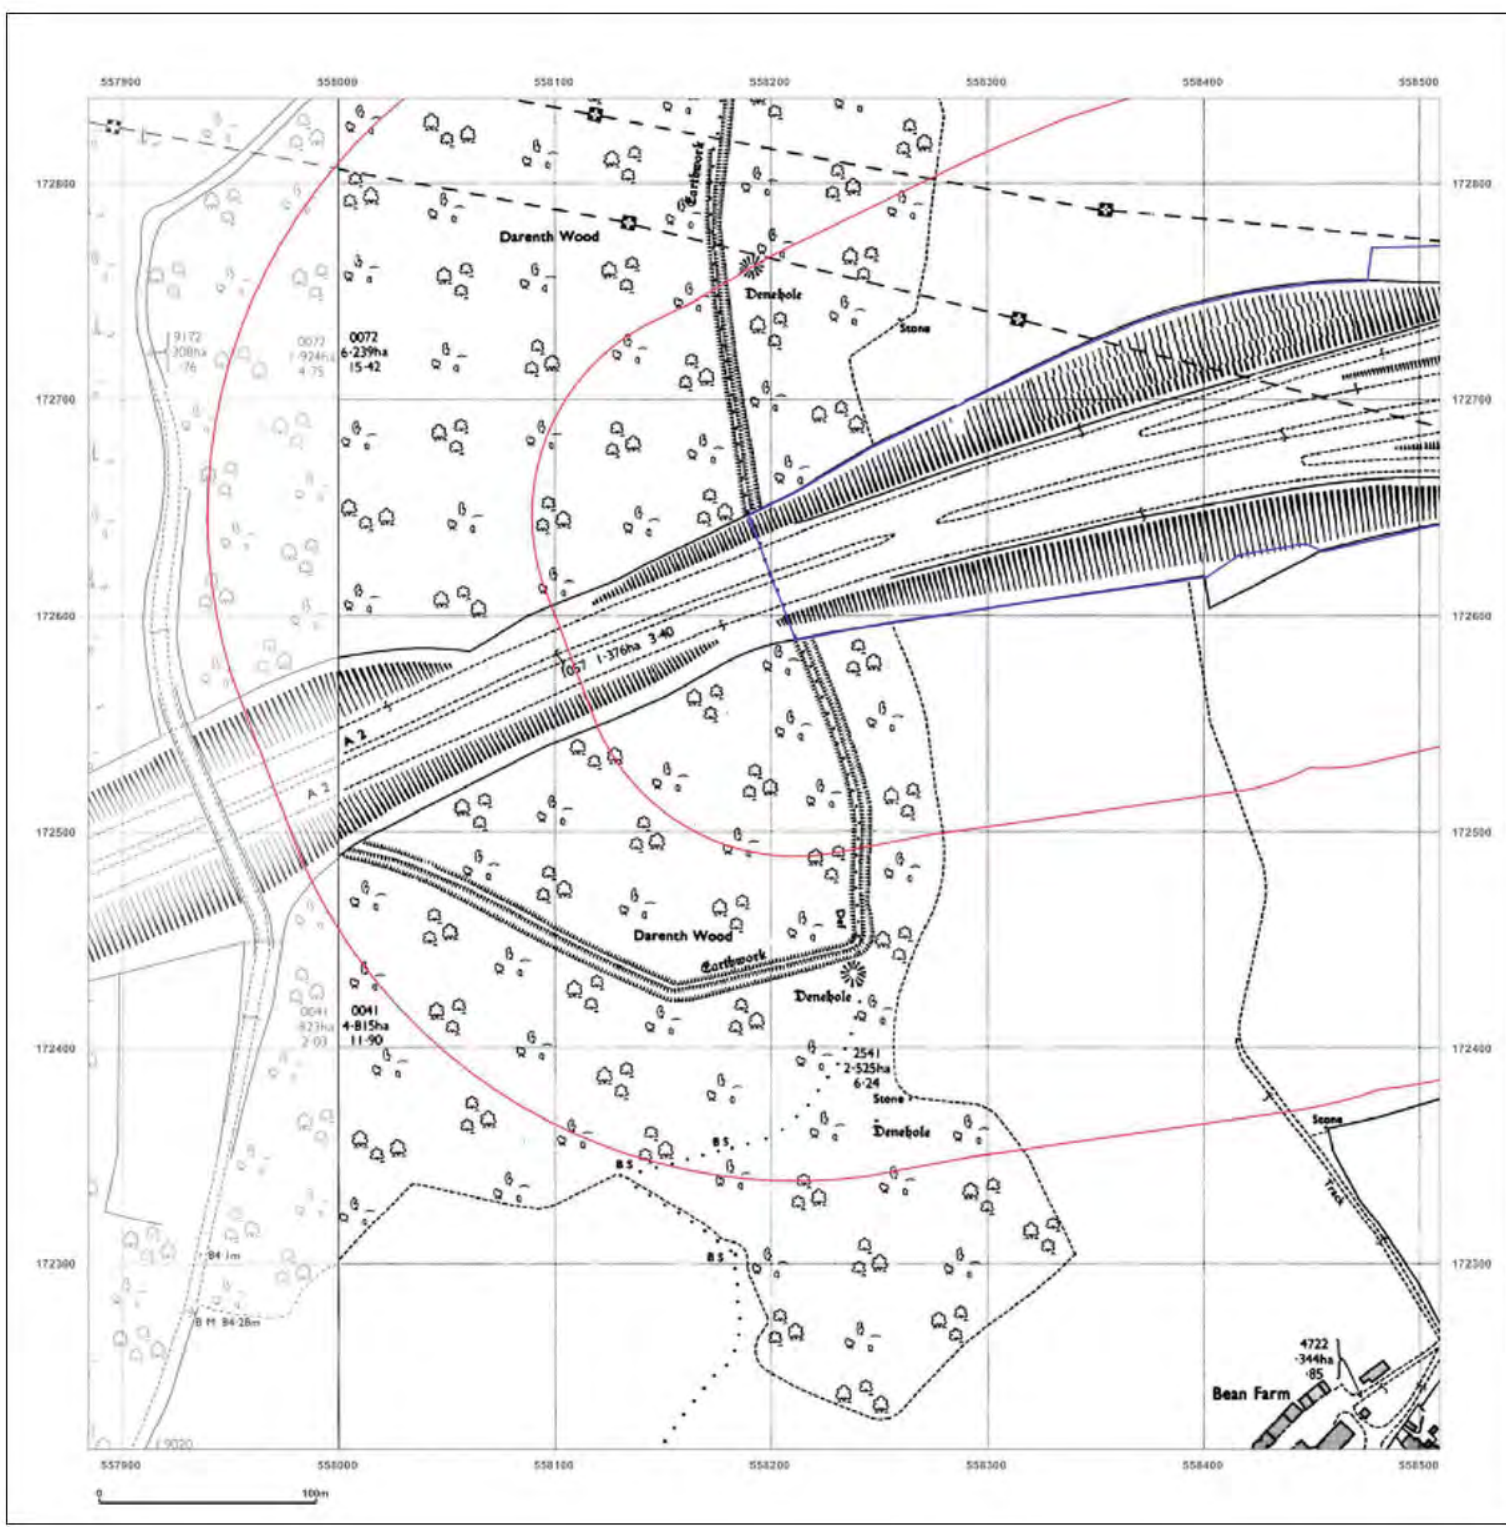

Site Details:
London resort

Client Ref: London Resort
Report Ref: GSIP-2020-10332-1119_LS_1_2
Grid Ref: 558197, 172527

Map Name: National Grid

Map date: 1971-1972

Scale: 1:2,500

Printed at: 1:2,500

Surveyed 1960 Revised 1971 Edition N/A Copyright 1973 Levelled 1952	Surveyed N/A Revised N/A Edition N/A Copyright N/A Levelled N/A

Powered by Produced by Groundsure Insights
T: 08444 159000
E: [REDACTED]
W: www.groundsure.com

© Crown copyright and database rights 2018 Ordnance Survey 100035207

Production date: 22 July 2020

Map legend available at: [REDACTED]