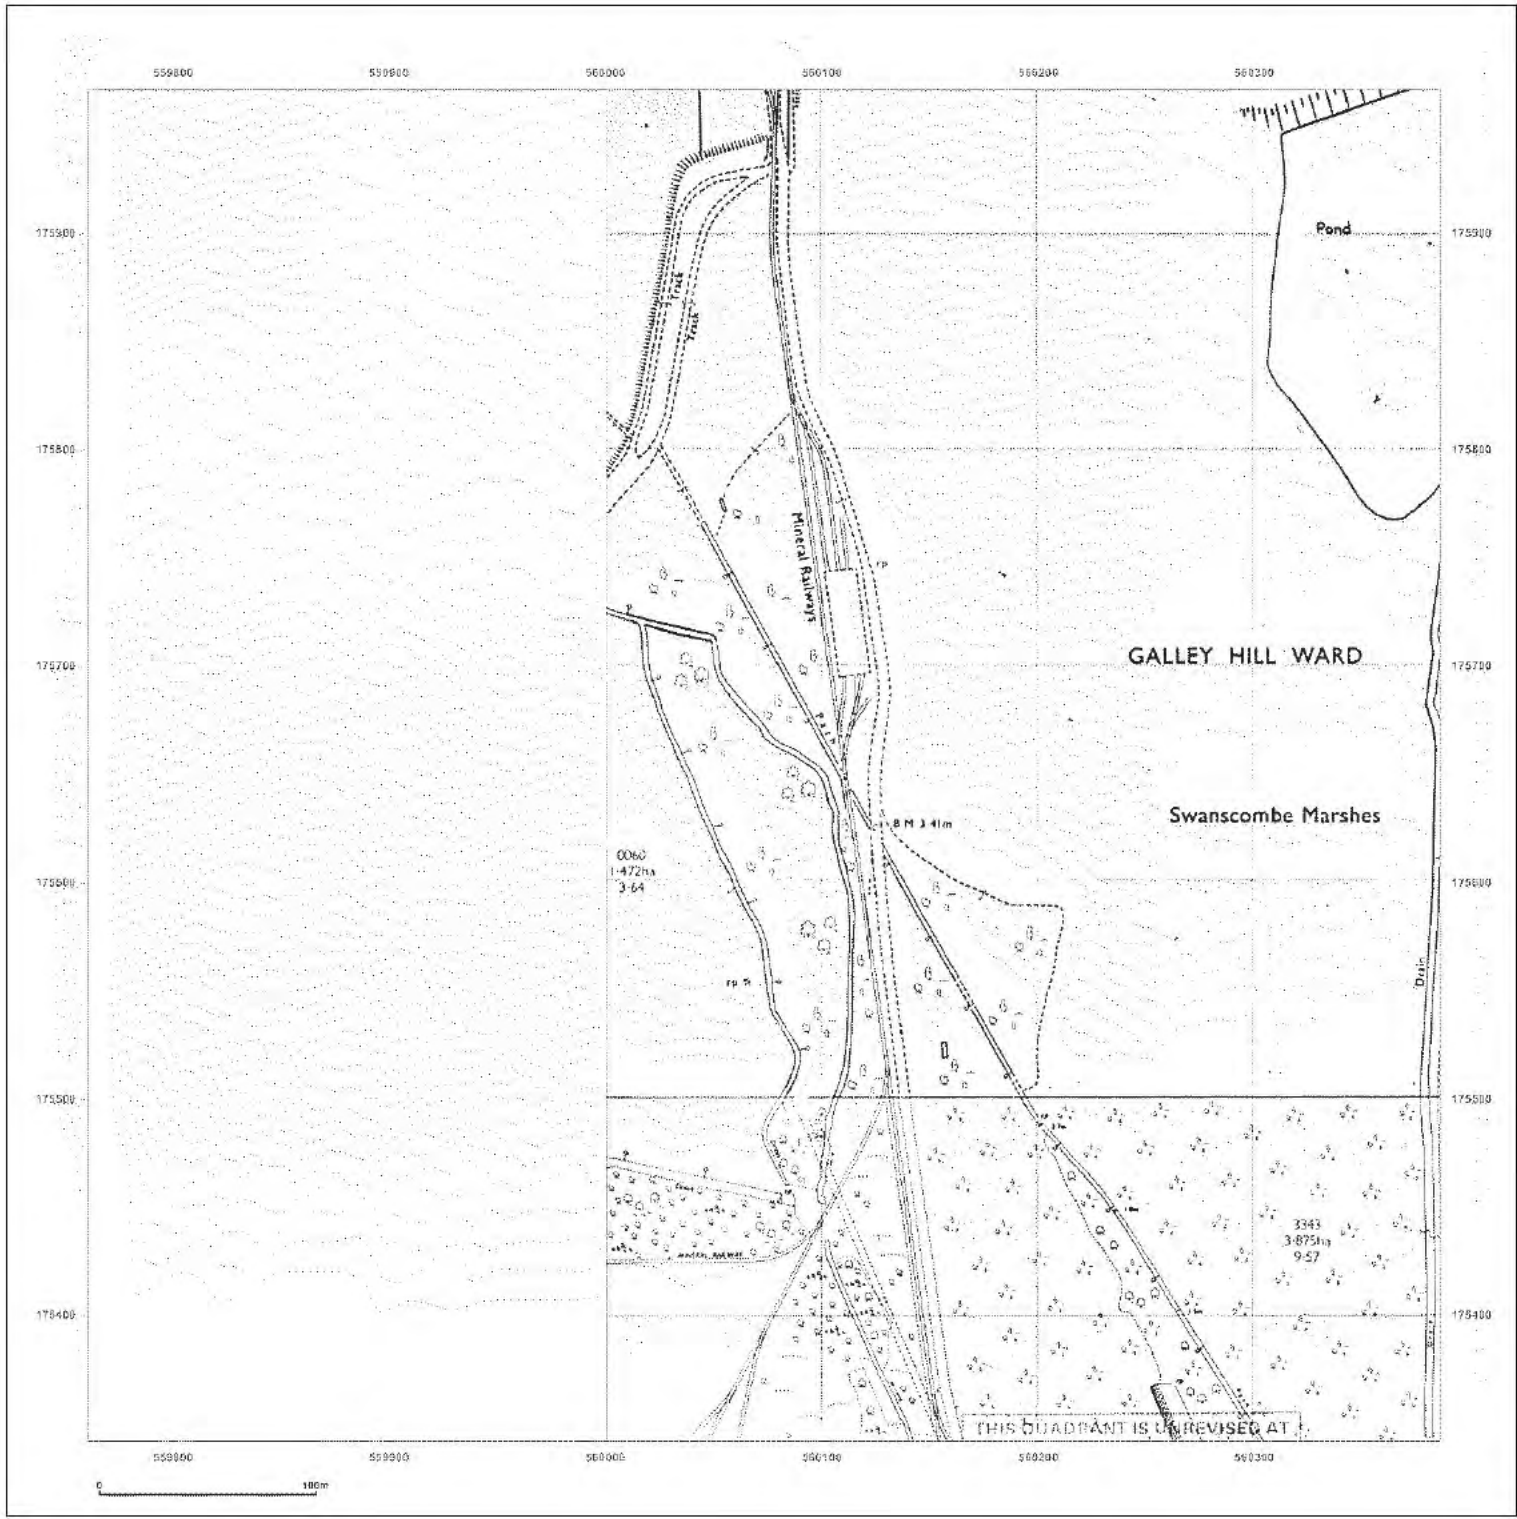

Surveyed 1952
Revised 1984
Edition N/A
Copyright 1984
Levelled 1952

Produced by
Groundsure Insights
T: 08444 159000
E: [REDACTED]
W: www.groundsure.com

© Crown copyright and database rights 2018 Ordnance Survey 100035207

Production date: 22 July 2020

Map legend available at: [REDACTED]