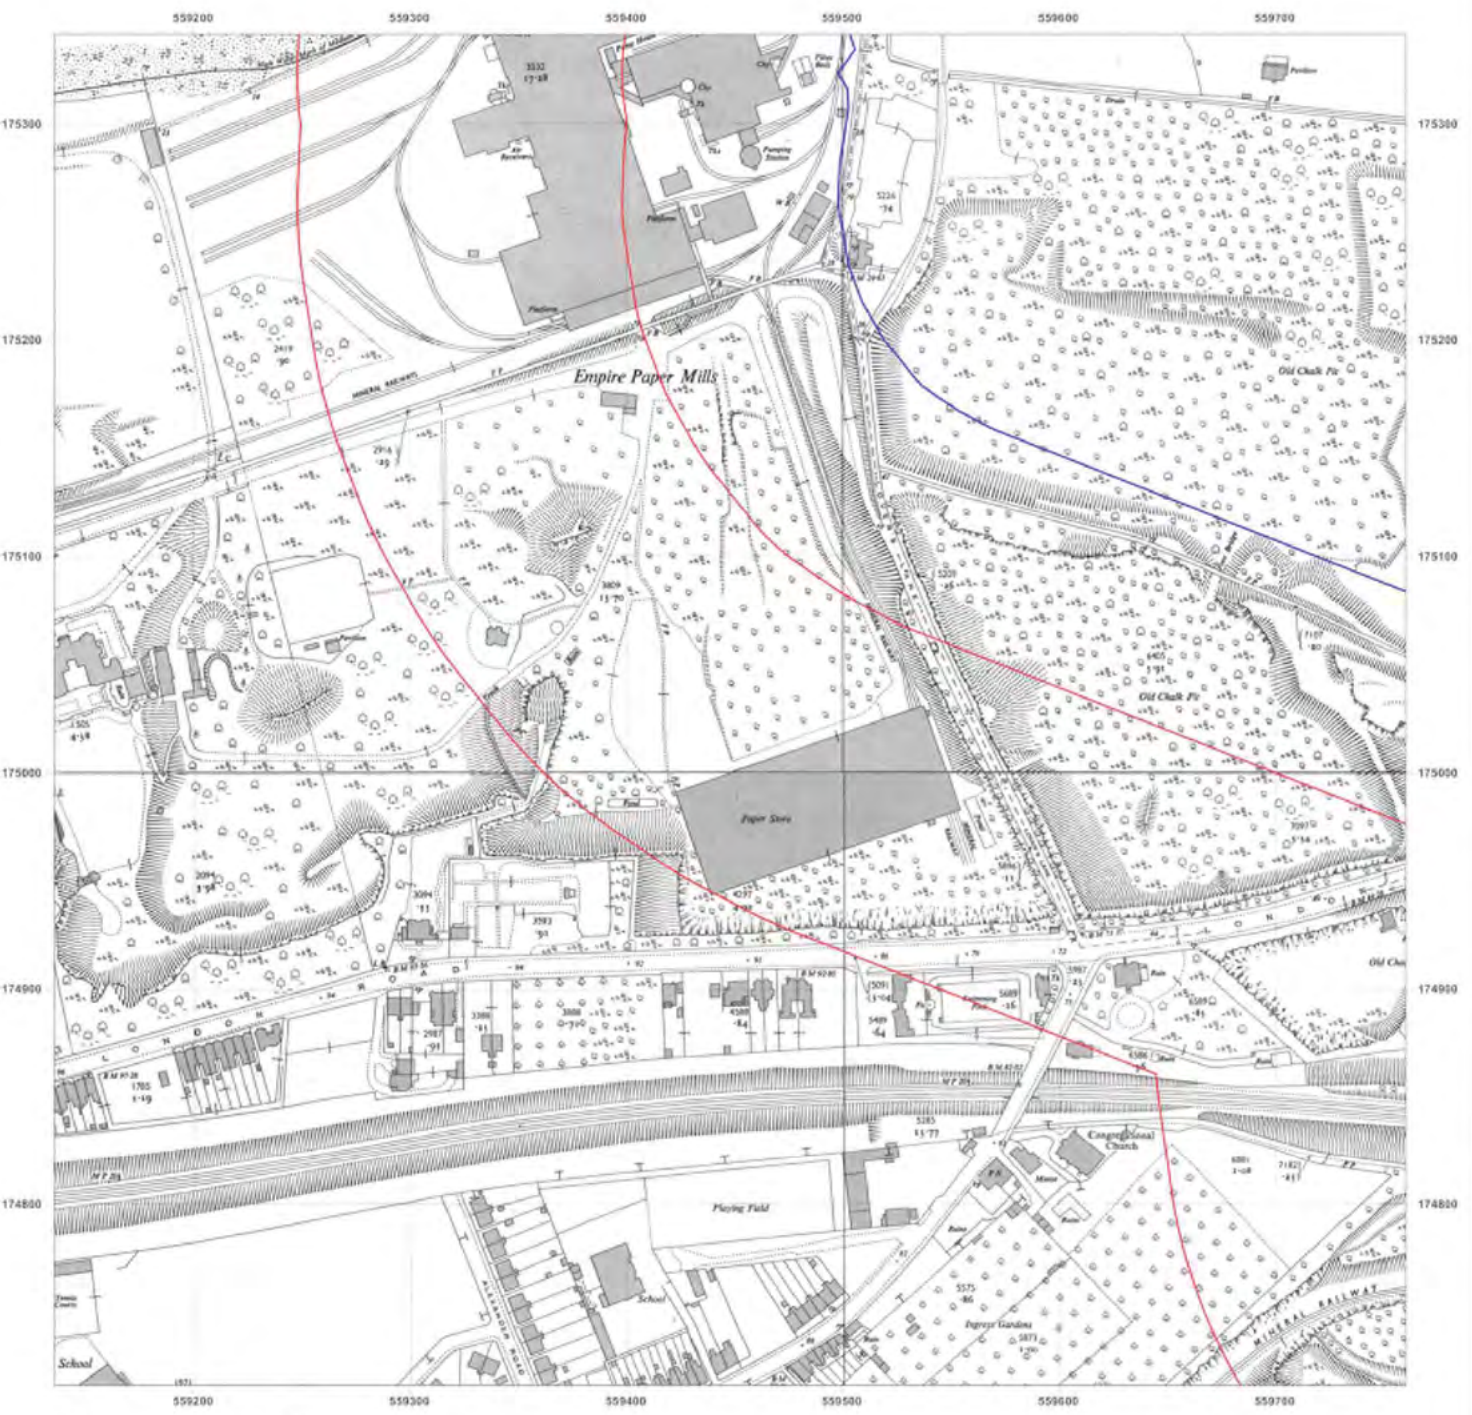

Site Details:

London resort

Client Ref: London Resort
Report Ref: GSIP-2020-10332-1119_LS_3_6
Grid Ref: 559448, 175029

Map Name: National Grid

Map date: 1952

Scale: 1:2,500

Printed at: 1:2,500

Surveyed 1952
Revised 1952
Edition N/A
Copyright N/A
Levelled 1952

Surveyed 1952
Revised 1952
Edition N/A
Copyright N/A
Levelled 1952

Produced by
Groundsure Insights
T: 08444 159000
E: [REDACTED]
W: www.groundsure.com

© Crown copyright and database rights 2018 Ordnance Survey 100035207

Production date: 22 July 2020

Map legend available at: