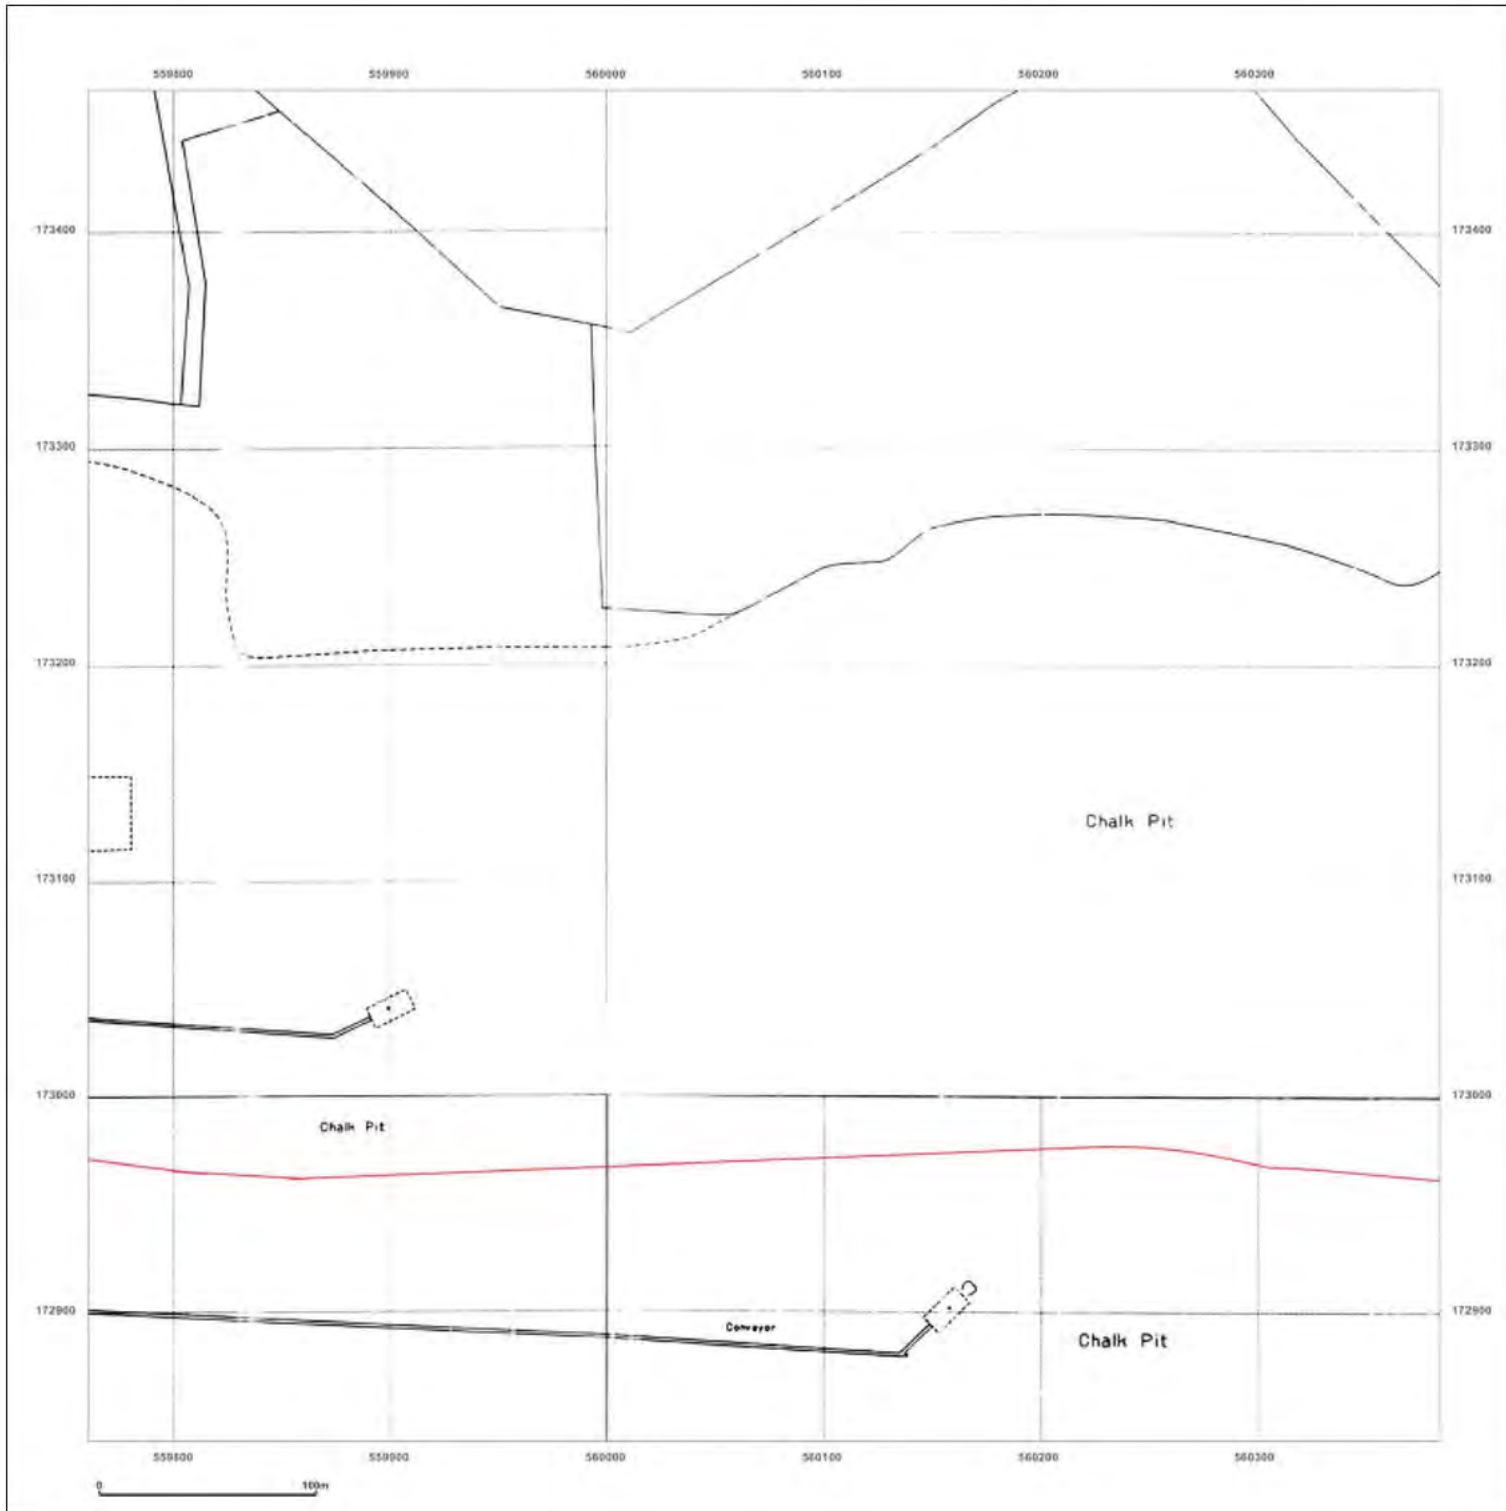

Site Details:

London resort

Client Ref: London Resort
Report Ref: GSIP-2020-10332-1119_LS_4_3
Grid Ref: 560073, 173152

Map Name: National Grid

Map date: 1993

Scale: 1:2,500

Printed at: 1:2,500

Surveyed N/A
 Revised N/A
 Edition N/A
 Copyright 1993
 Levelled N/A