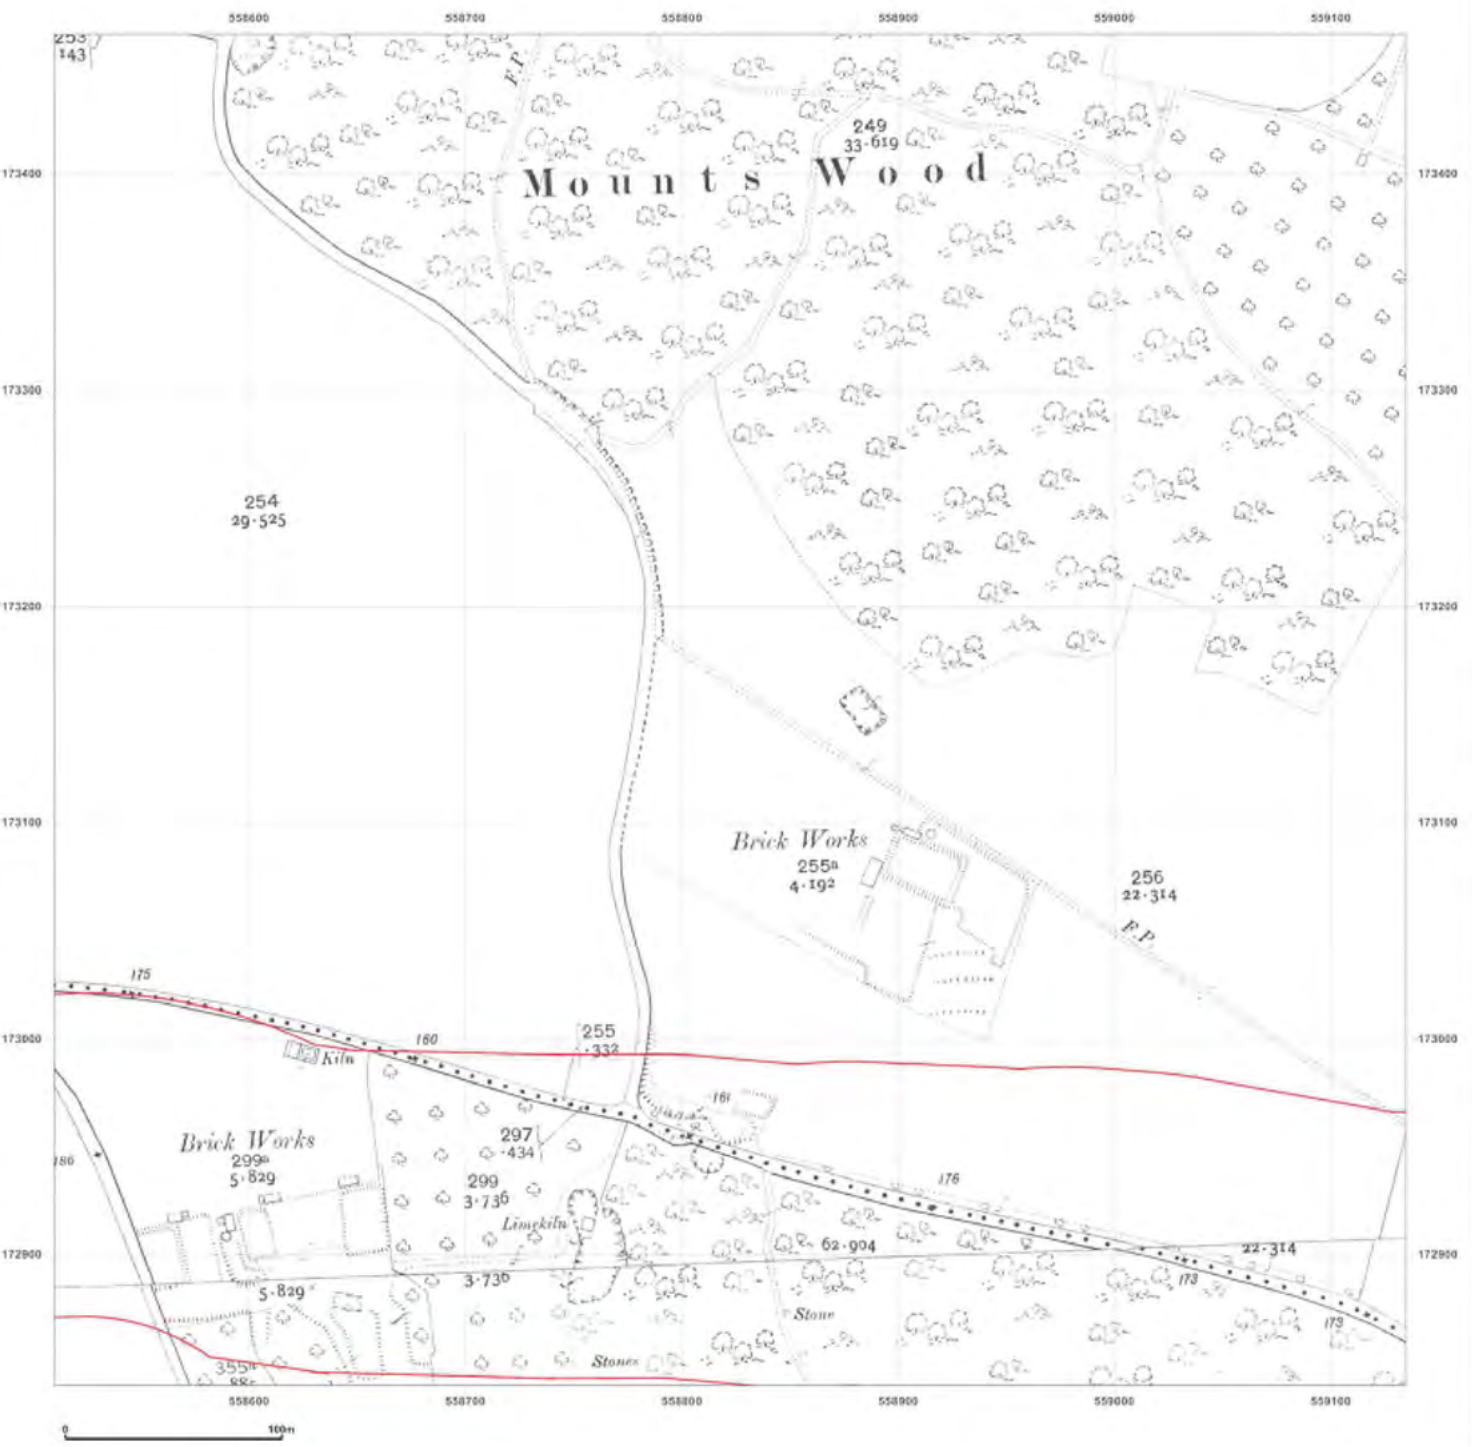

Site Details:

London resort

Client Ref: London Resort
Report Ref: GSIP-2020-10332-1119_LS_2_3
Grid Ref: 55822, 173152

Map Name: County Series

Map date: 1909

Scale: 1:2,500

Printed at: 1:2,500